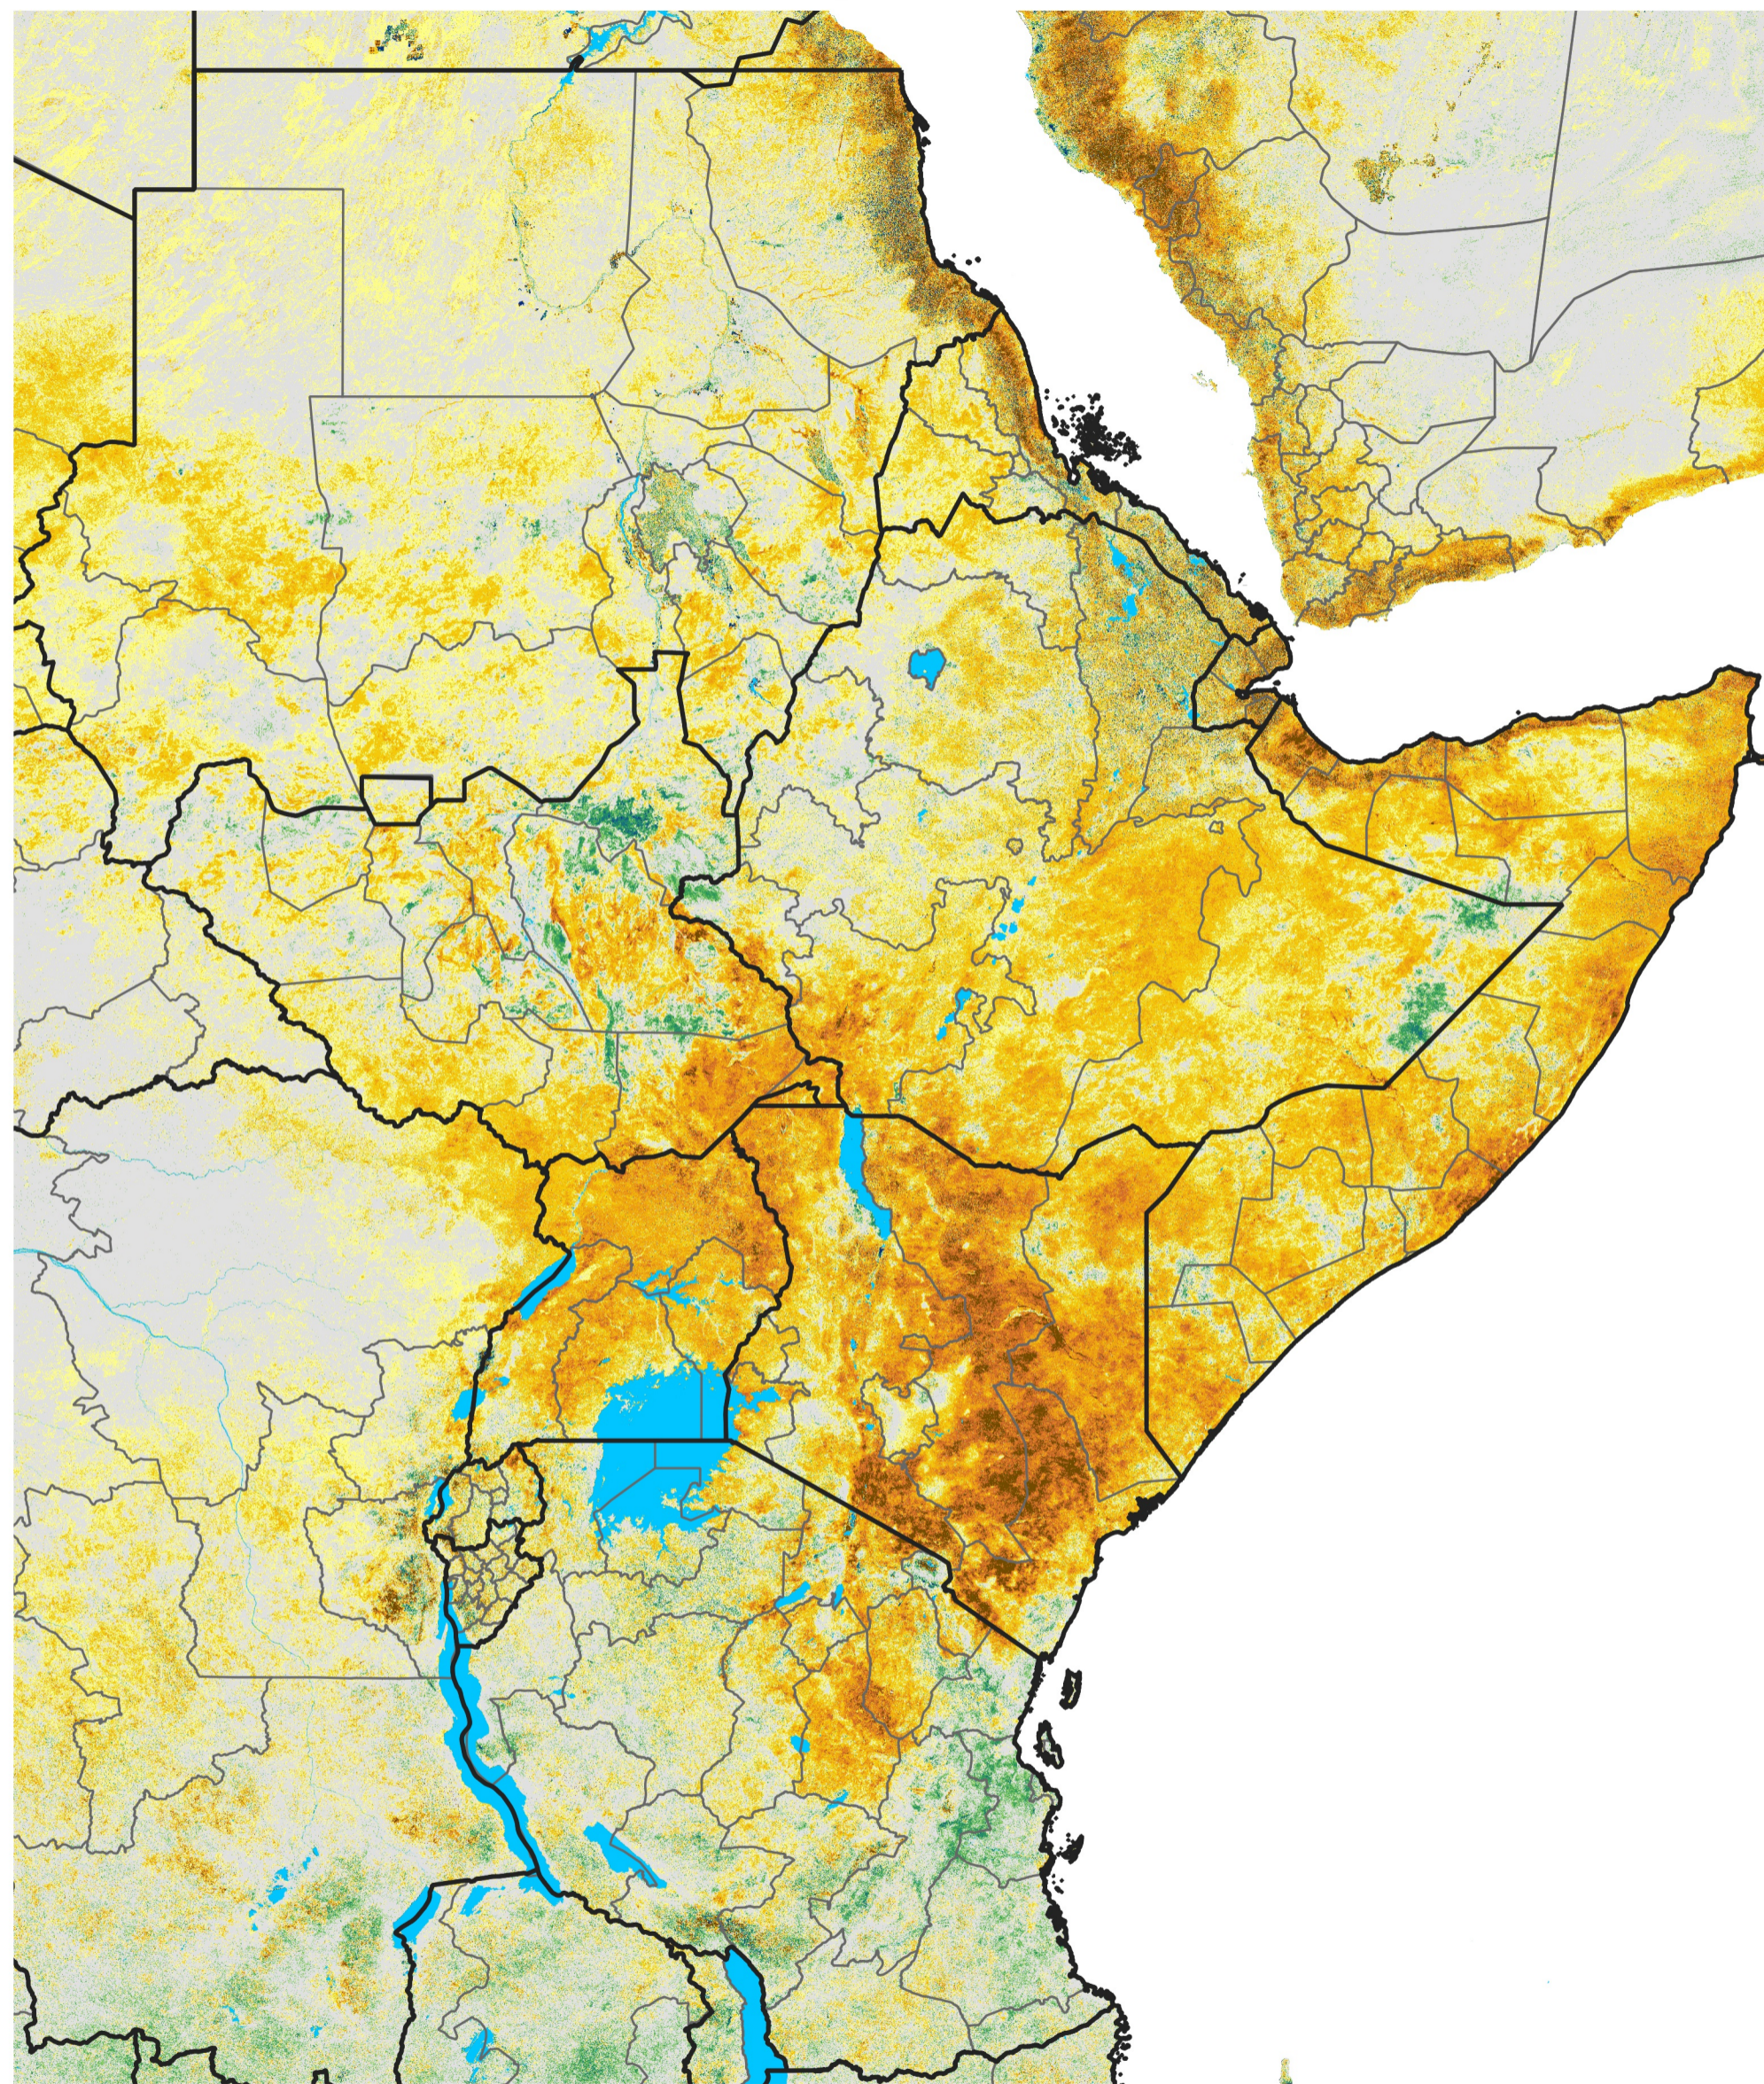

East Africa Percent of Mean NDVI

2018 / Mean (2012 - 2021)

Period 05 / Jan 16 - 25, 2018

Percent of Normal