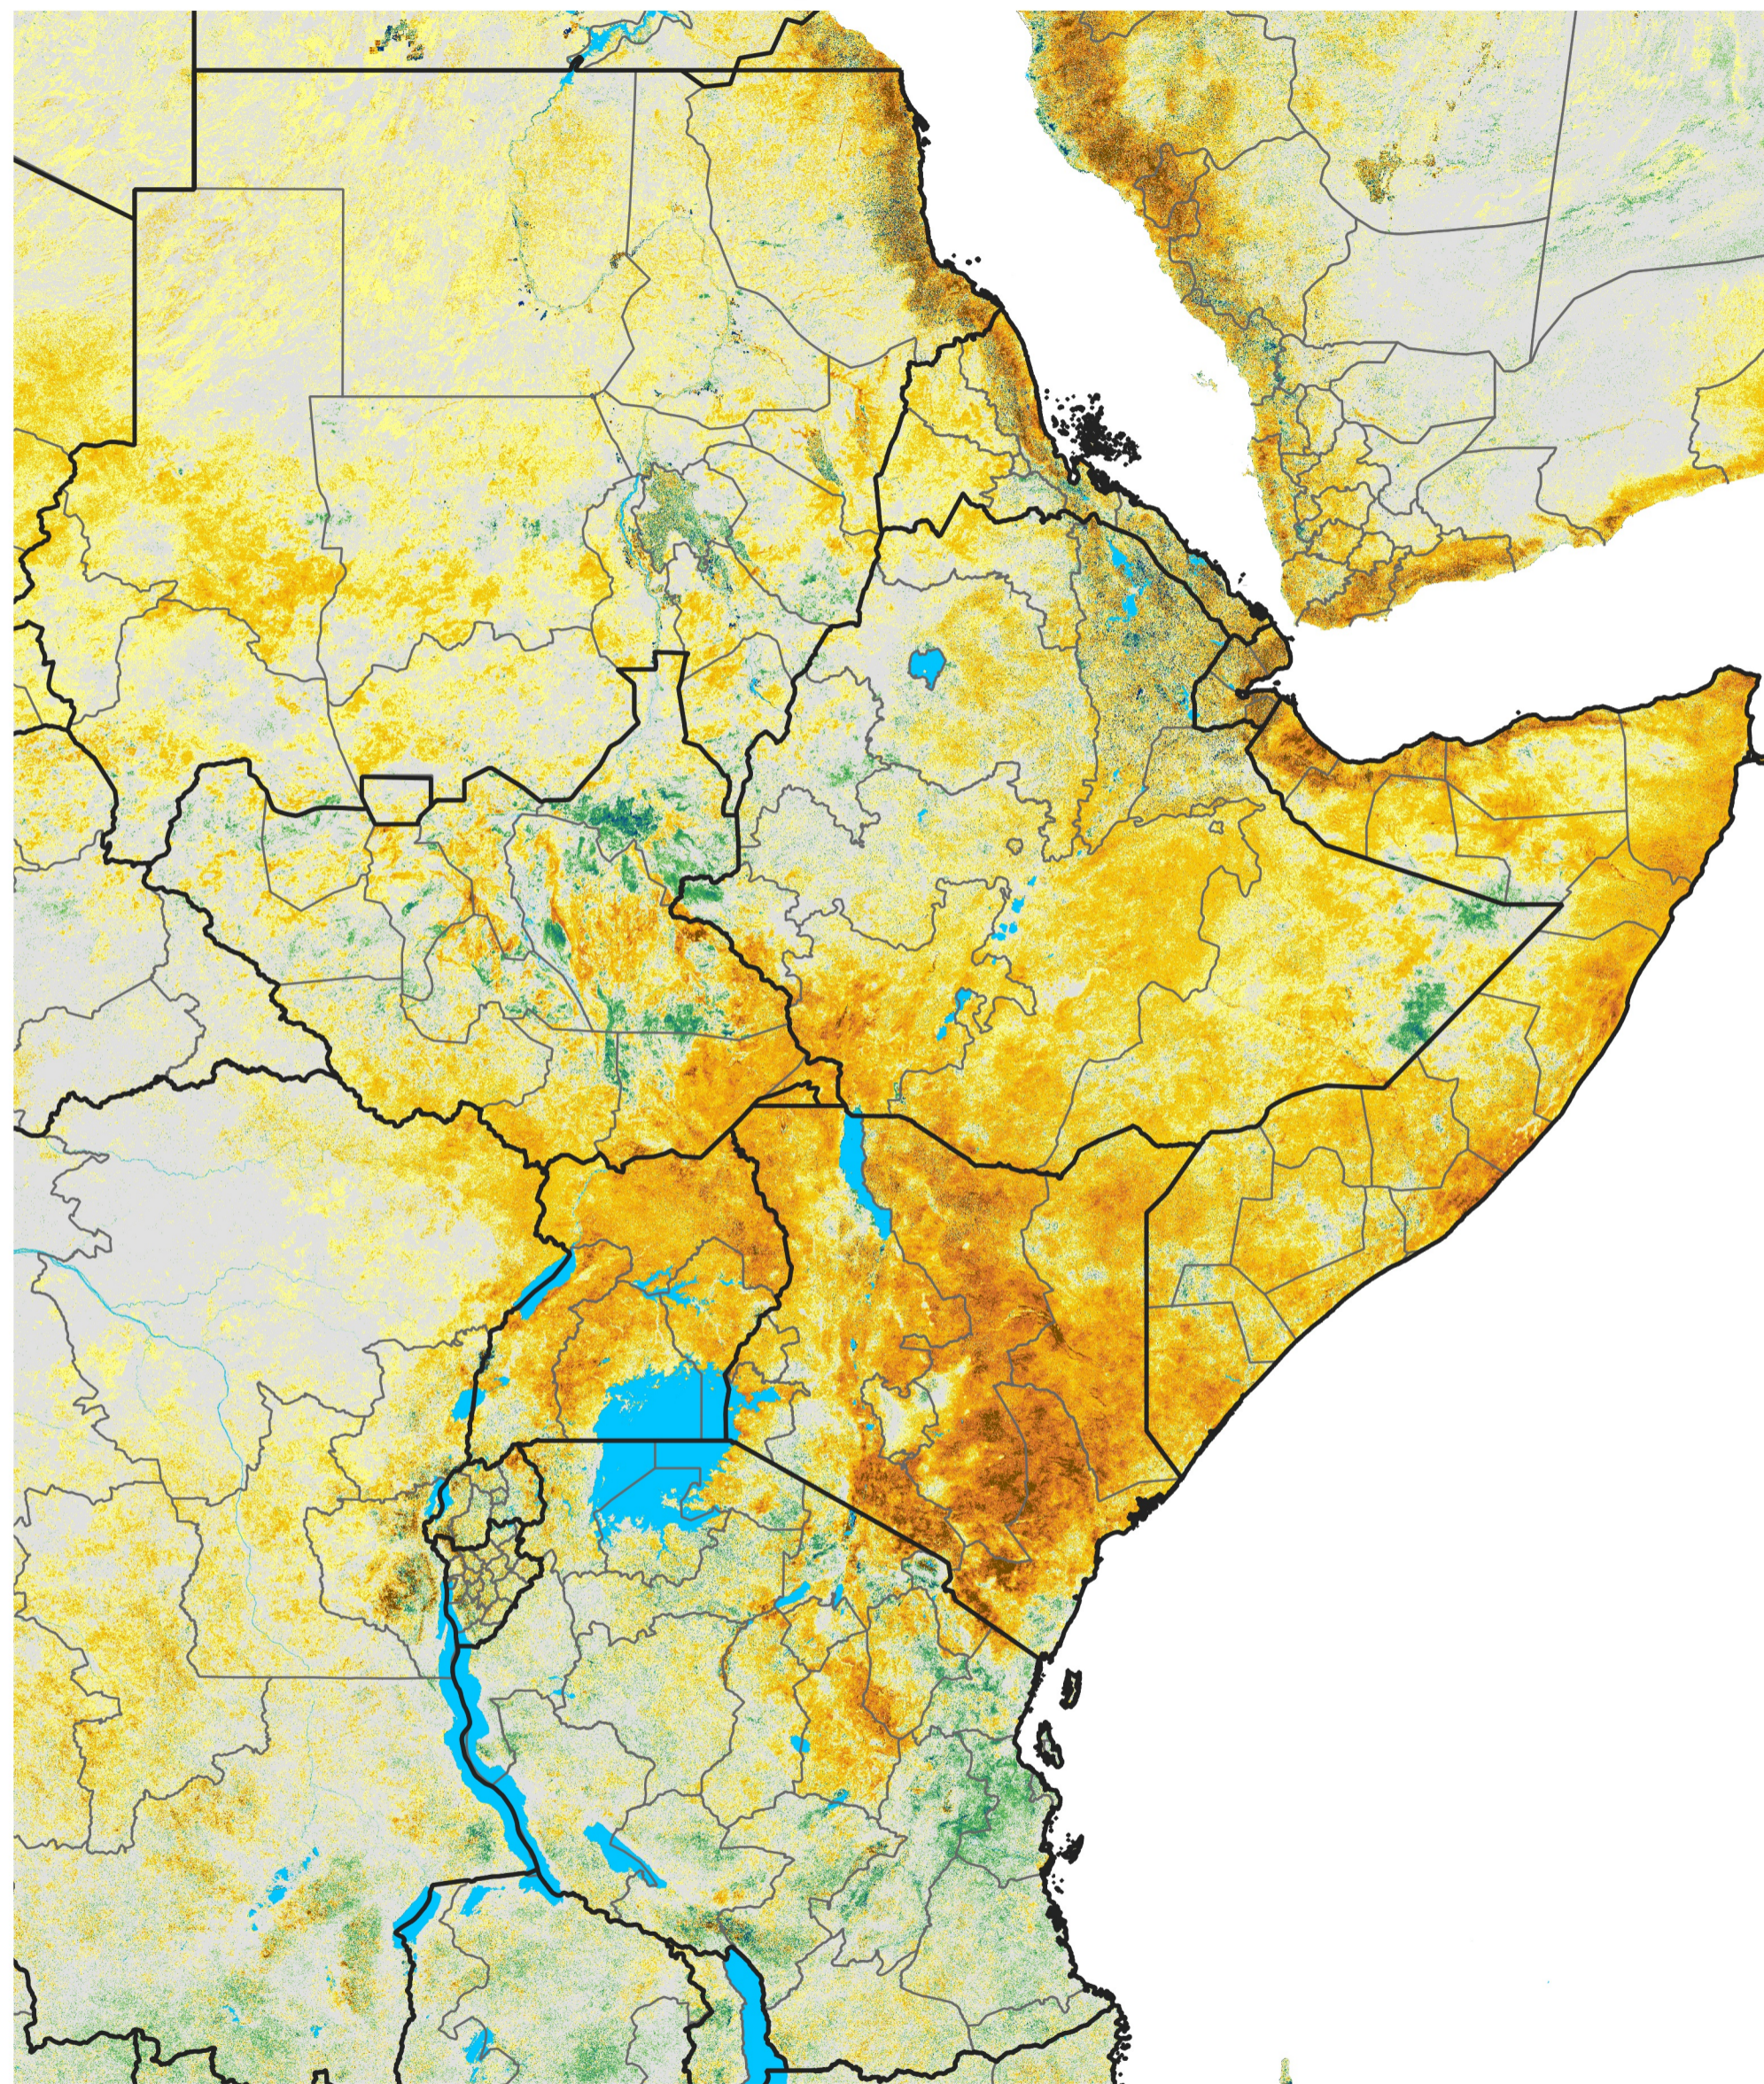

East Africa Percent of Mean NDVI

2018 / Mean (2012 - 2021)

Period 07 / Jan 26 - Feb 05, 2018

Percent of Normal