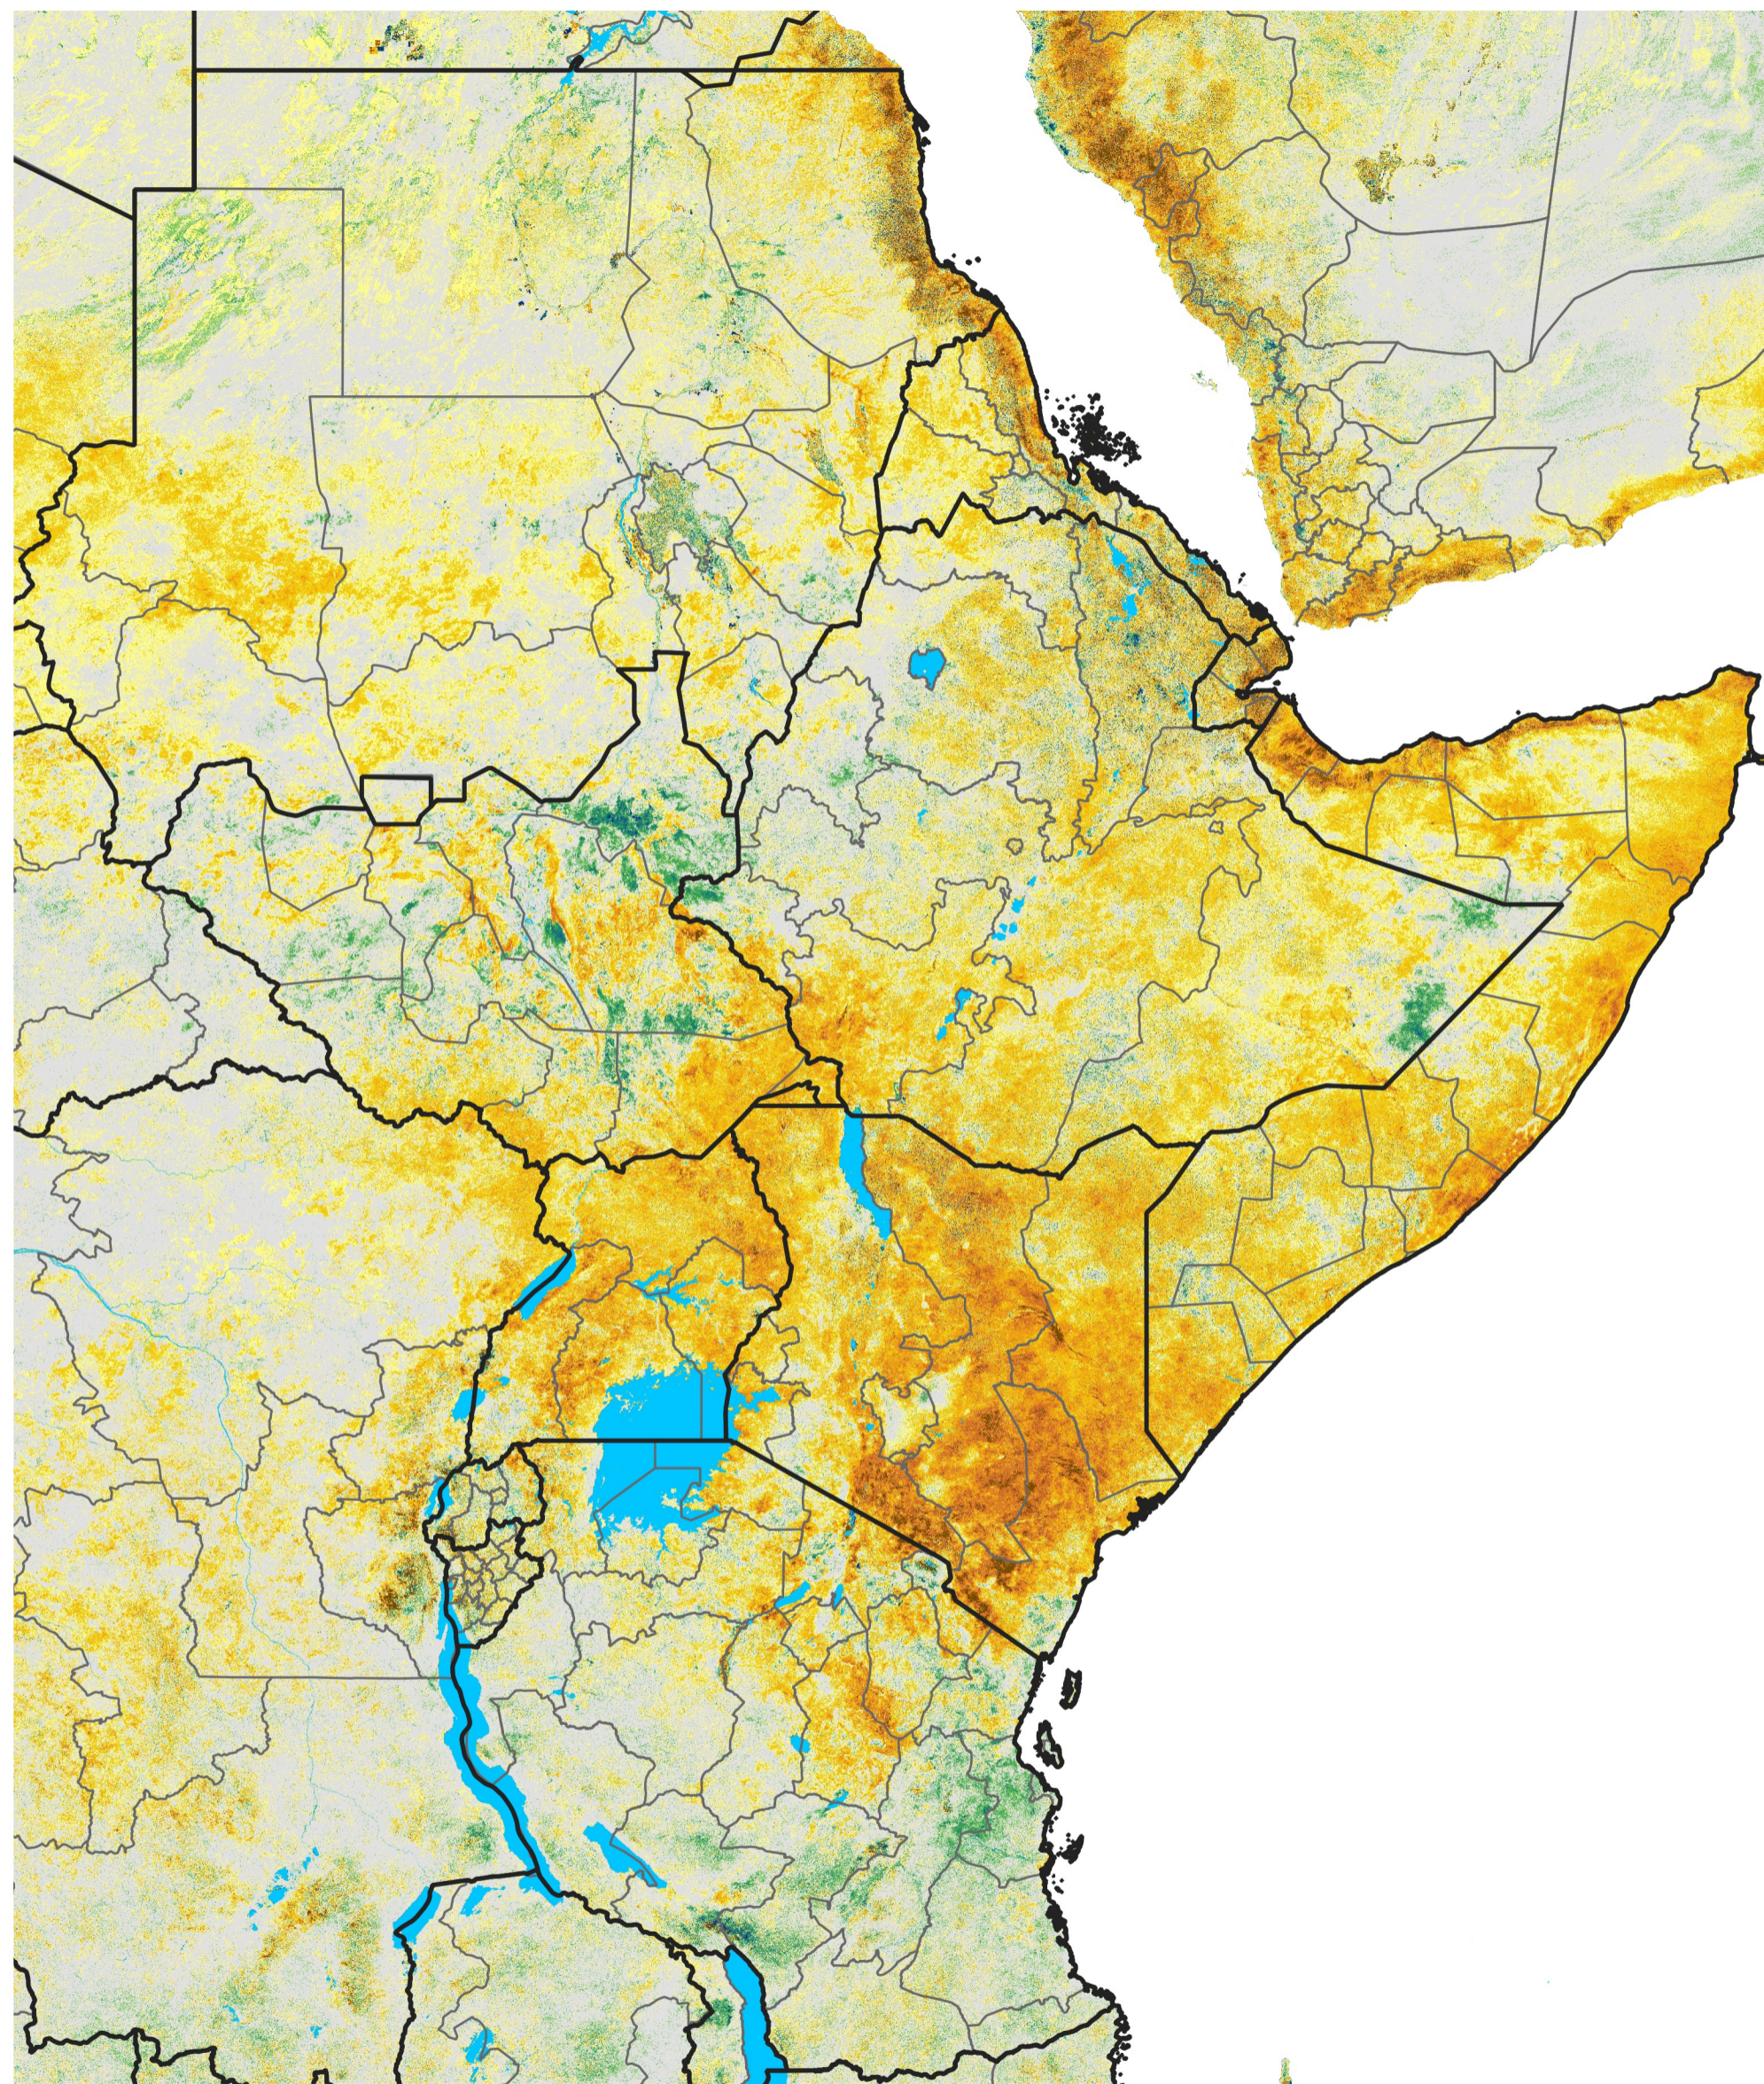

East Africa Percent of Mean NDVI

2018 / Mean (2012 - 2021)

Period 09 / Feb 06 - 15, 2018

Percent of Normal