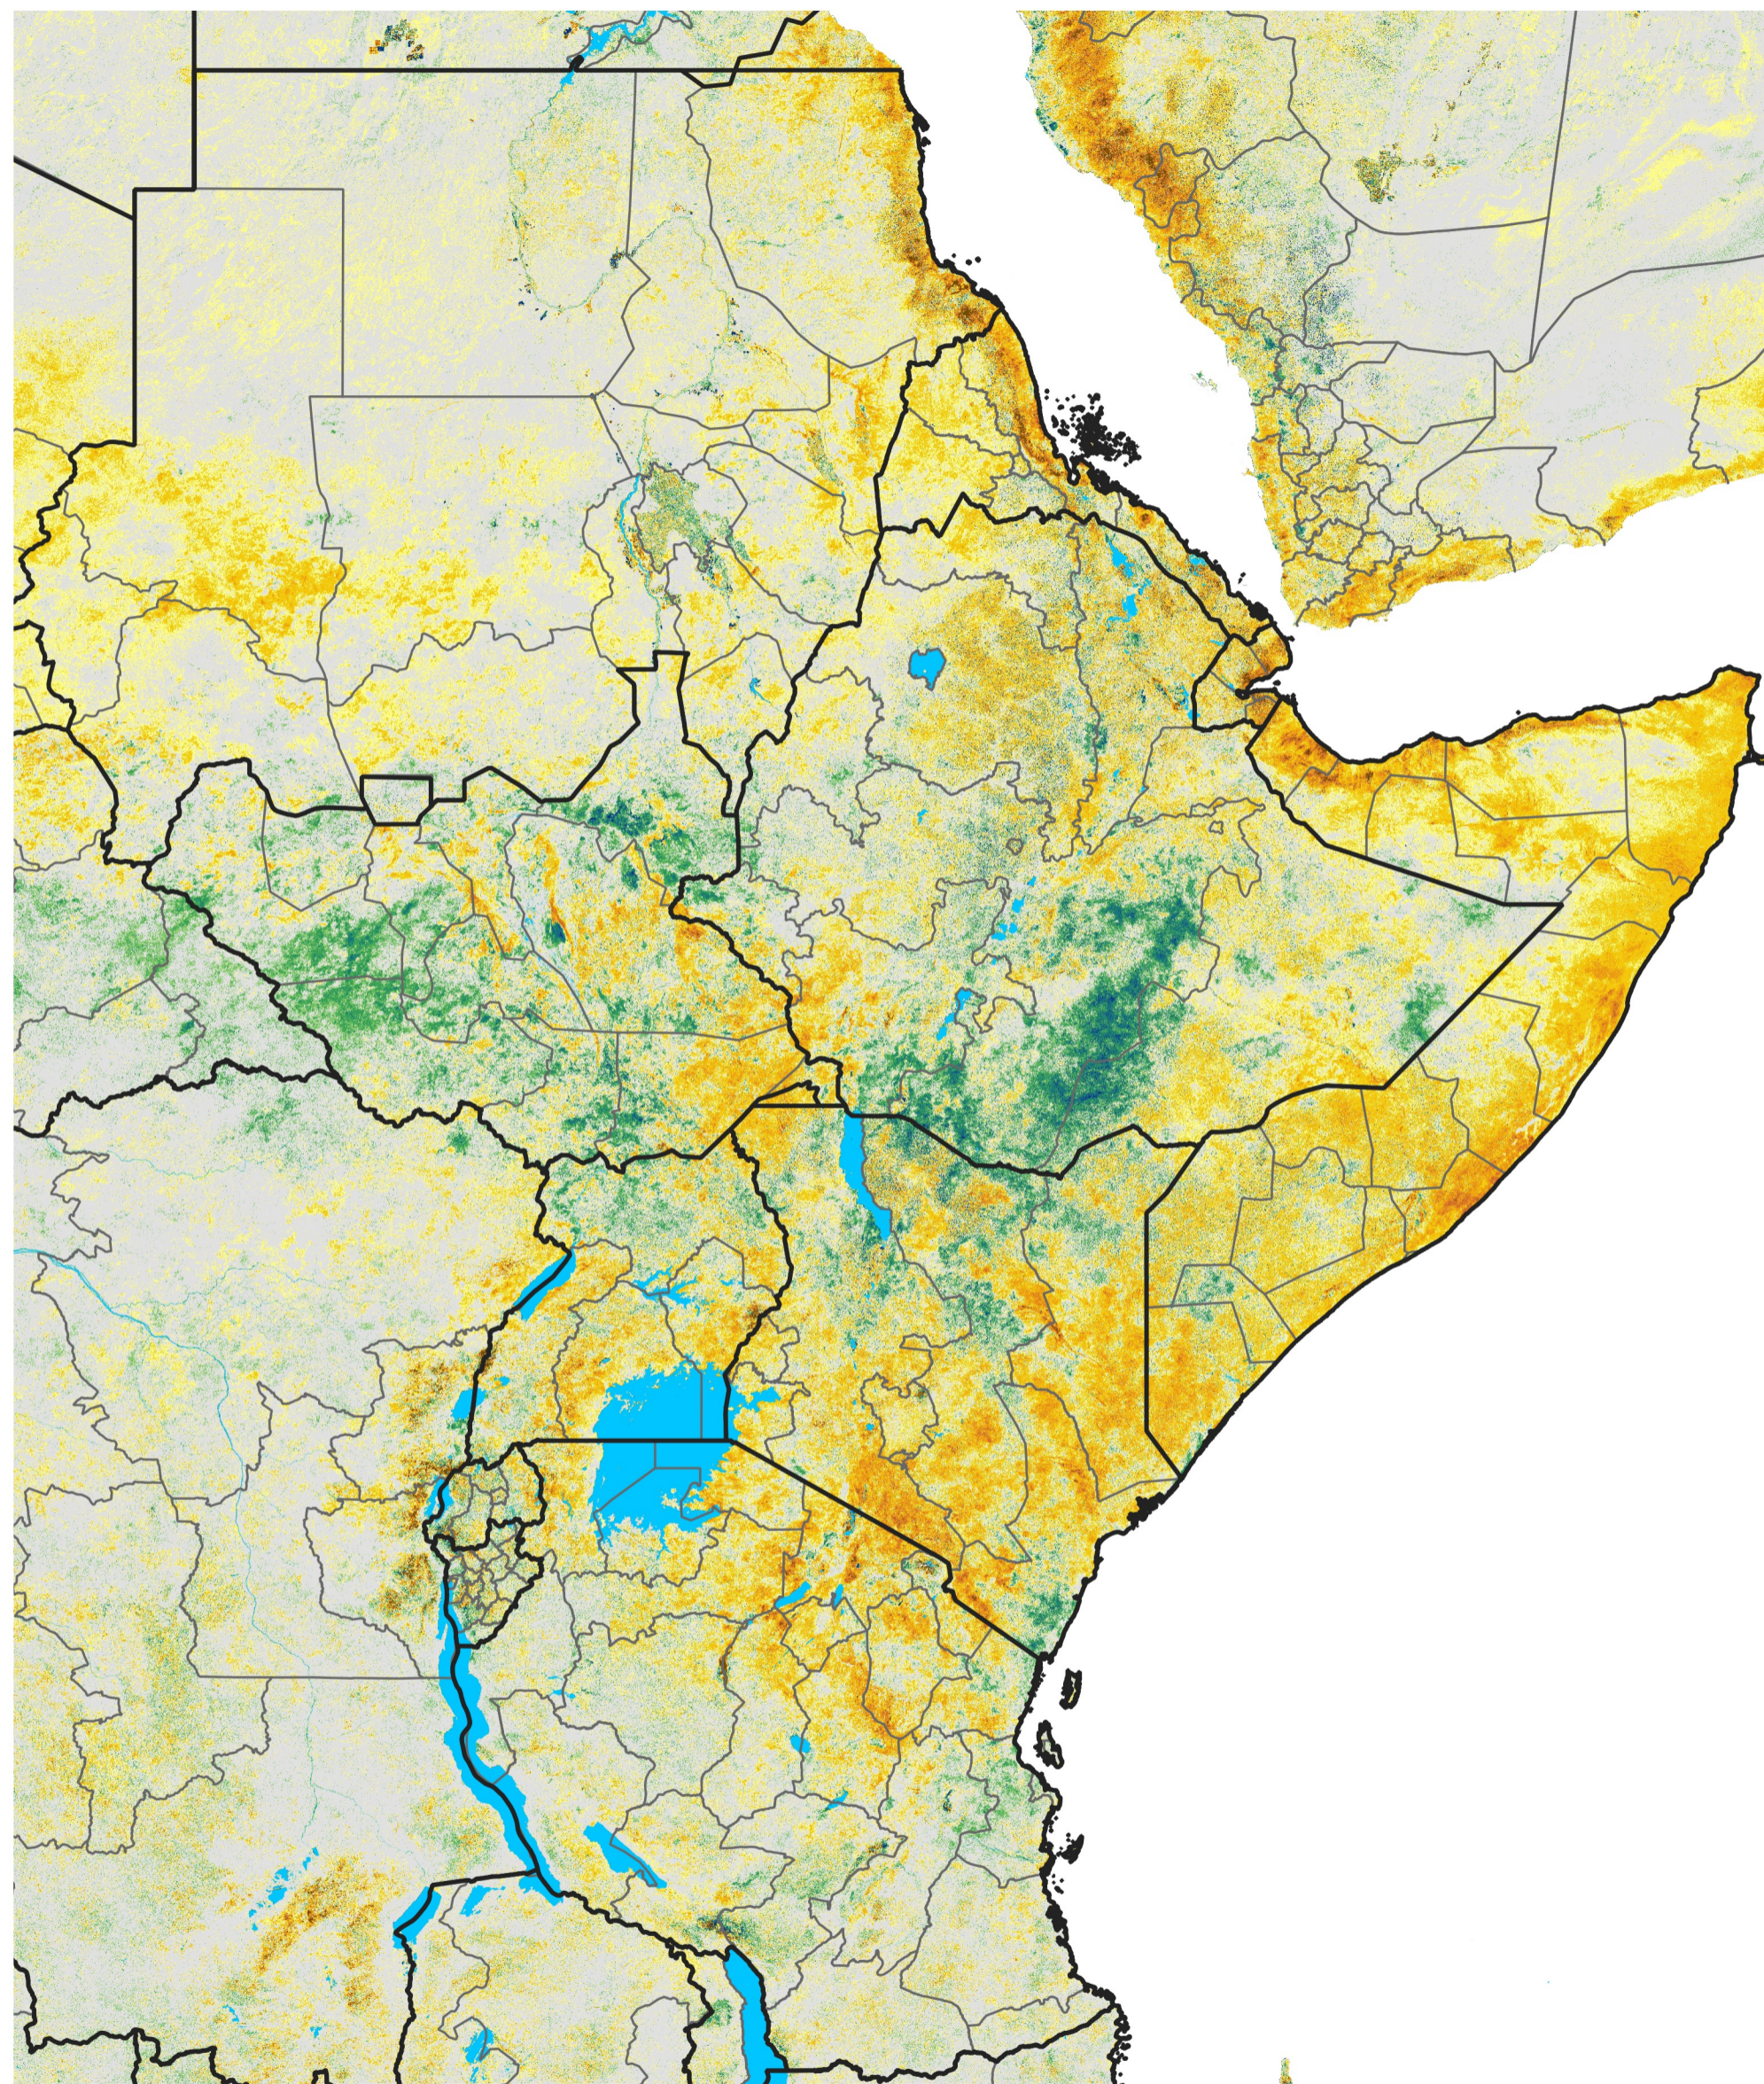

East Africa Percent of Mean NDVI

2018 / Mean (2012 - 2021)

Period 13 / Feb 26 - Mar 05, 2018

Percent of Normal