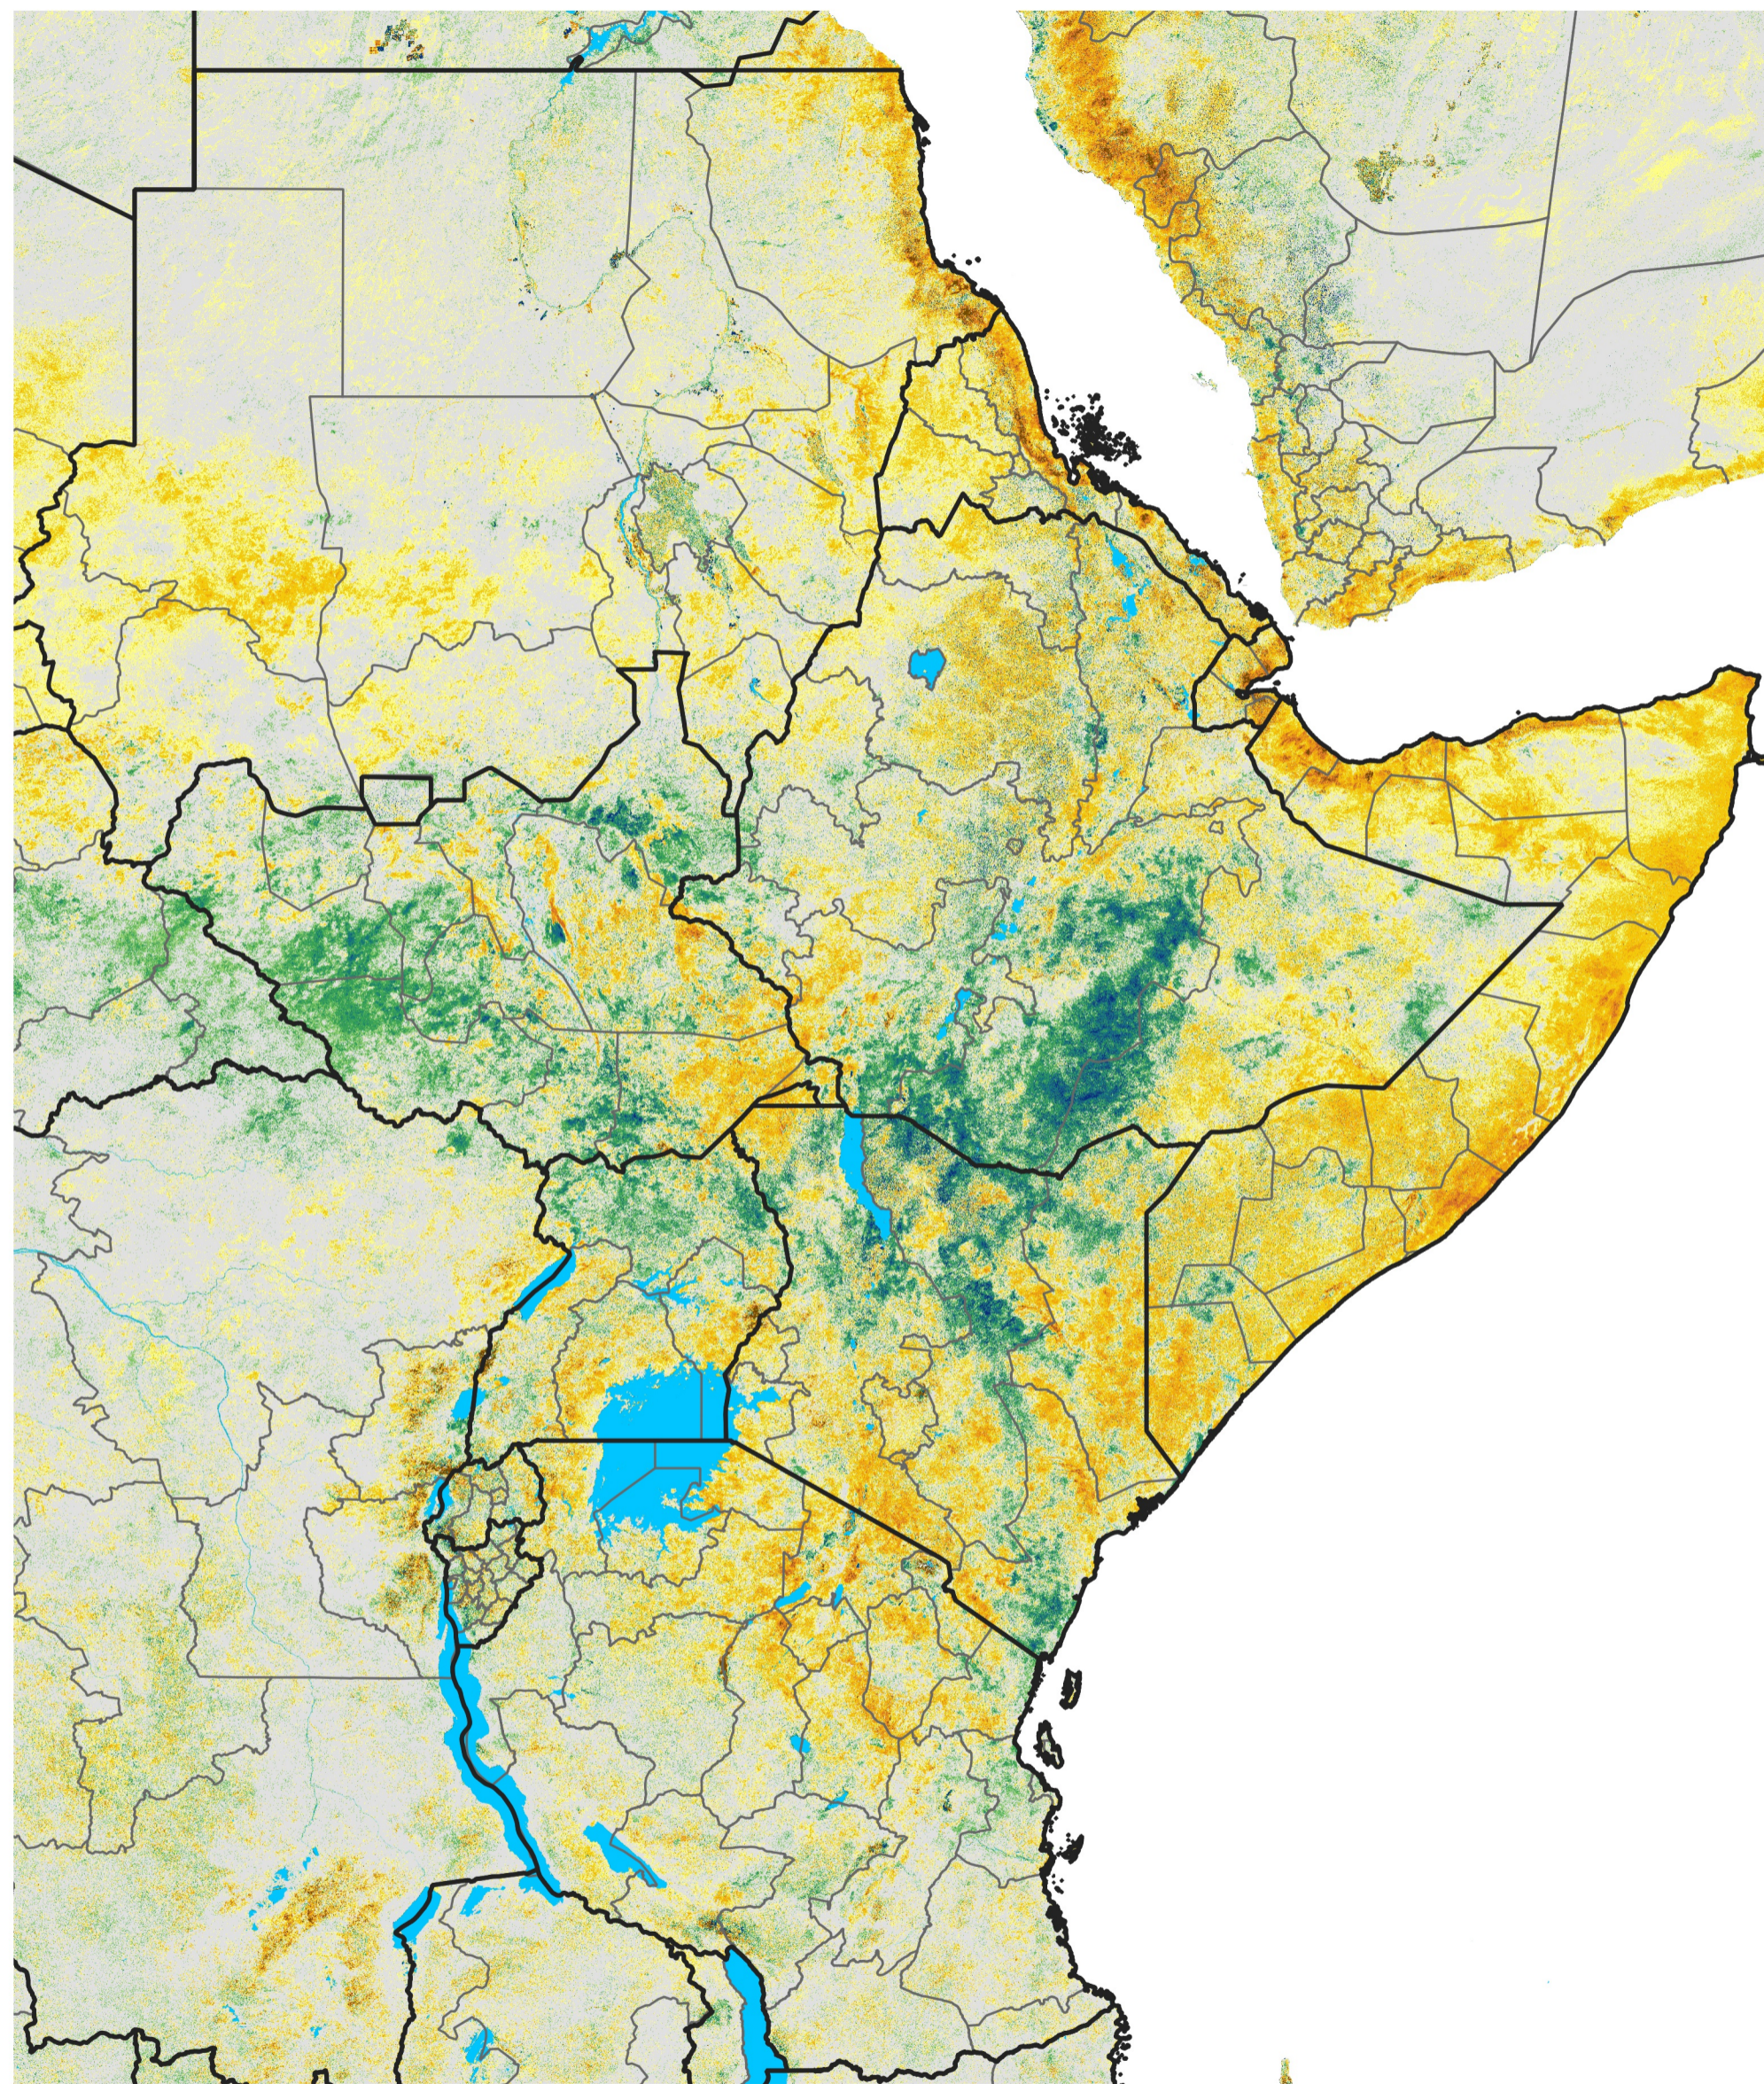

East Africa Percent of Mean NDVI

2018 / Mean (2012 - 2021)
Period 14 / Mar 01 - 10, 2018

Percent of Normal