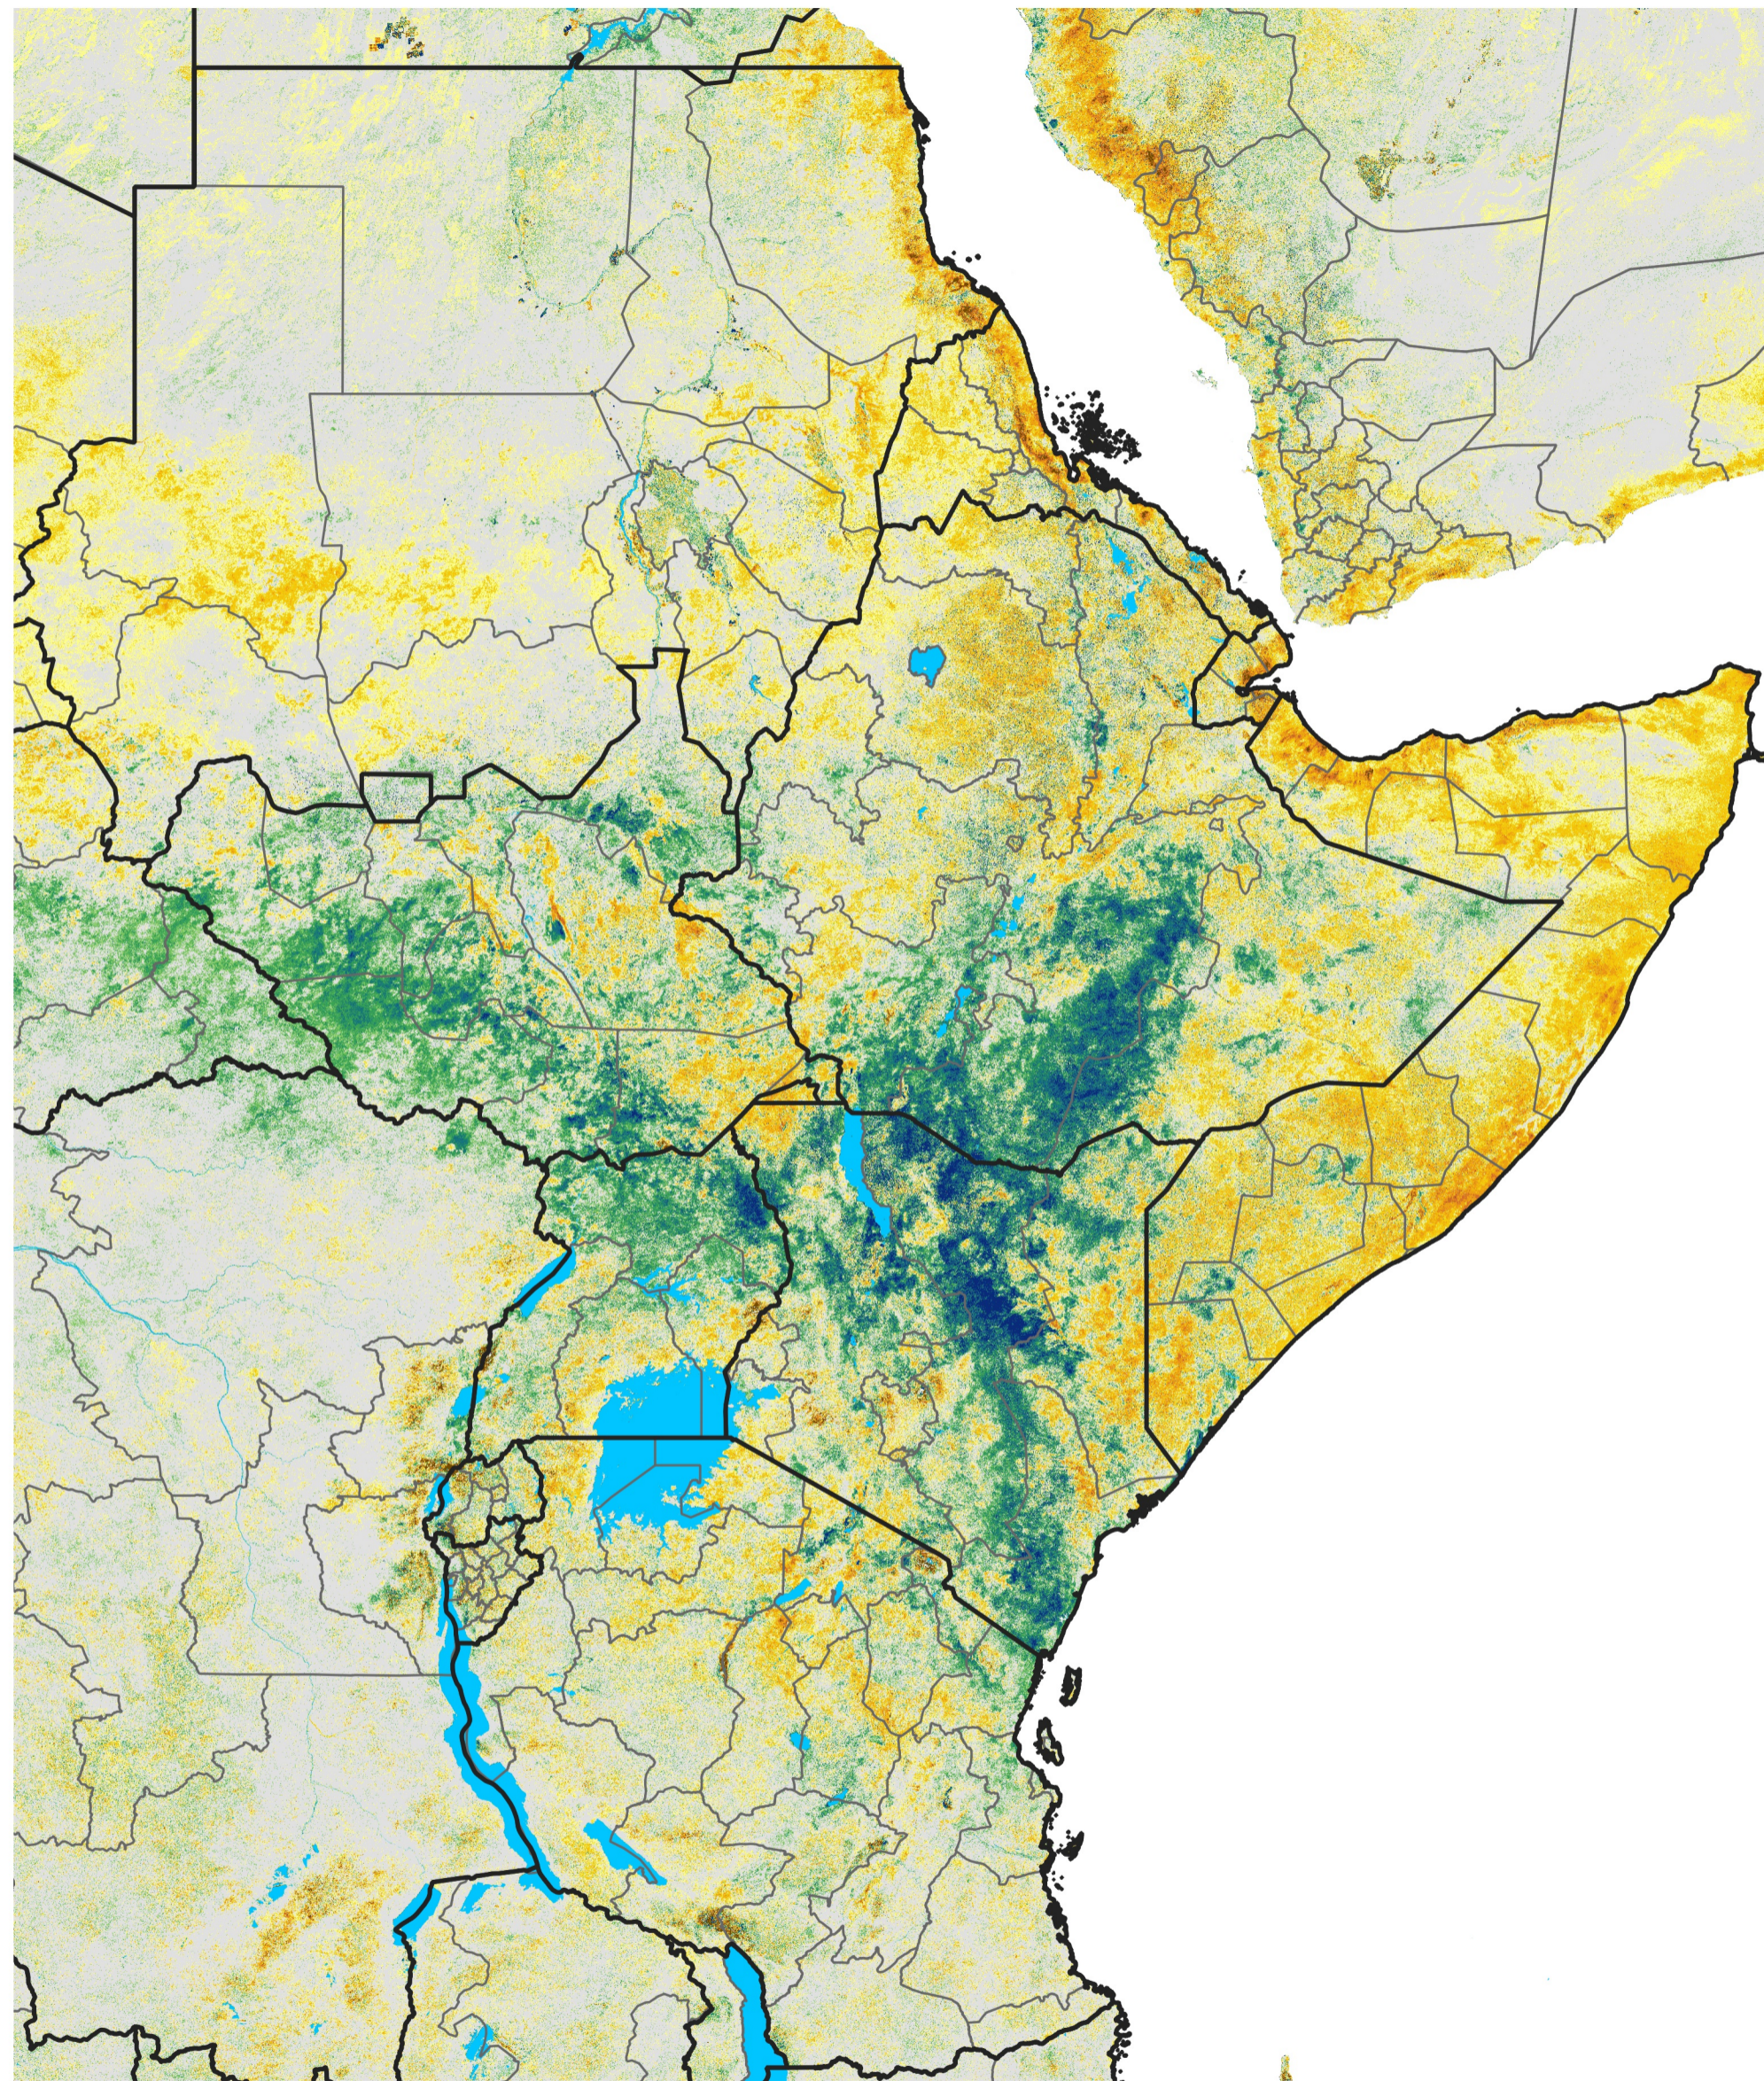

East Africa Percent of Mean NDVI

2018 / Mean (2012 - 2021)

Period 16 / Mar 11 - 20, 2018

Percent of Normal