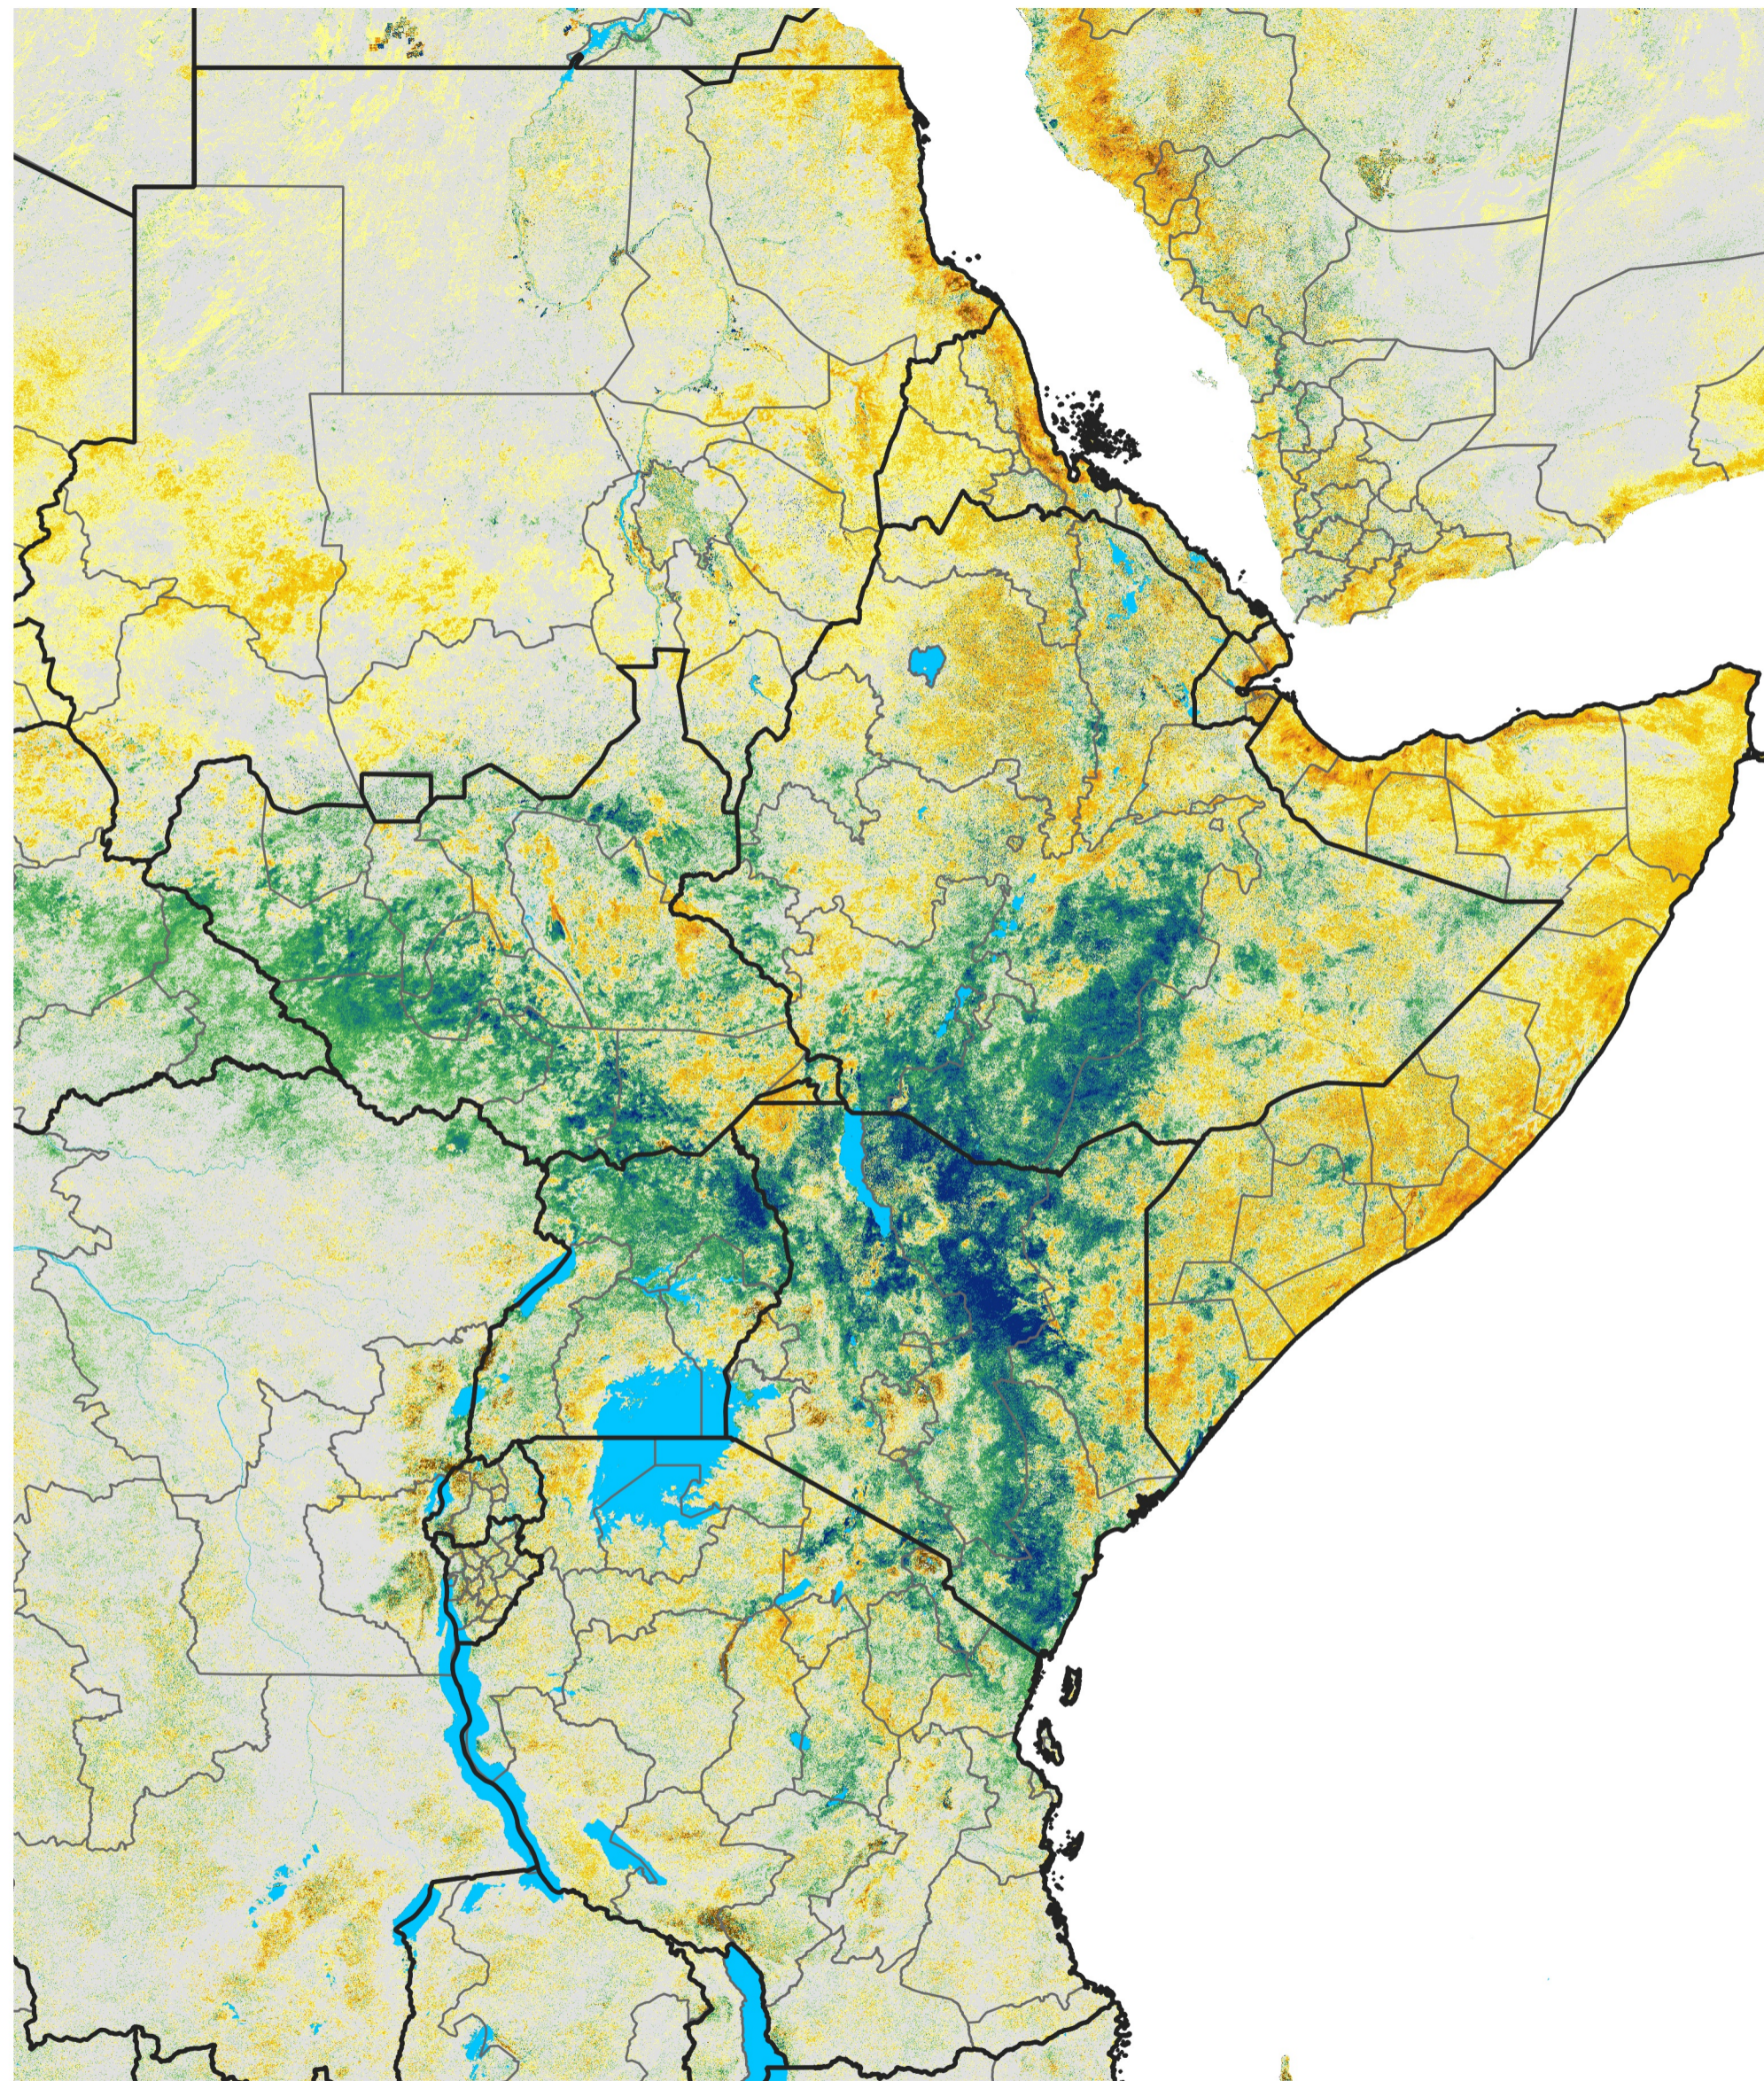

East Africa Percent of Mean NDVI

2018 / Mean (2012 - 2021)

Period 17 / Mar 16 - 25, 2018

Percent of Normal