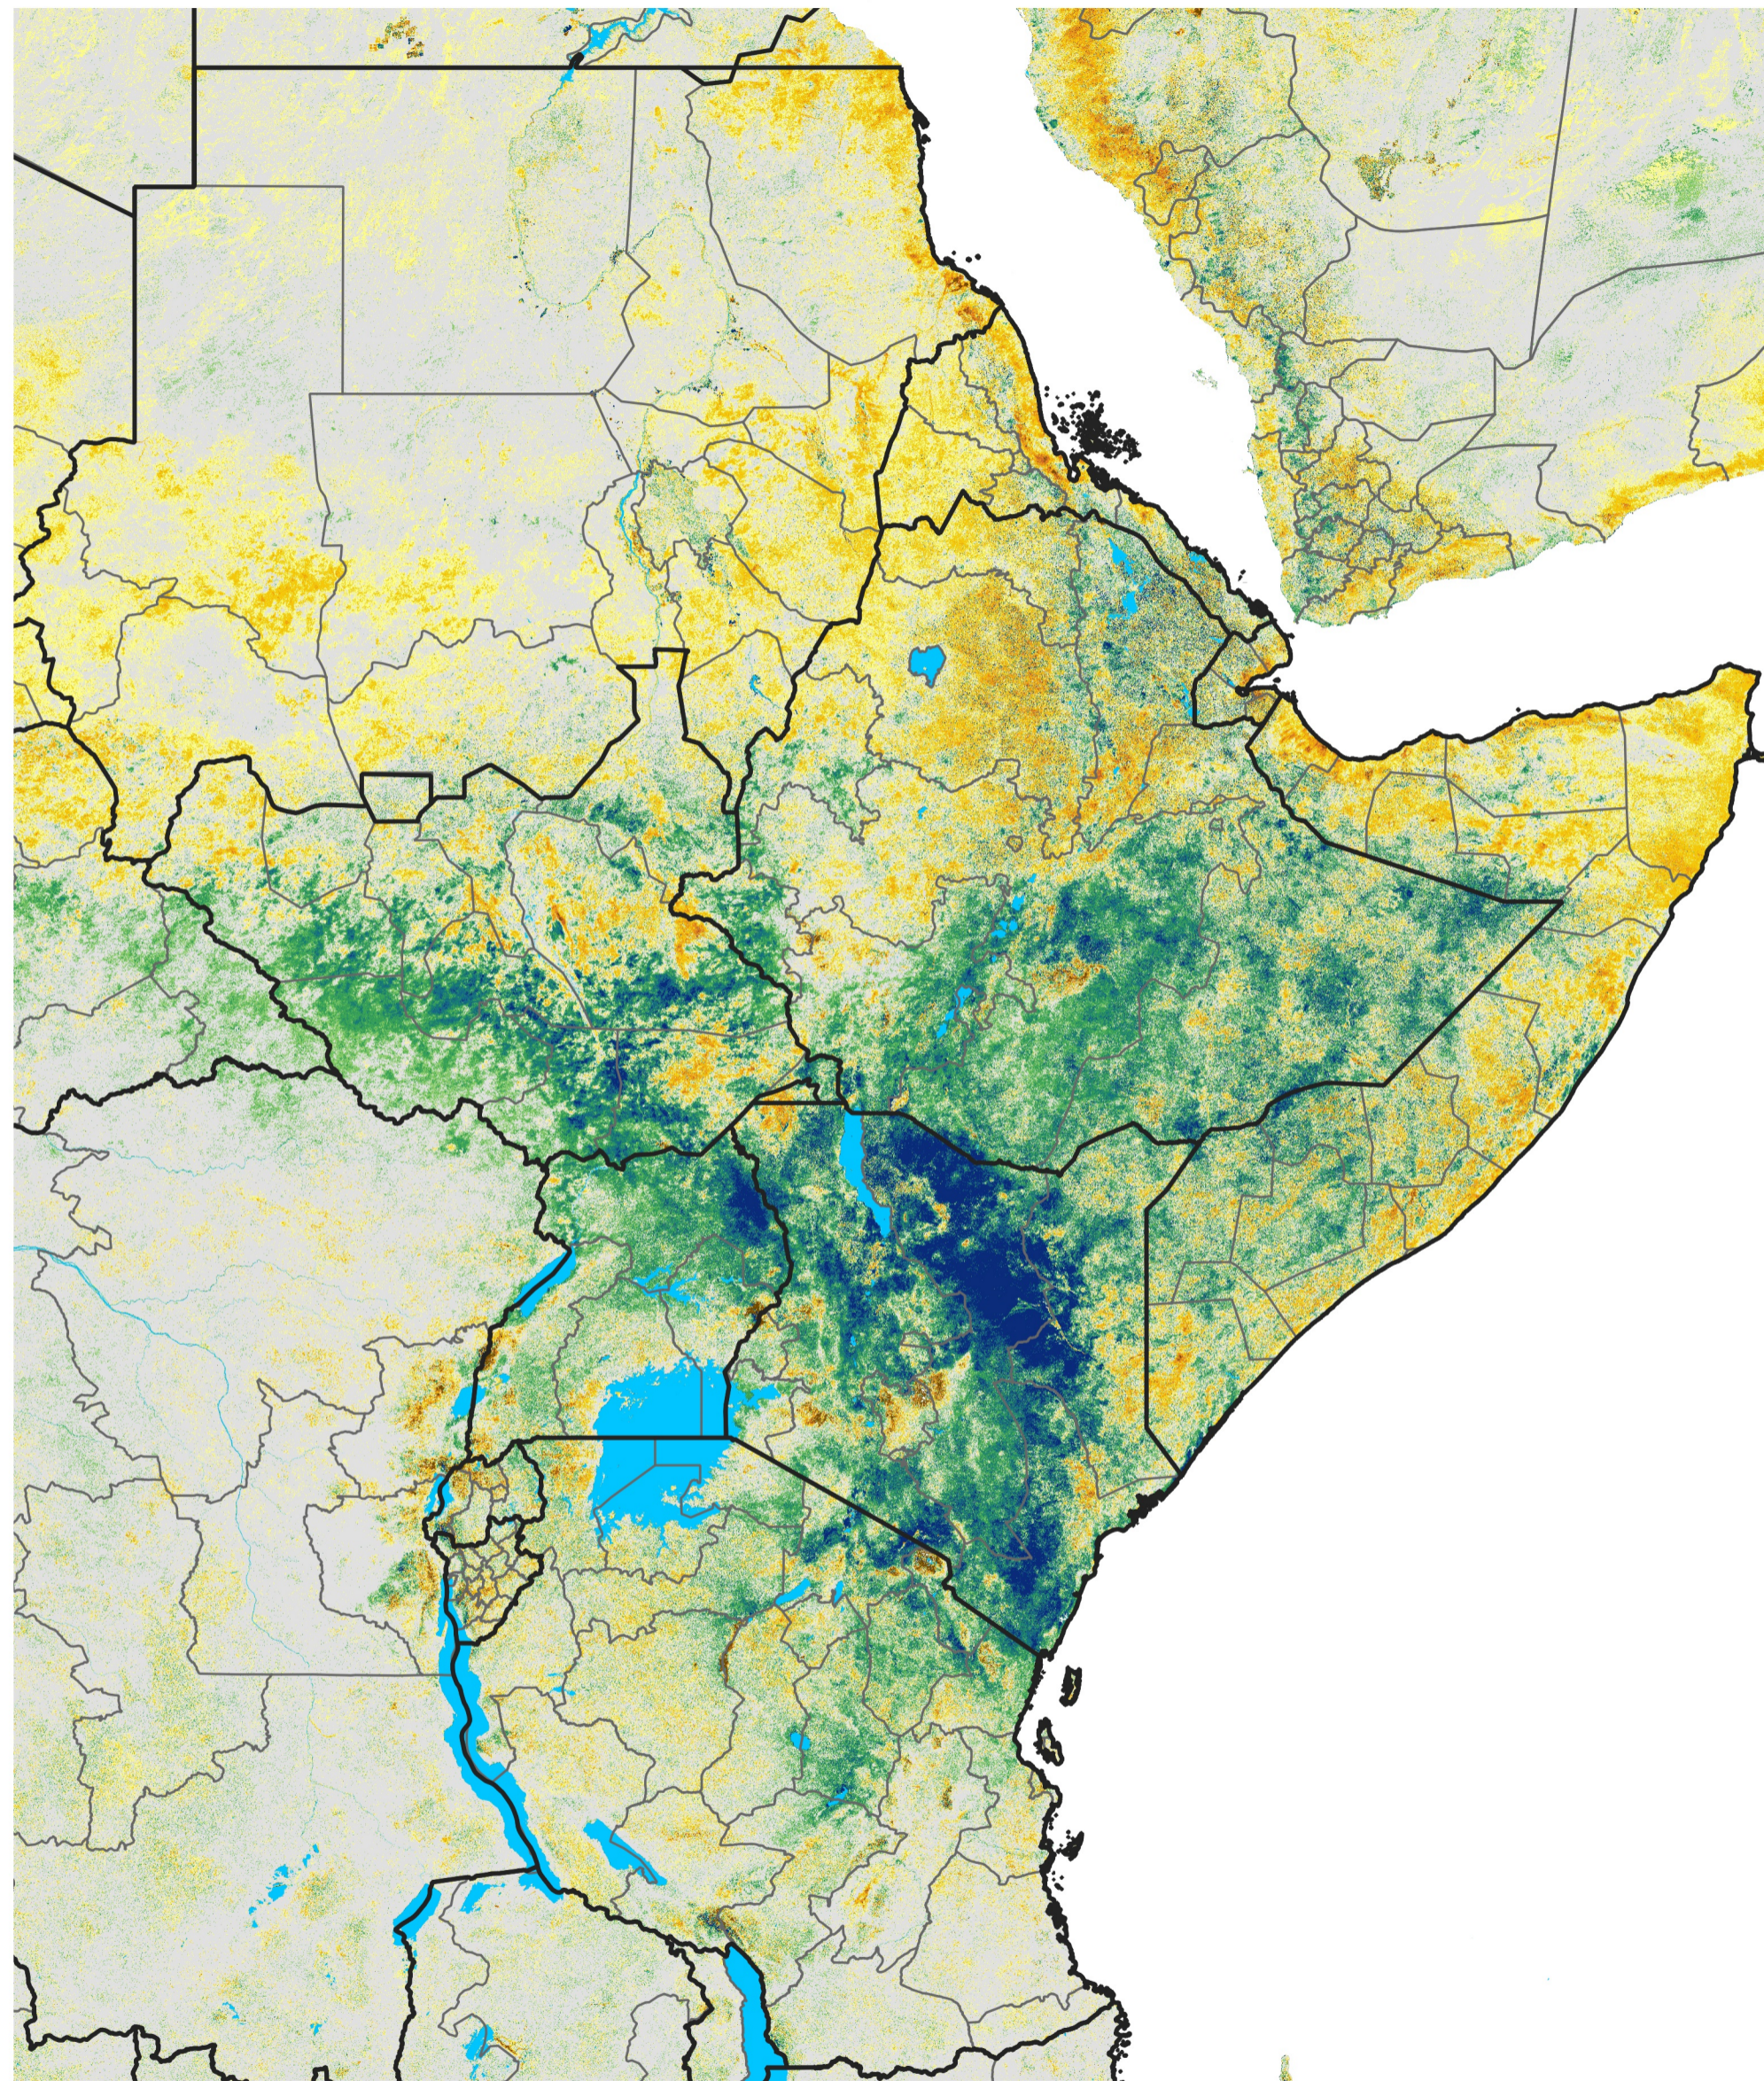

East Africa Percent of Mean NDVI

2018 / Mean (2012 - 2021)

Period 21 / Apr 06 - 15, 2018

Percent of Normal