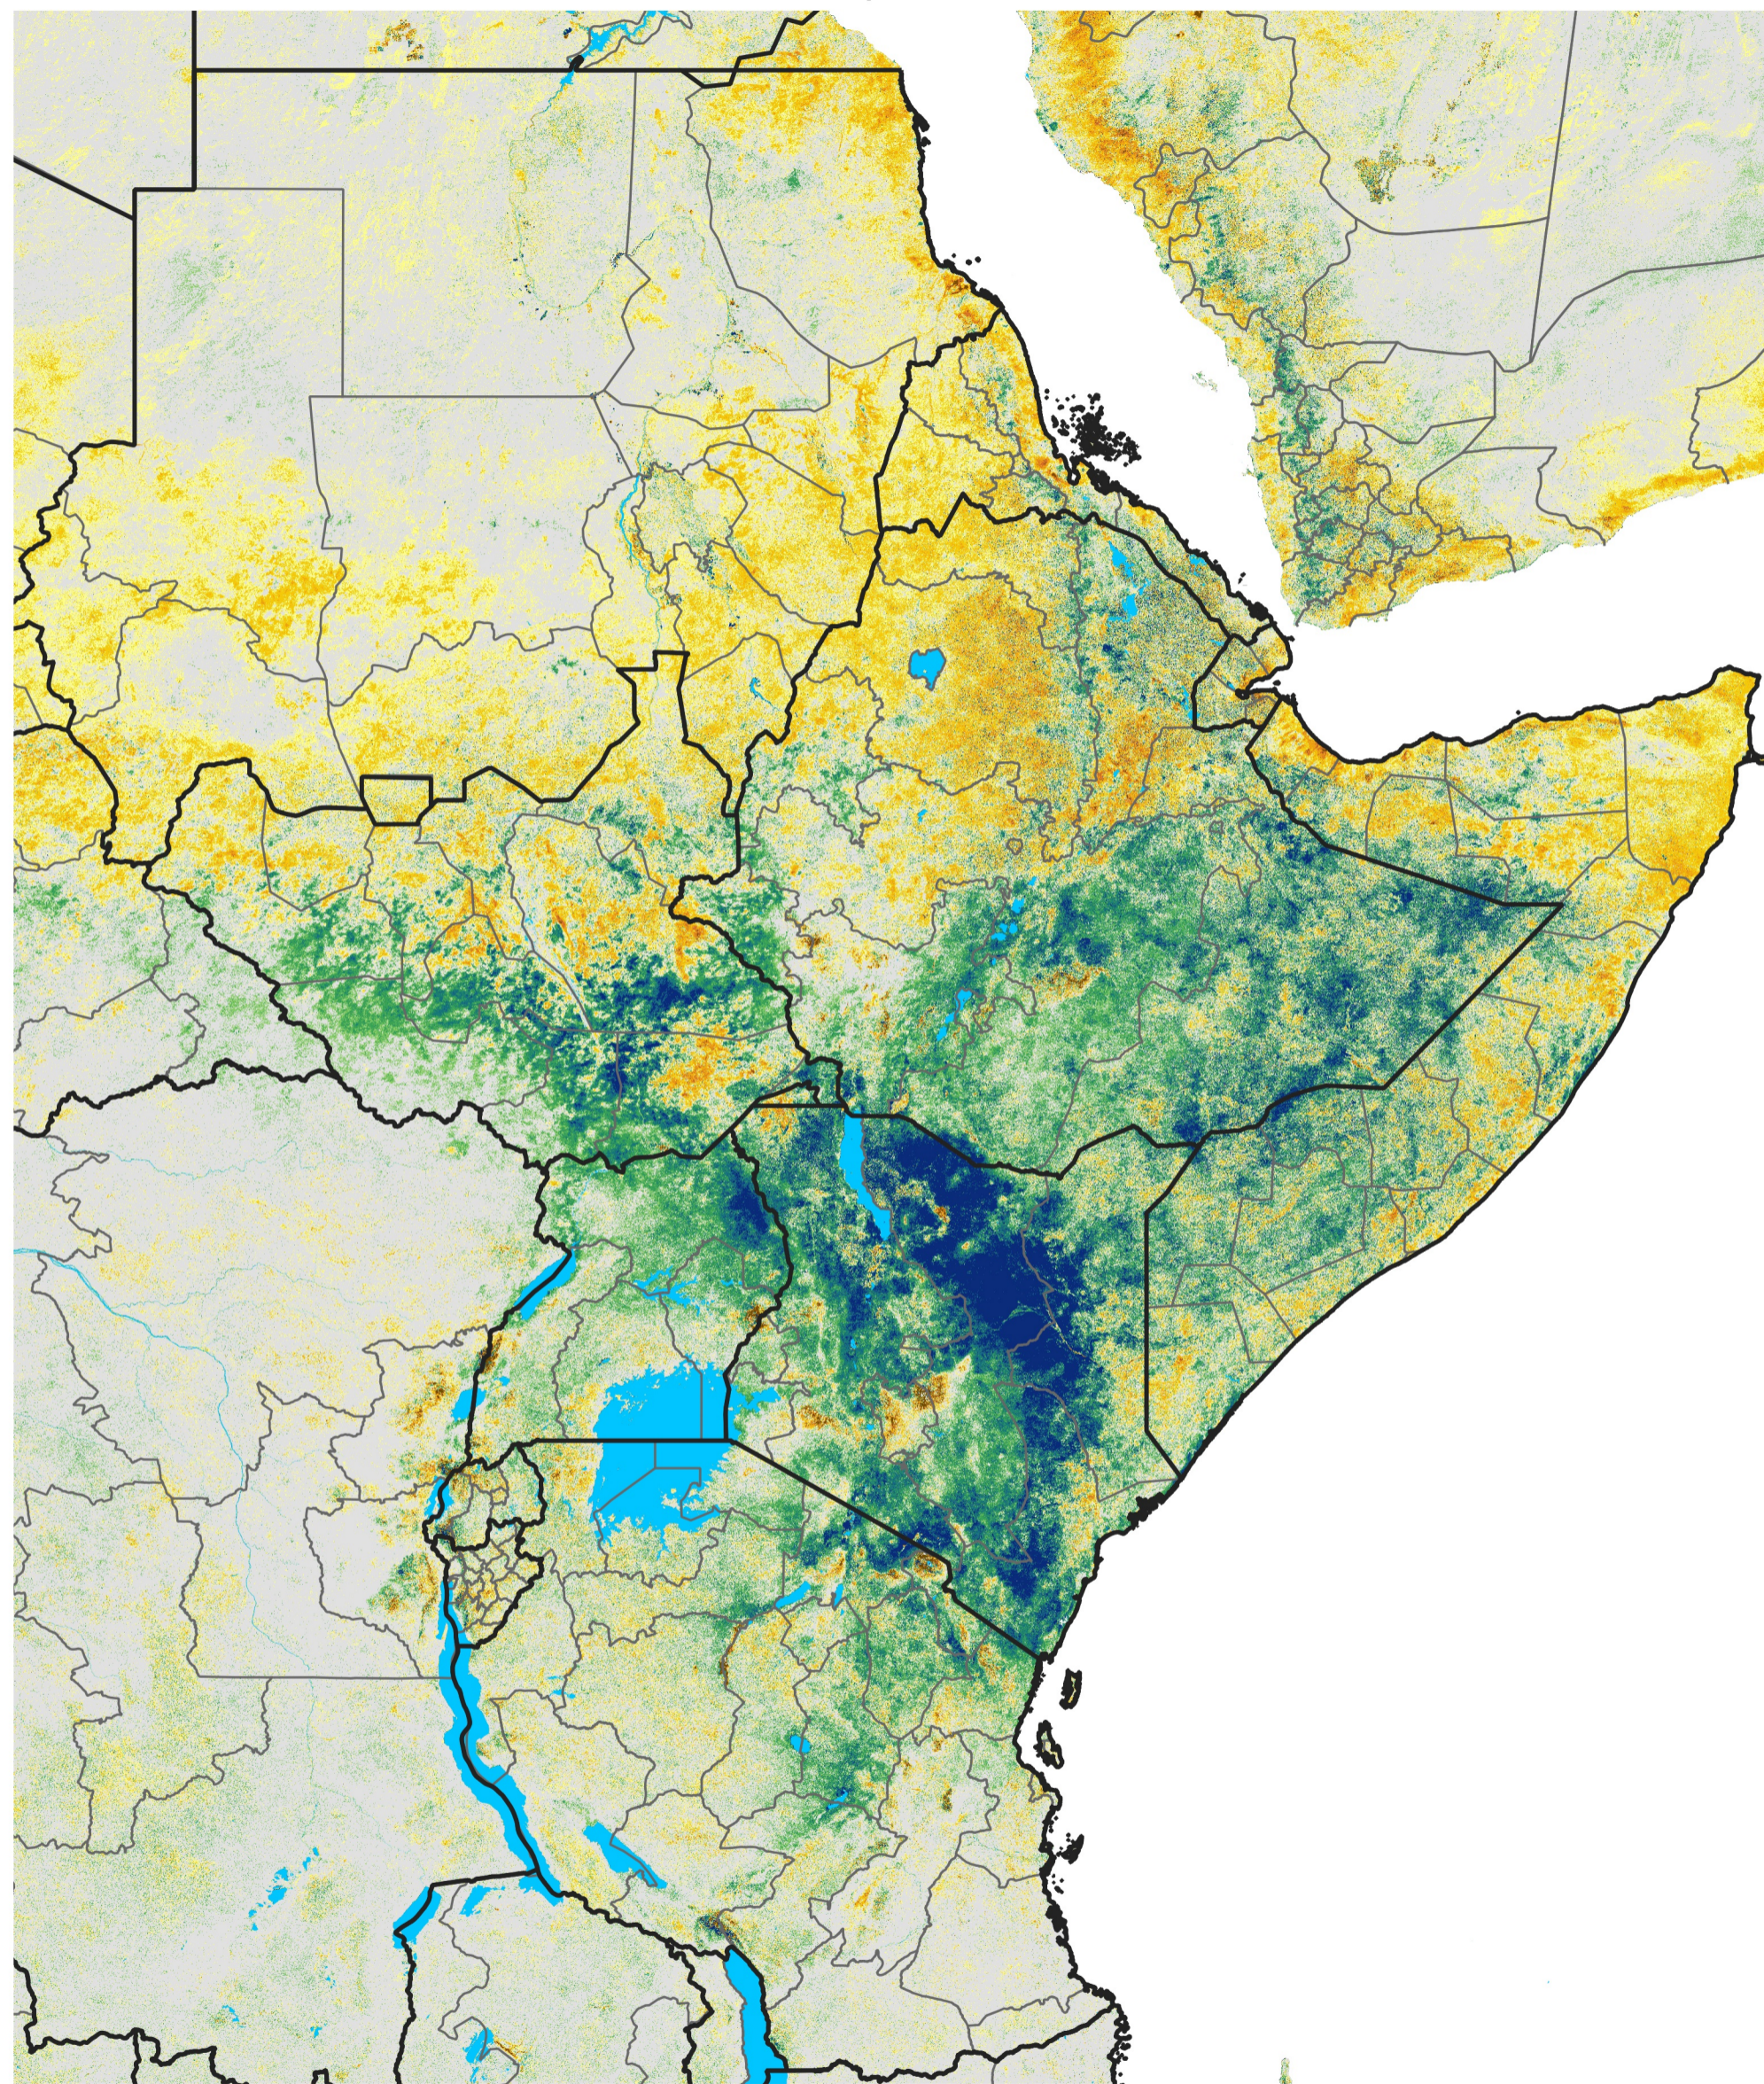

East Africa Percent of Mean NDVI

2018 / Mean (2012 - 2021)

Period 23 / Apr 16 - 25, 2018

Percent of Normal