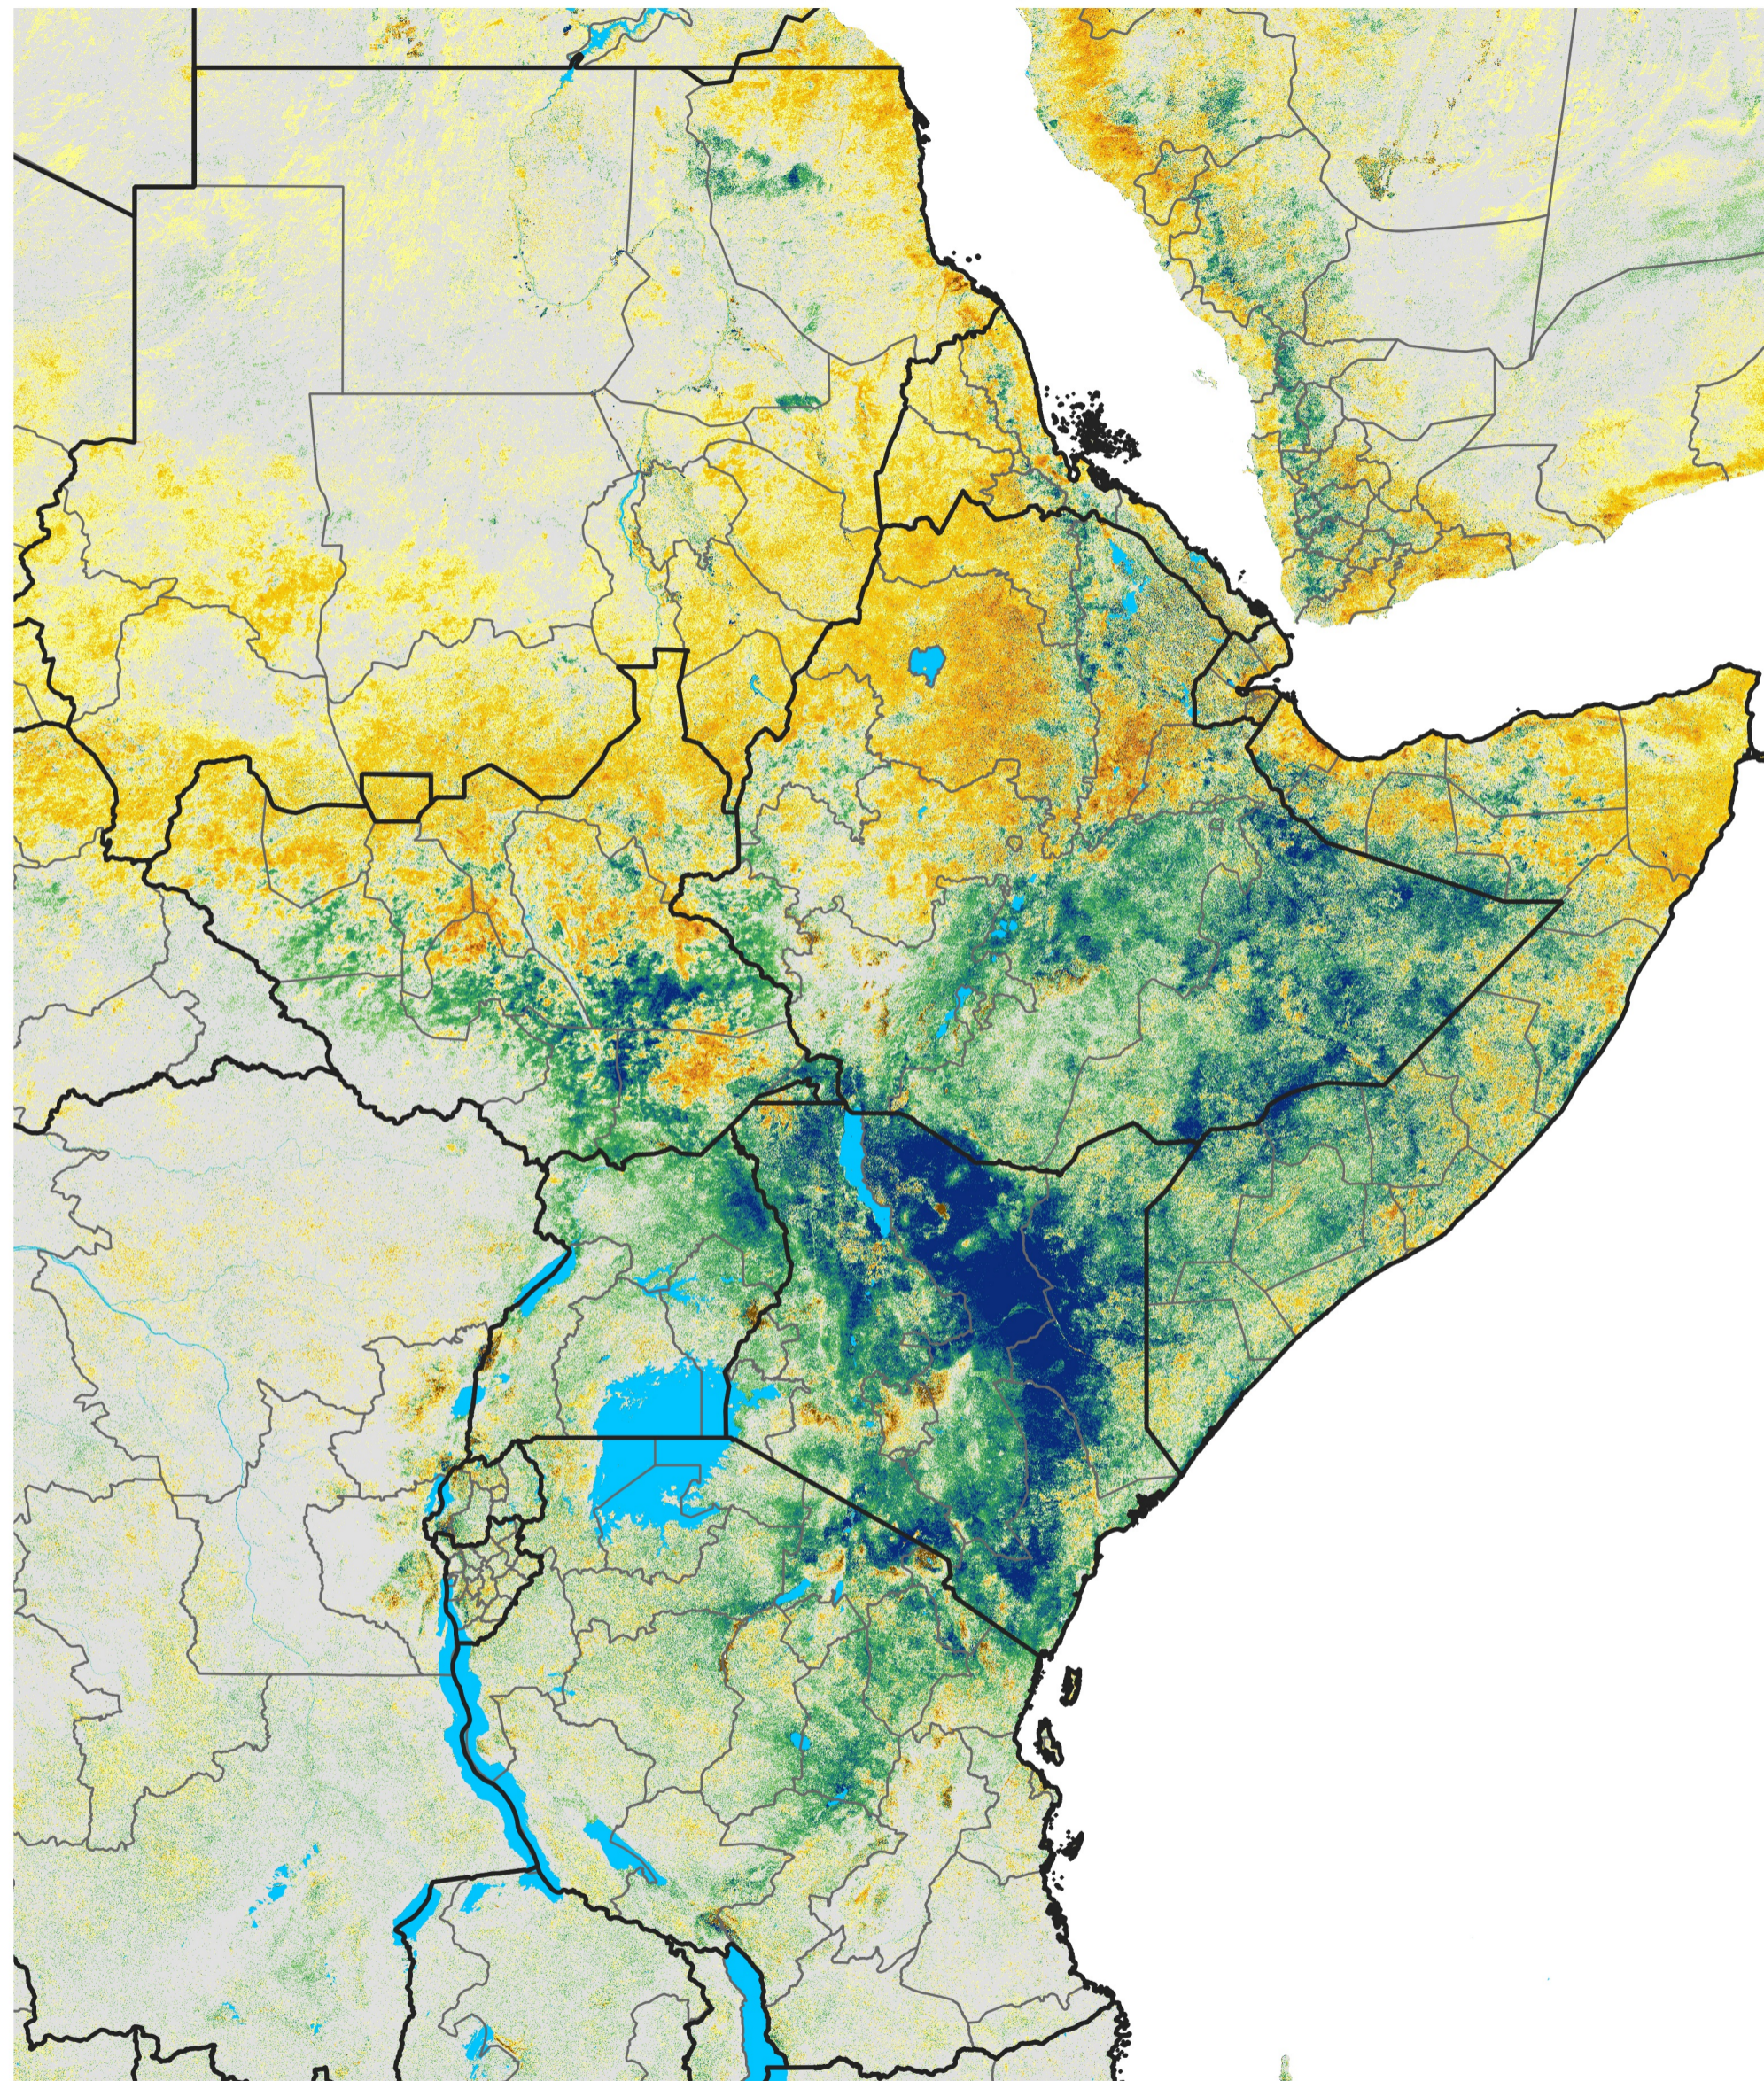

East Africa Percent of Mean NDVI

2018 / Mean (2012 - 2021)

Period 25 / Apr 26 - May 05, 2018

Percent of Normal