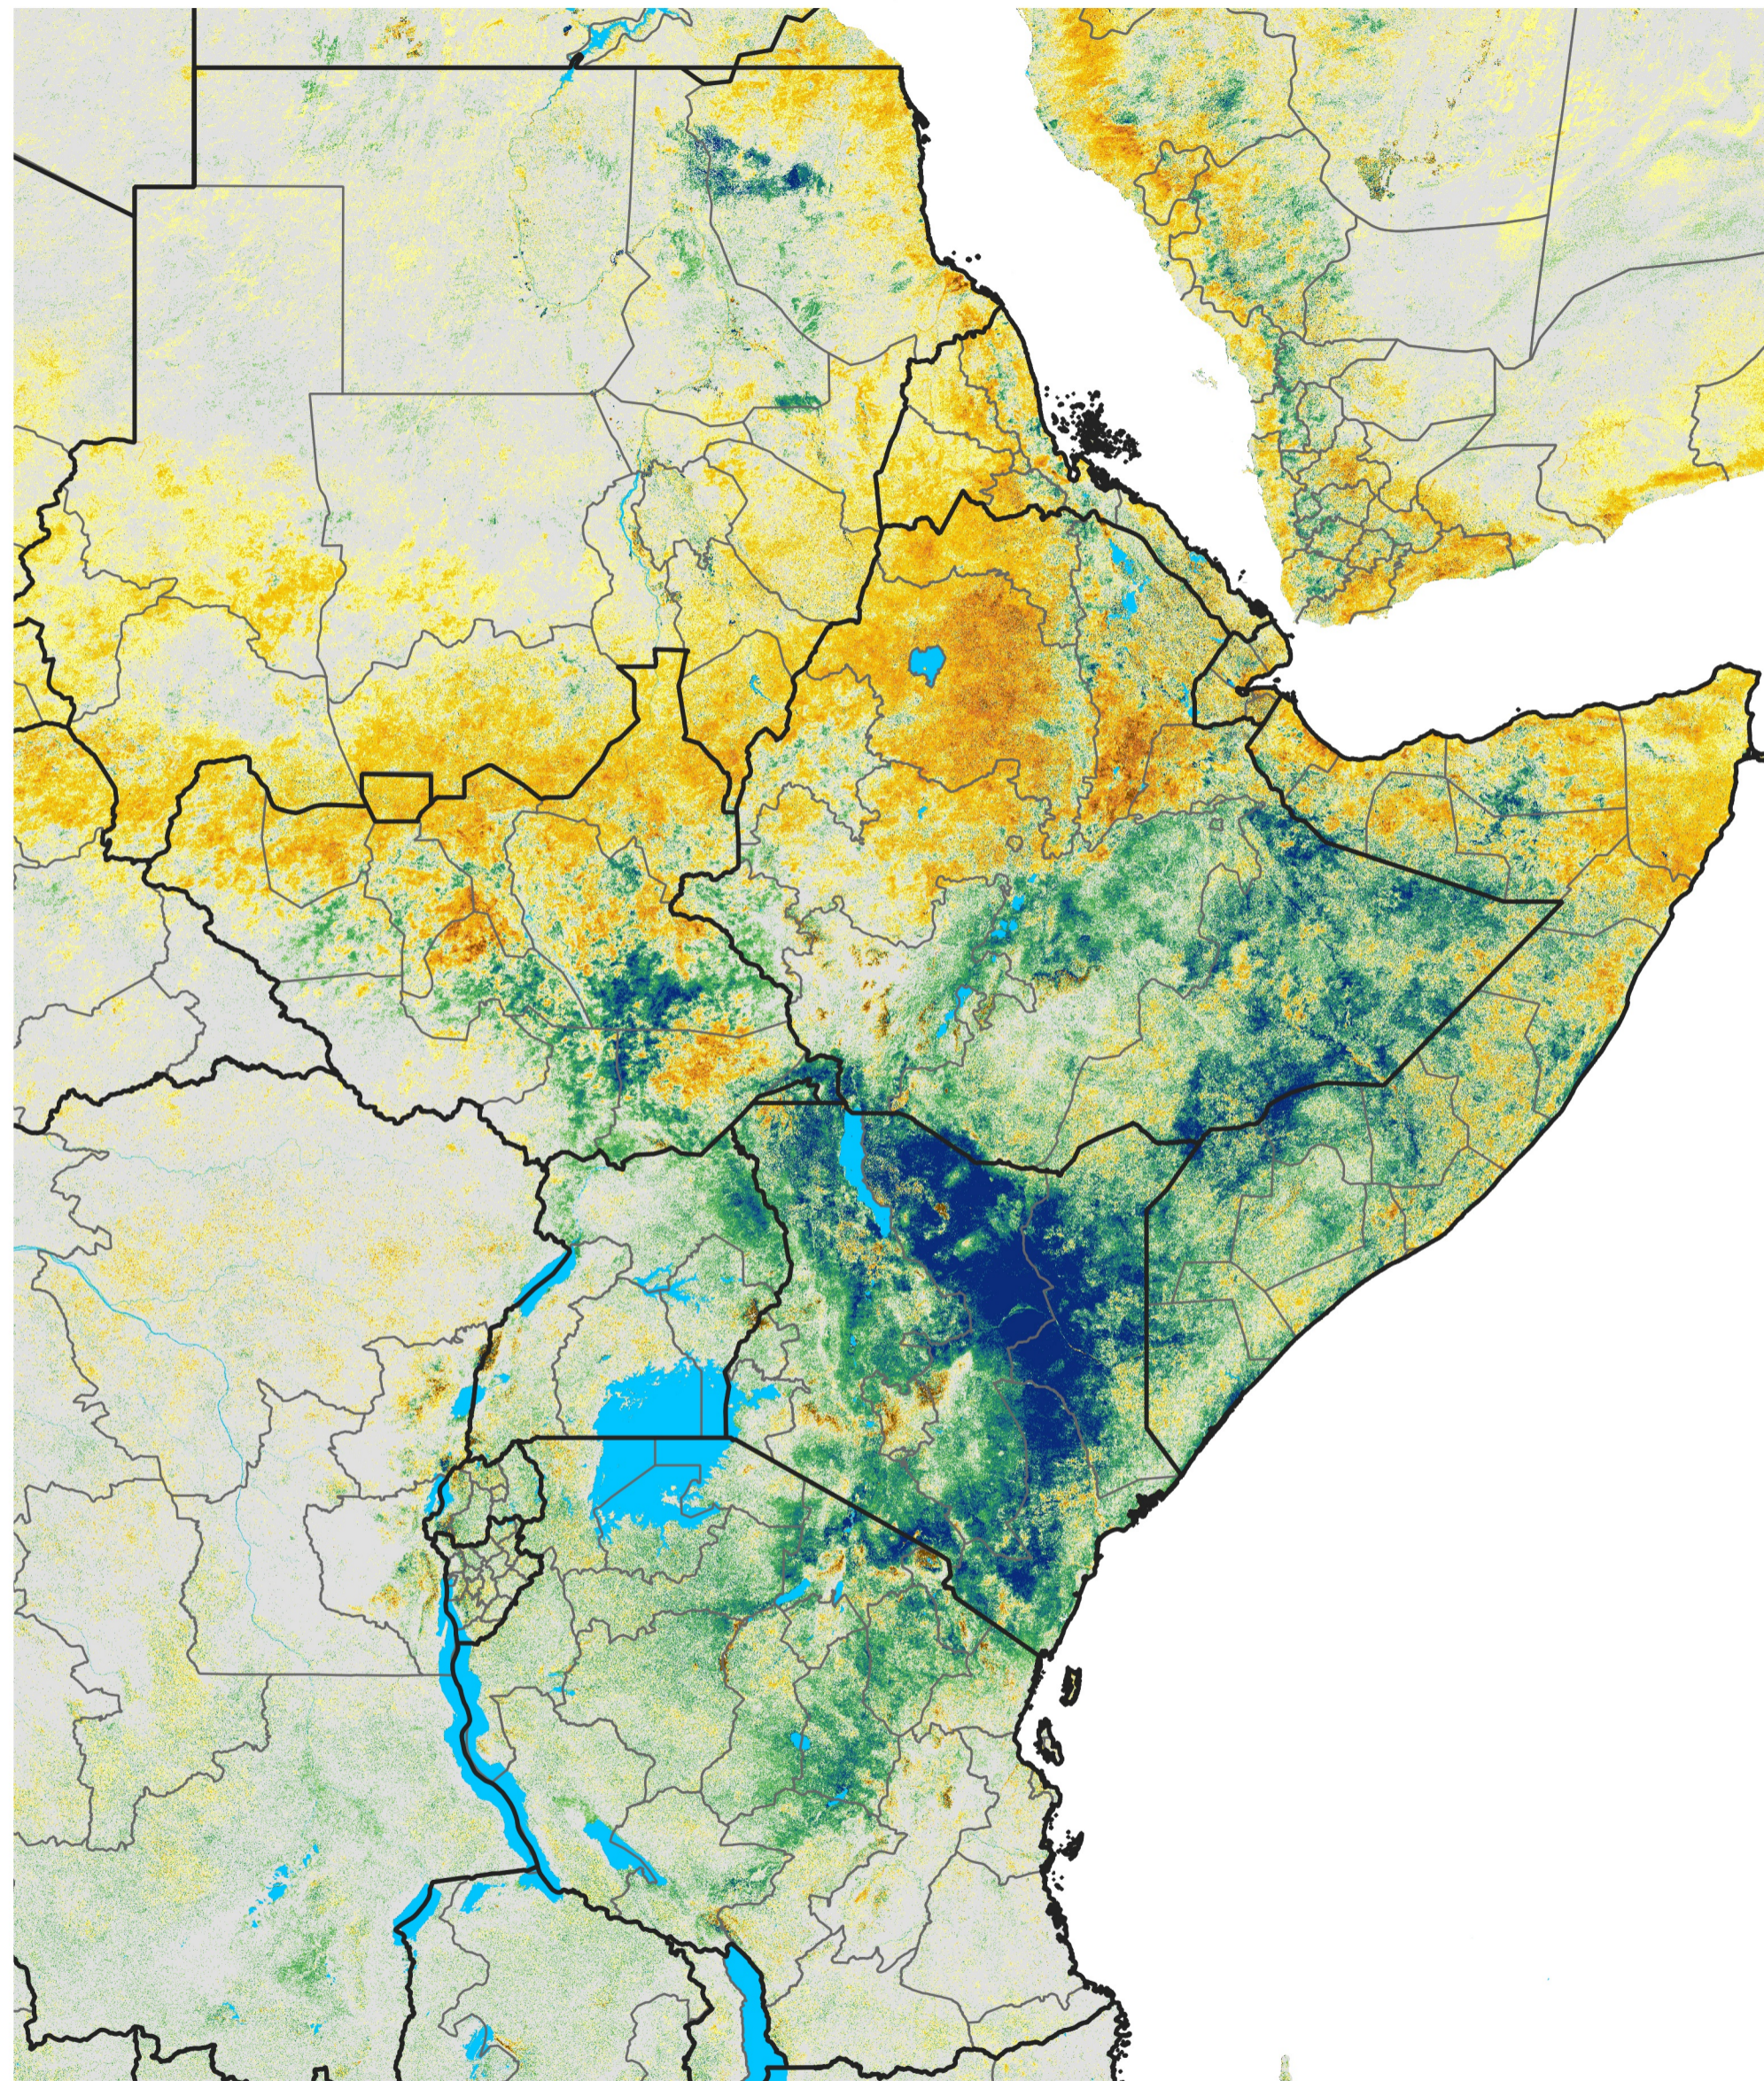

East Africa Percent of Mean NDVI

2018 / Mean (2012 - 2021)

Period 27 / May 06 - 15, 2018

Percent of Normal