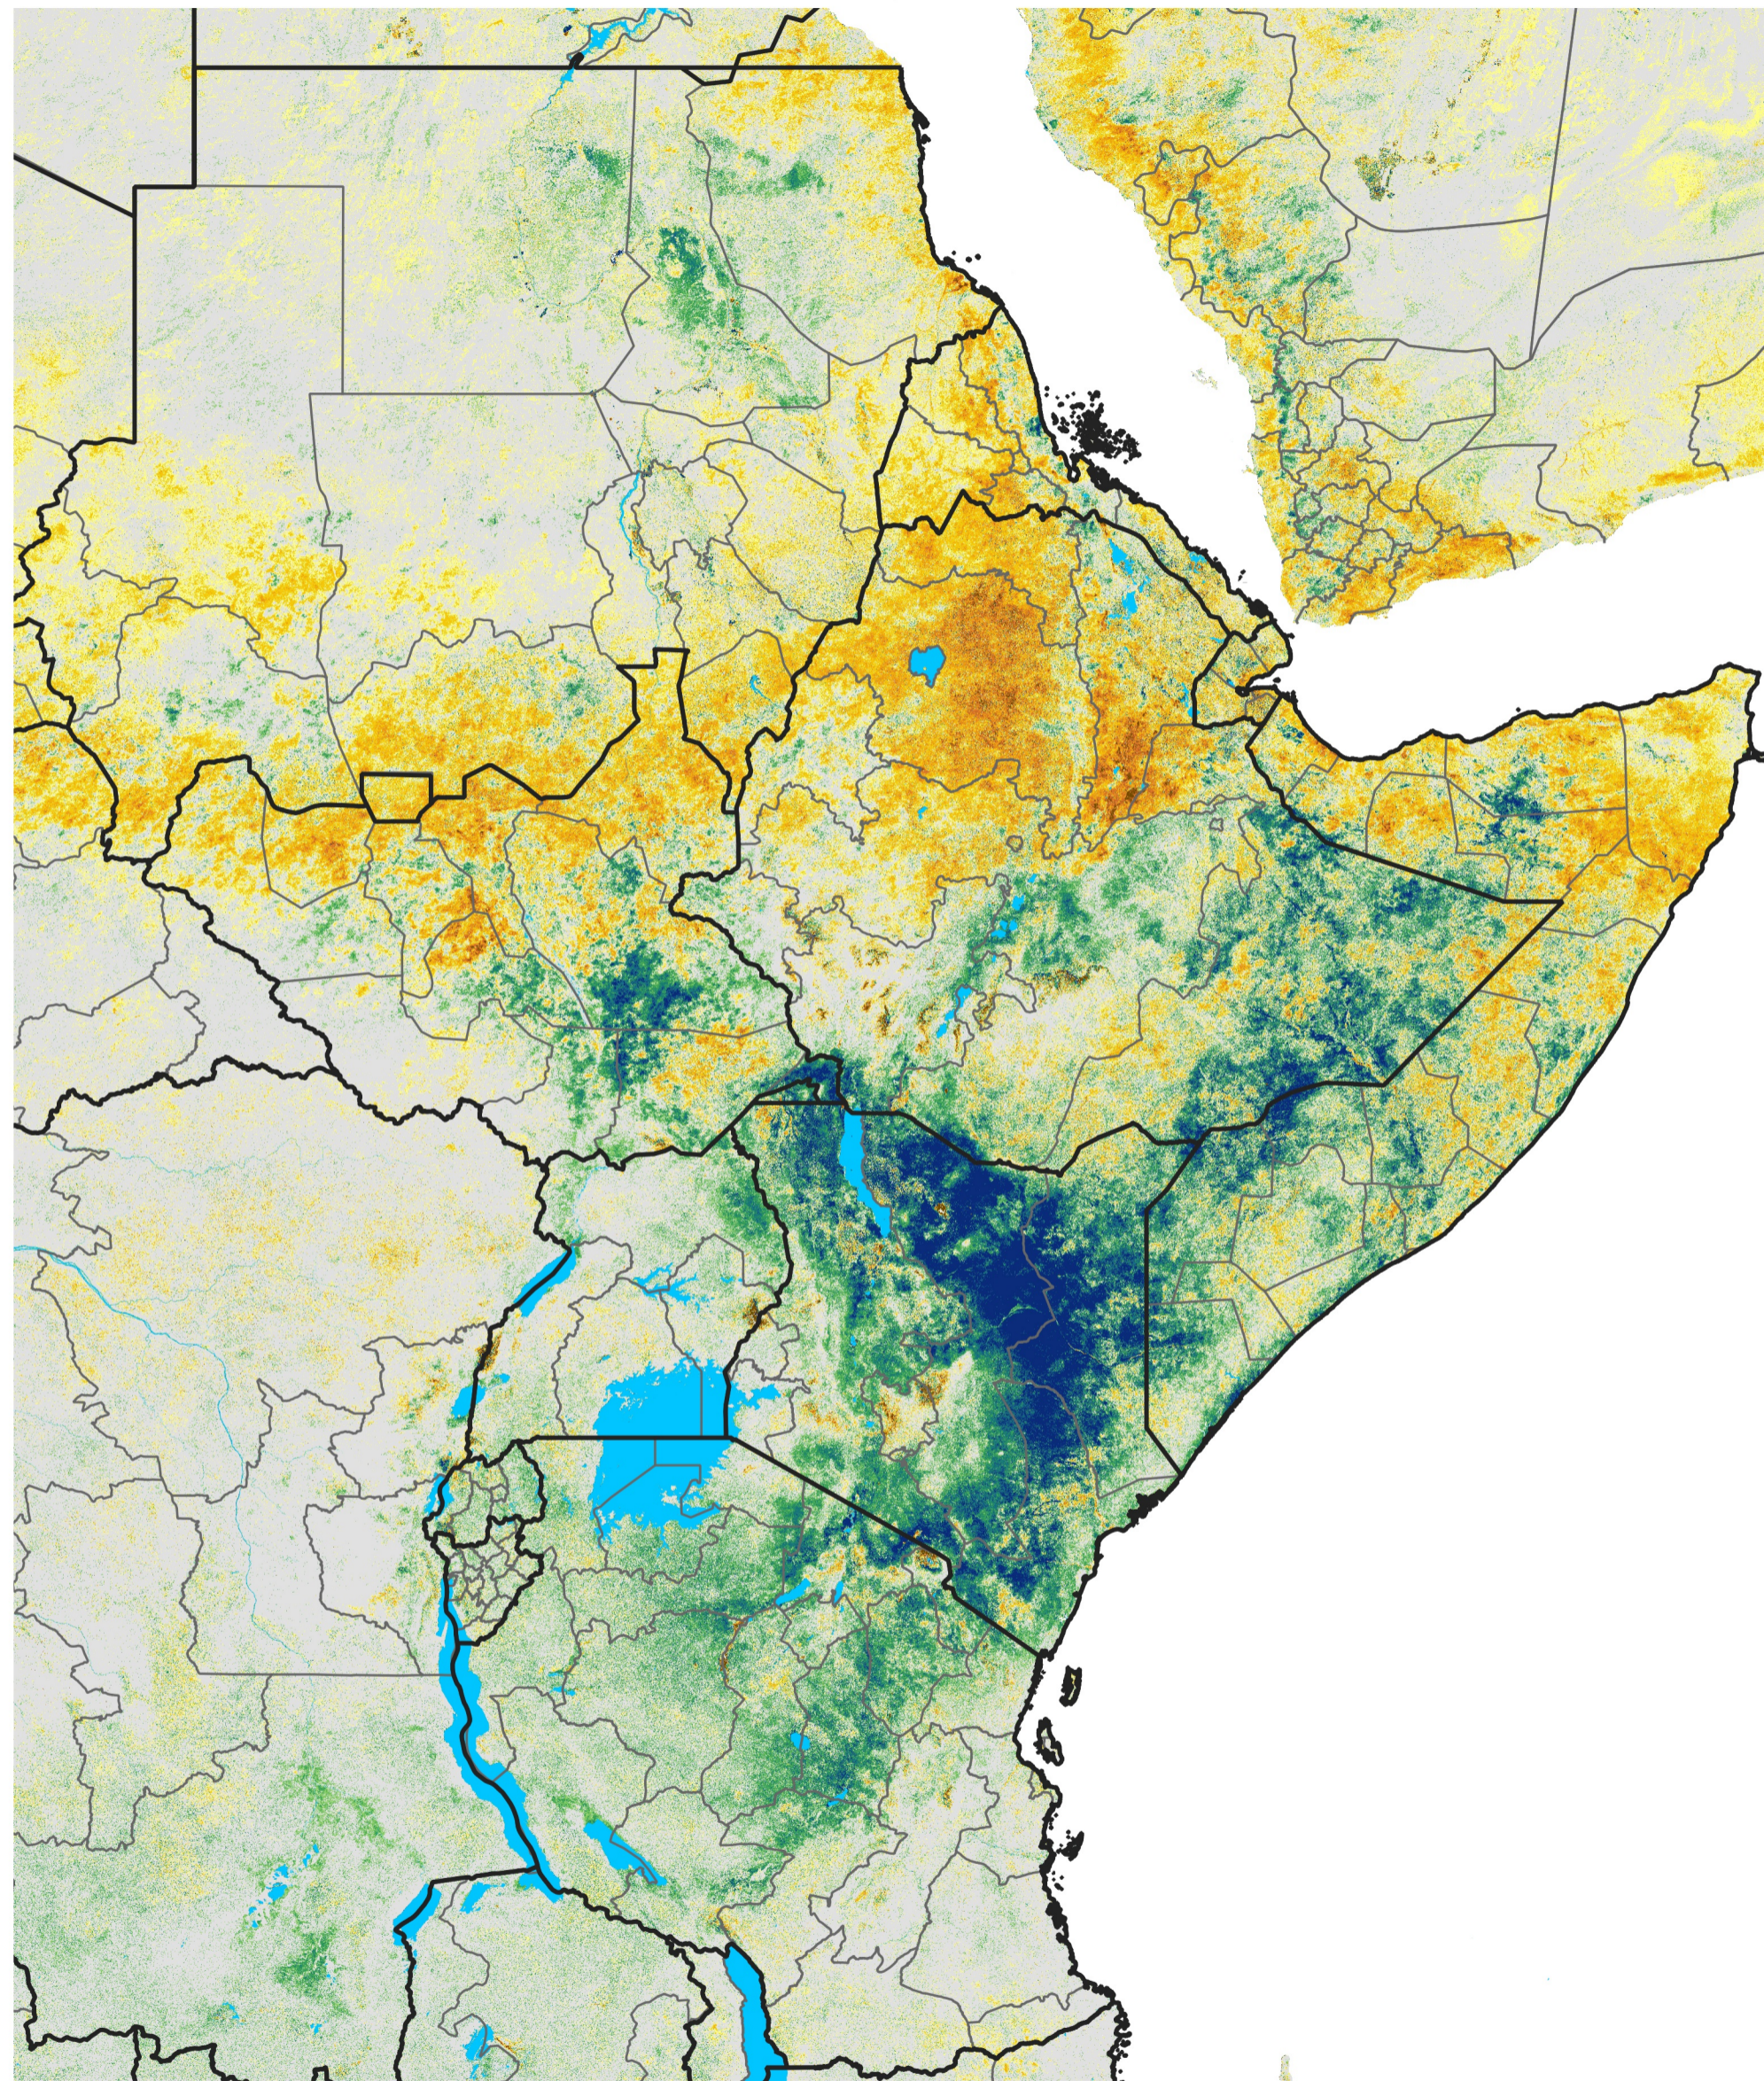

East Africa Percent of Mean NDVI

2018 / Mean (2012 - 2021)

Period 29 / May 16 - 25, 2018

Percent of Normal