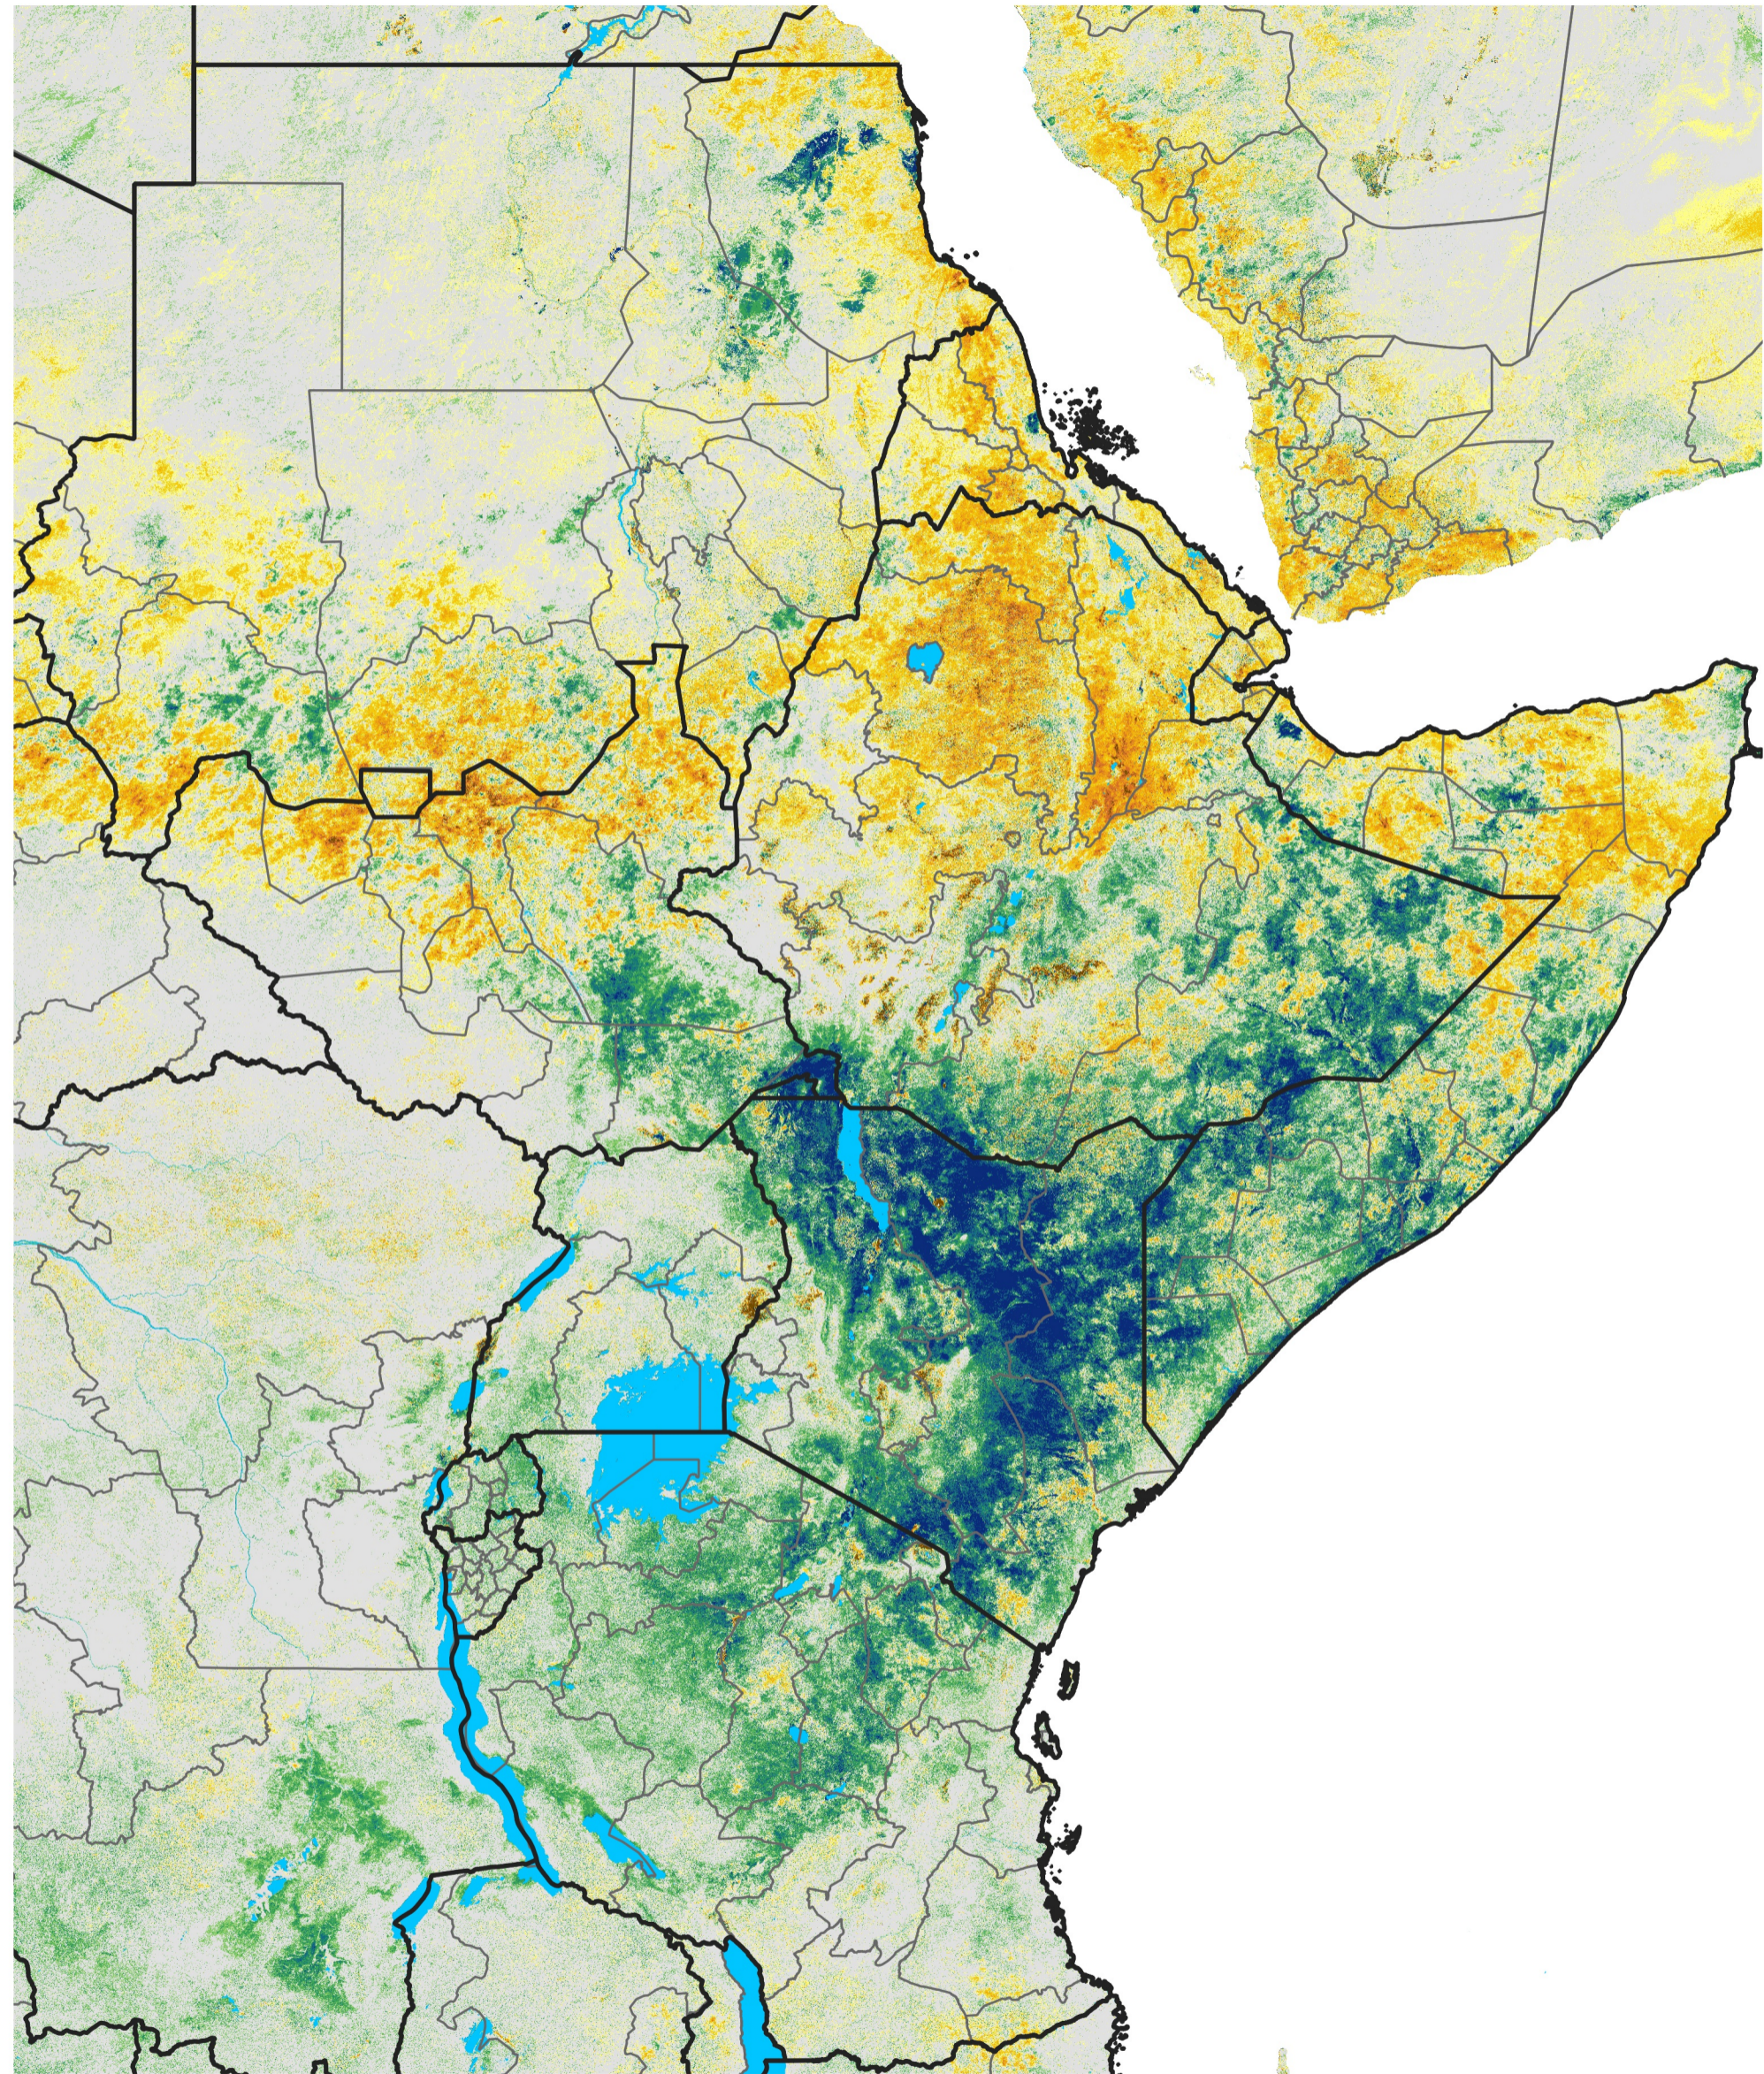

East Africa Percent of Mean NDVI

2018 / Mean (2012 - 2021)

Period 33 / Jun 06 - 15, 2018

Percent of Normal