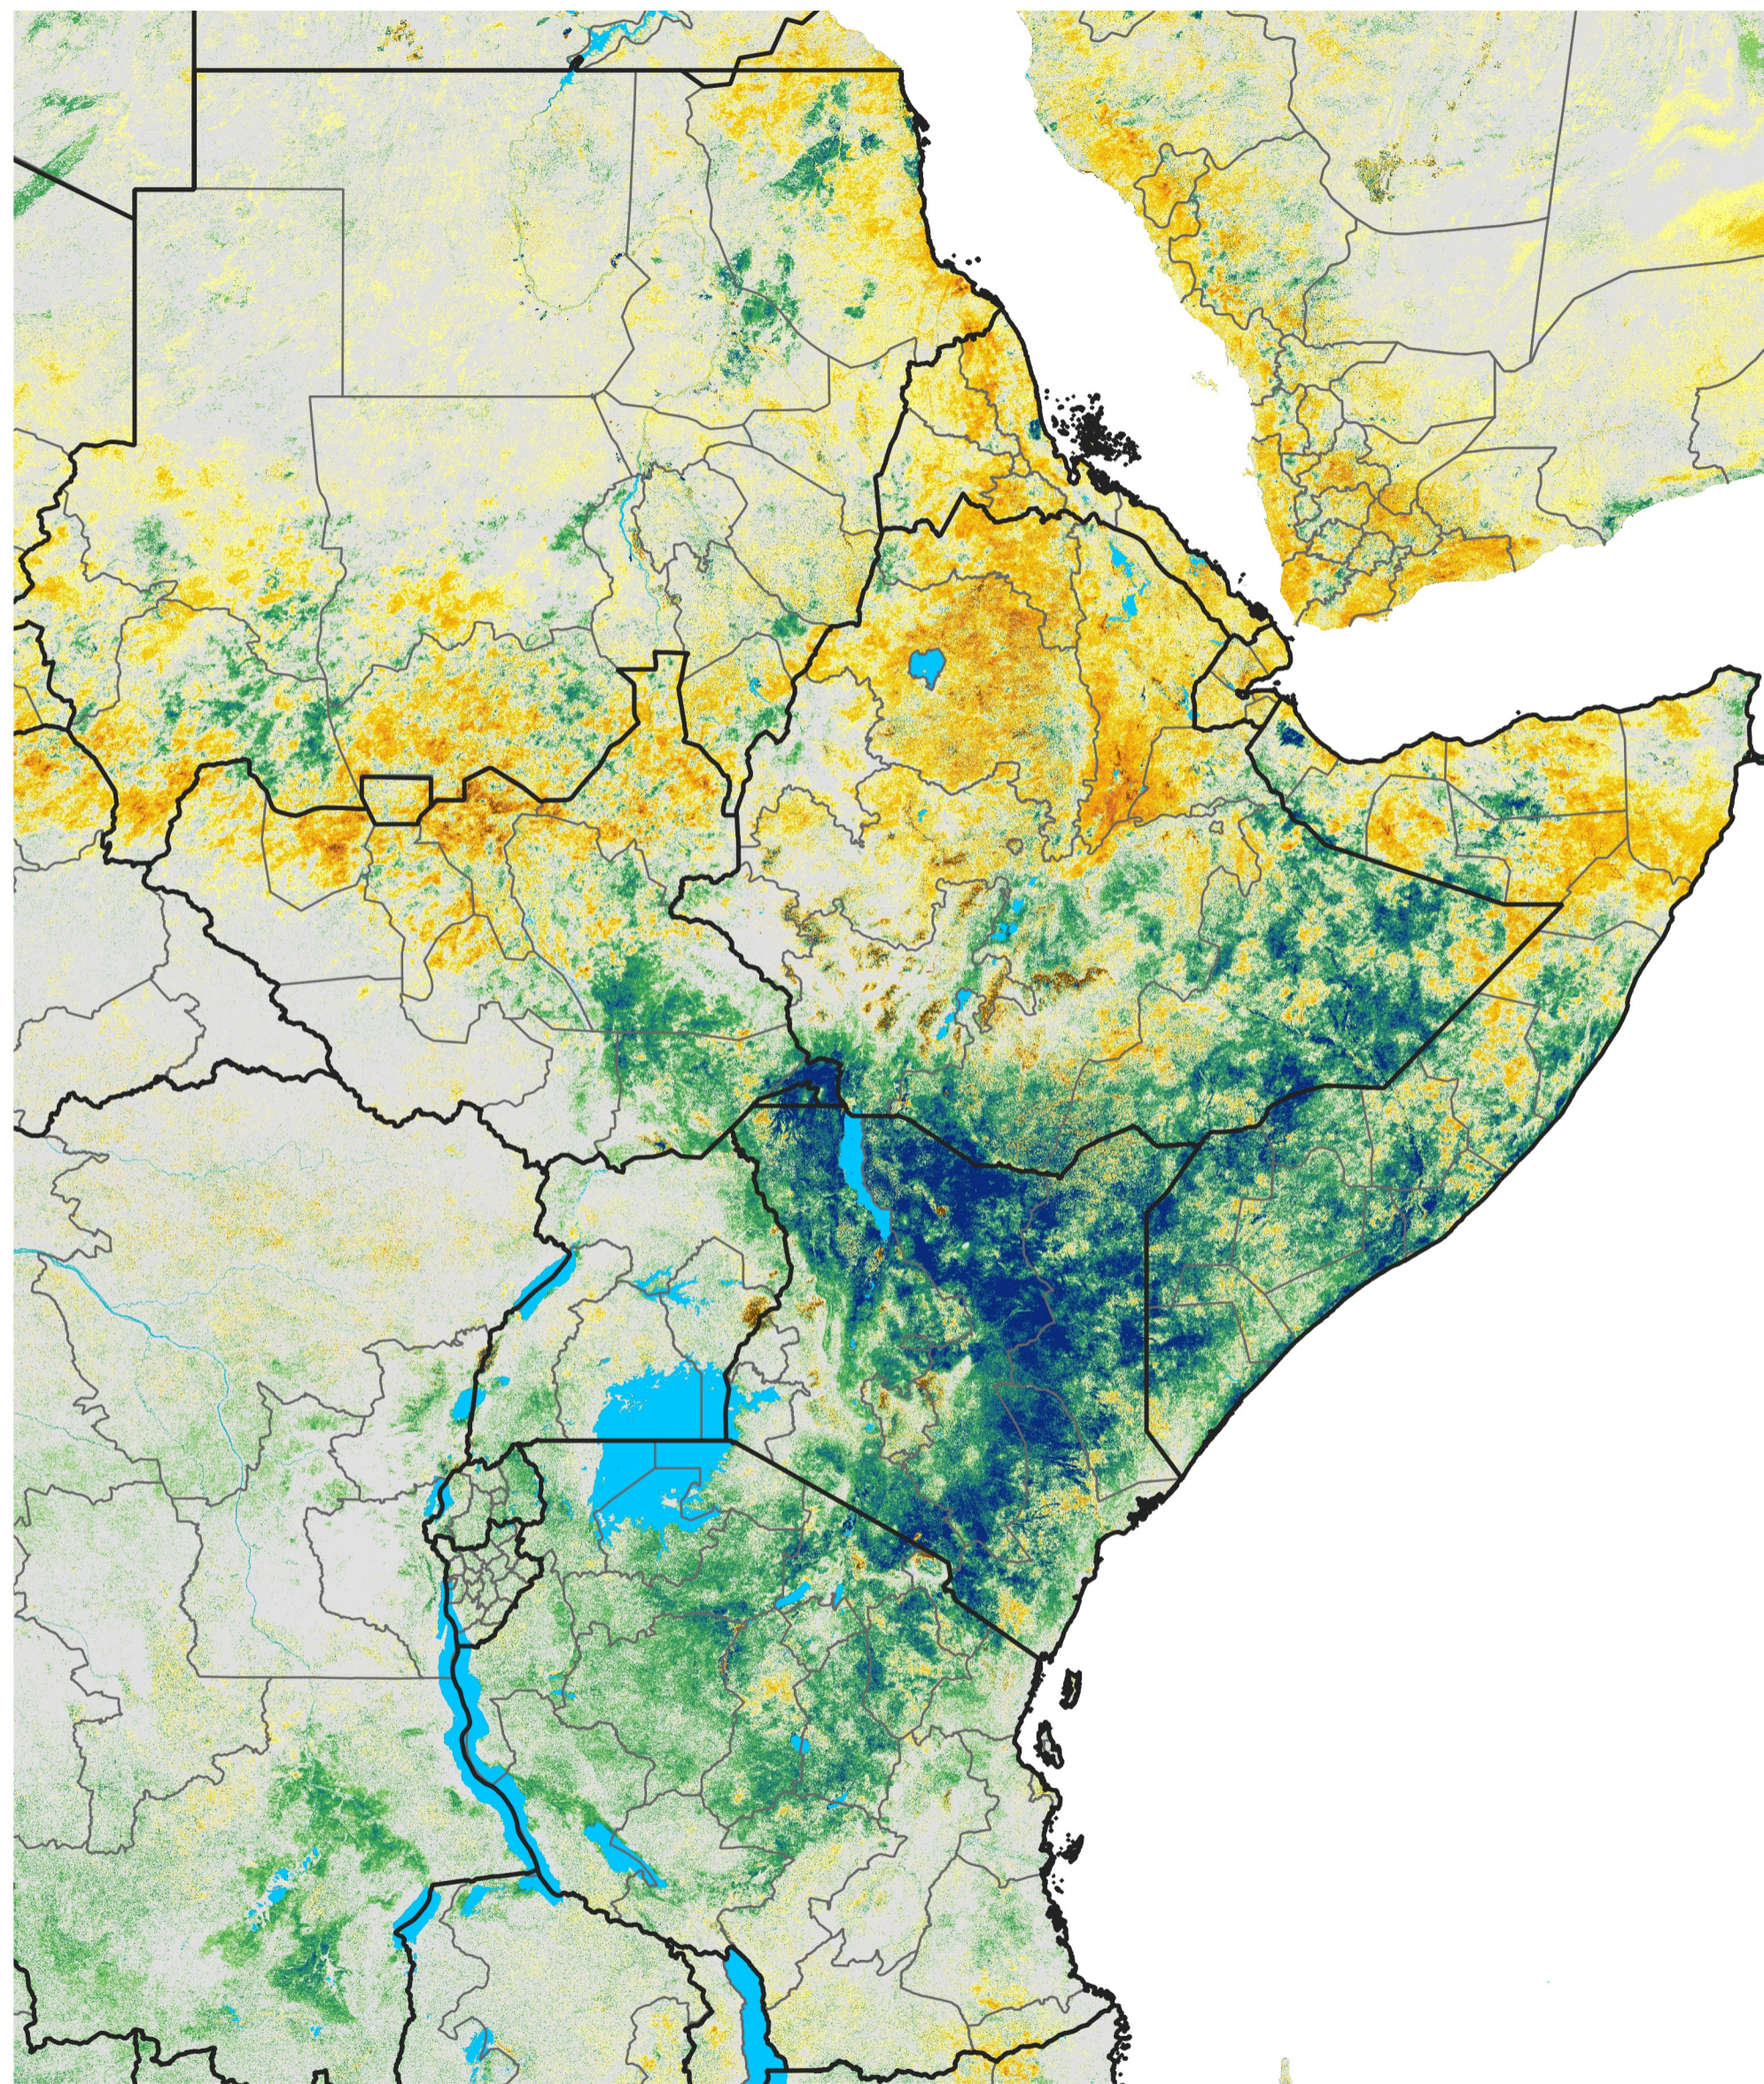

# East Africa Percent of Mean NDVI

2018 / Mean (2012 - 2021)

Period 34 / Jun 11 - 20, 2018

## Percent of Normal