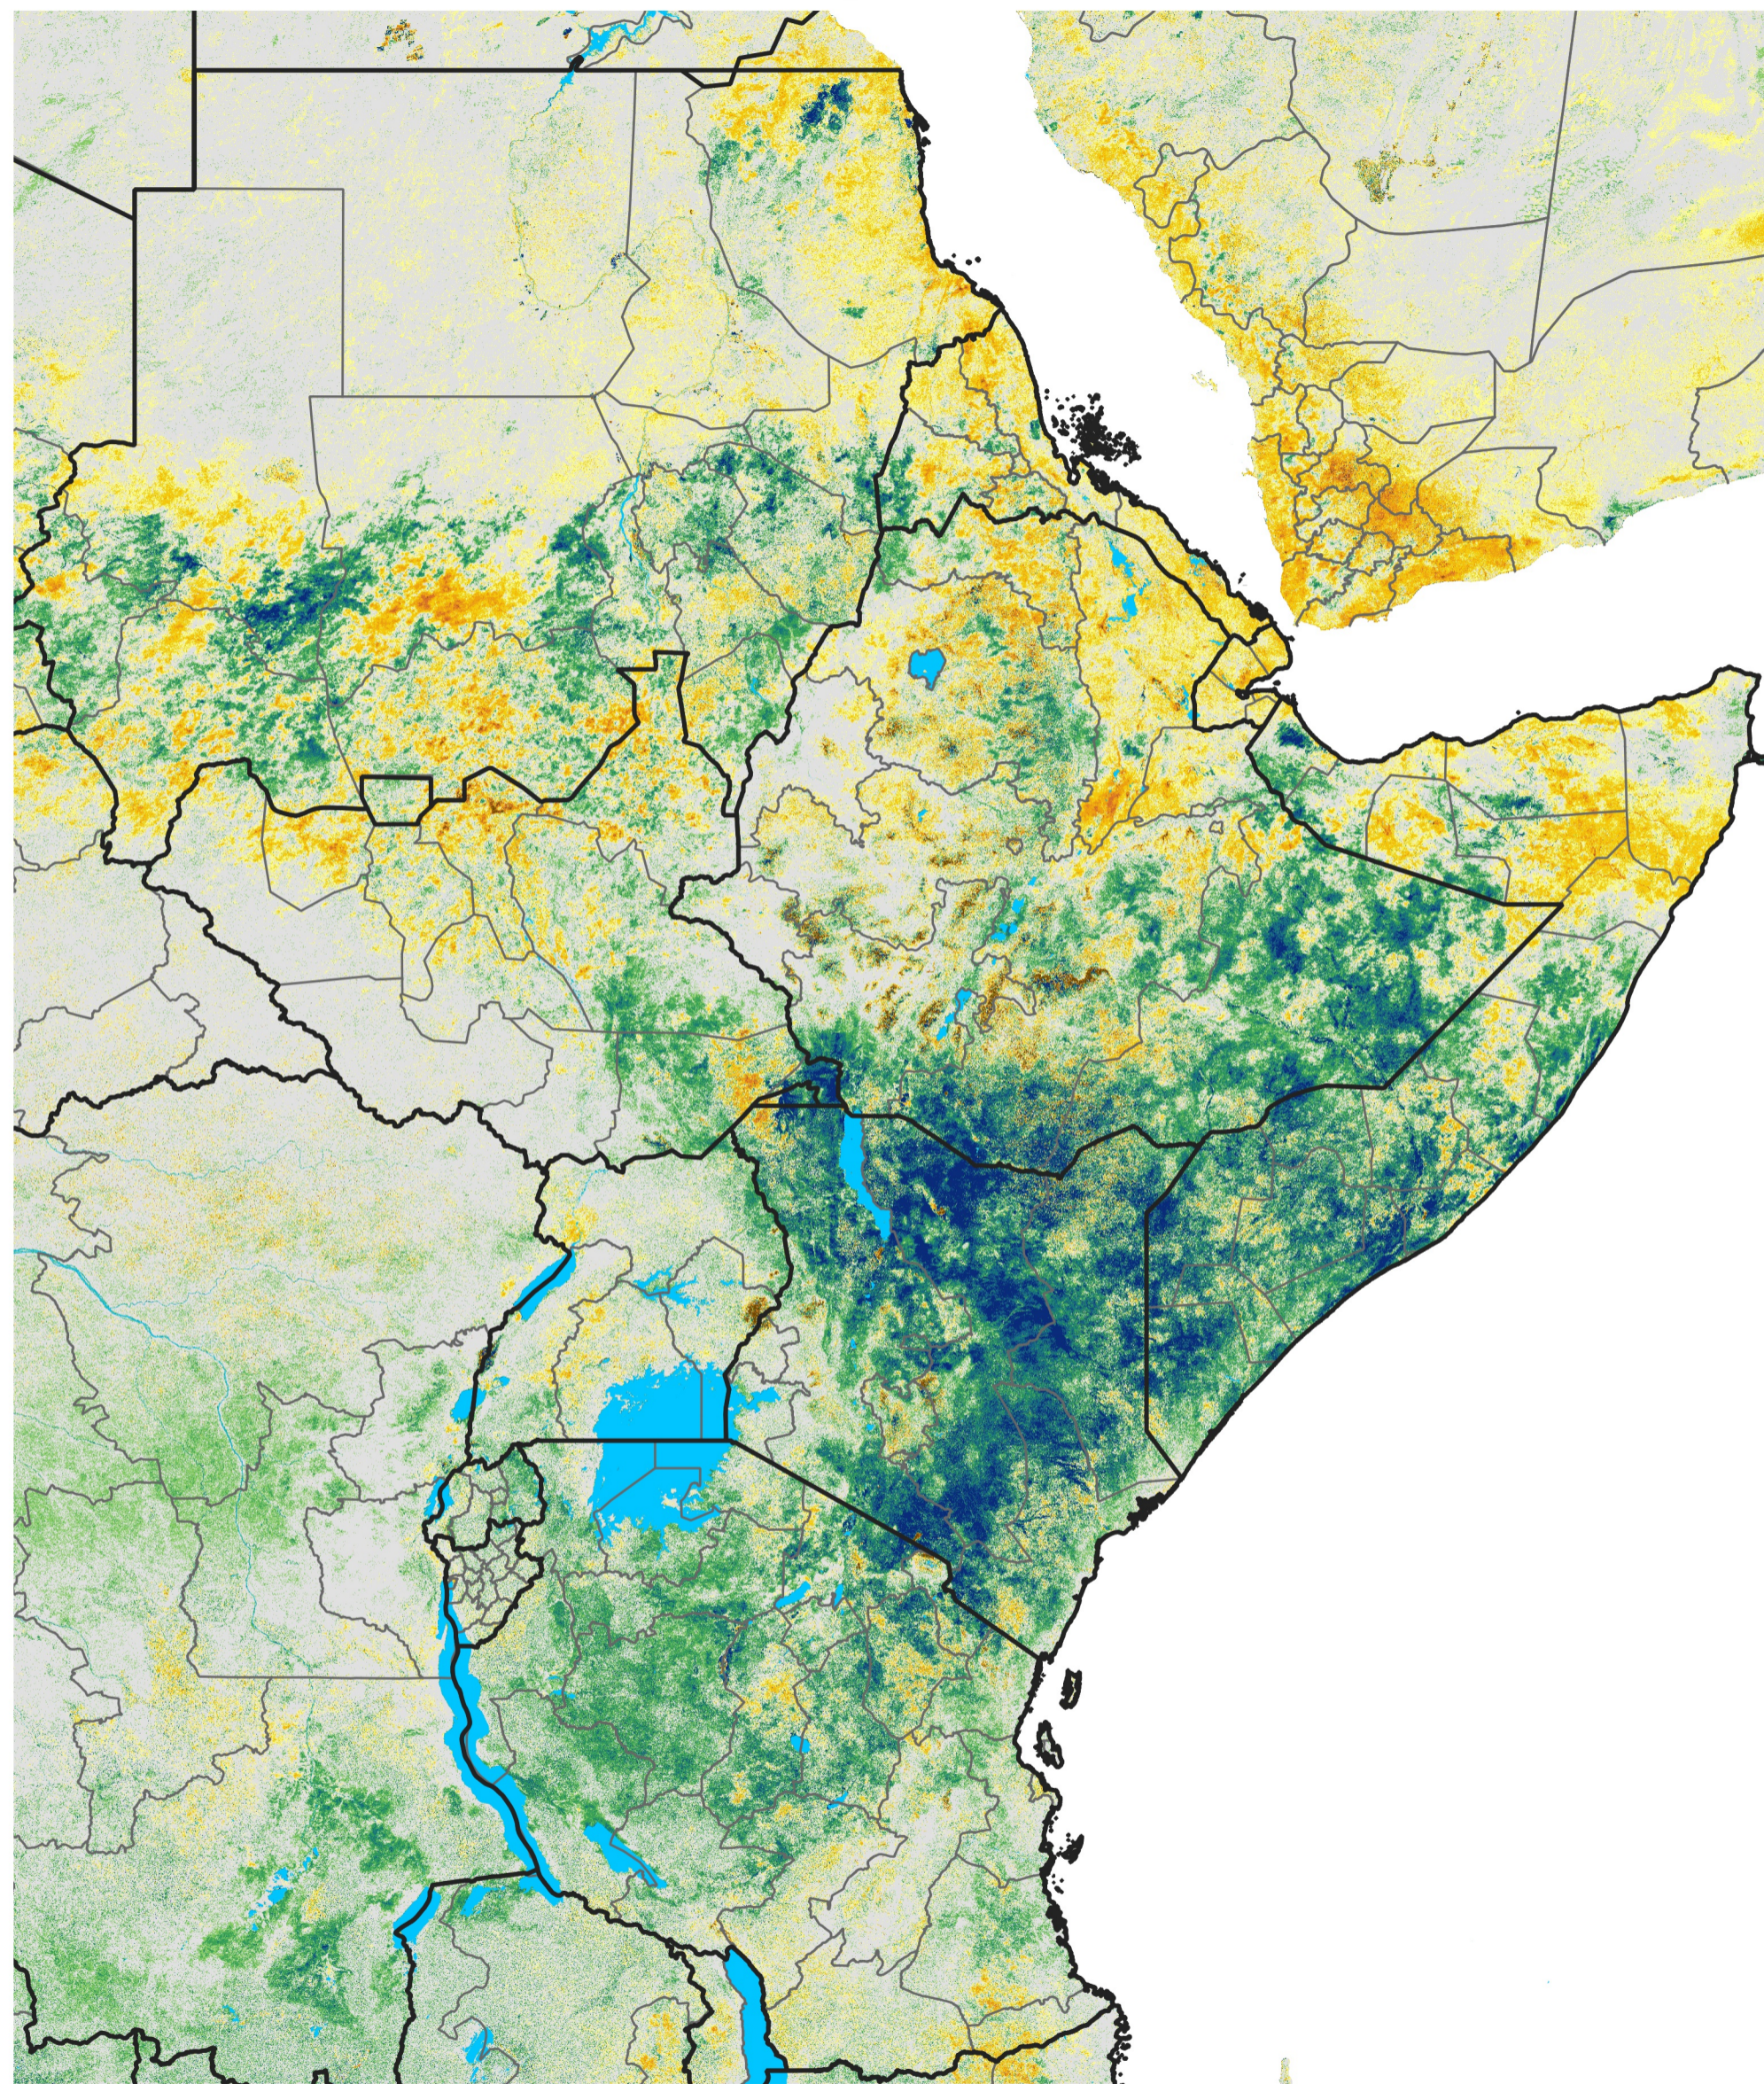

East Africa Percent of Mean NDVI

2018 / Mean (2012 - 2021)

Period 38 / Jul 01 - 10, 2018

Percent of Normal