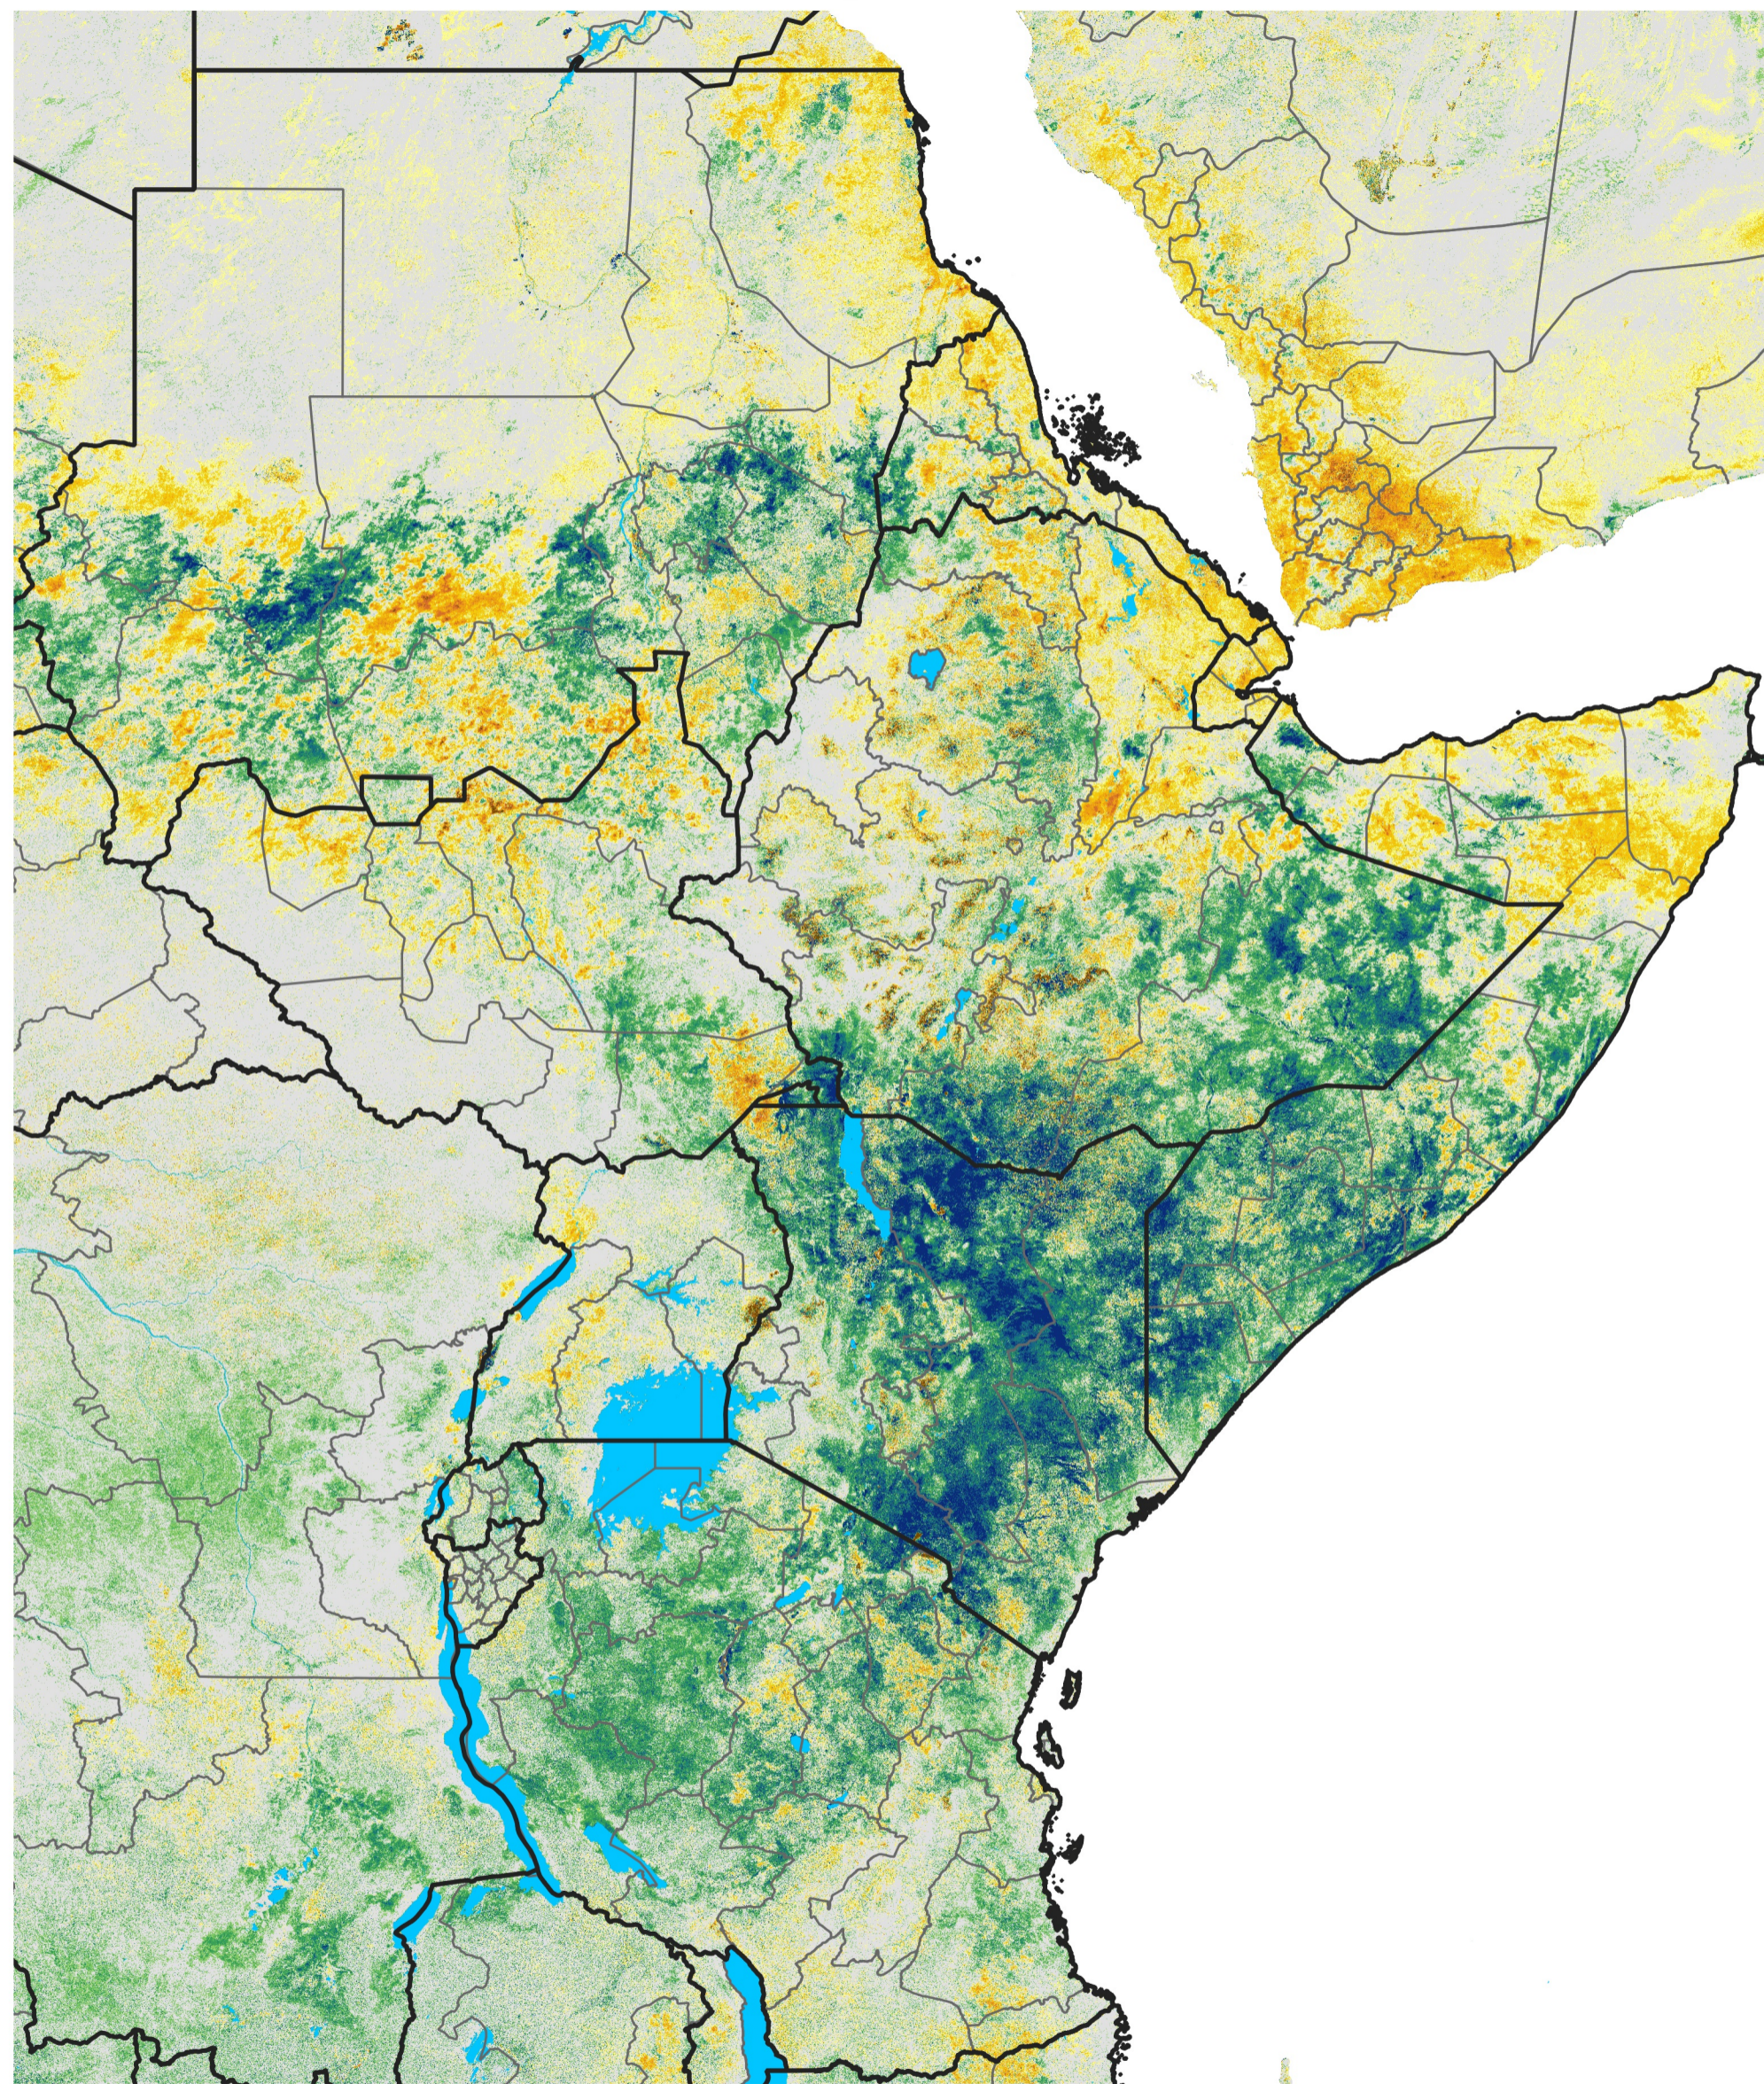

East Africa Percent of Mean NDVI

2018 / Mean (2012 - 2021)

Period 39 / Jul 06 - 15, 2018

Percent of Normal