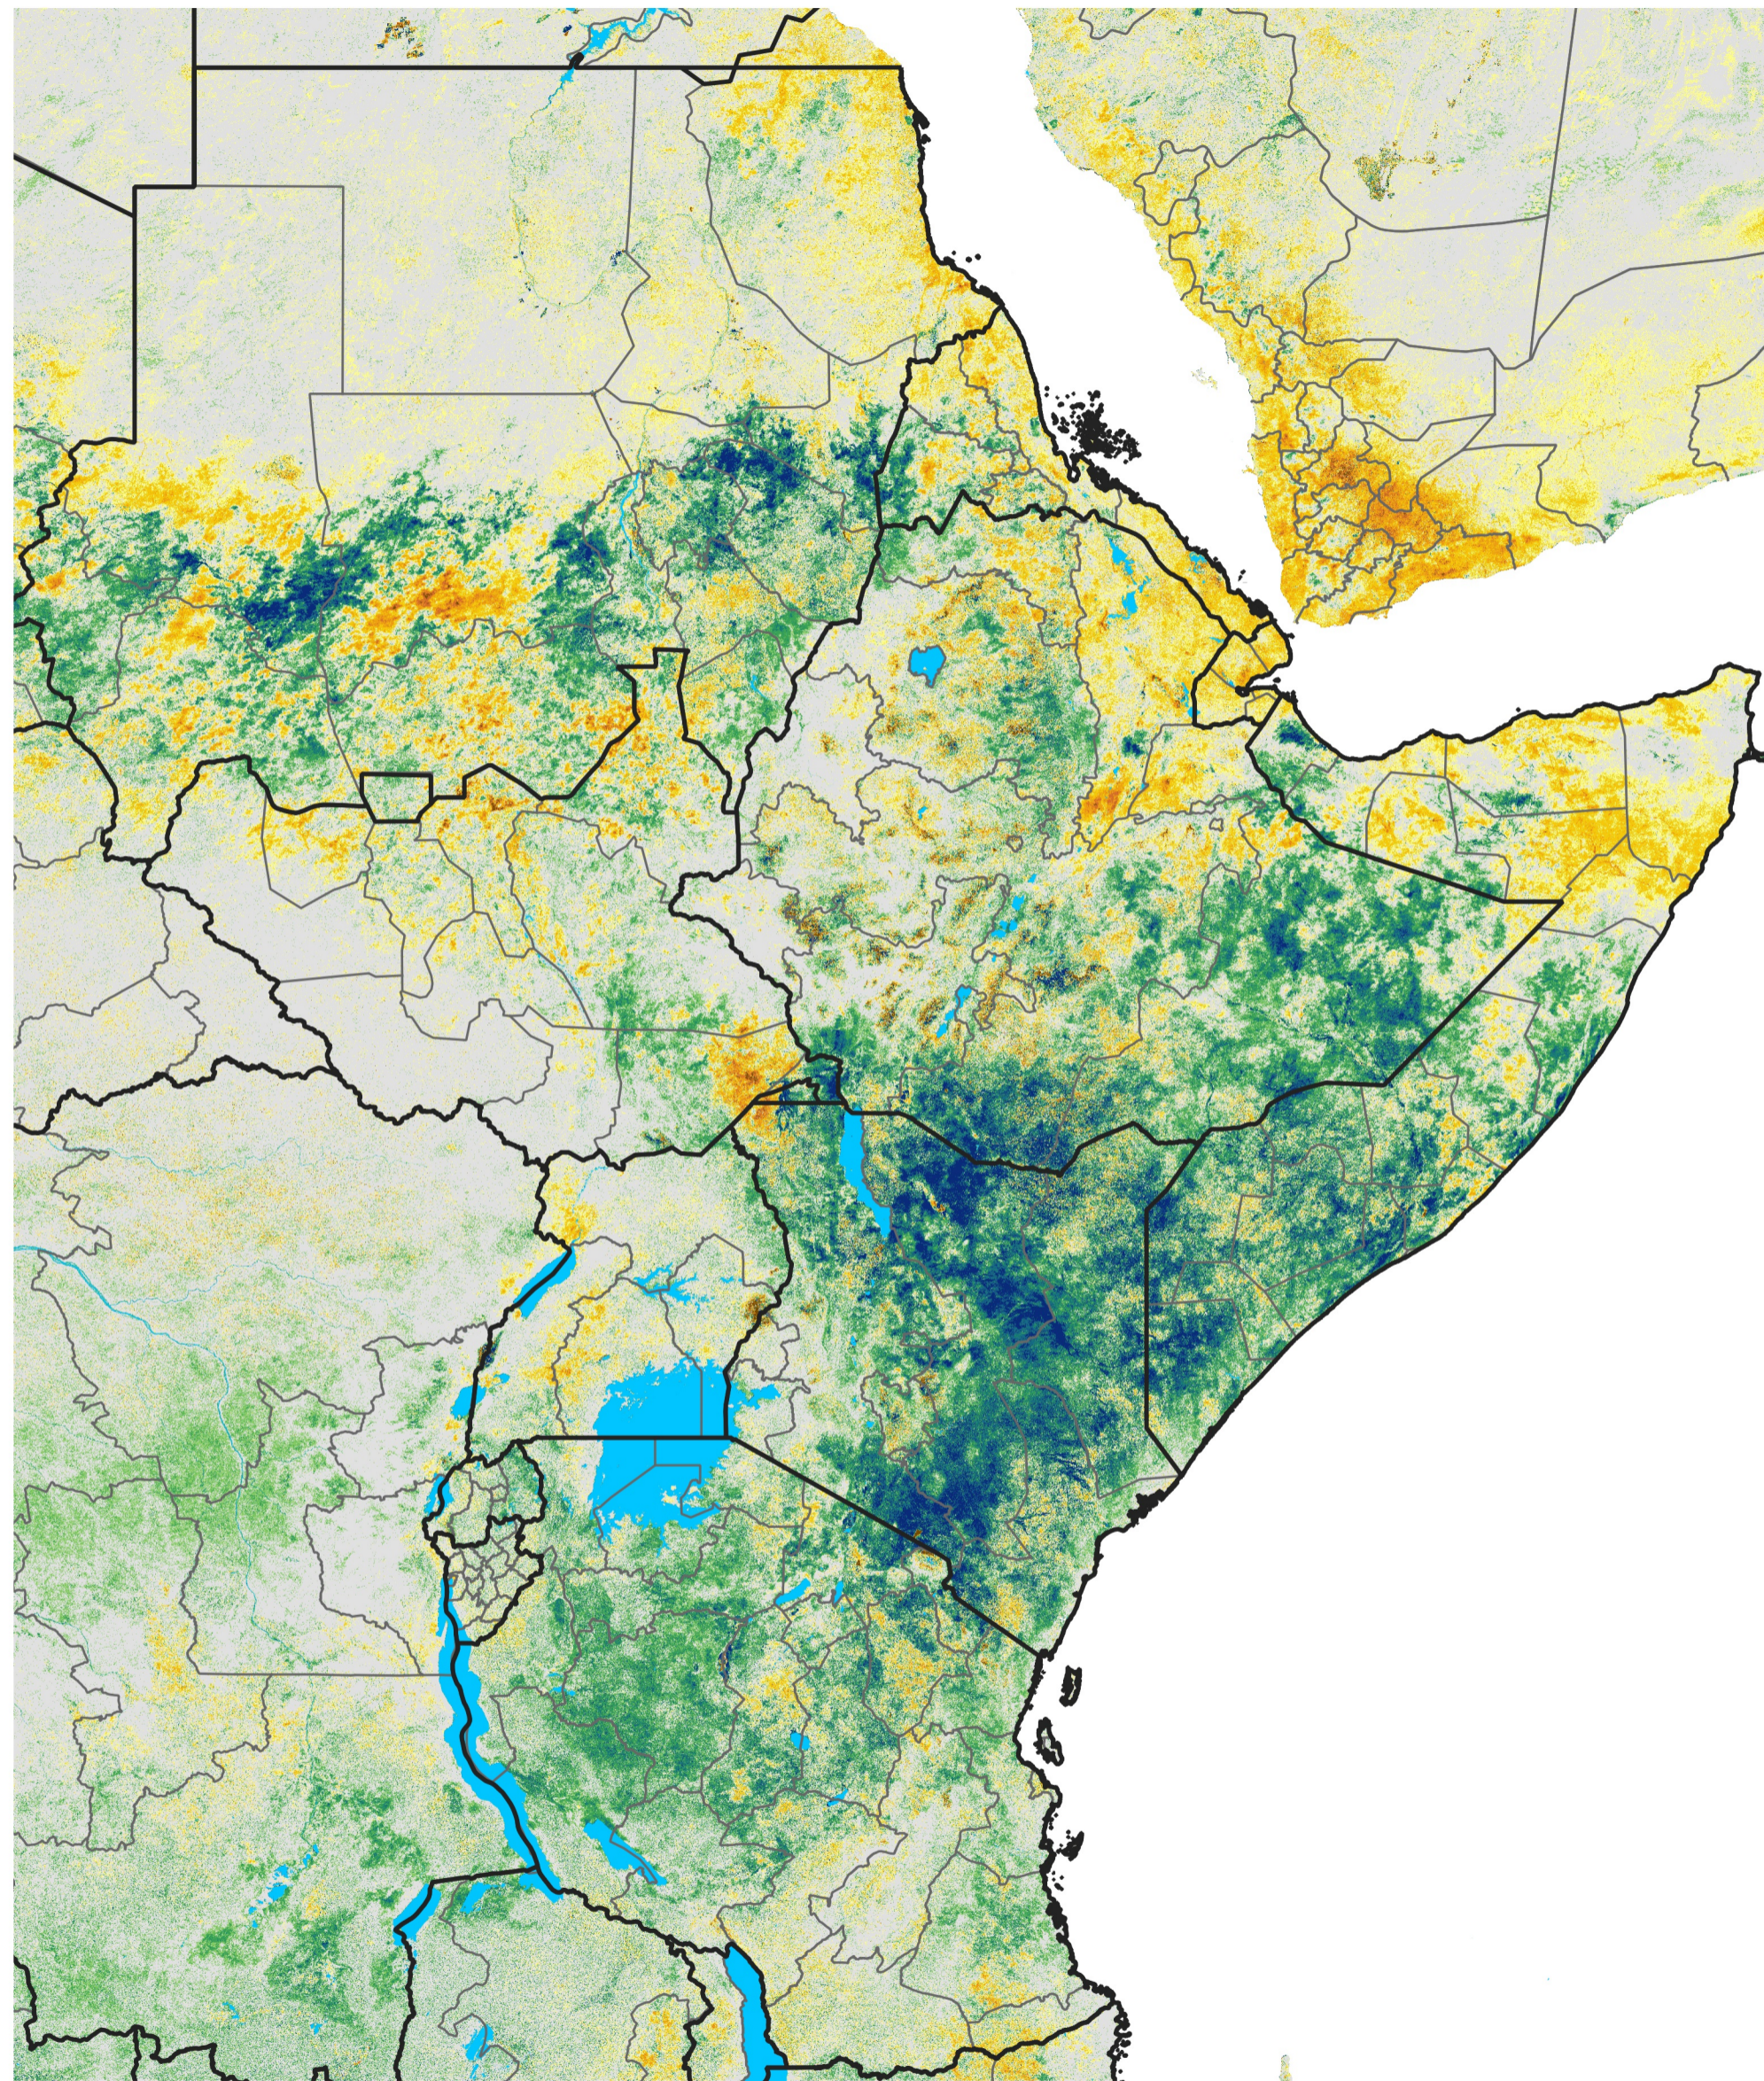

East Africa Percent of Mean NDVI

2018 / Mean (2012 - 2021)

Period 40 / Jul 11 - 20, 2018

Percent of Normal