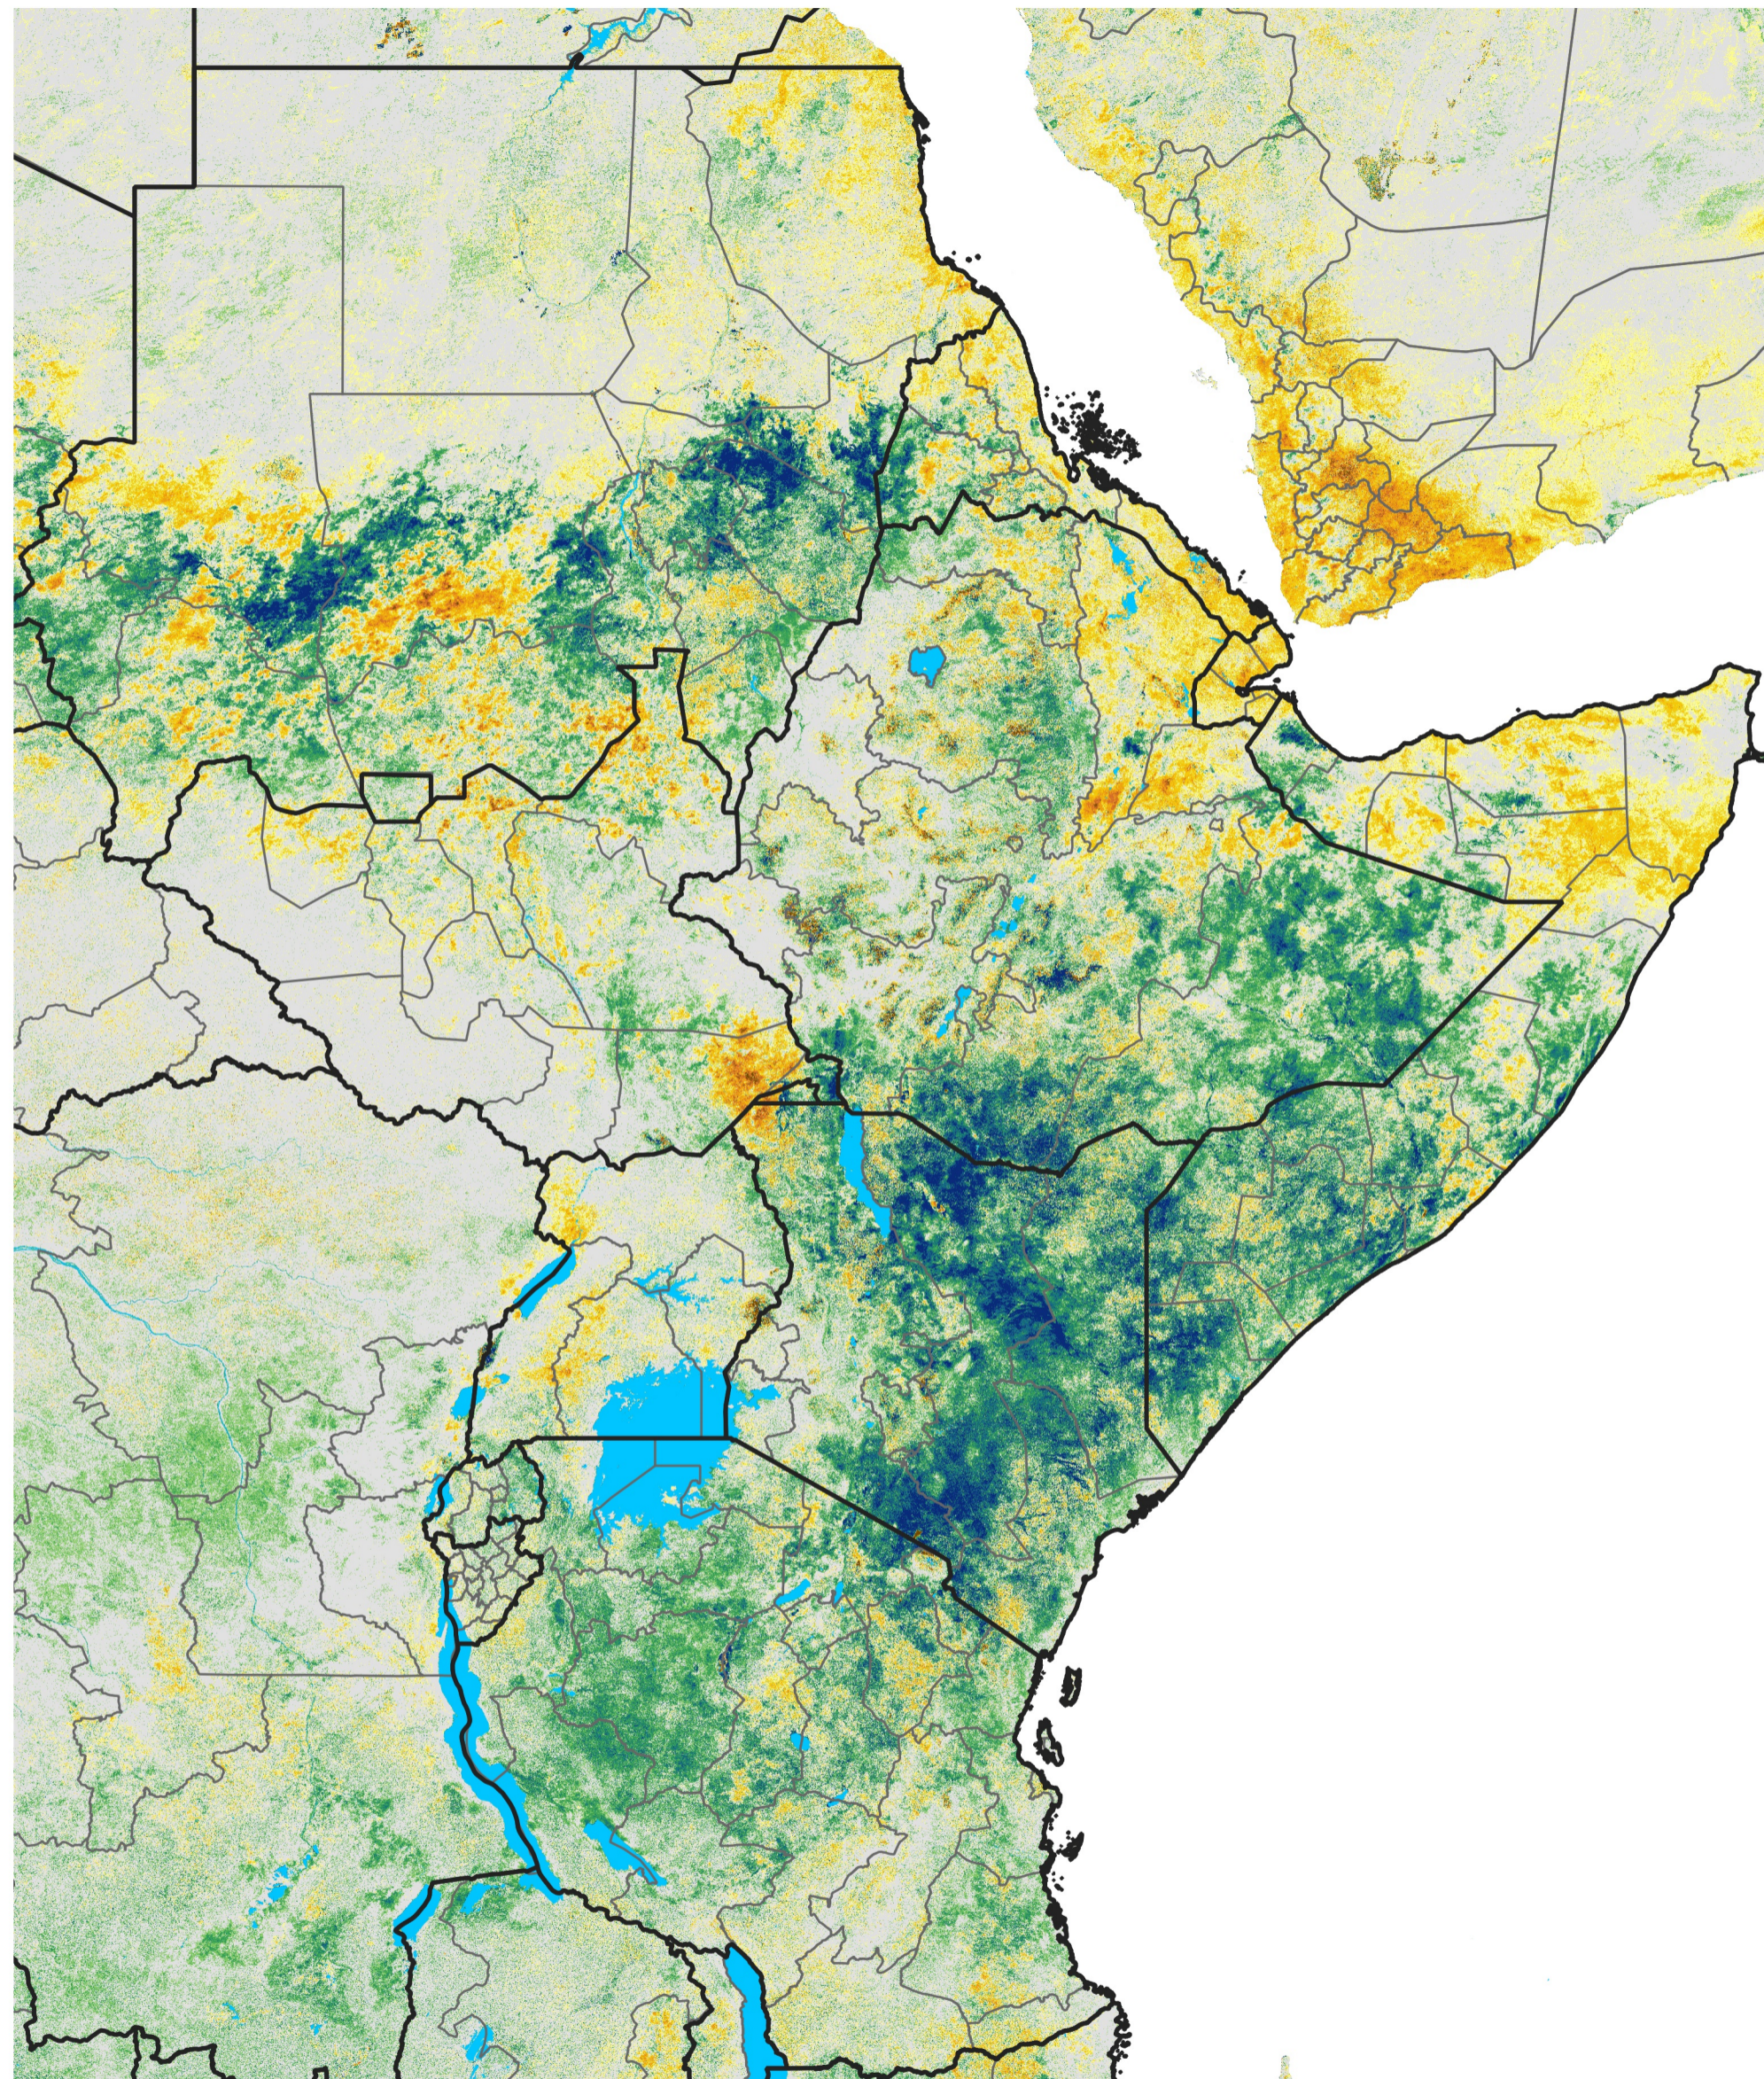

East Africa Percent of Mean NDVI

2018 / Mean (2012 - 2021)

Period 41 / Jul 16 - 25, 2018

Percent of Normal