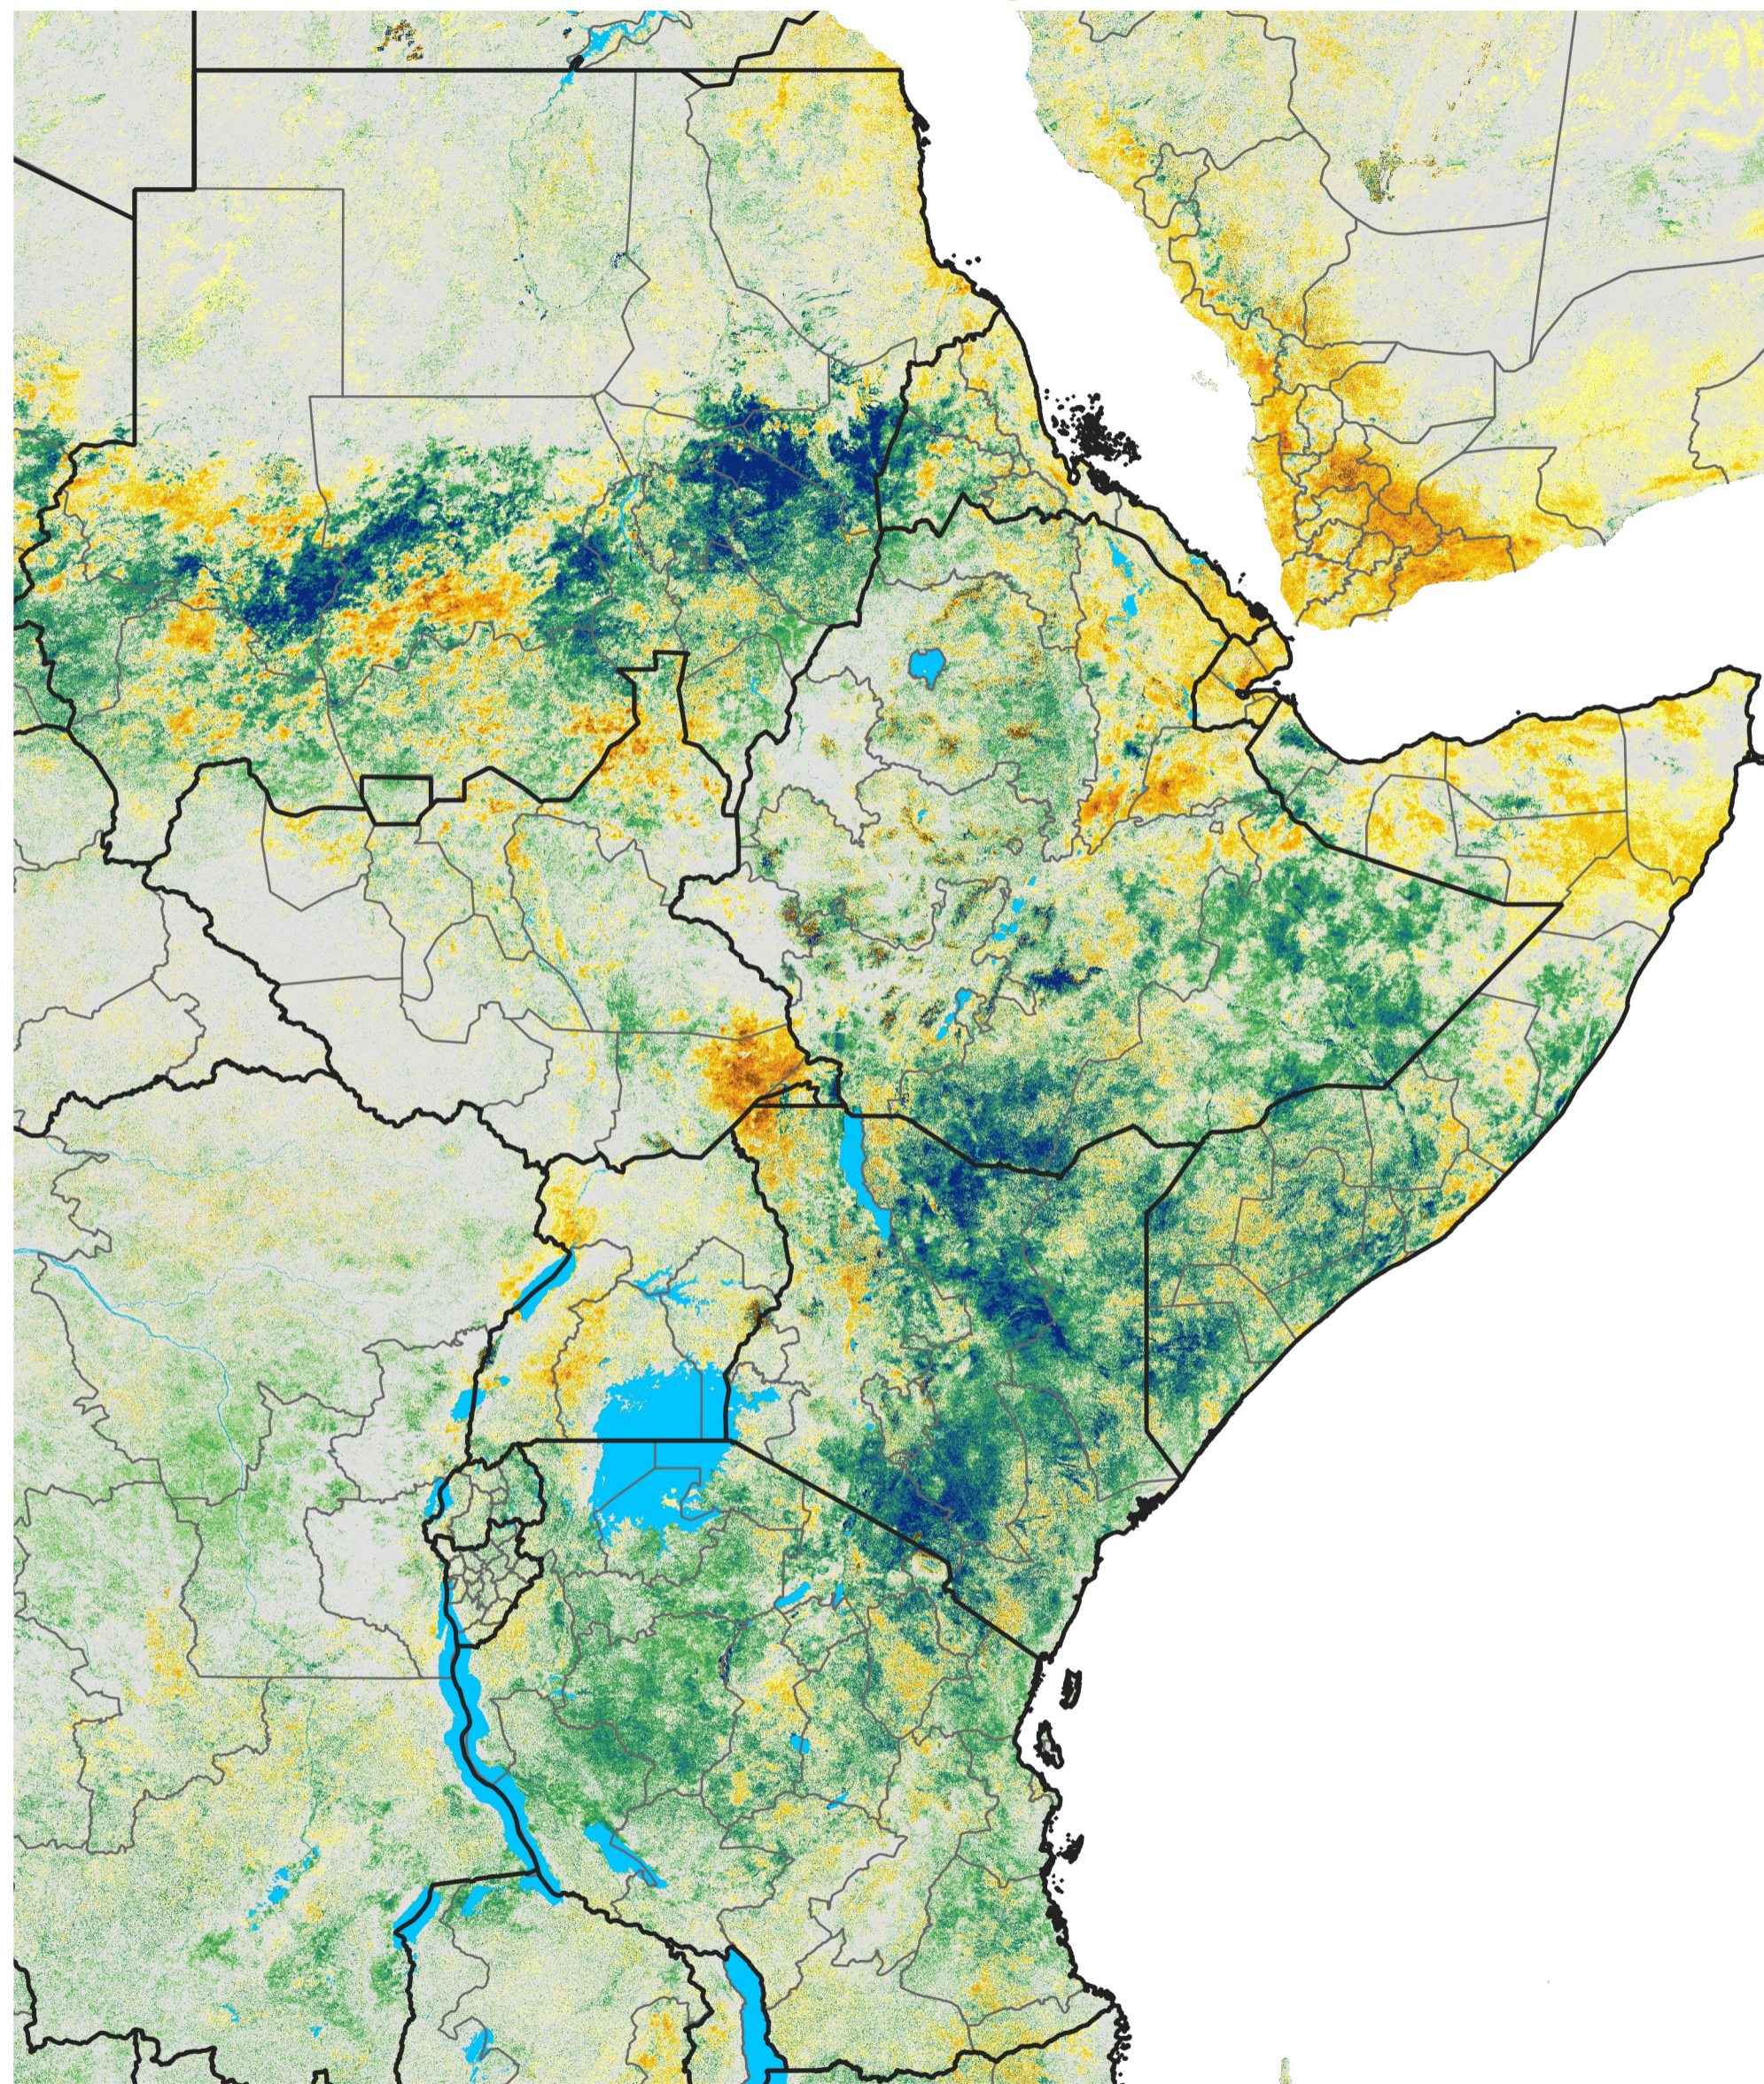

East Africa Percent of Mean NDVI

2018 / Mean (2012 - 2021)

Period 43 / Jul 26 - Aug 05, 2018

Percent of Normal