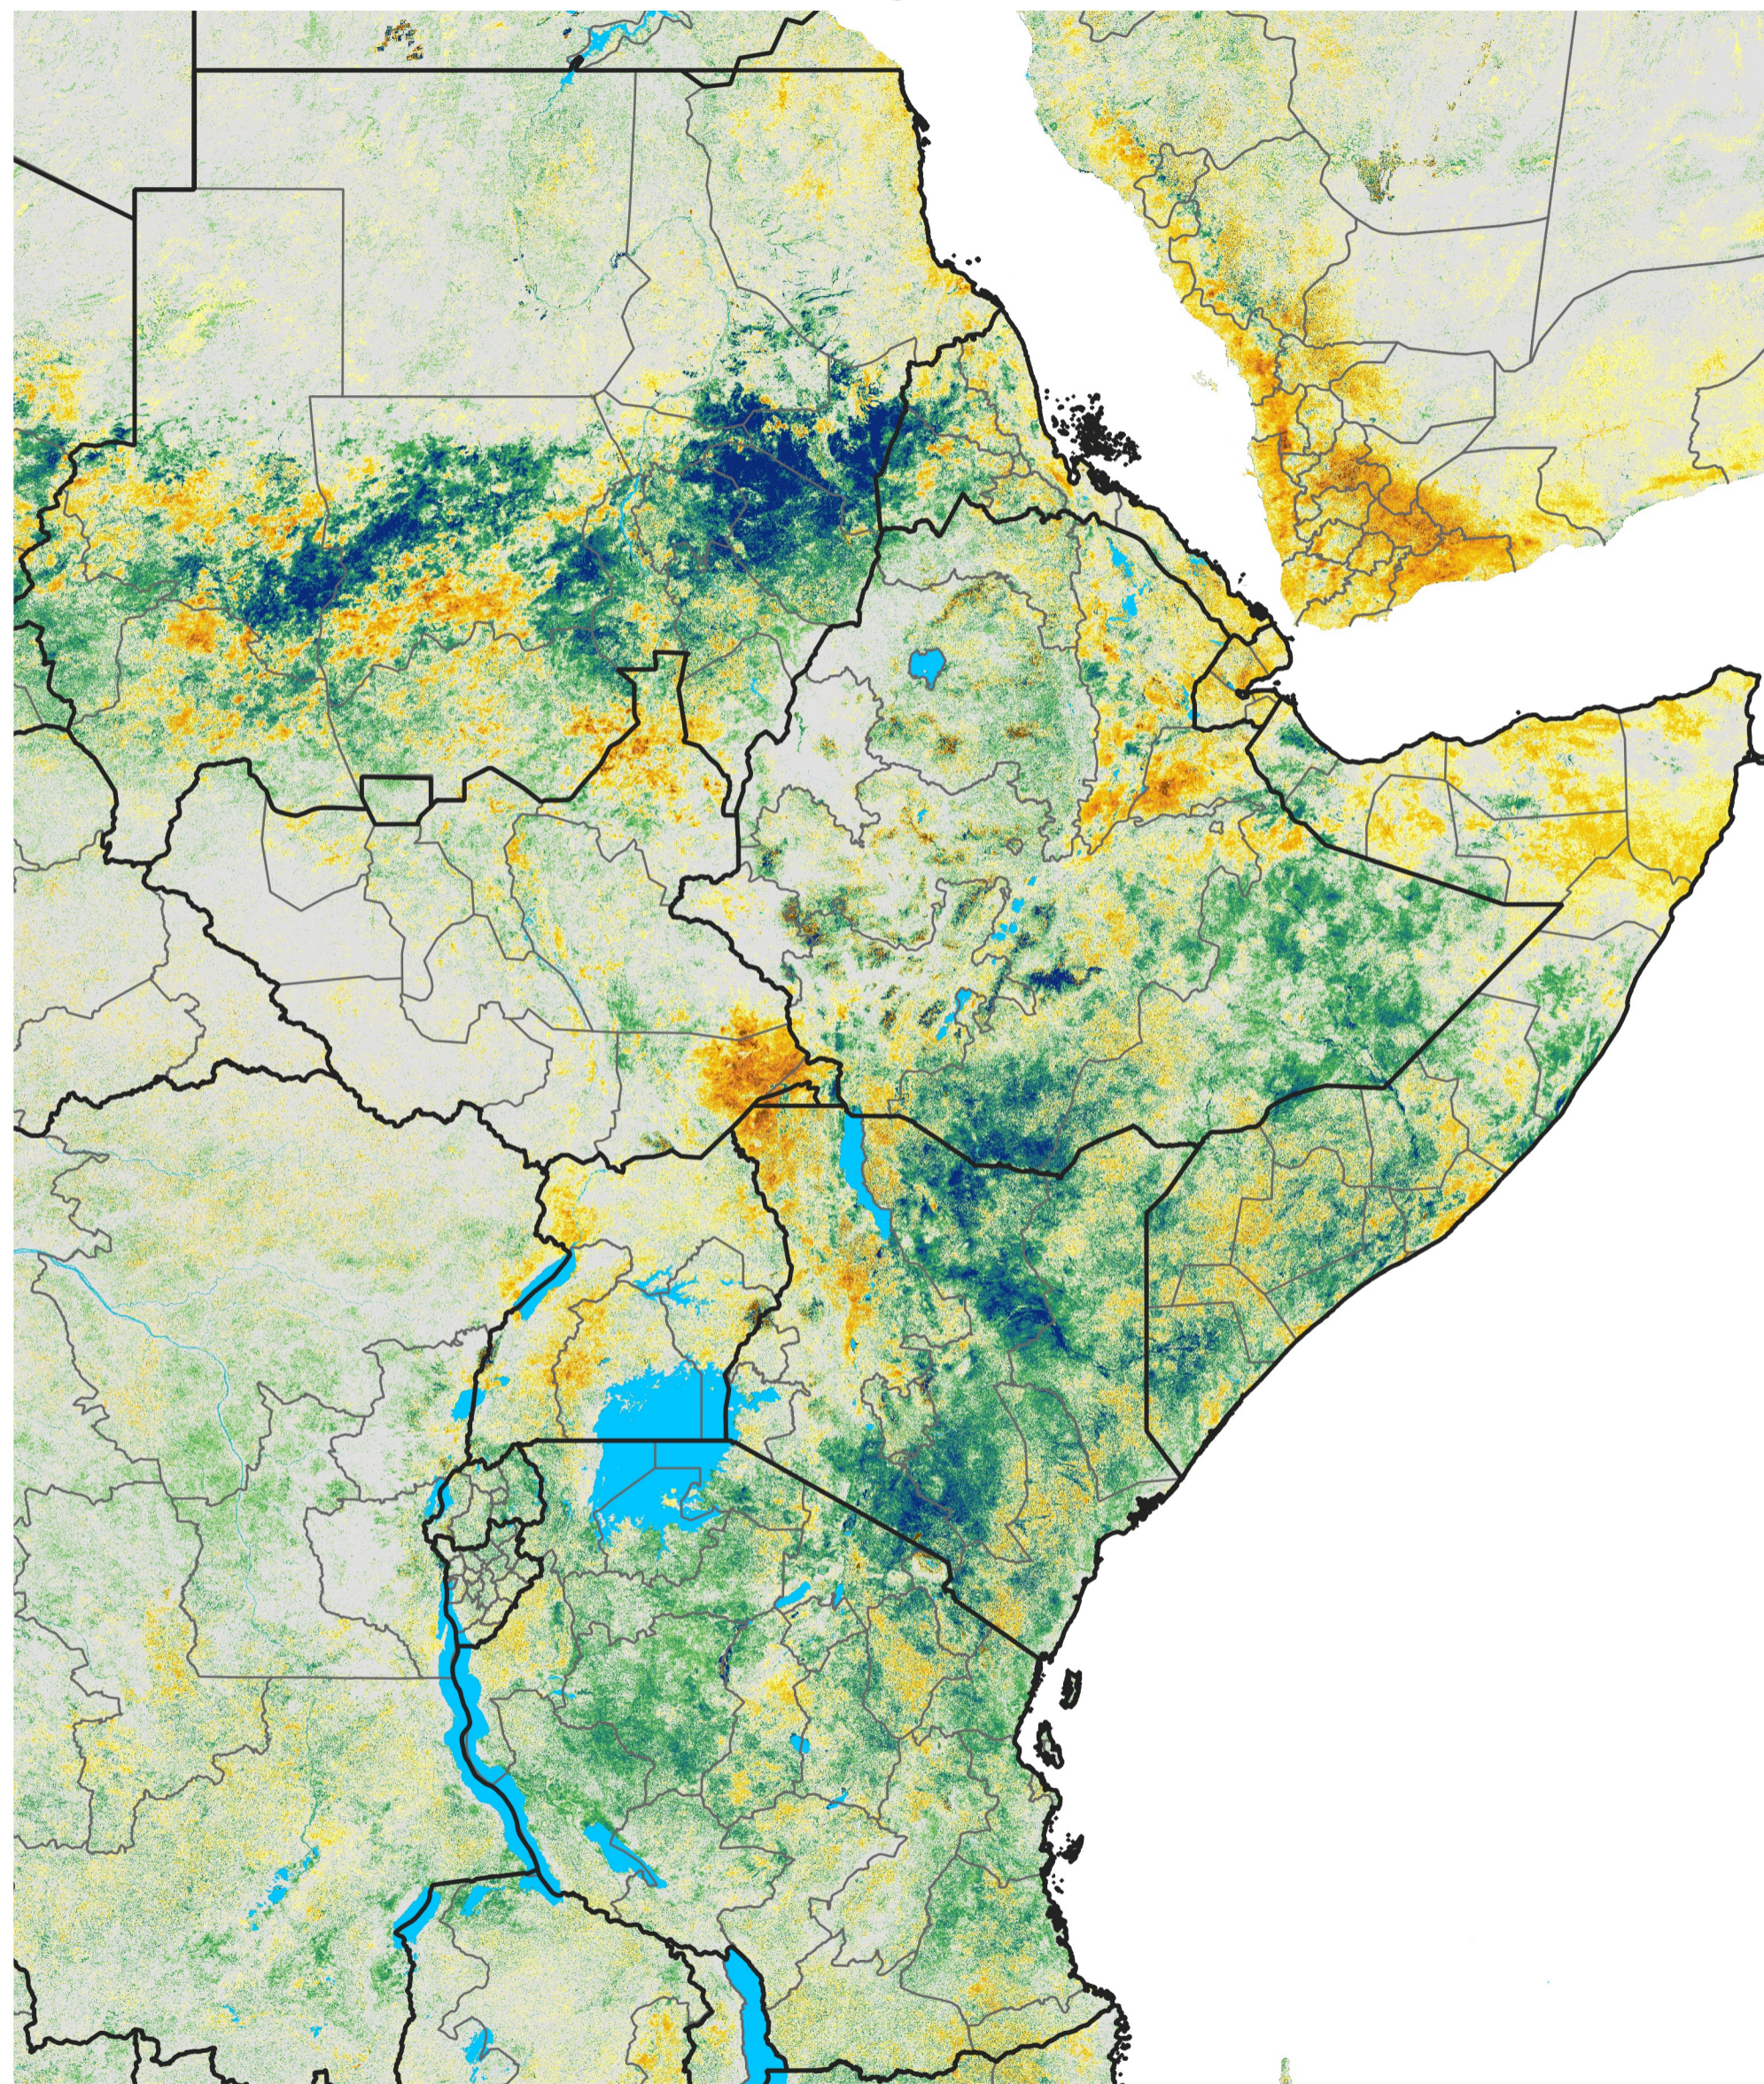

East Africa Percent of Mean NDVI

2018 / Mean (2012 - 2021)

Period 45 / Aug 06 - 15, 2018

Percent of Normal