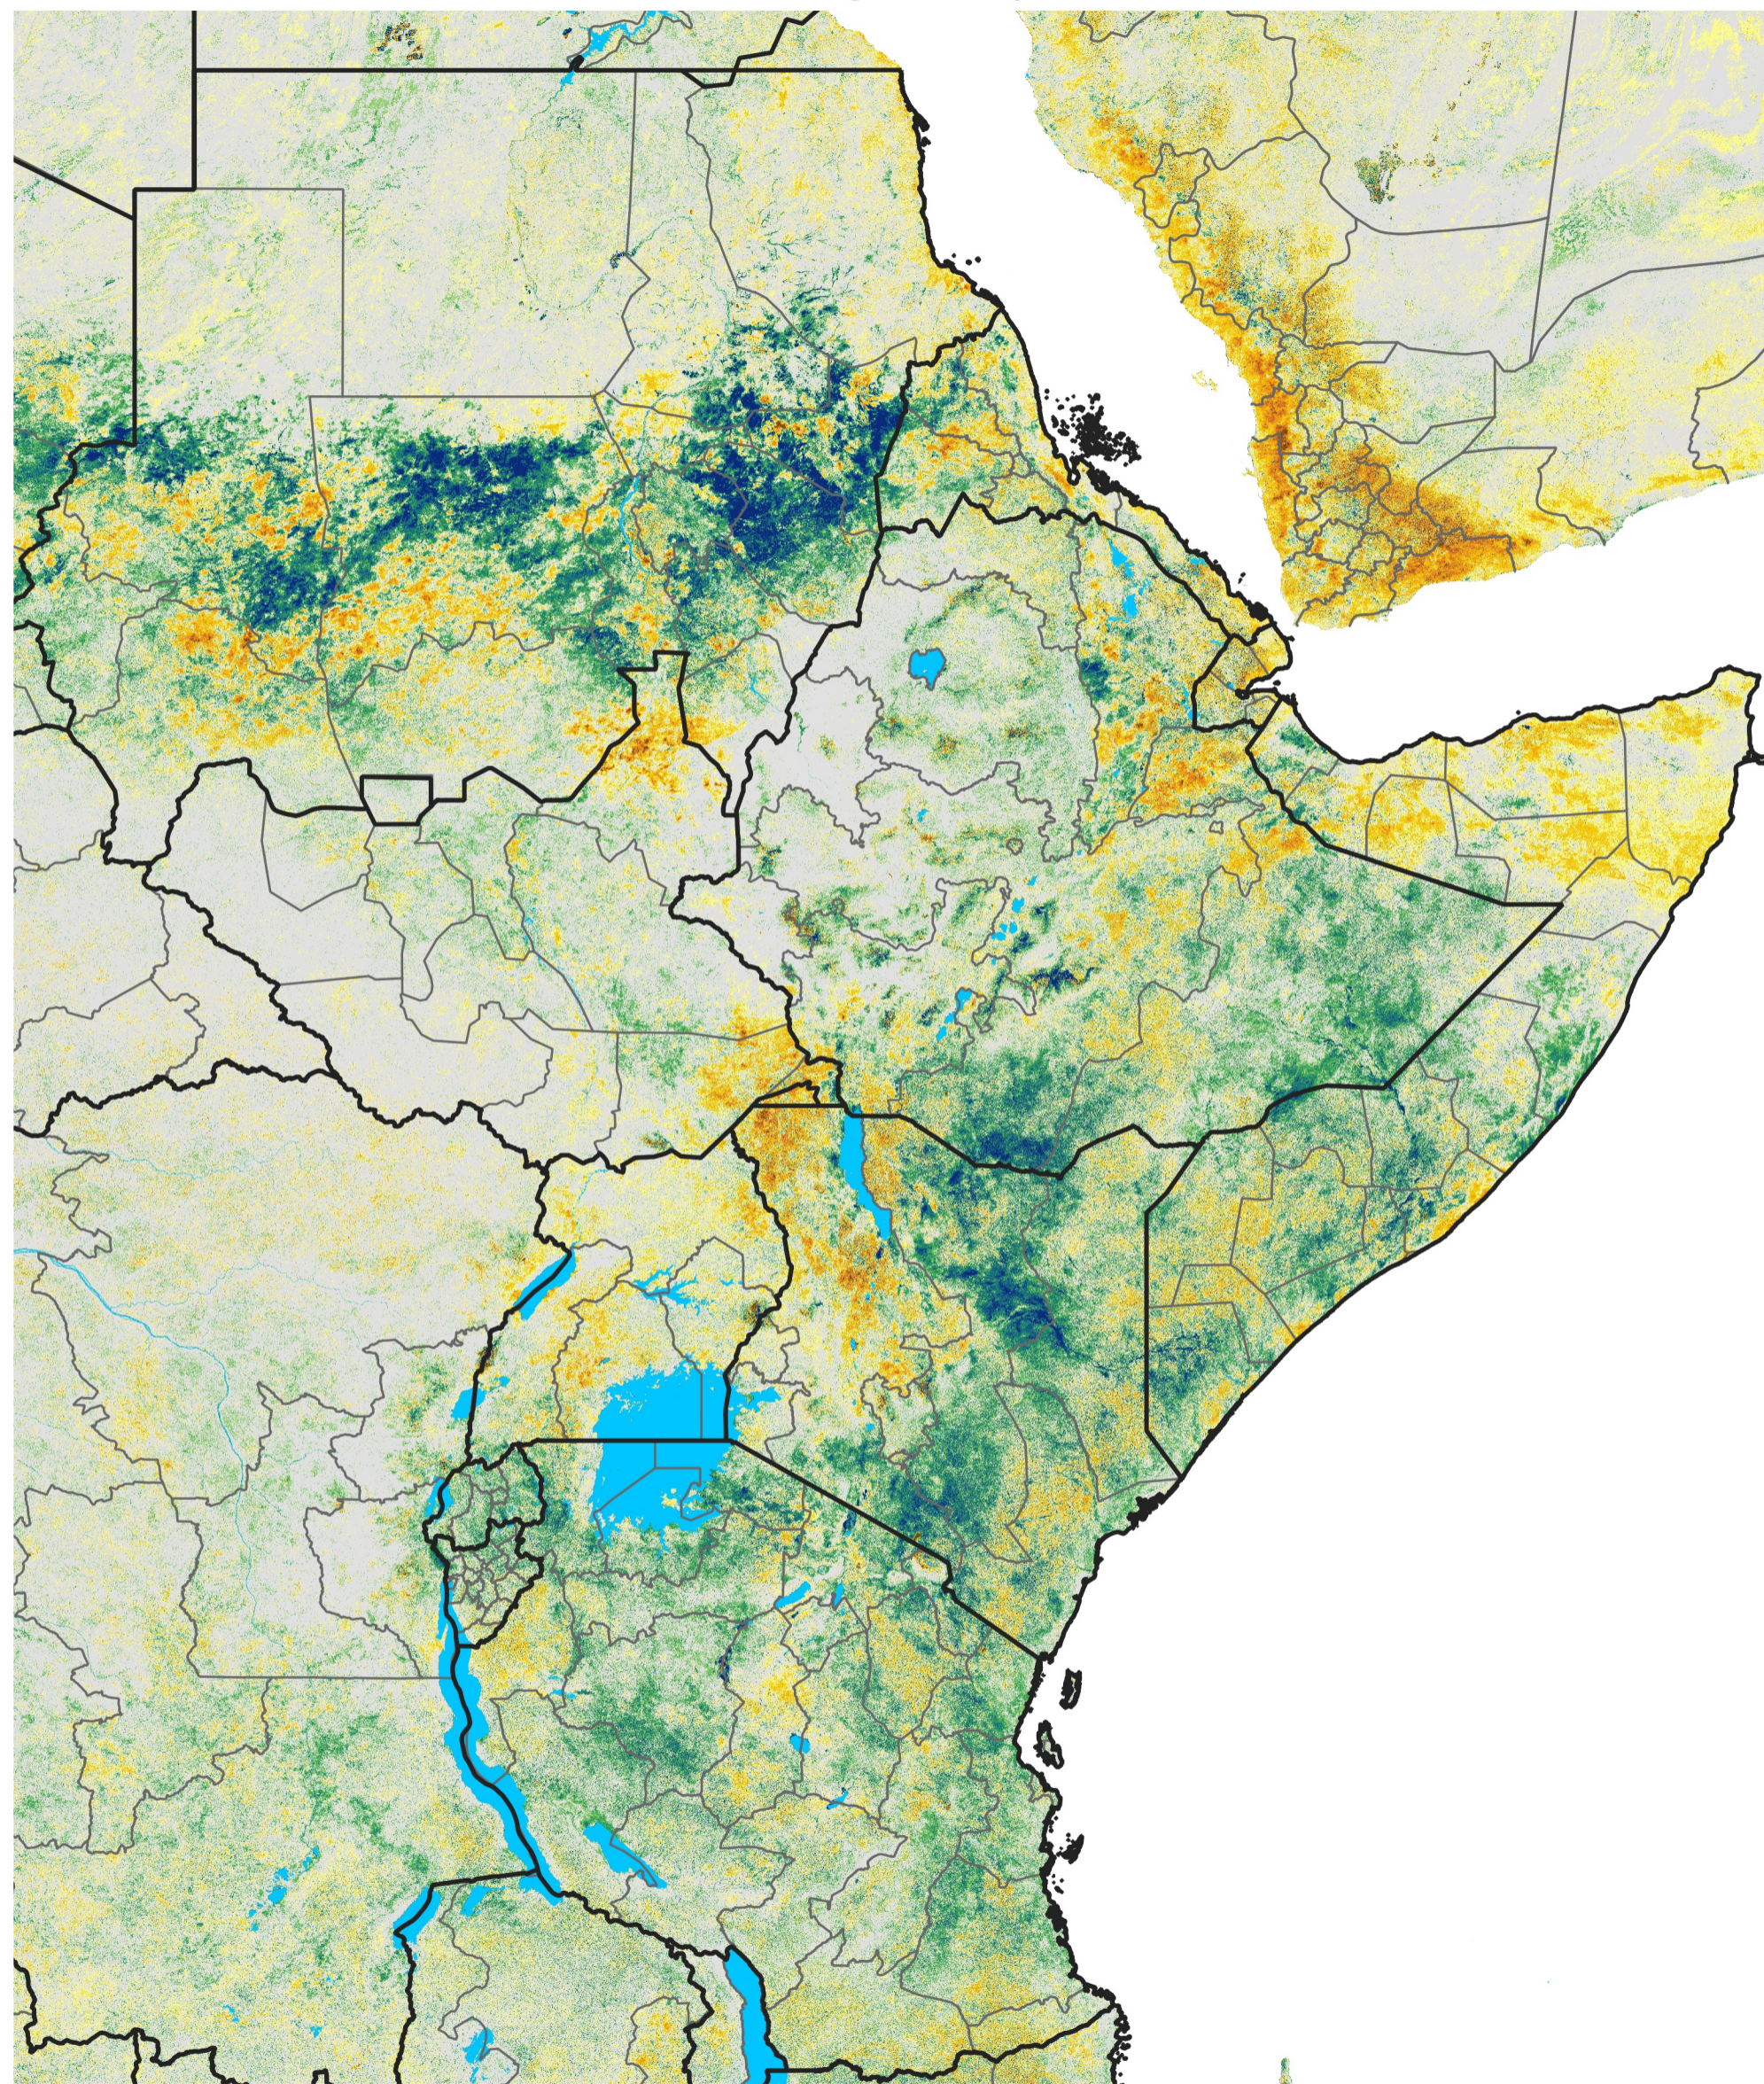

East Africa Percent of Mean NDVI

2018 / Mean (2012 - 2021)

Period 49 / Aug 26 - Sep 05, 2018

Percent of Normal