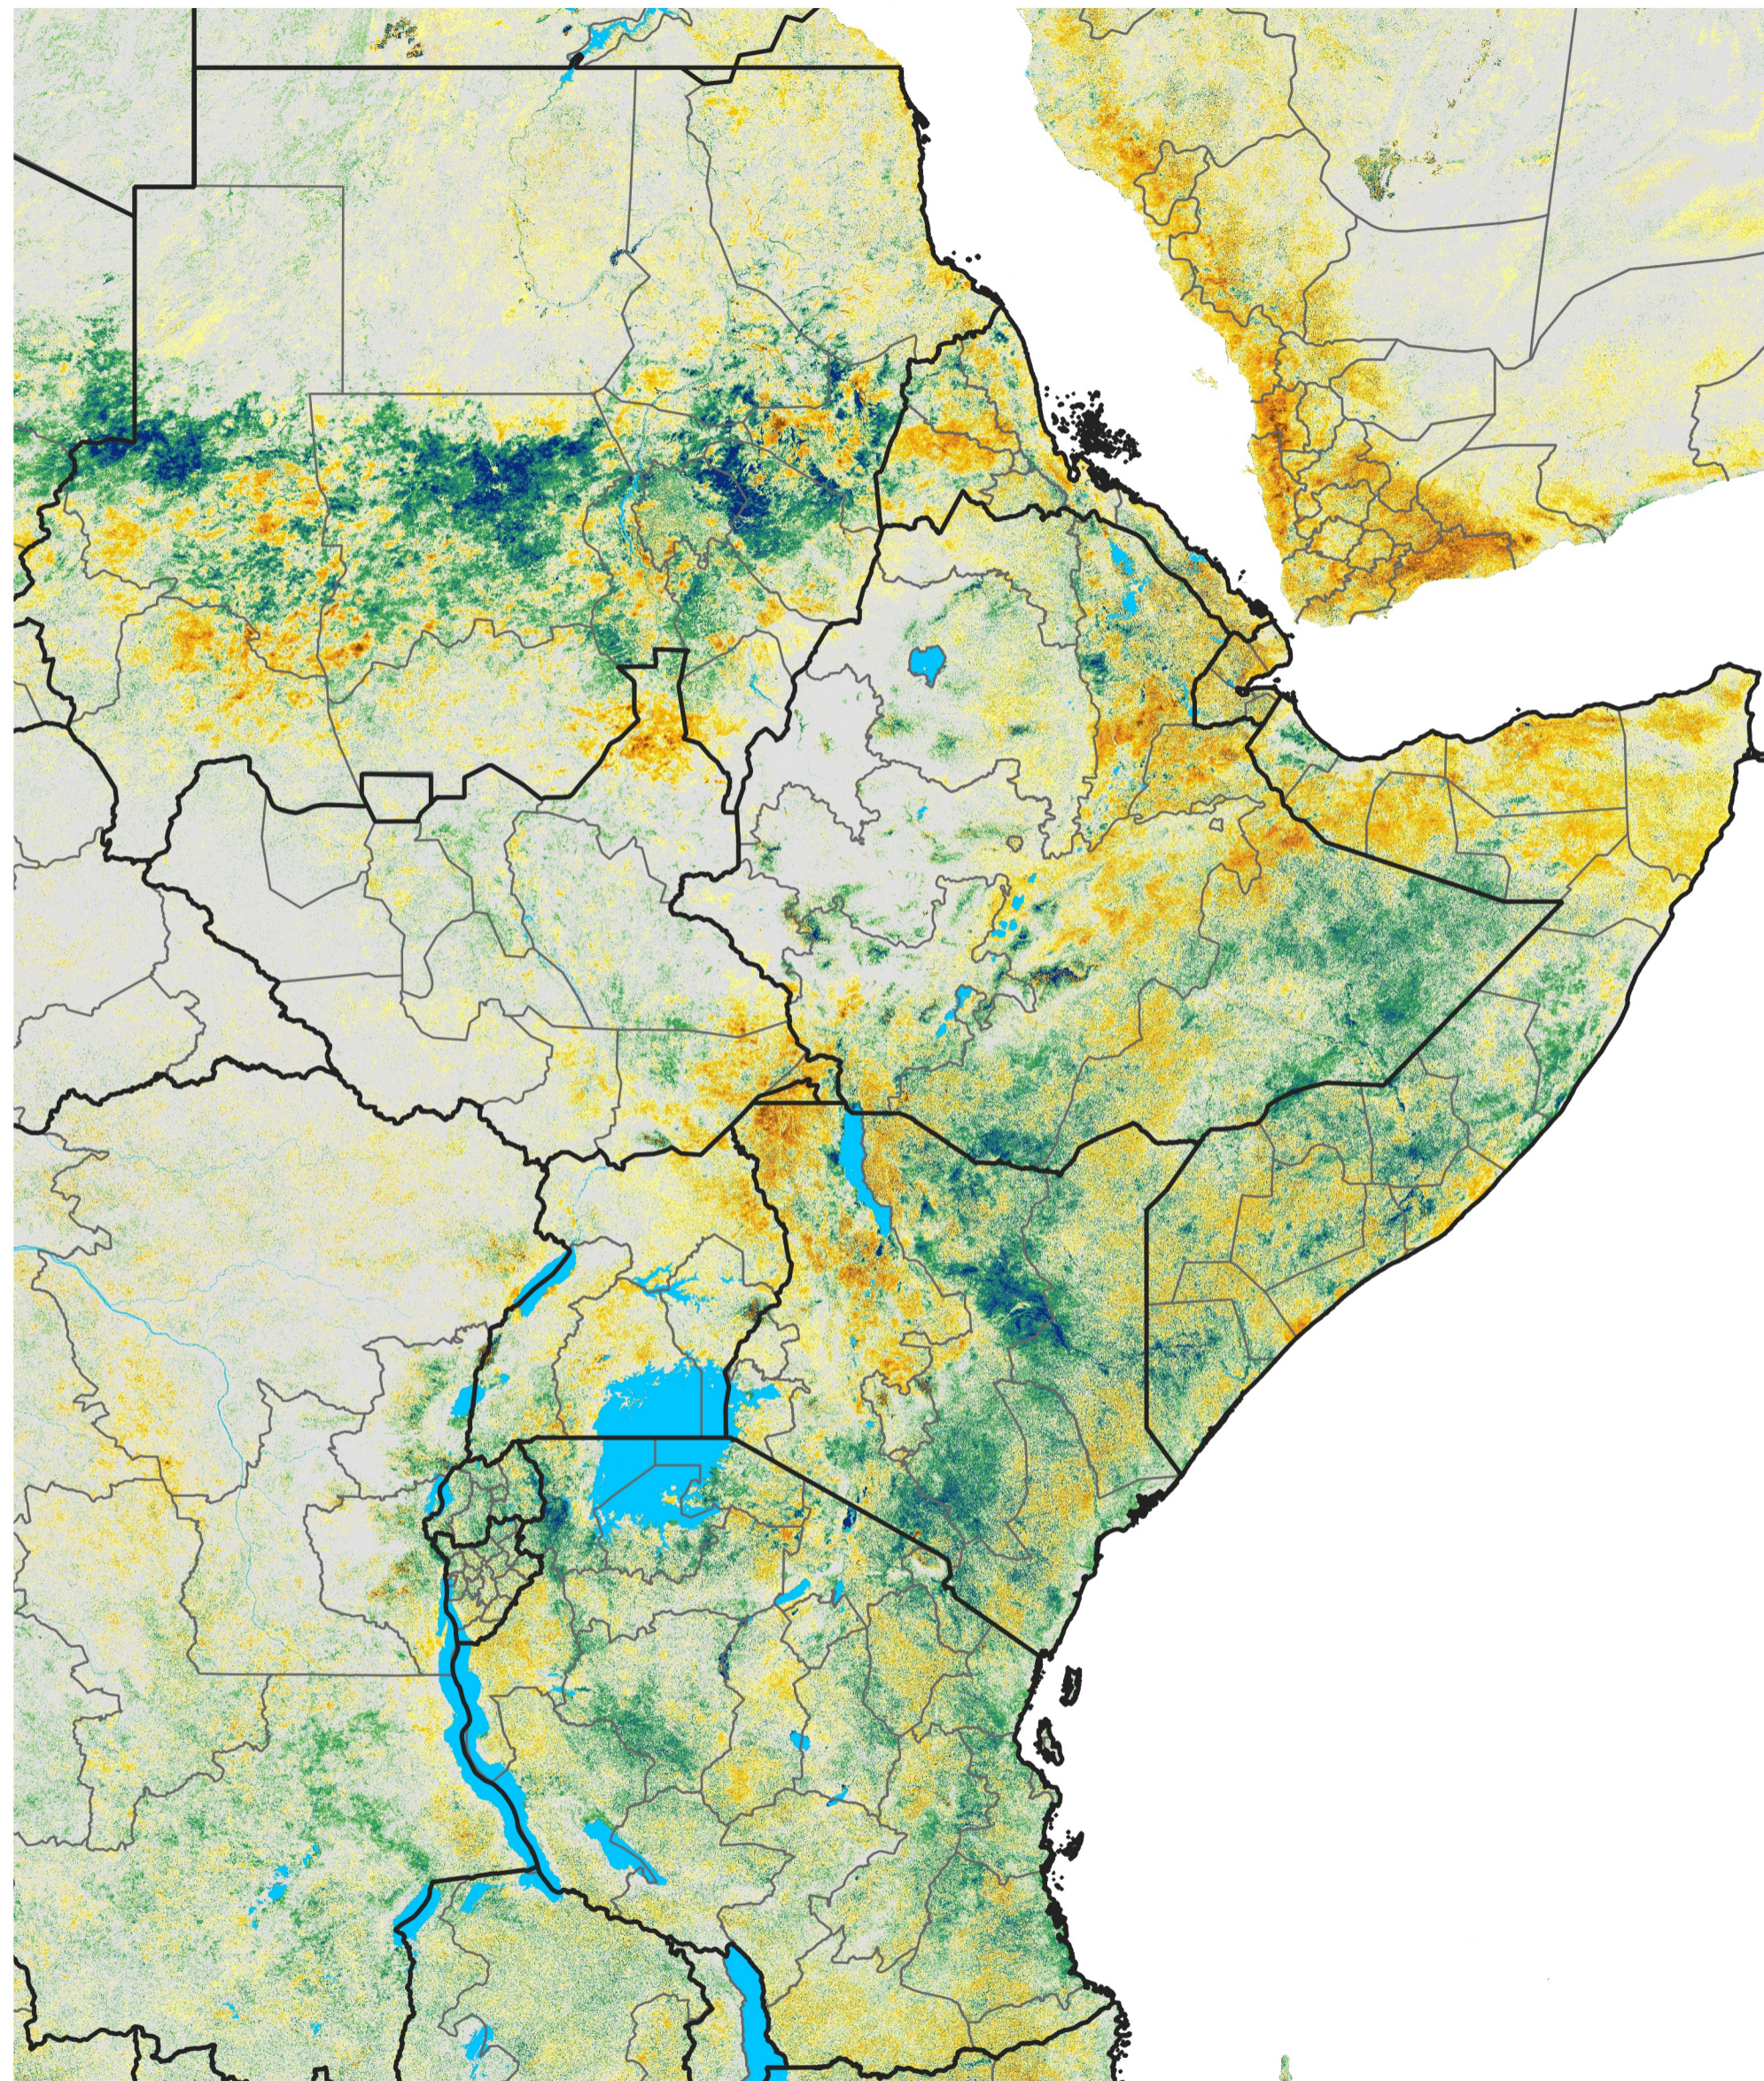

East Africa Percent of Mean NDVI

2018 / Mean (2012 - 2021)

Period 53 / Sep 16 - 25, 2018

Percent of Normal