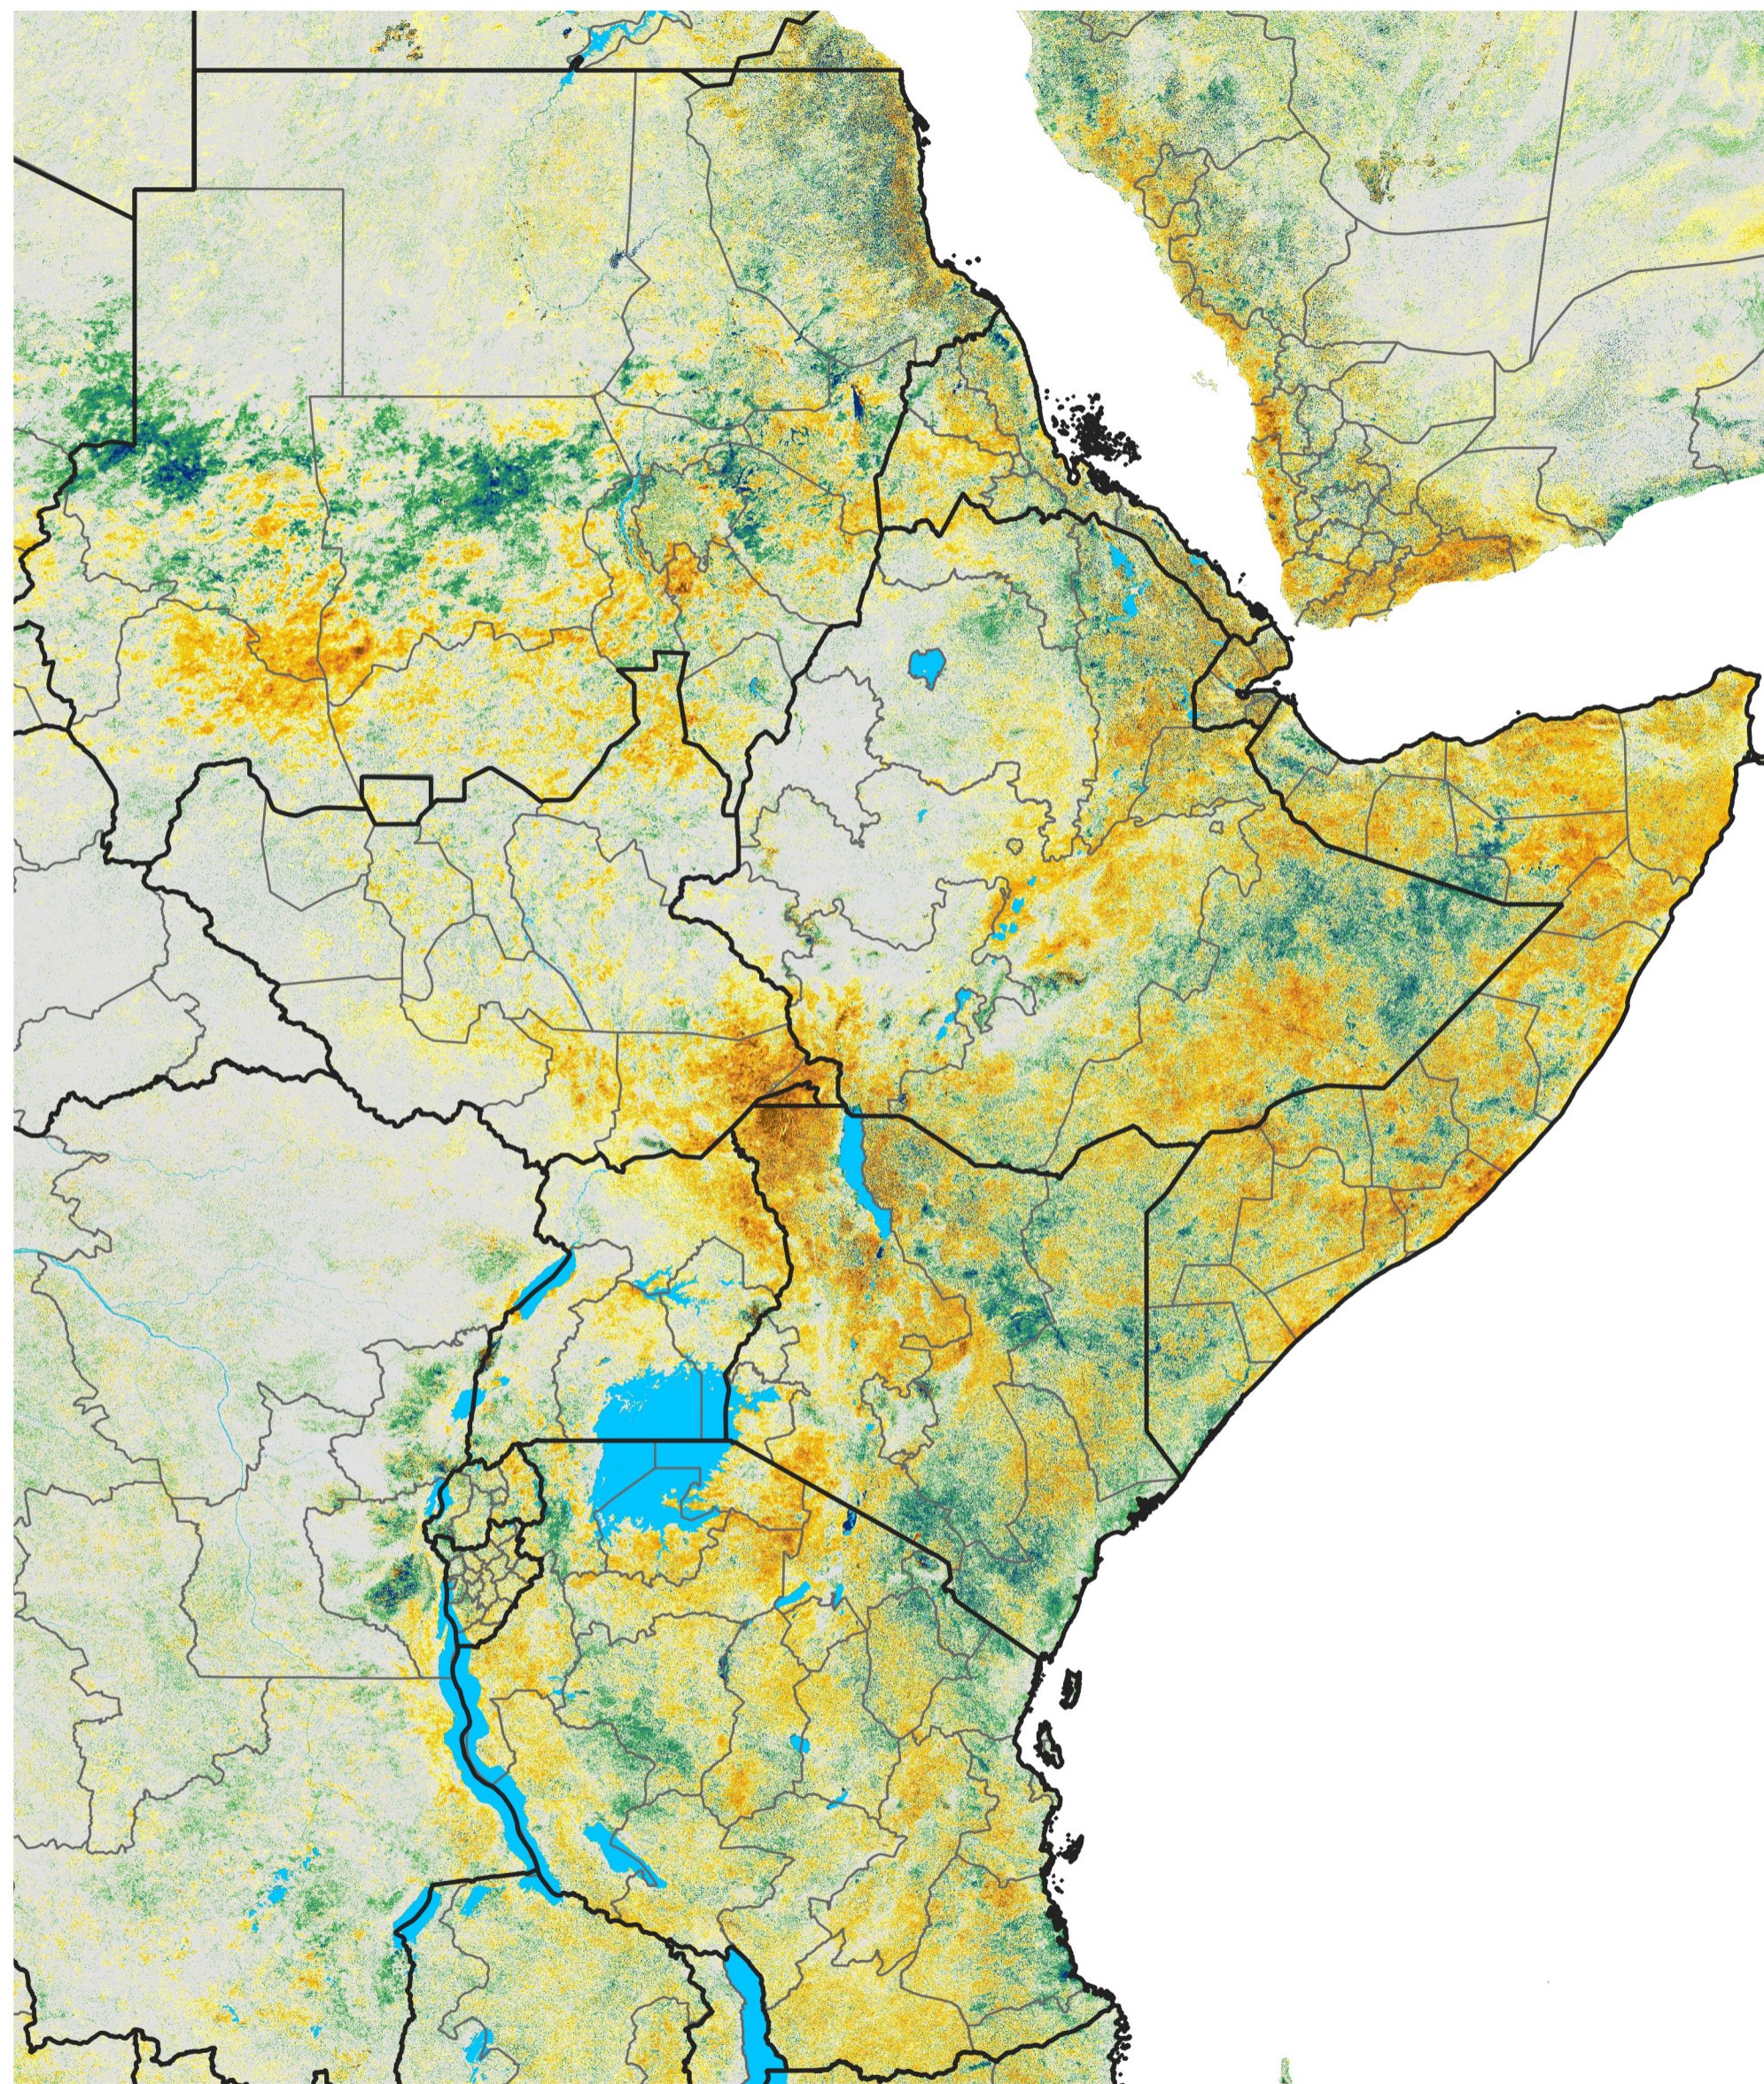

East Africa Percent of Mean NDVI

2018 / Mean (2012 - 2021)

Period 59 / Oct 16 - 25, 2018

Percent of Normal