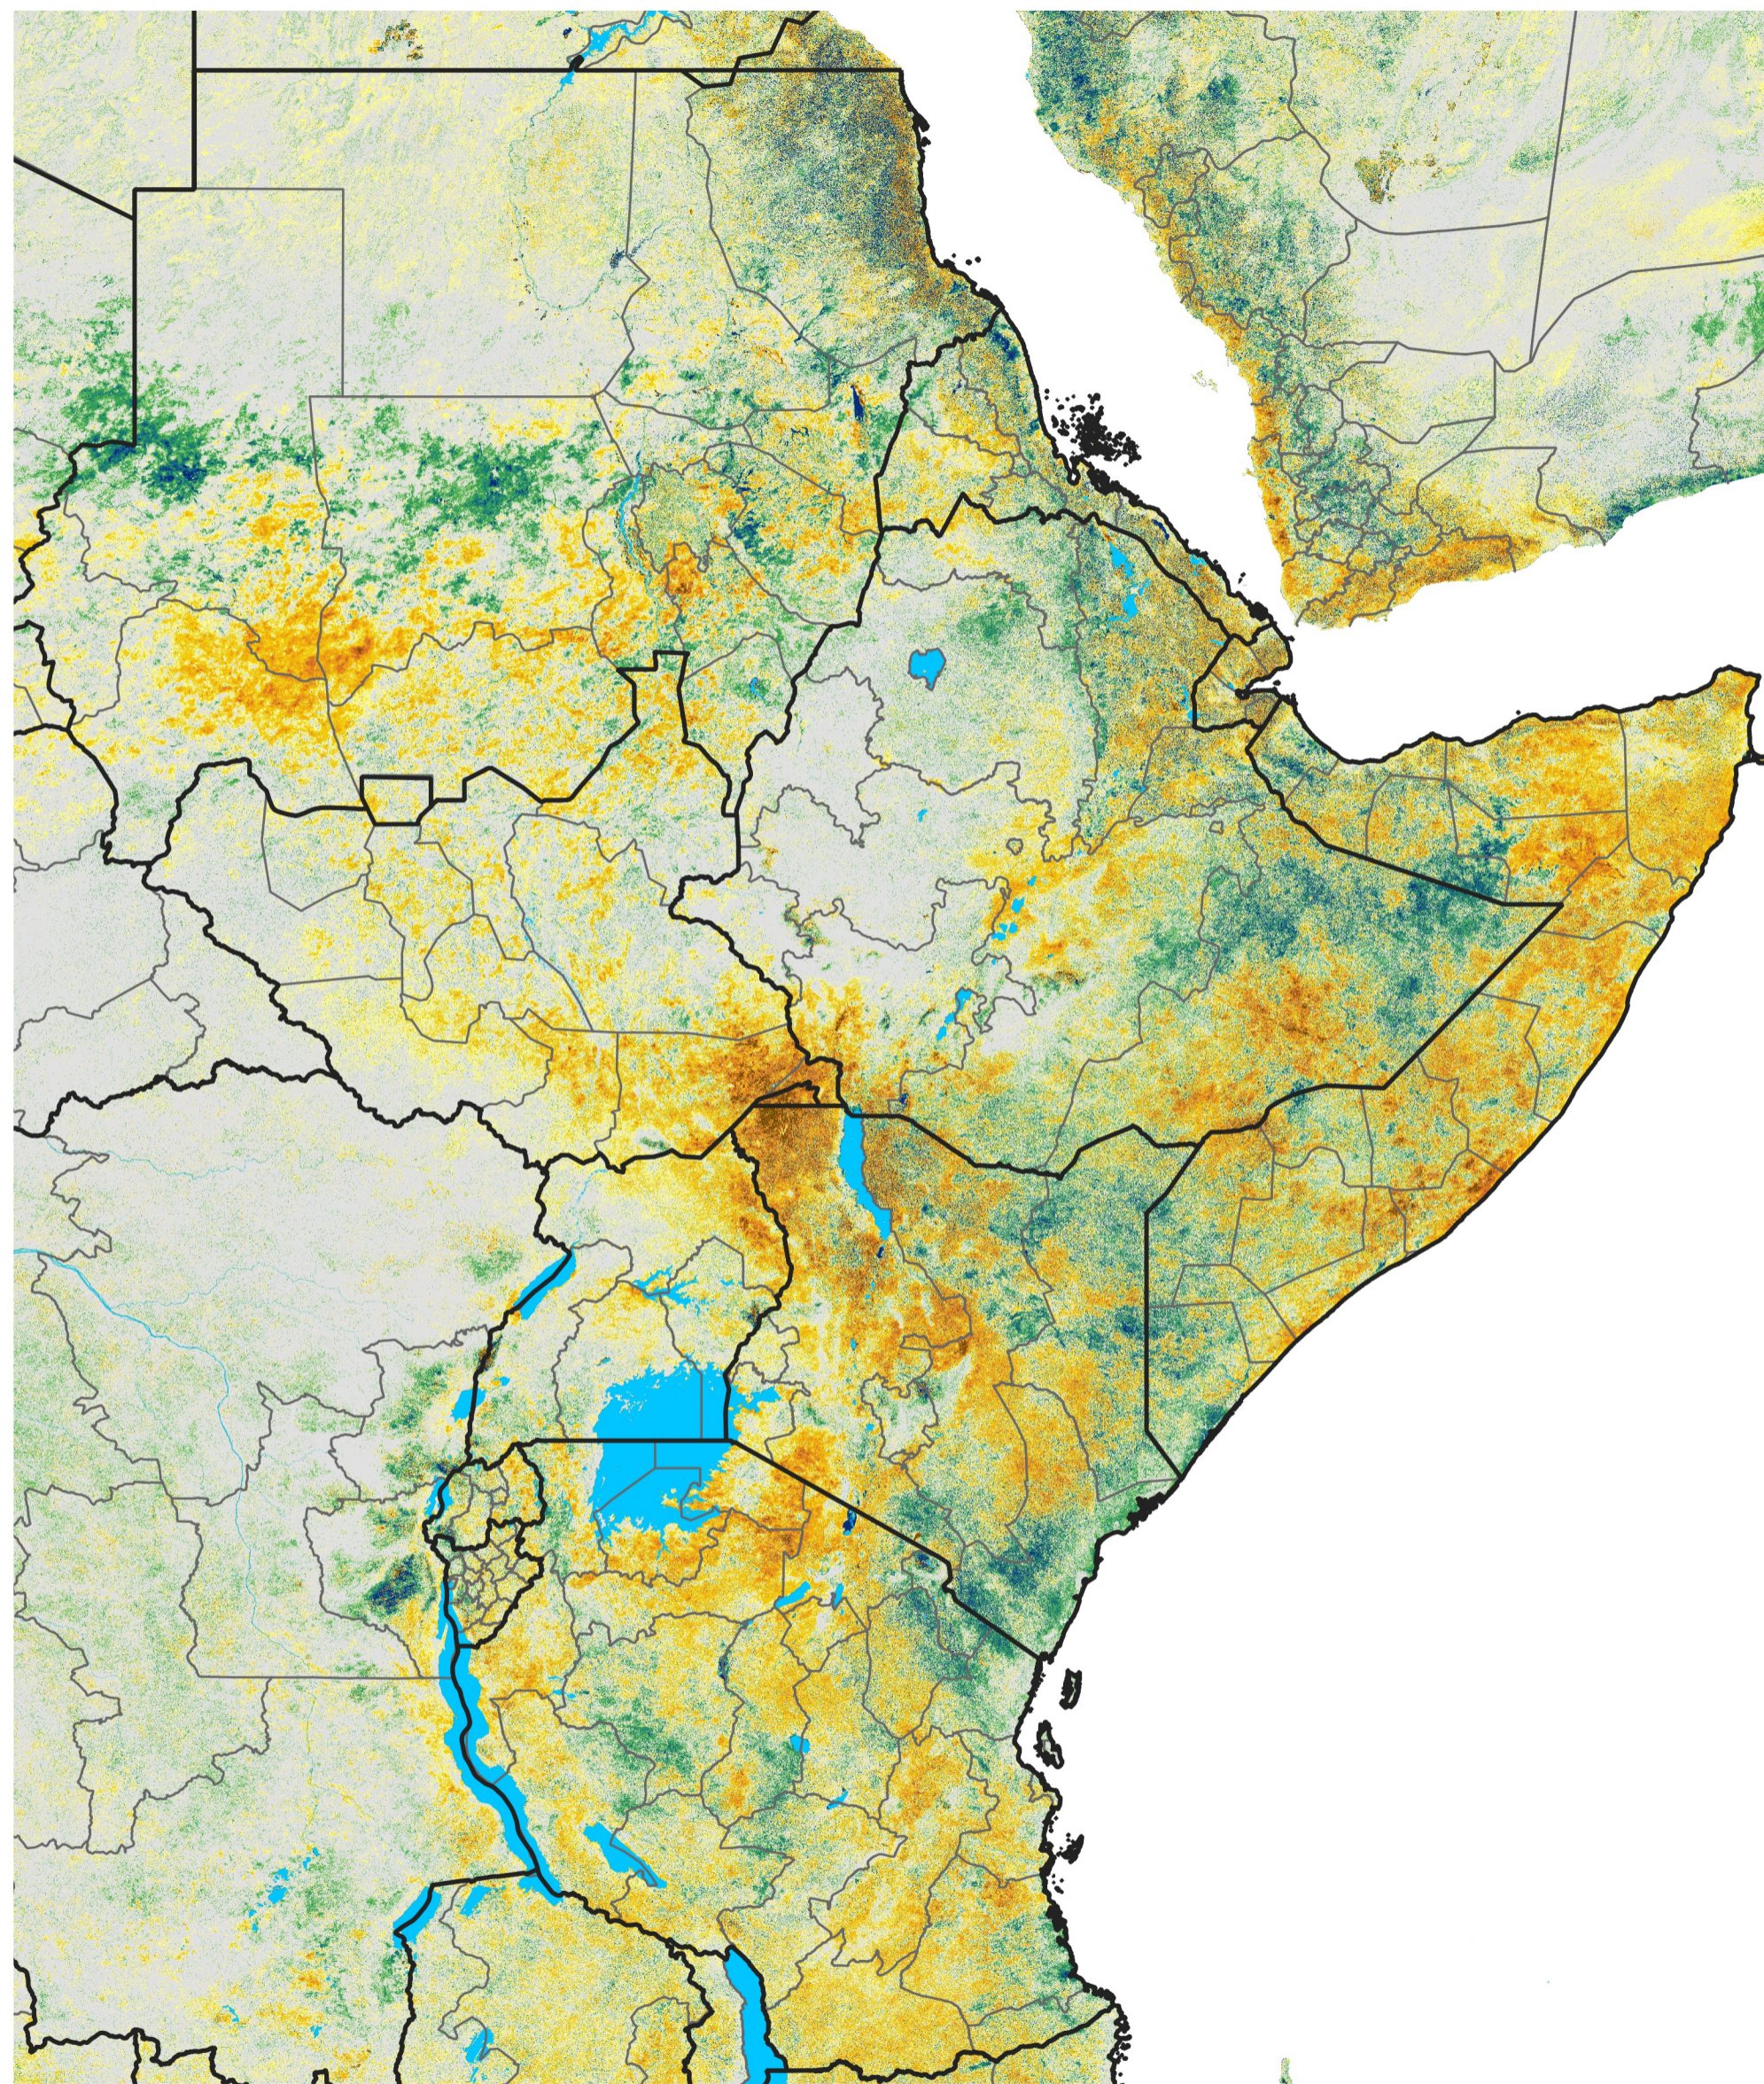

East Africa Percent of Mean NDVI

2018 / Mean (2012 - 2021)

Period 61 / Oct 26 - Nov 05, 2018

Percent of Normal