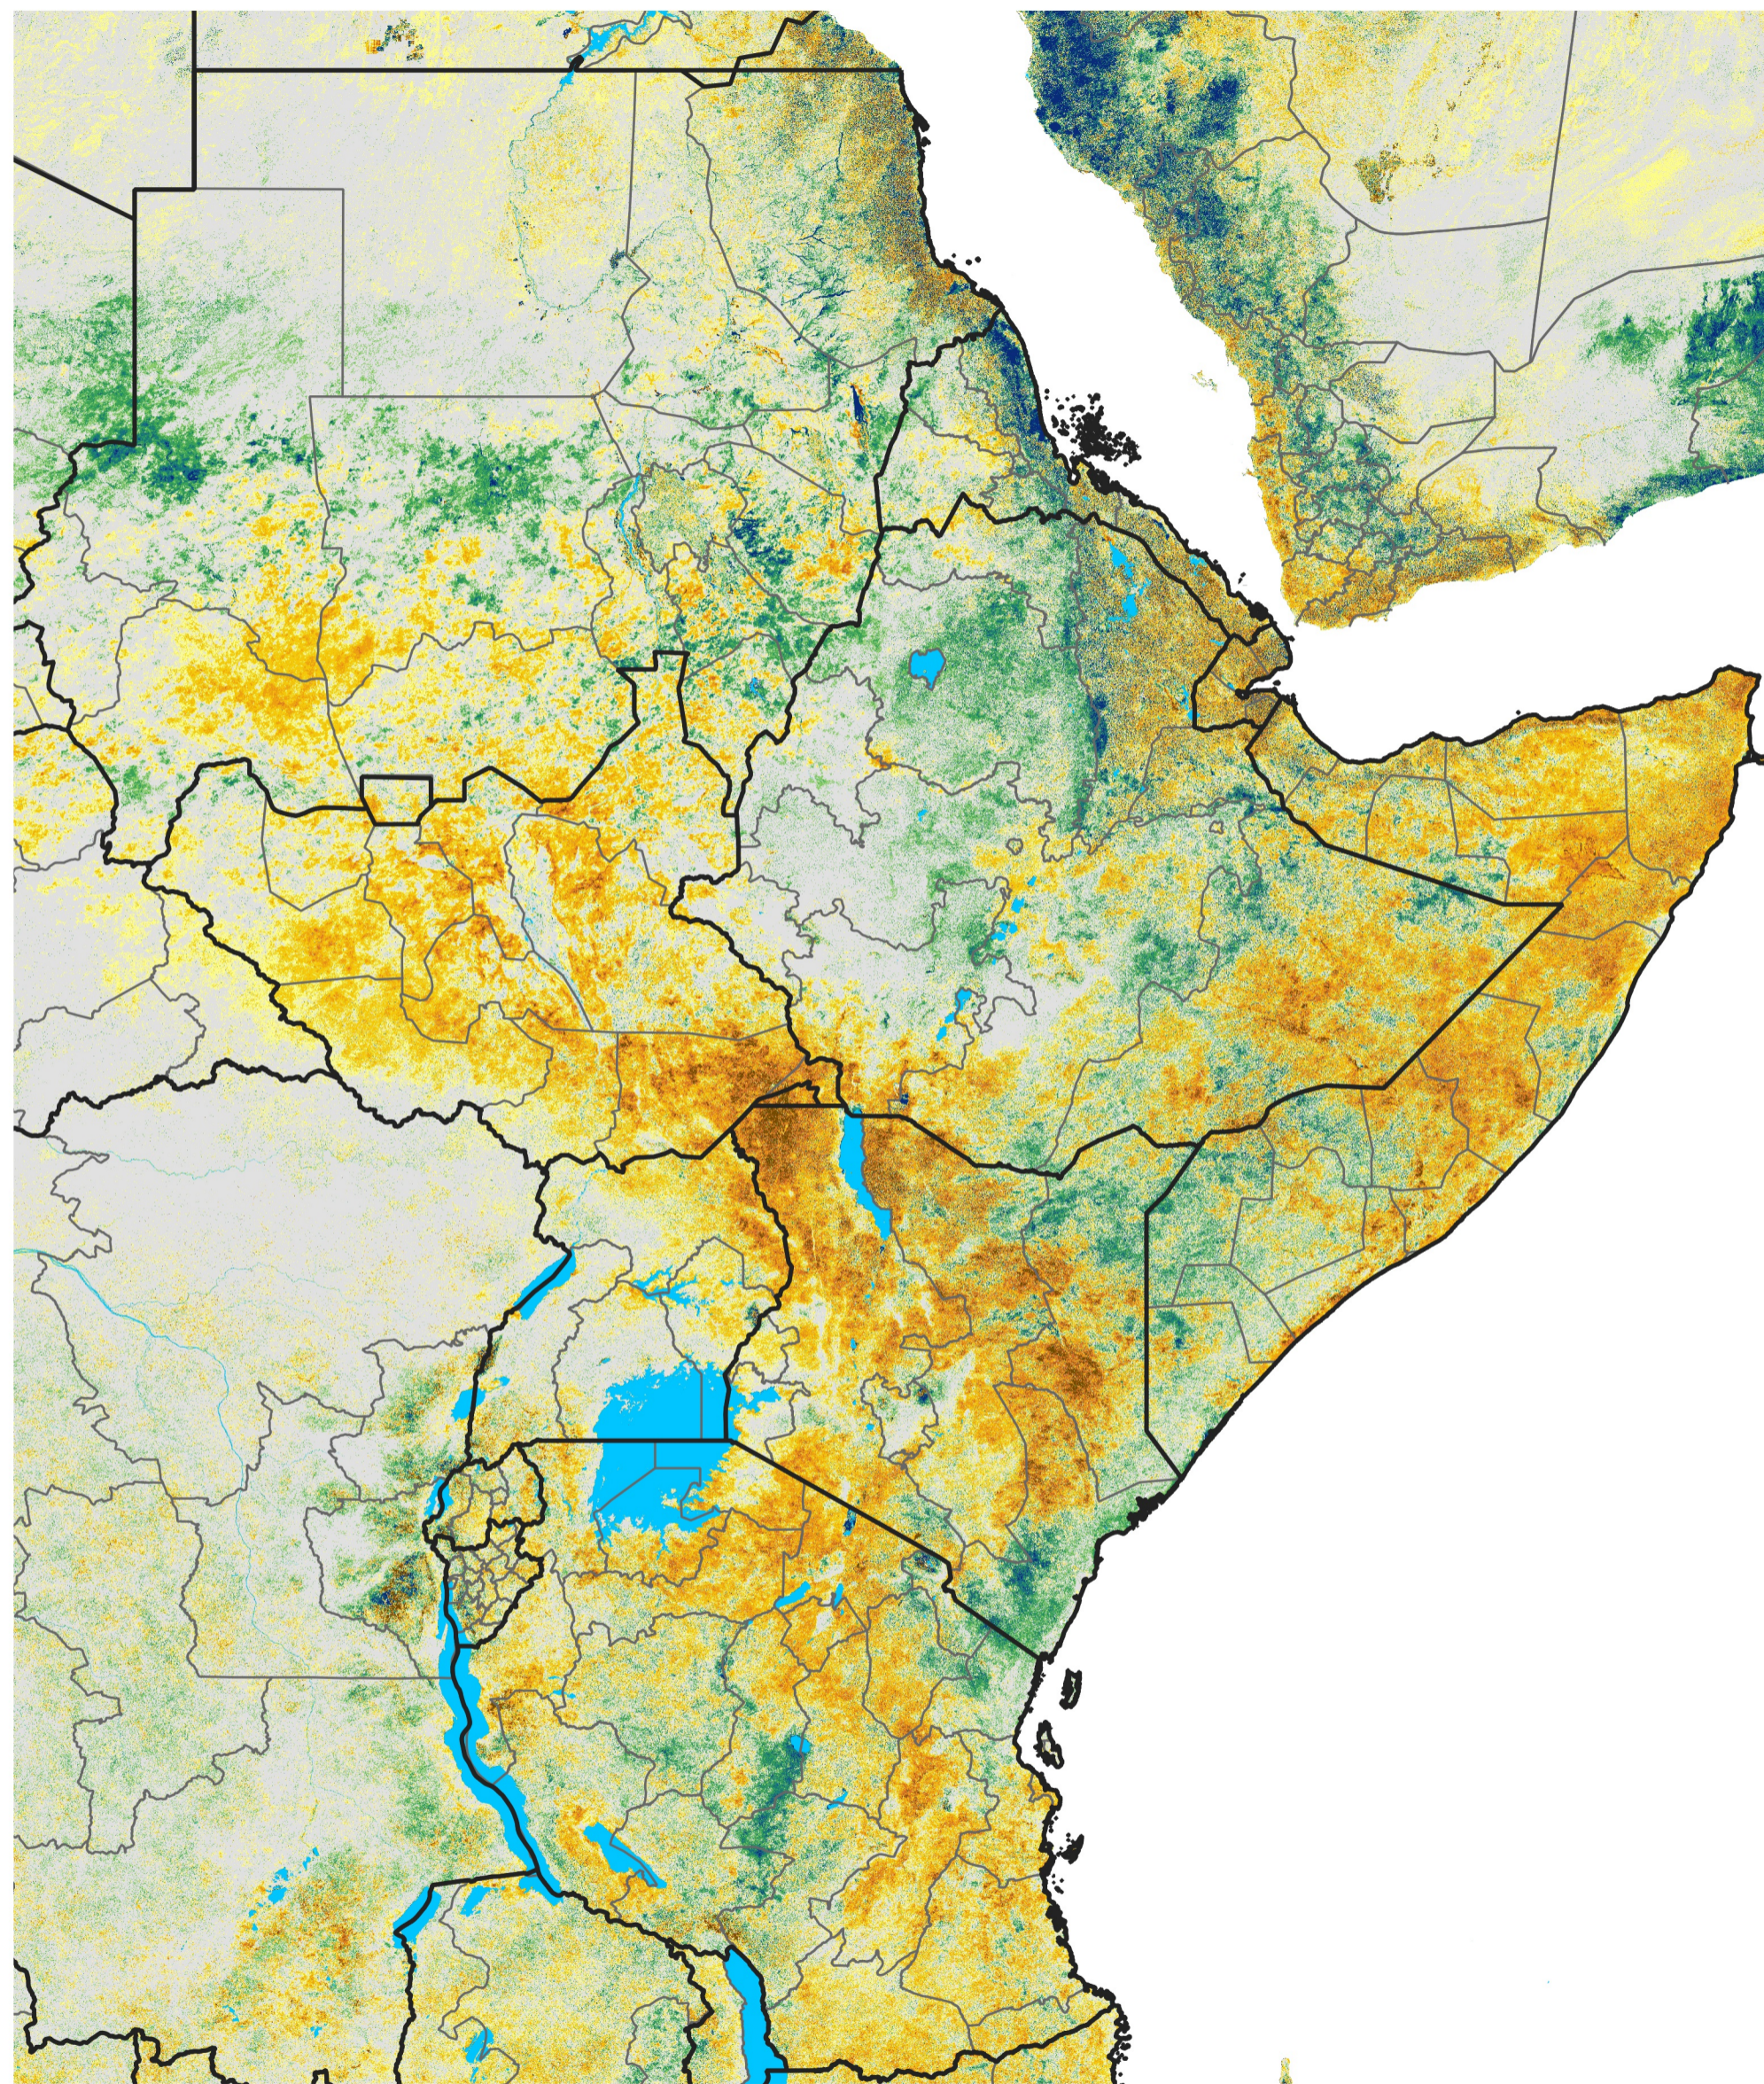

East Africa Percent of Mean NDVI

2018 / Mean (2012 - 2021)

Period 67 / Nov 26 - Dec 05, 2018

Percent of Normal