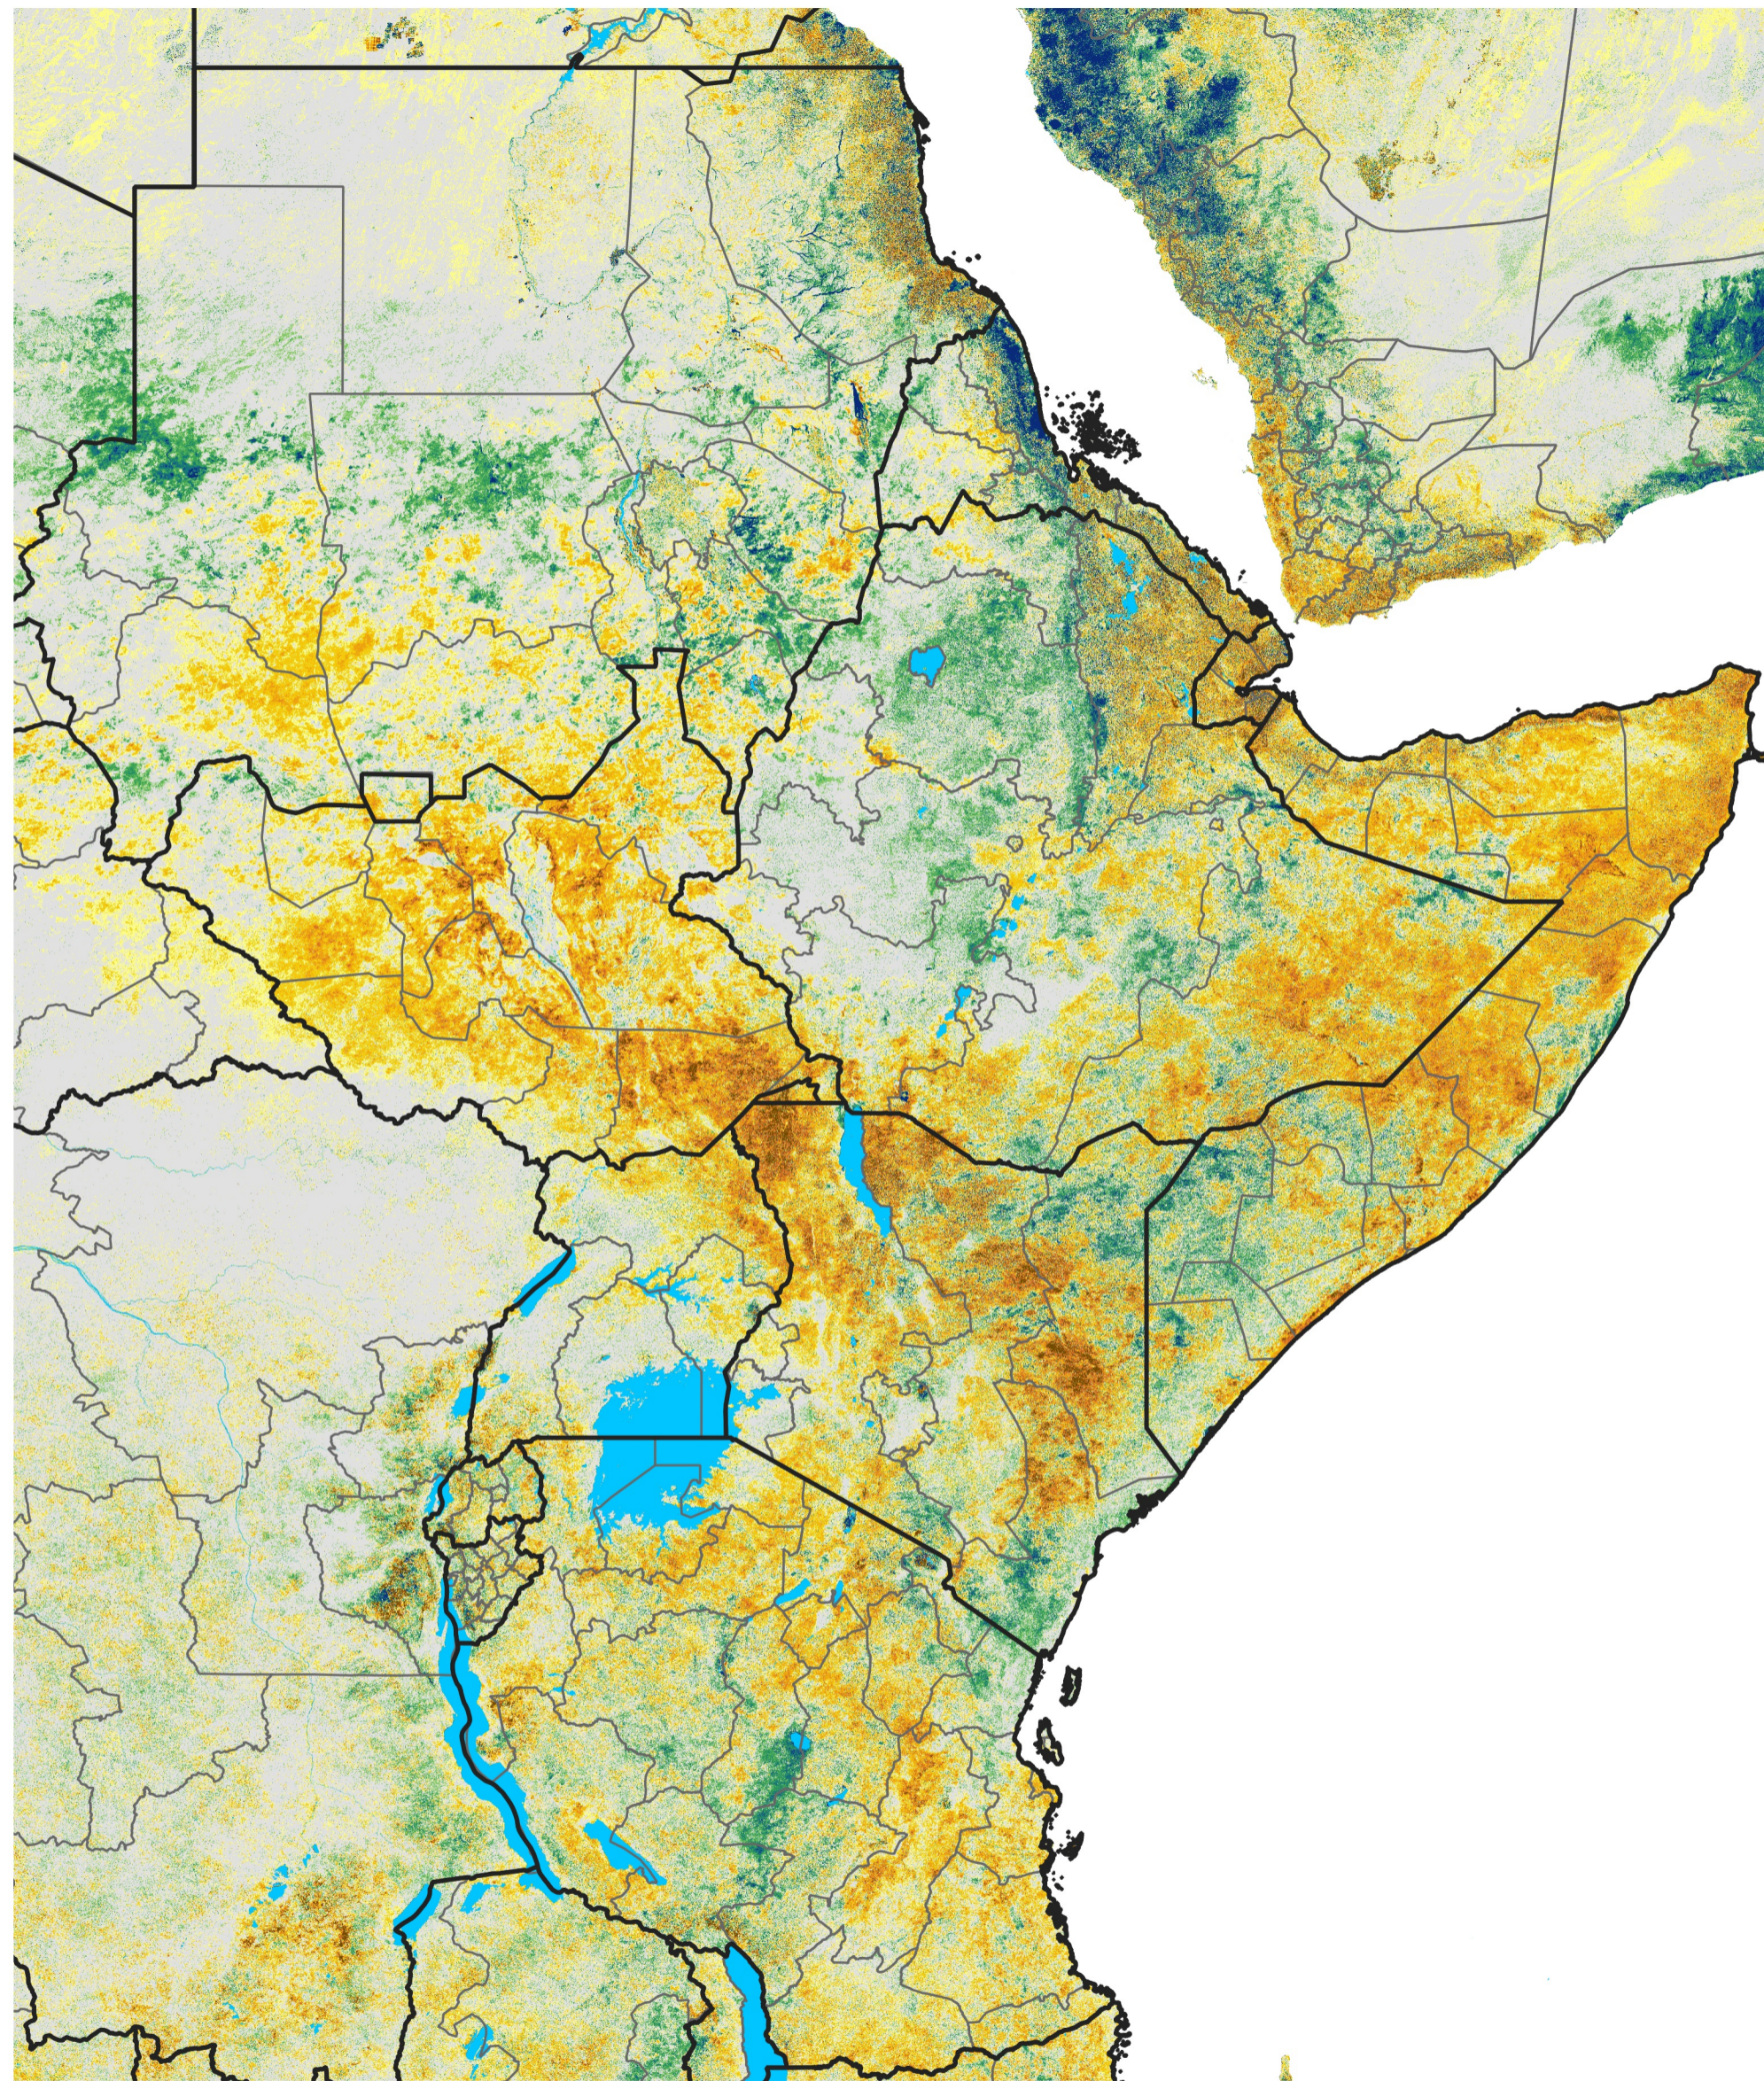

East Africa Percent of Mean NDVI

2018 / Mean (2012 - 2021)

Period 69 / Dec 06 - 15, 2018

Percent of Normal