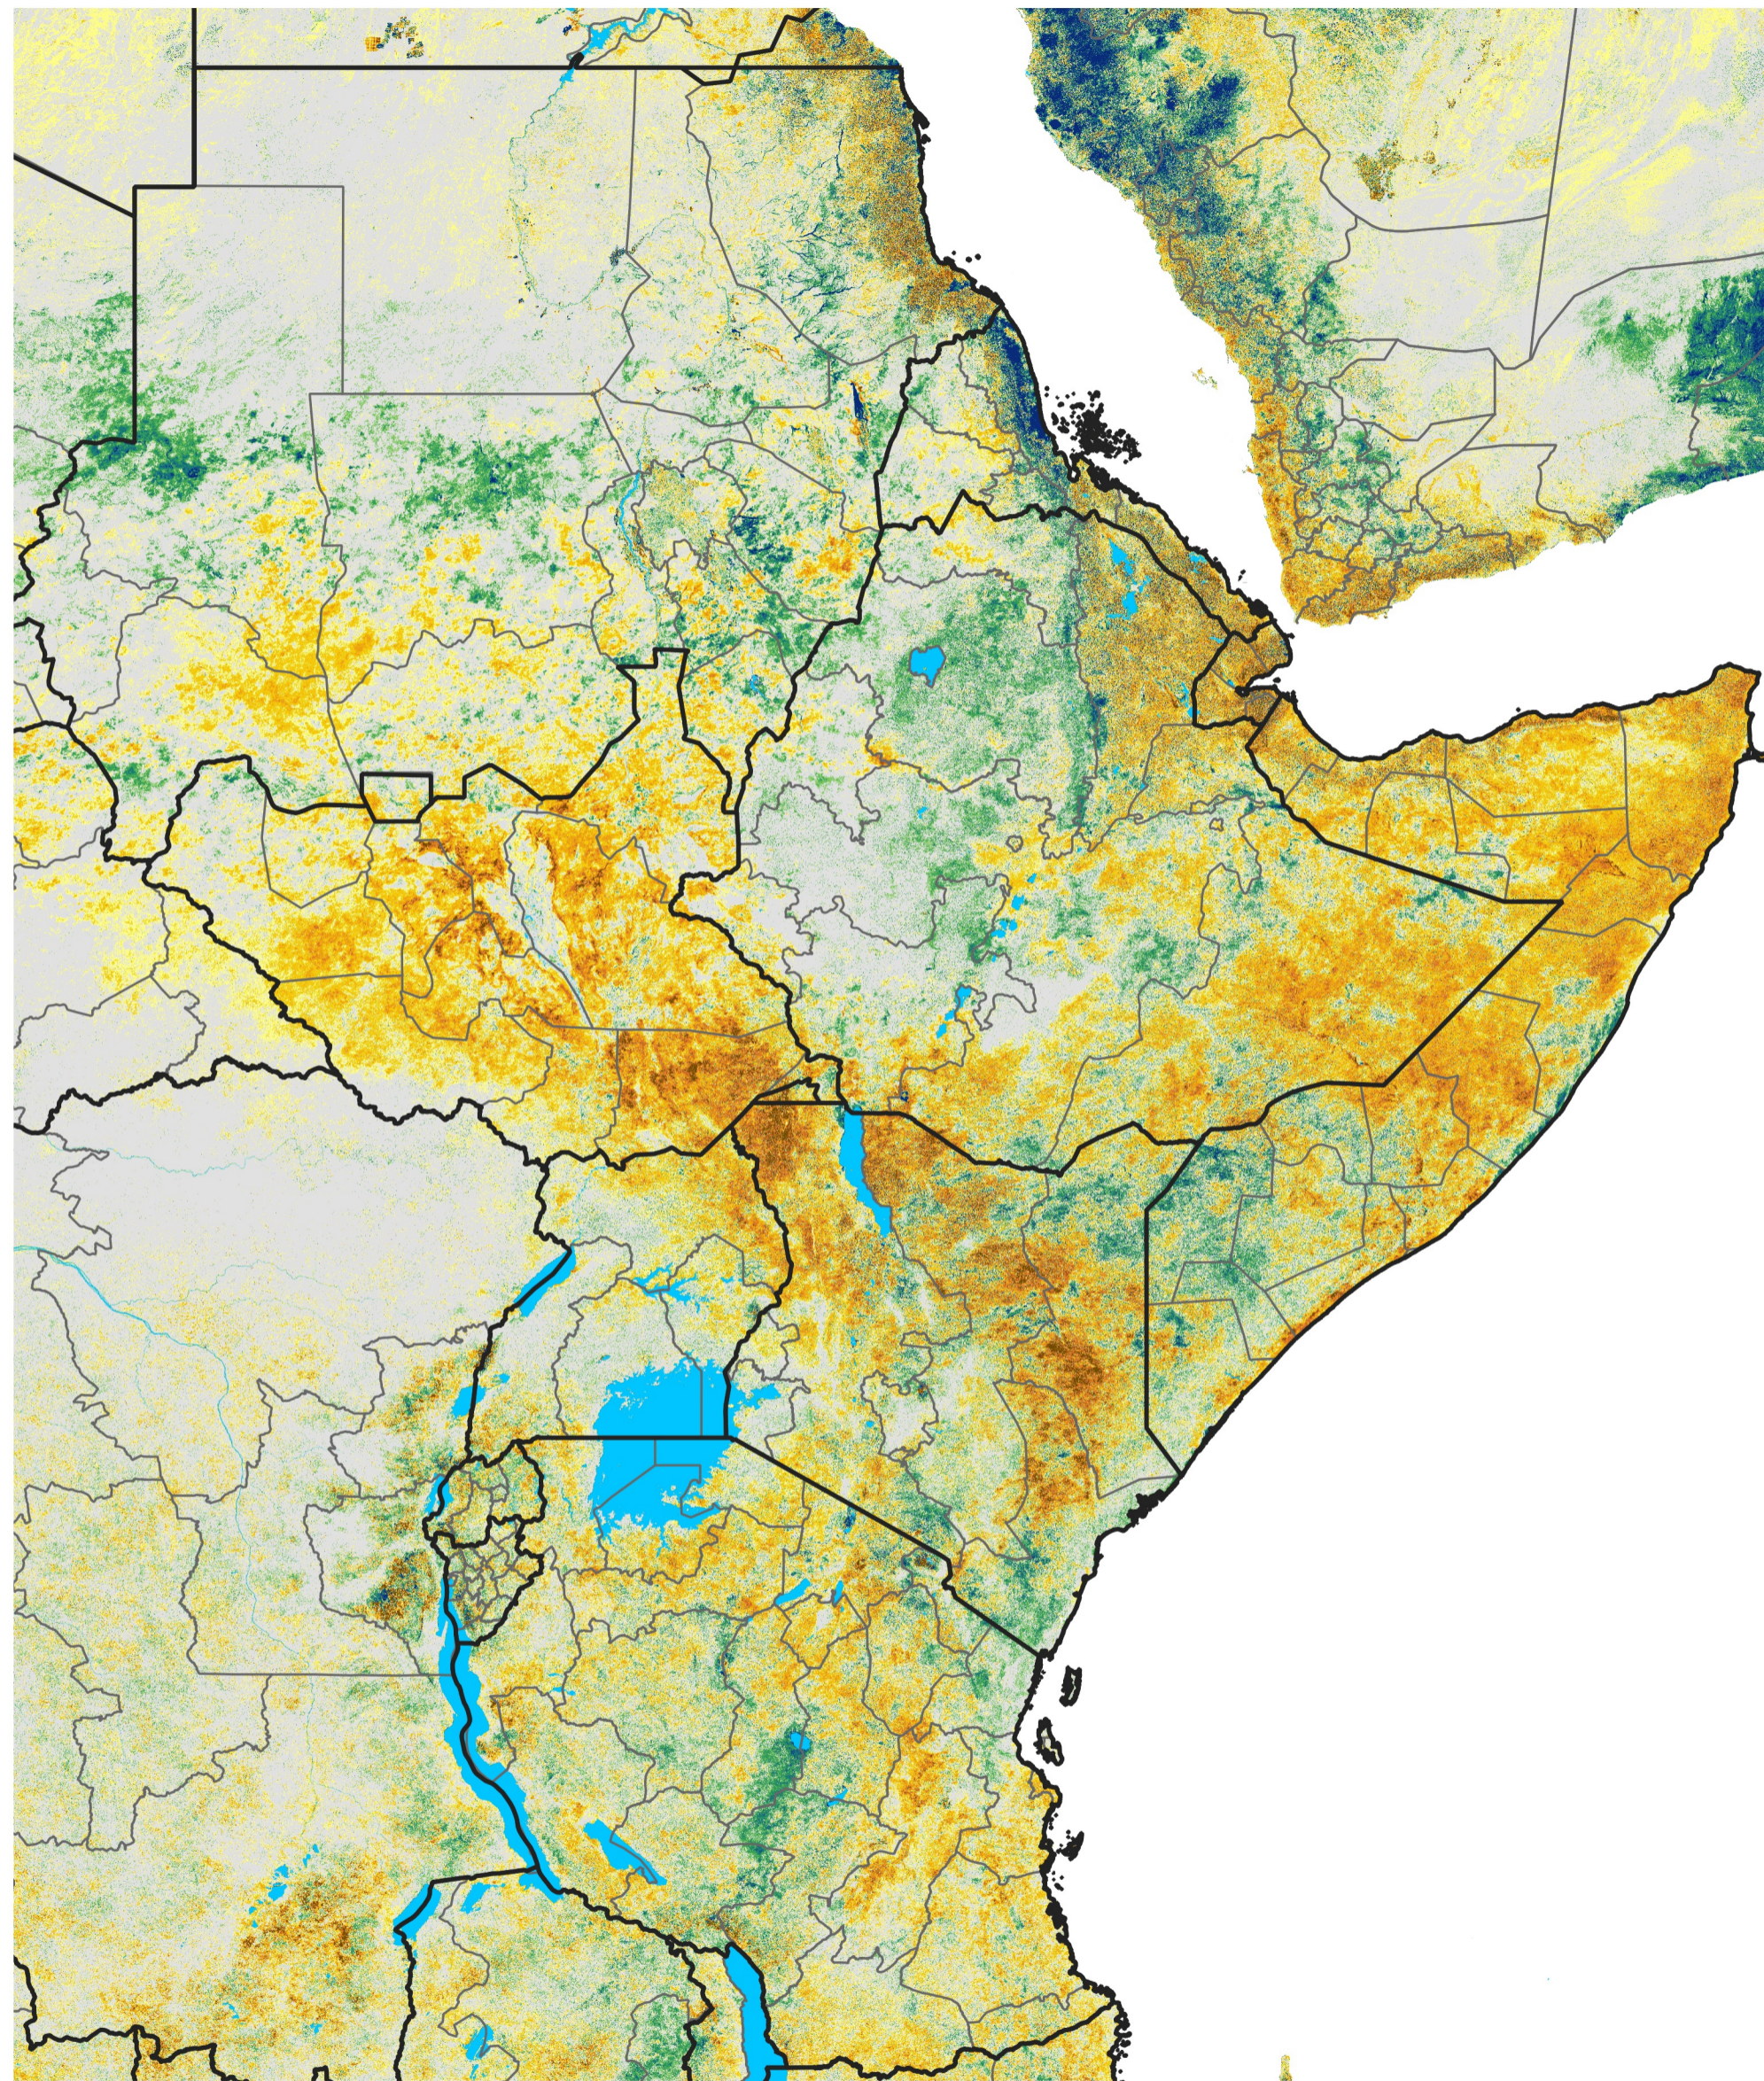

East Africa Percent of Mean NDVI

2018 / Mean (2012 - 2021)

Period 70 / Dec 11 - 20, 2018

Percent of Normal