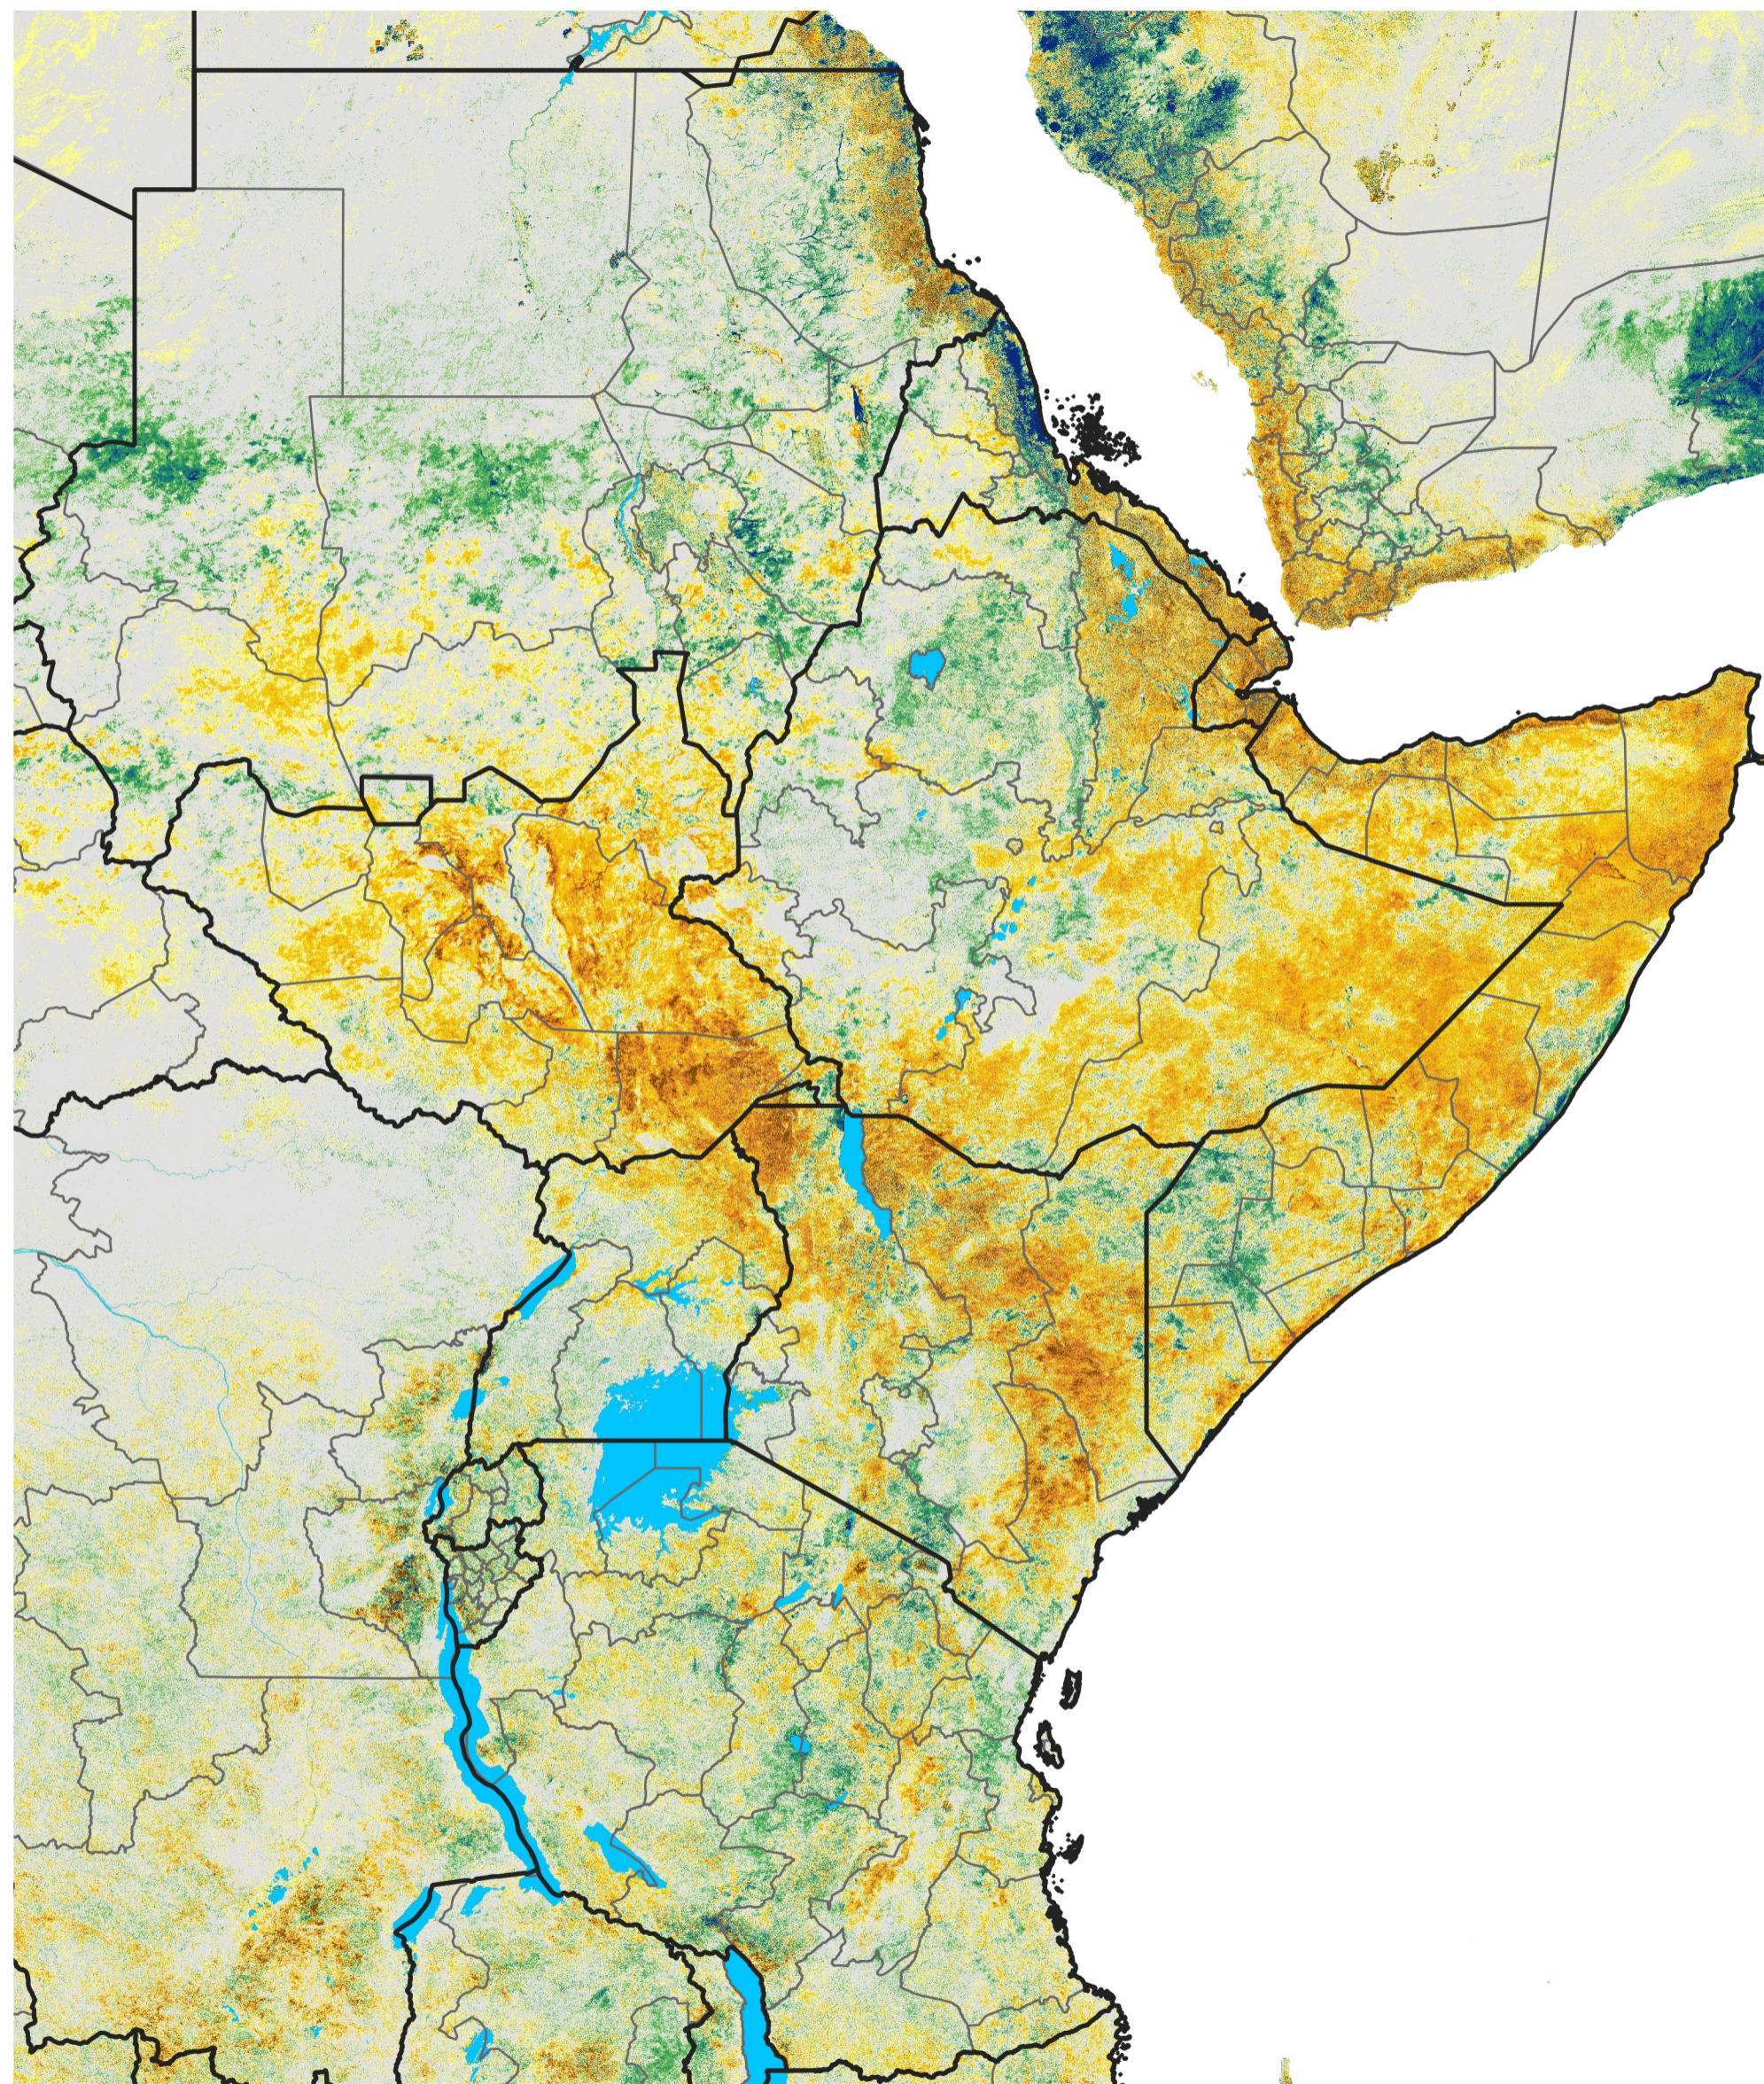

East Africa Percent of Mean NDVI

2019 / Mean (2012 - 2021)

Period 01 / Dec 26, 2018 - Jan 05, 2019

Percent of Normal