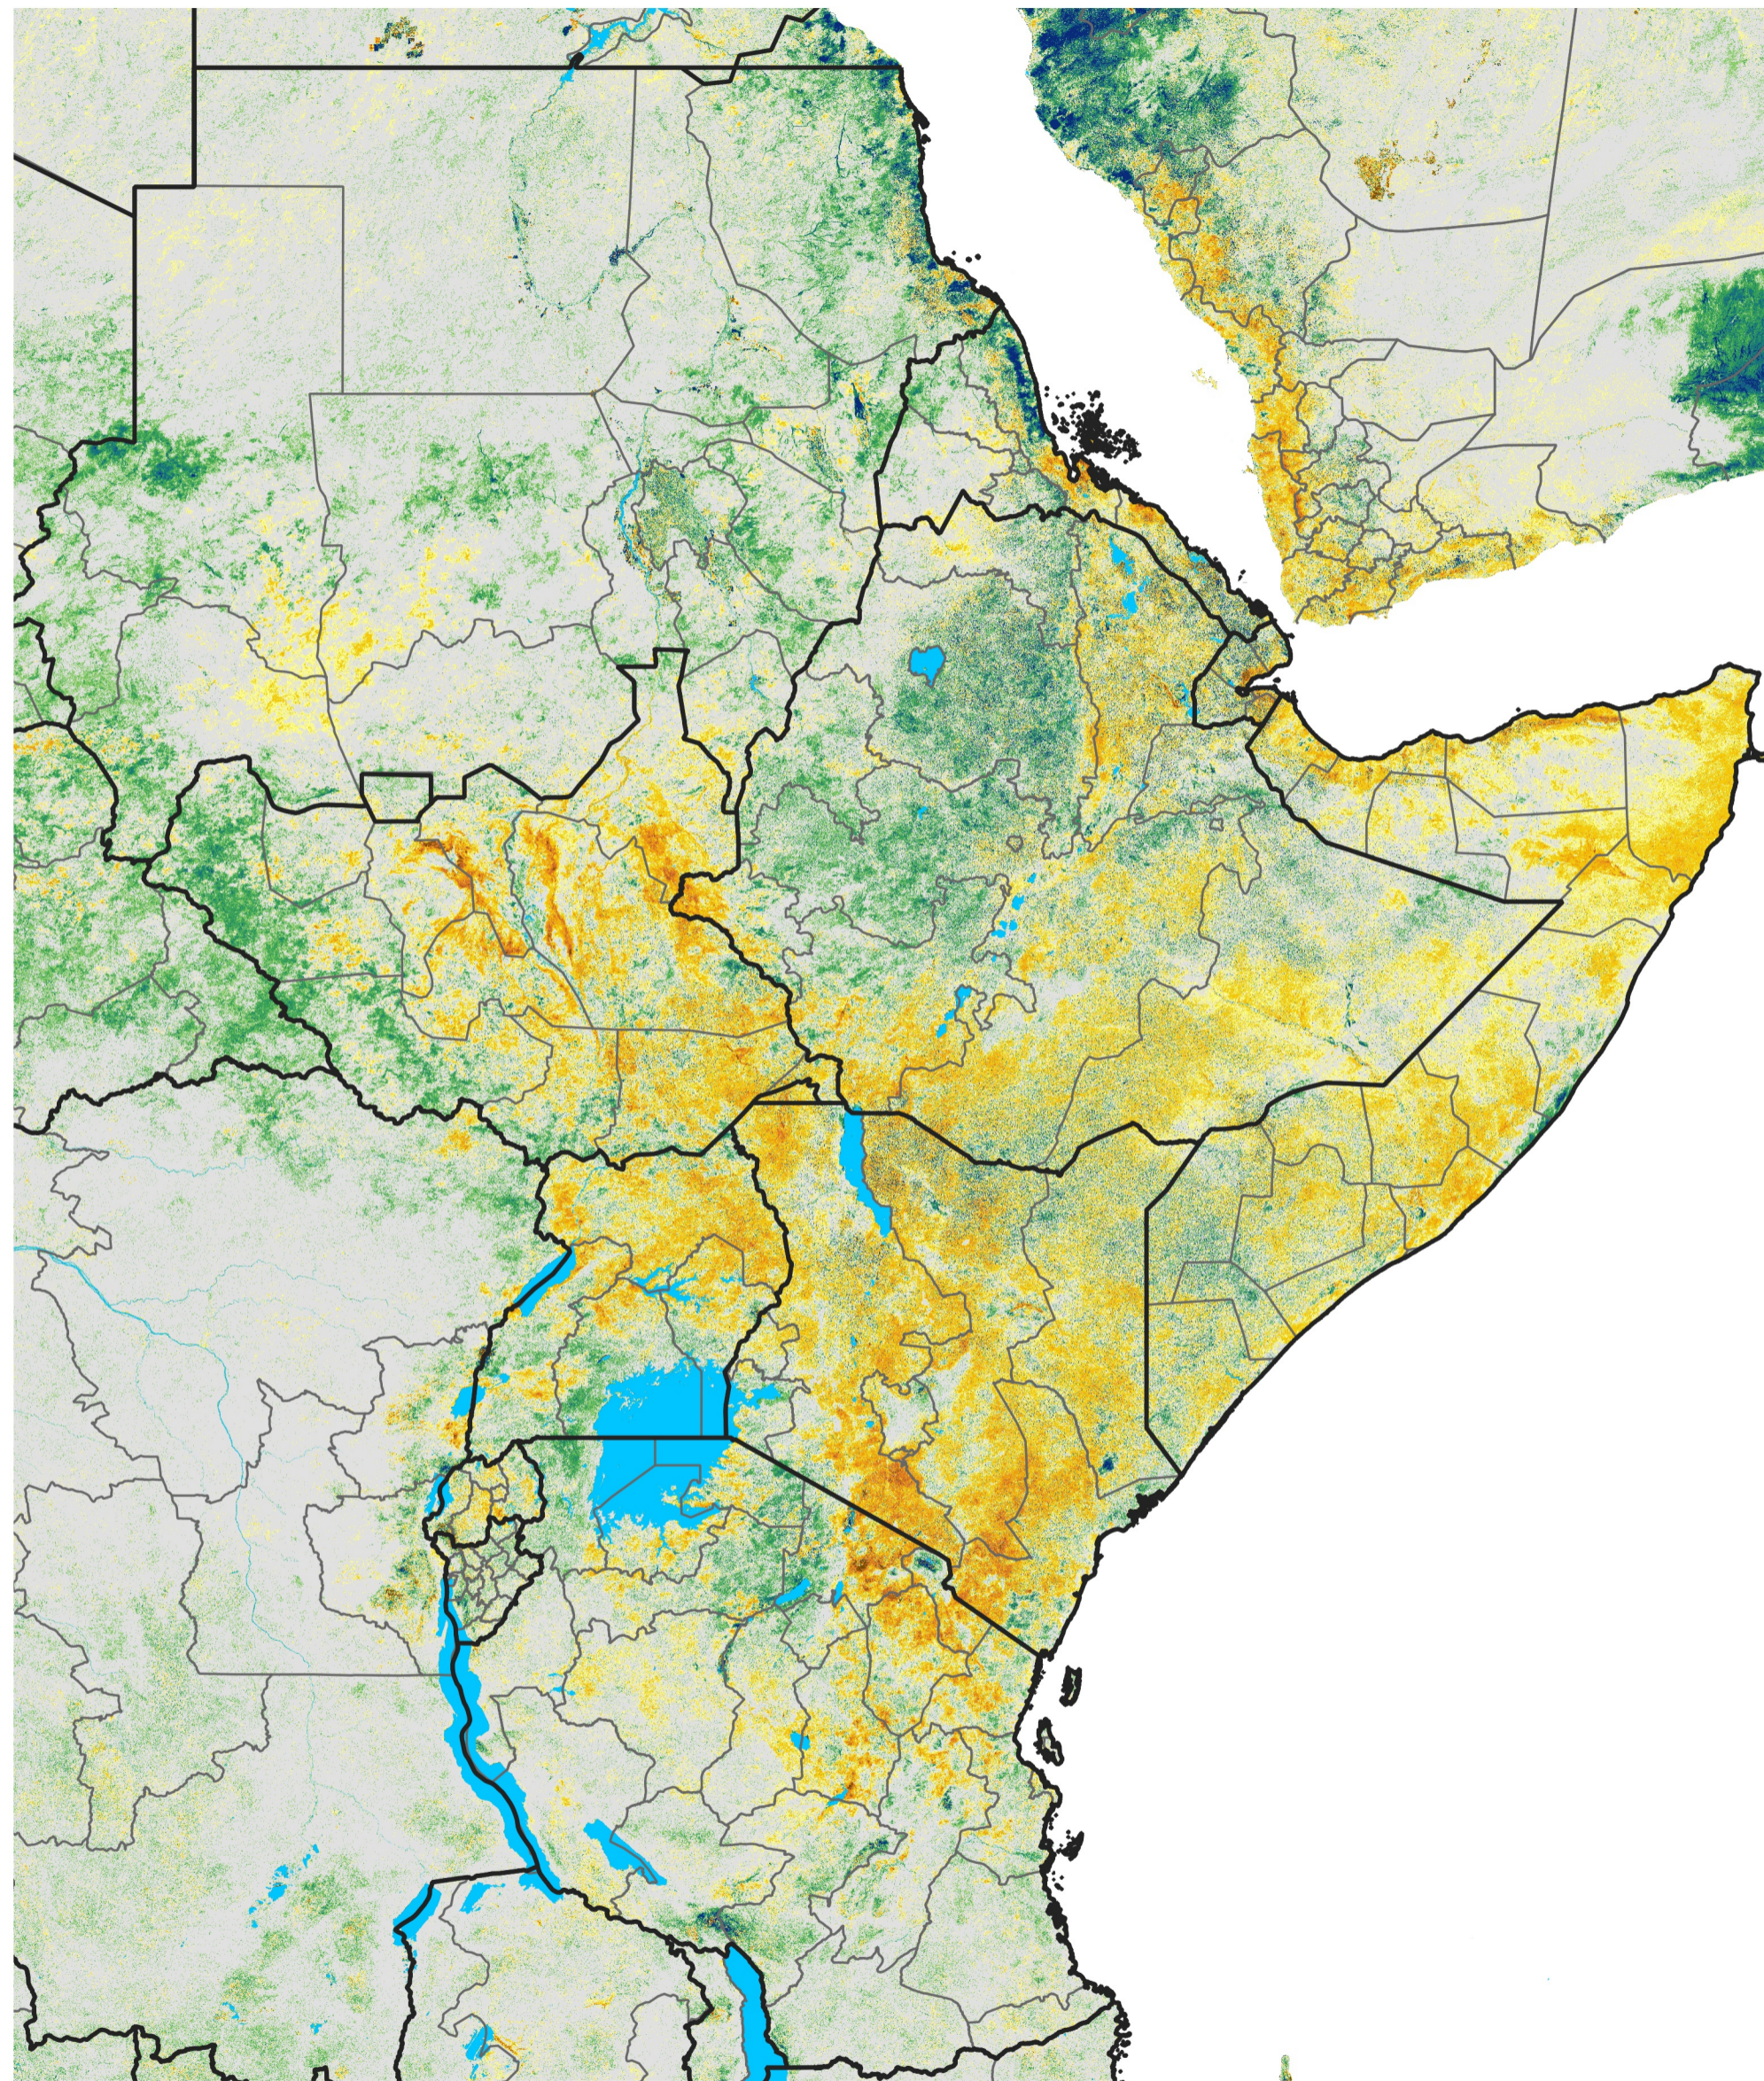

East Africa Percent of Mean NDVI

2019 / Mean (2012 - 2021)

Period 14 / Mar 01 - 10, 2019

Percent of Normal