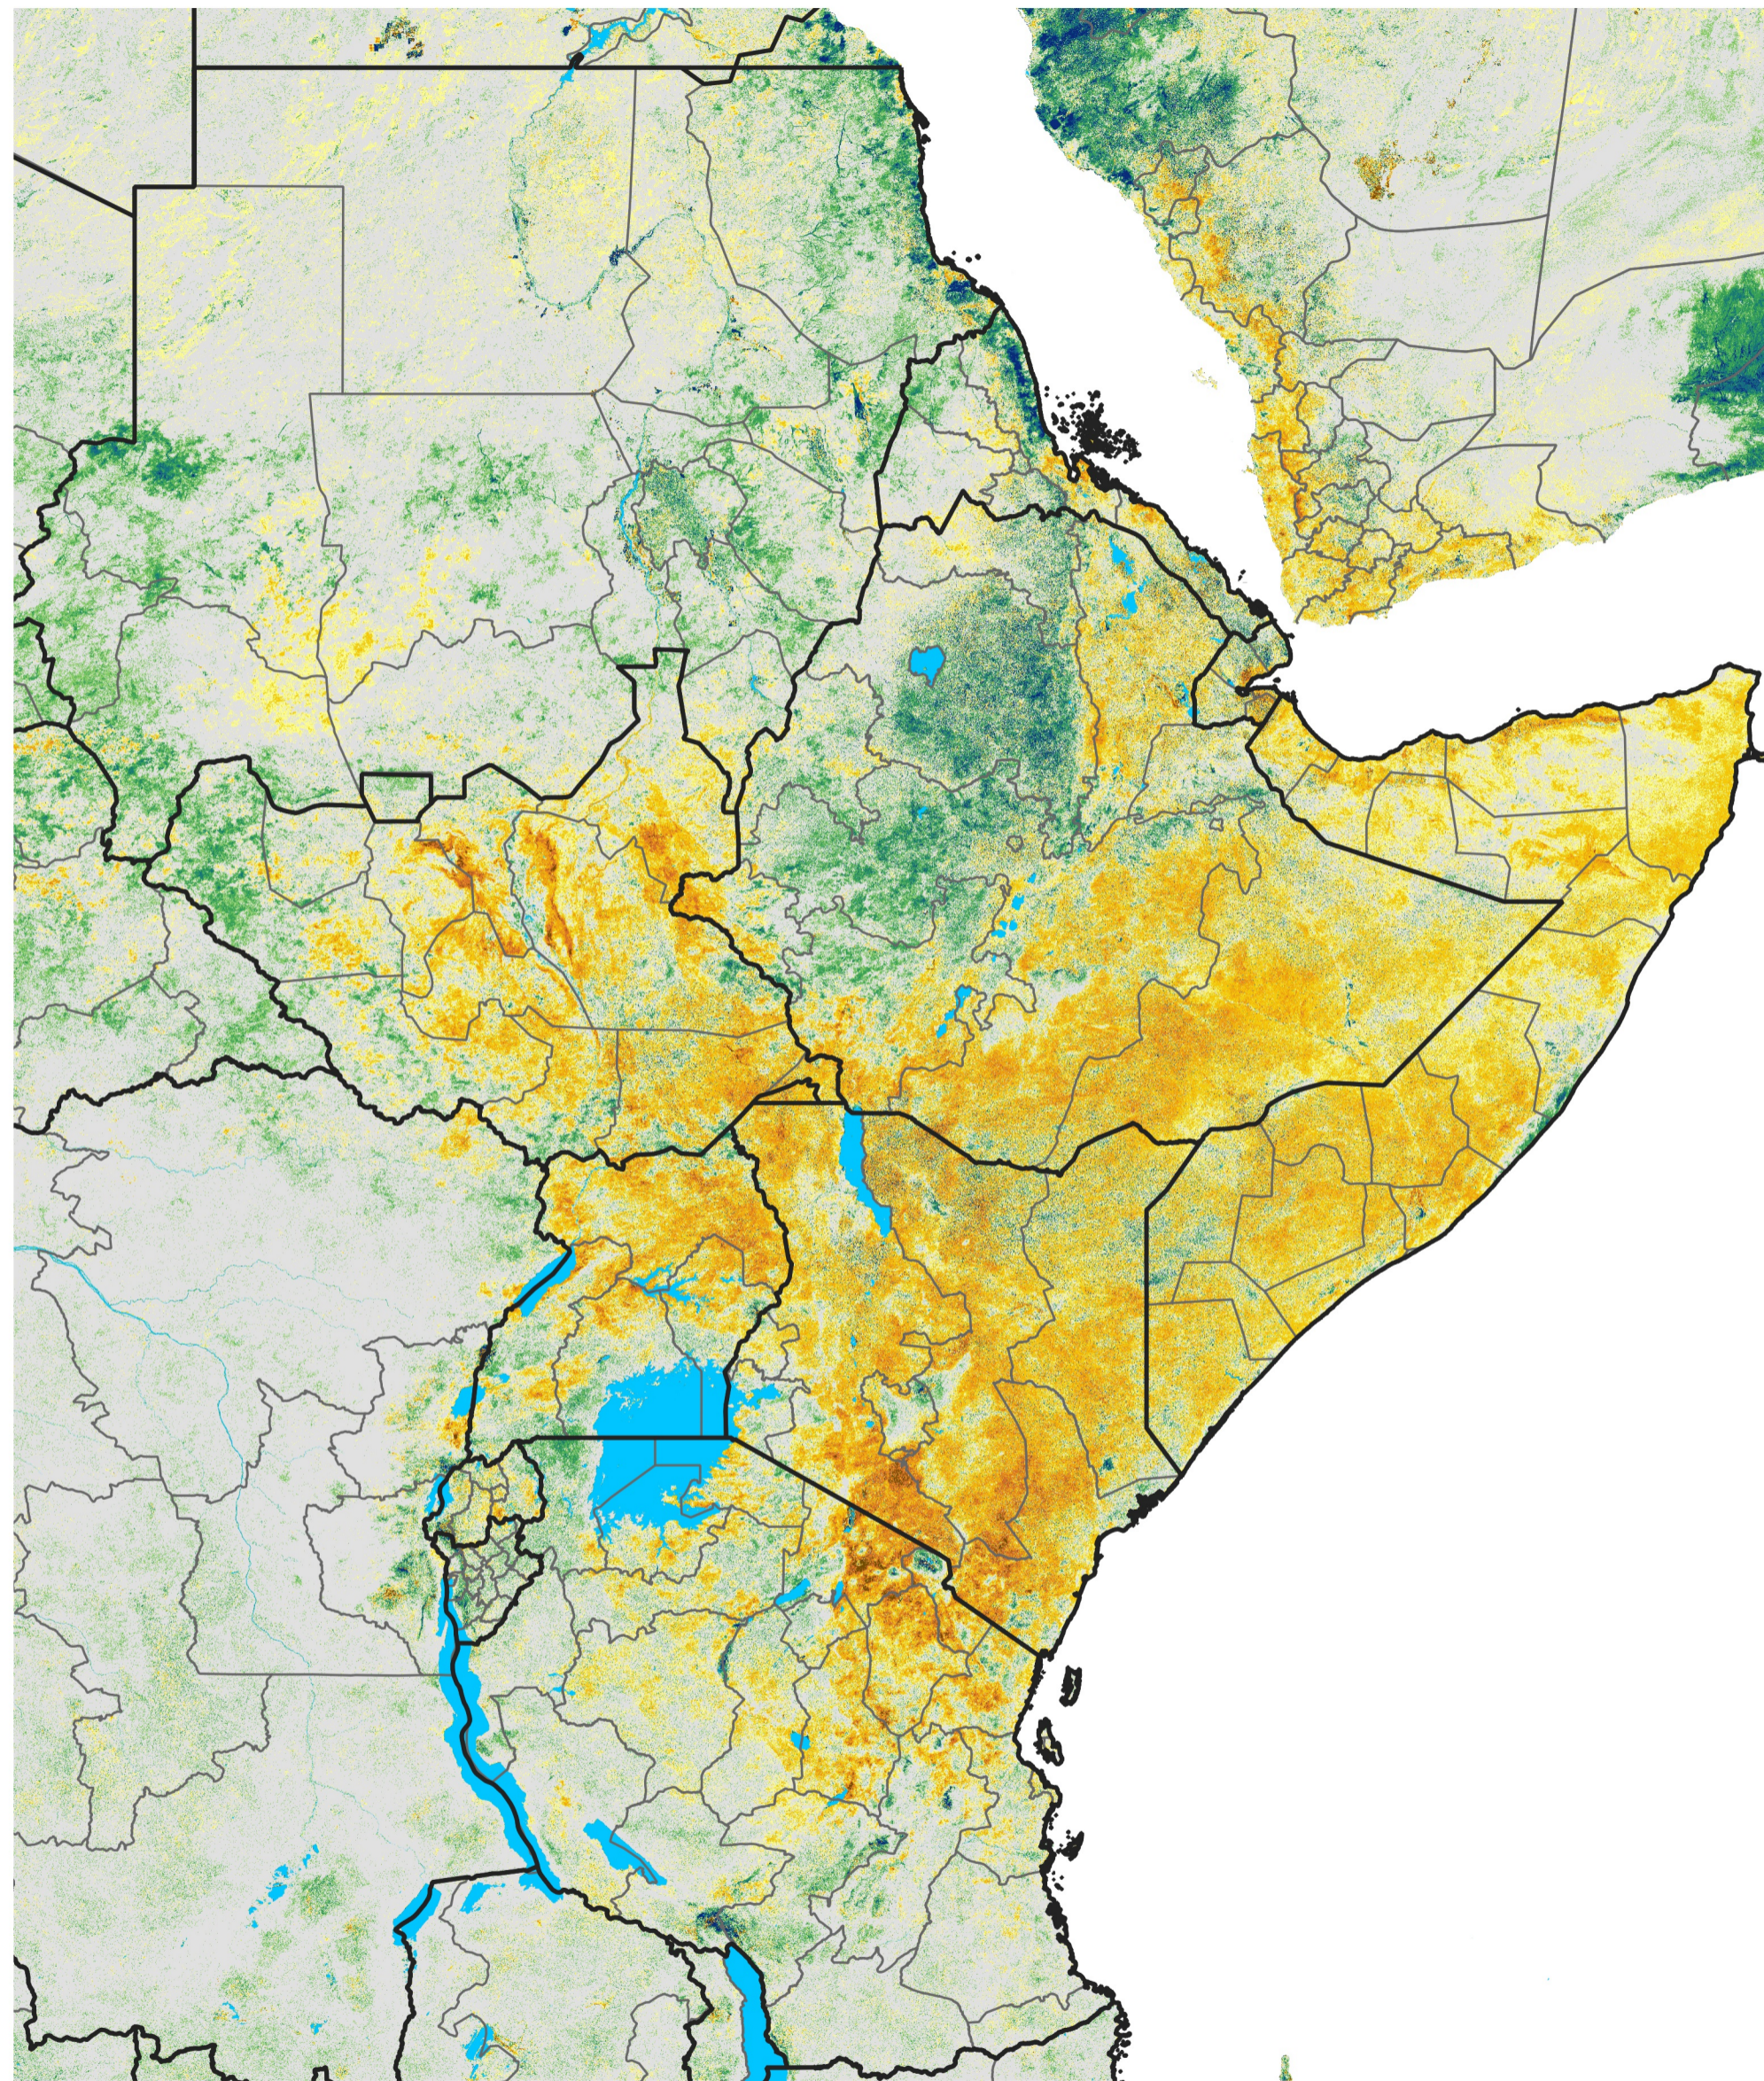

East Africa Percent of Mean NDVI

2019 / Mean (2012 - 2021)

Period 17 / Mar 16 - 25, 2019

Percent of Normal