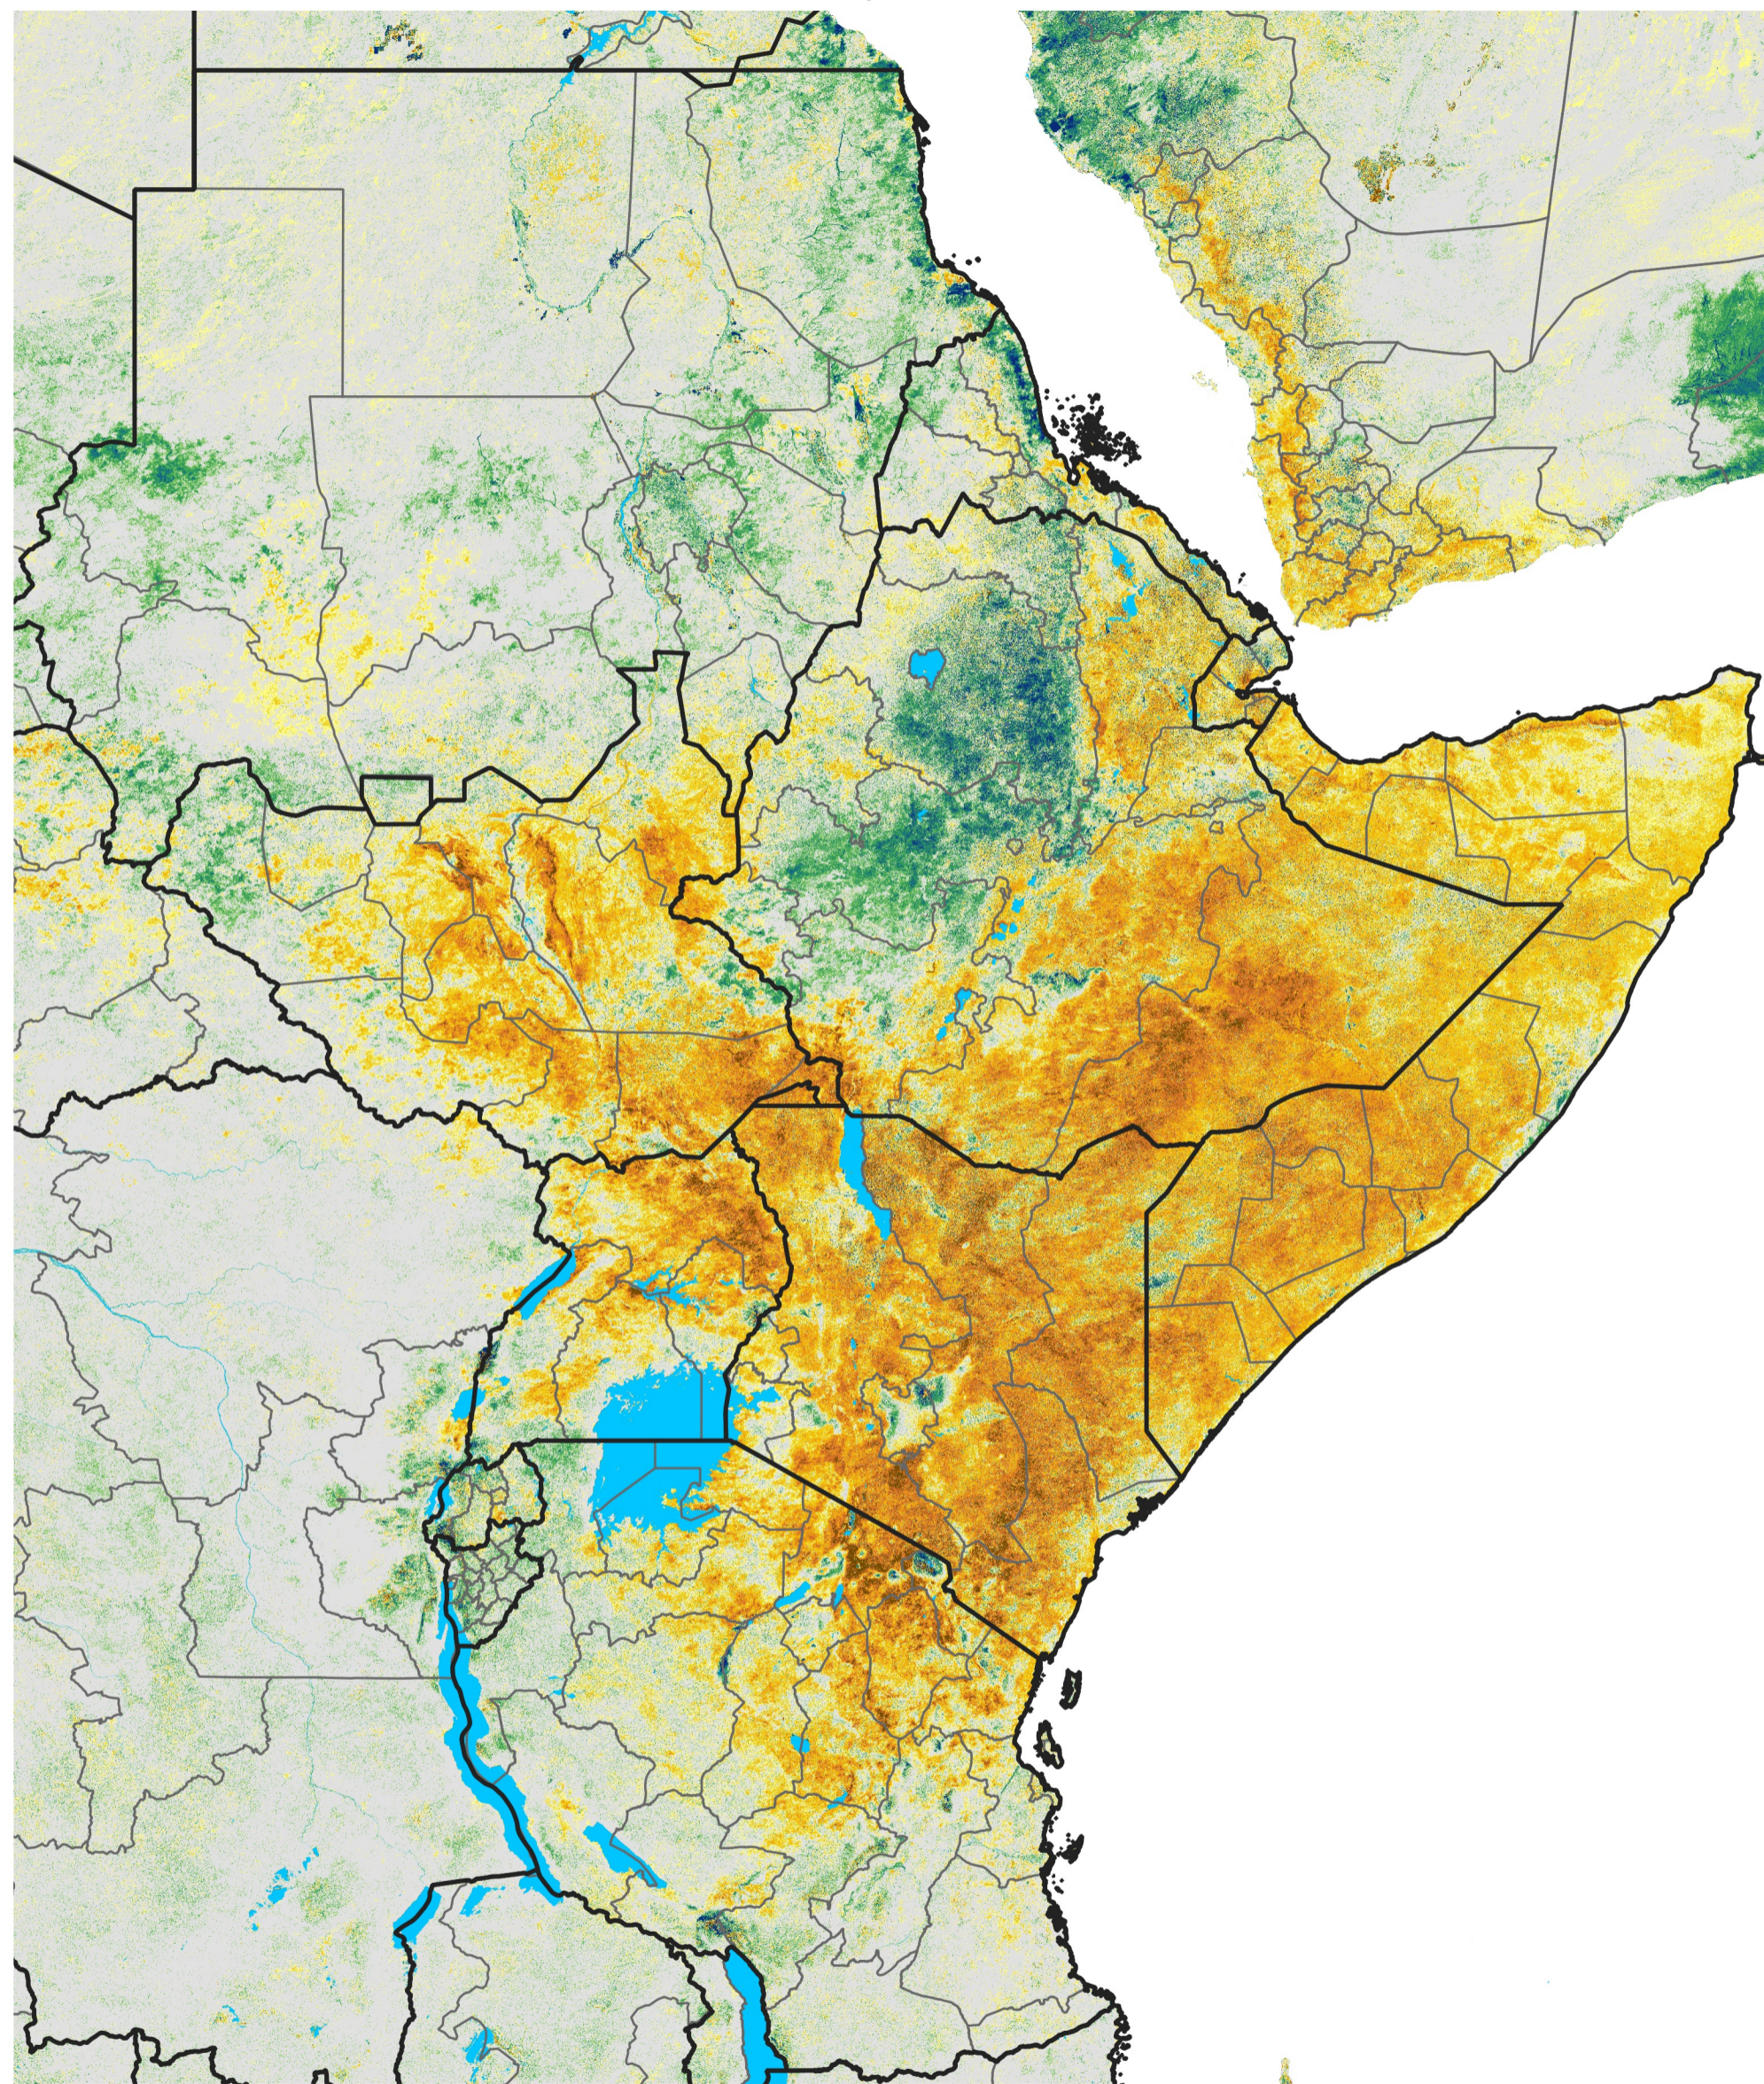

East Africa Percent of Mean NDVI

2019 / Mean (2012 - 2021)

Period 21 / Apr 06 - 15, 2019

Percent of Normal