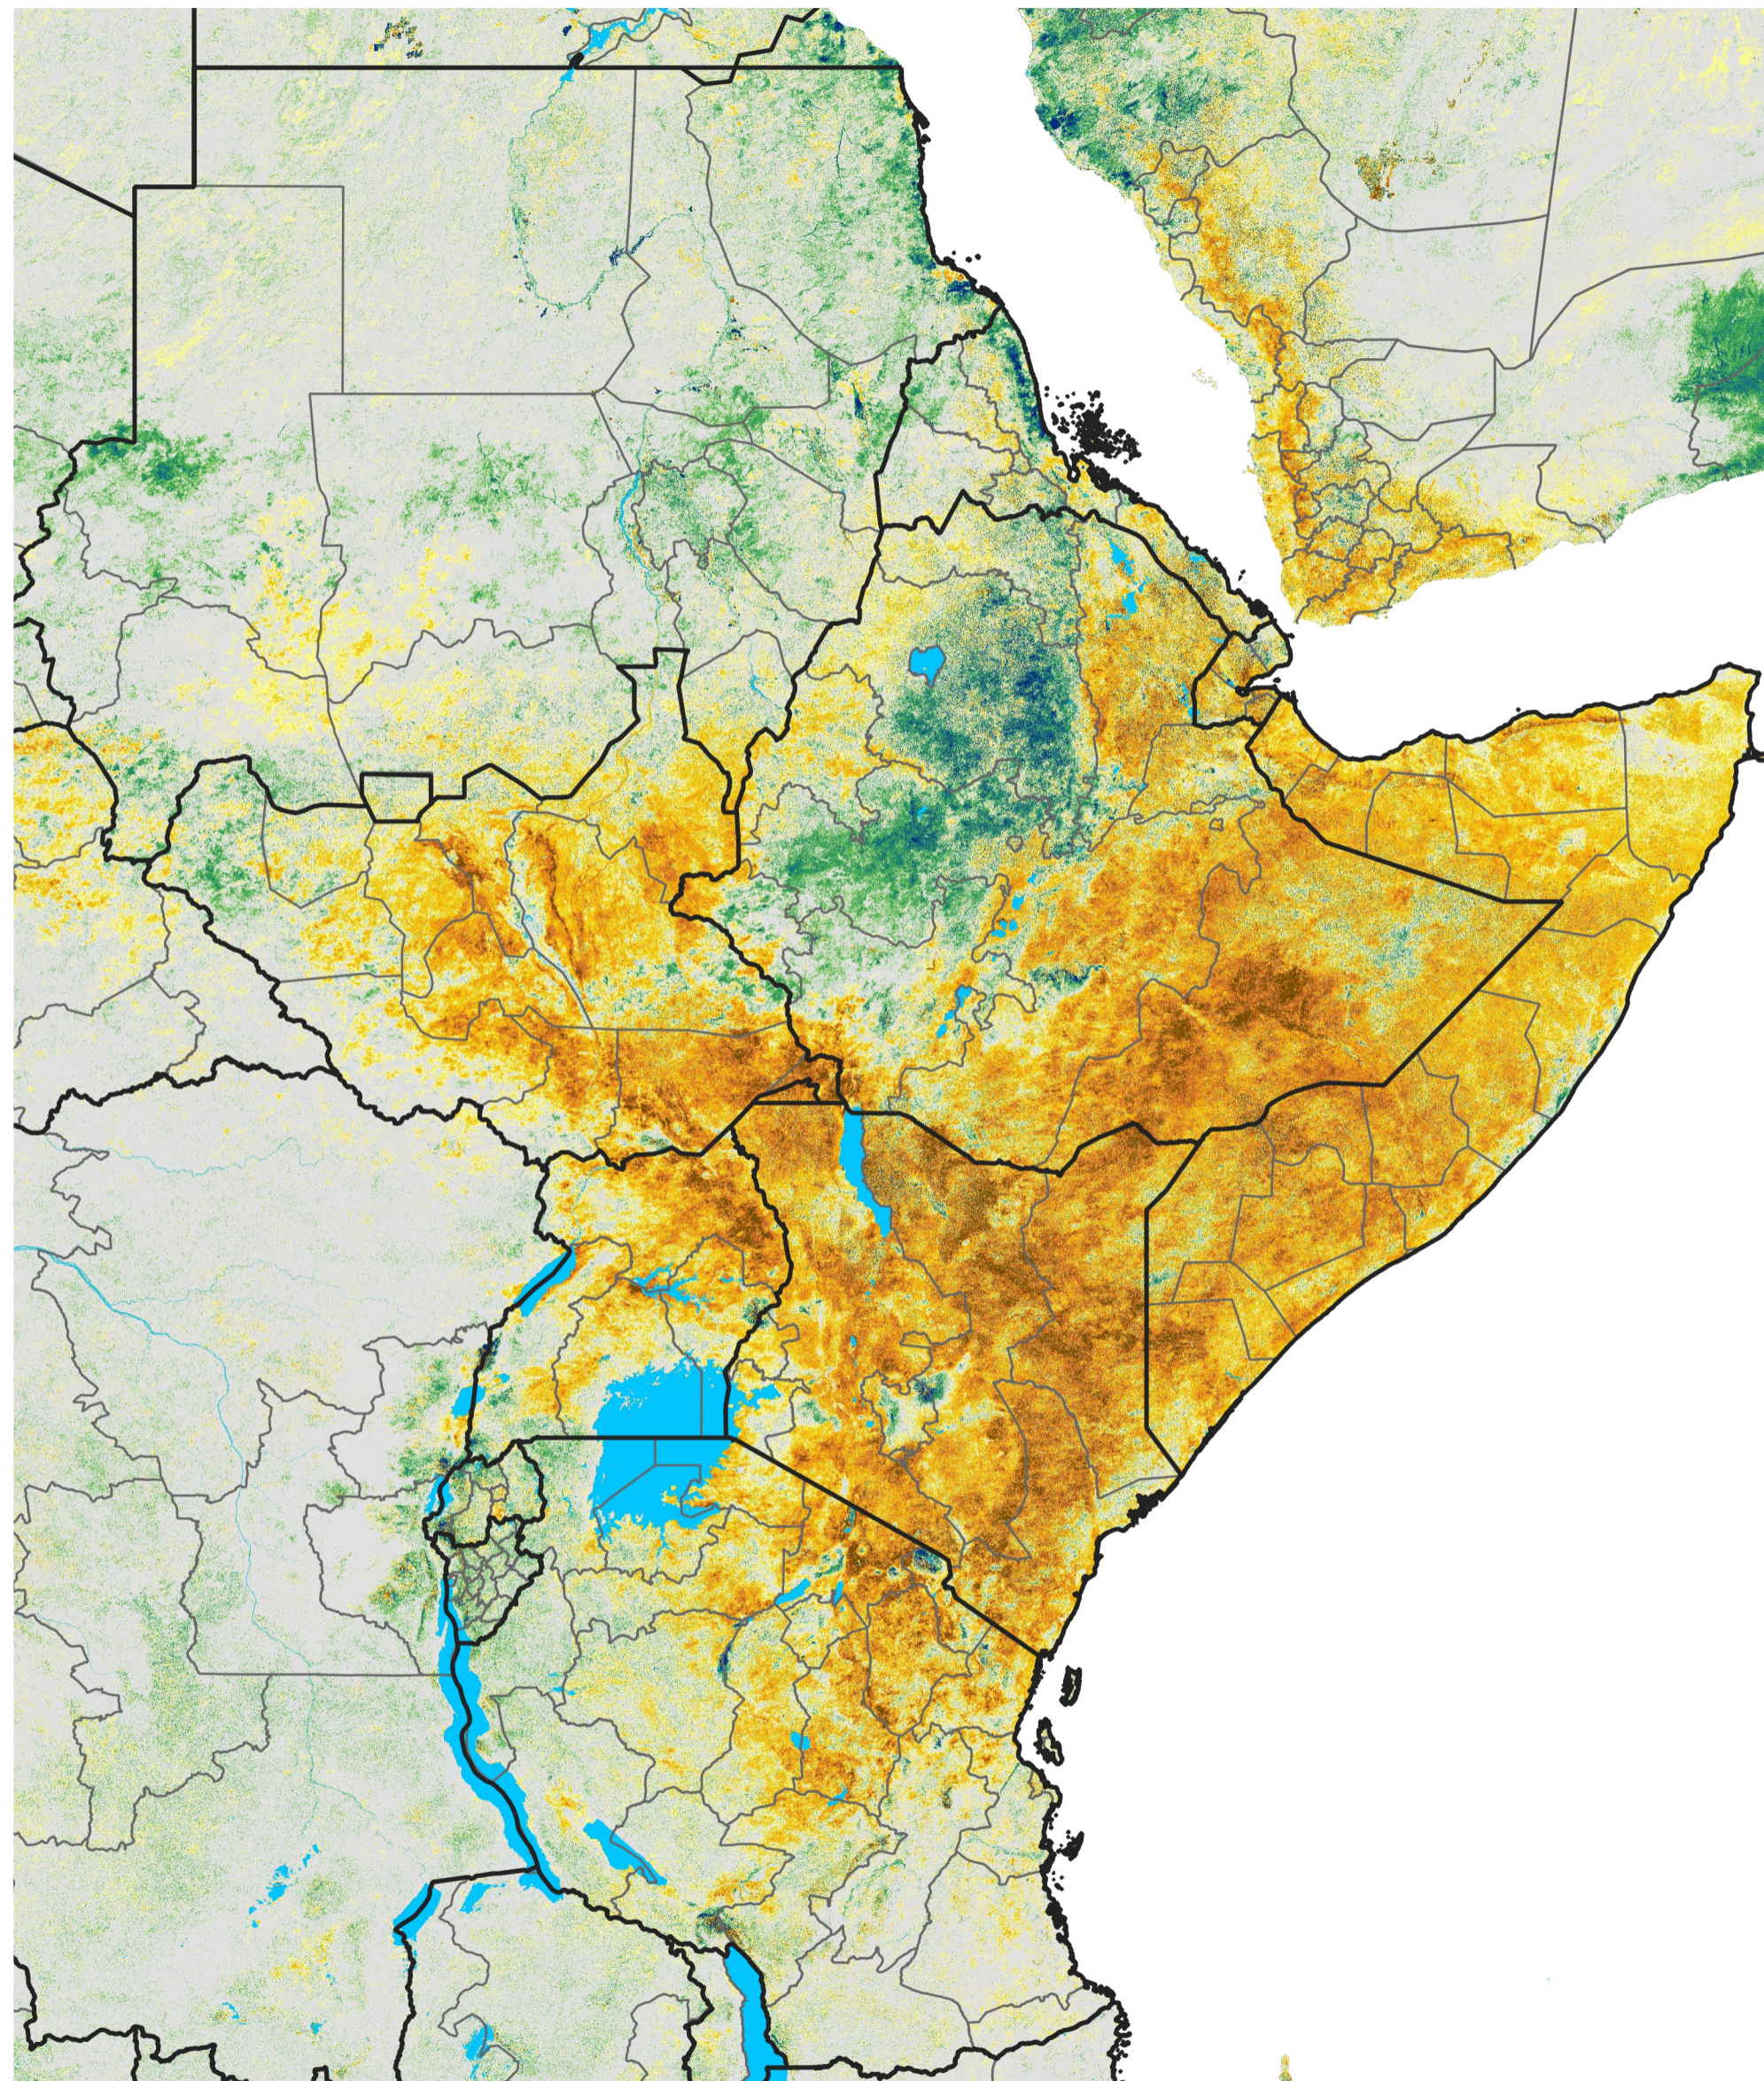

East Africa Percent of Mean NDVI

2019 / Mean (2012 - 2021)

Period 23 / Apr 16 - 25, 2019

Percent of Normal