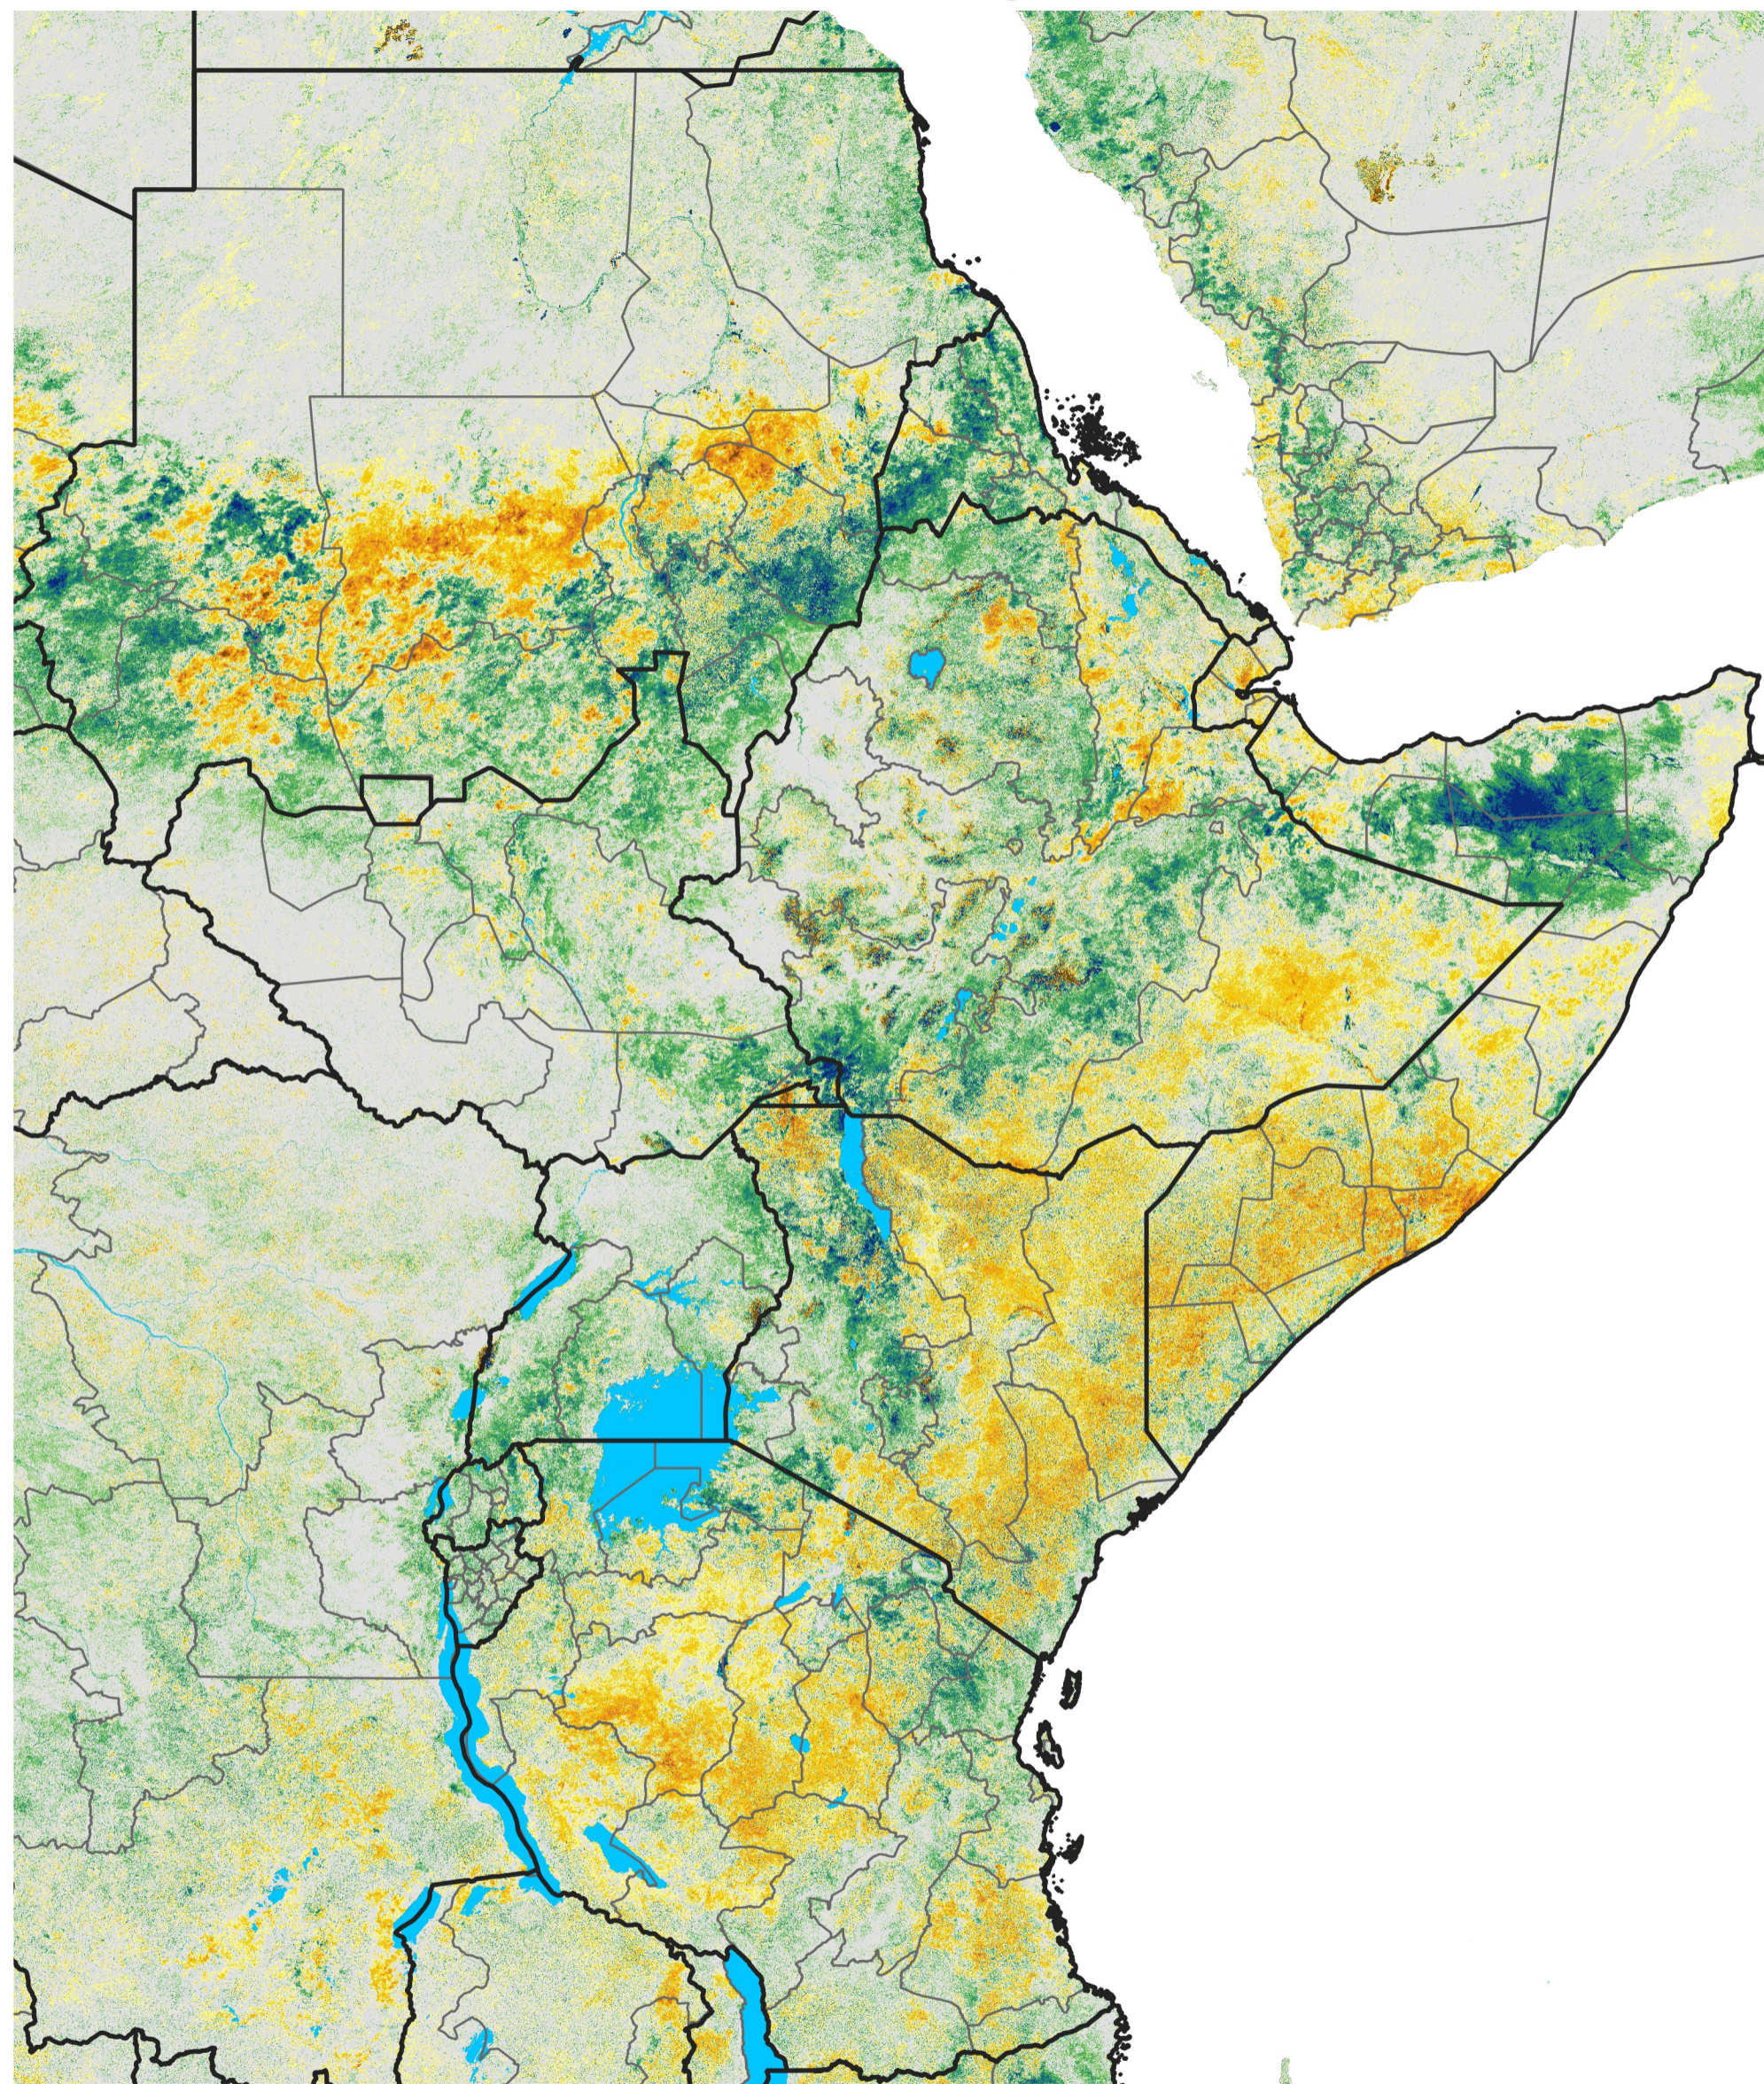

East Africa Percent of Mean NDVI

2019 / Mean (2012 - 2021)

Period 43 / Jul 26 - Aug 05, 2019

Percent of Normal