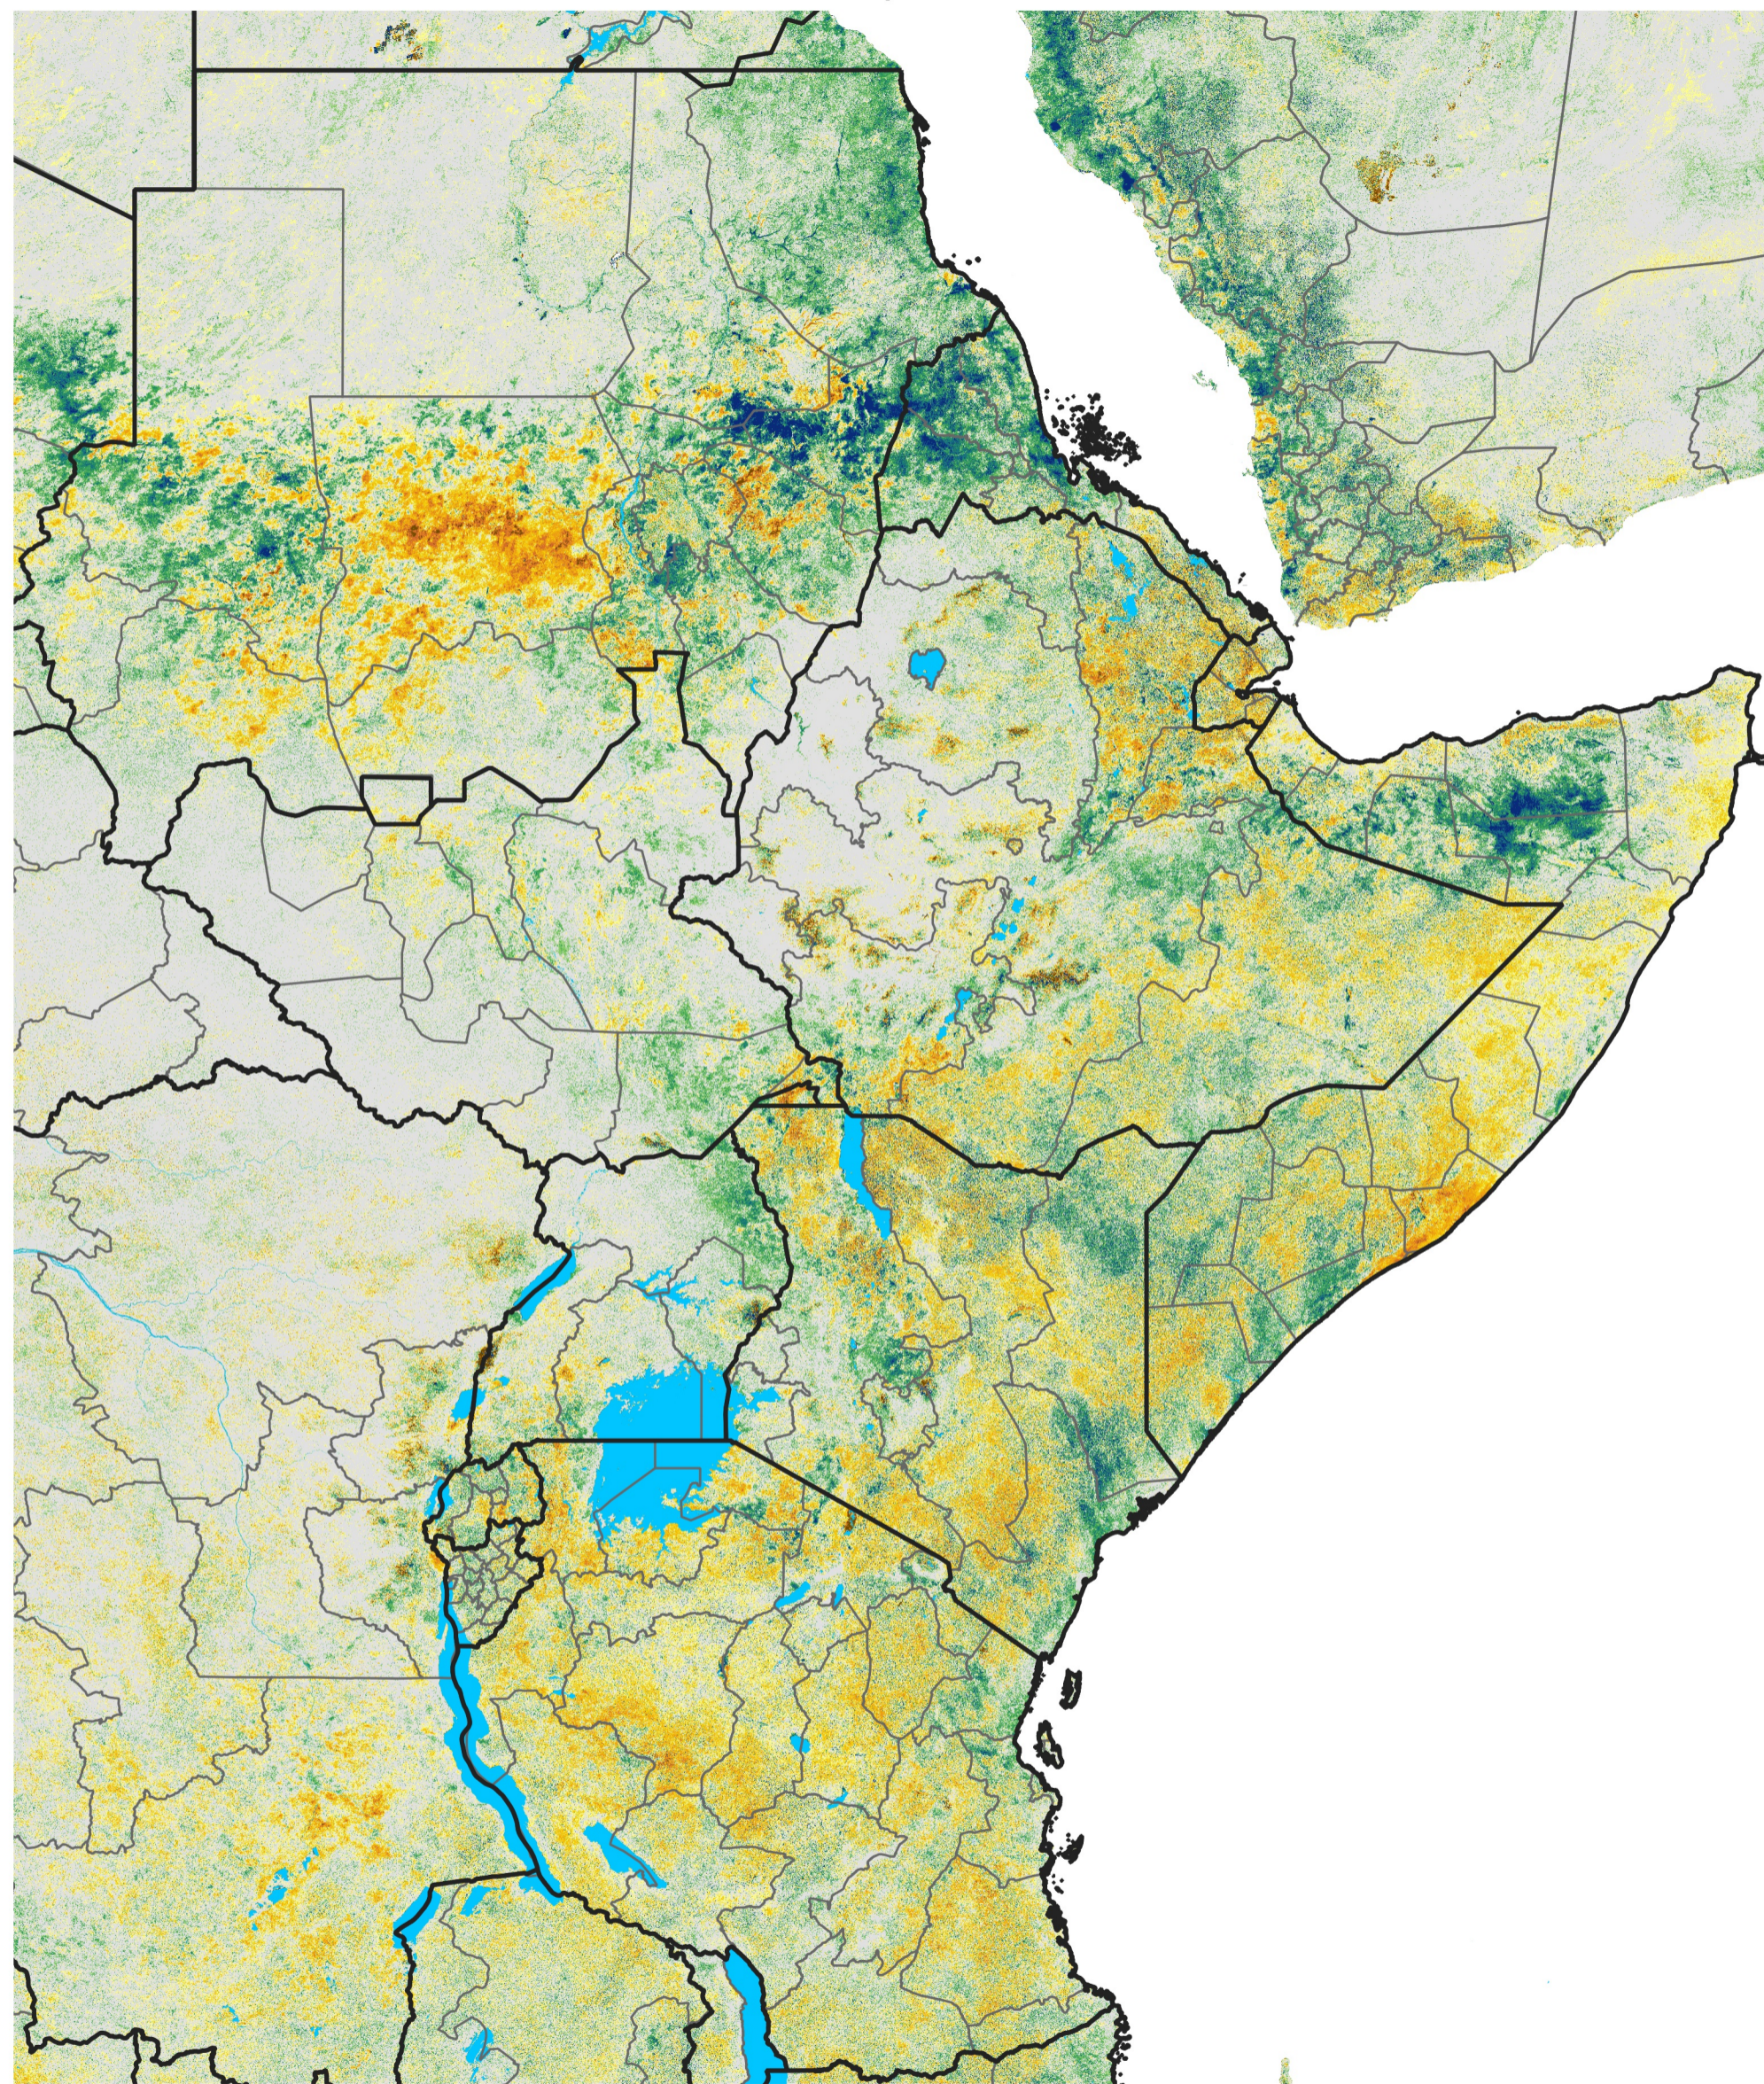

East Africa Percent of Mean NDVI

2019 / Mean (2012 - 2021)
Period 53 / Sep 16 - 25, 2019

Percent of Normal