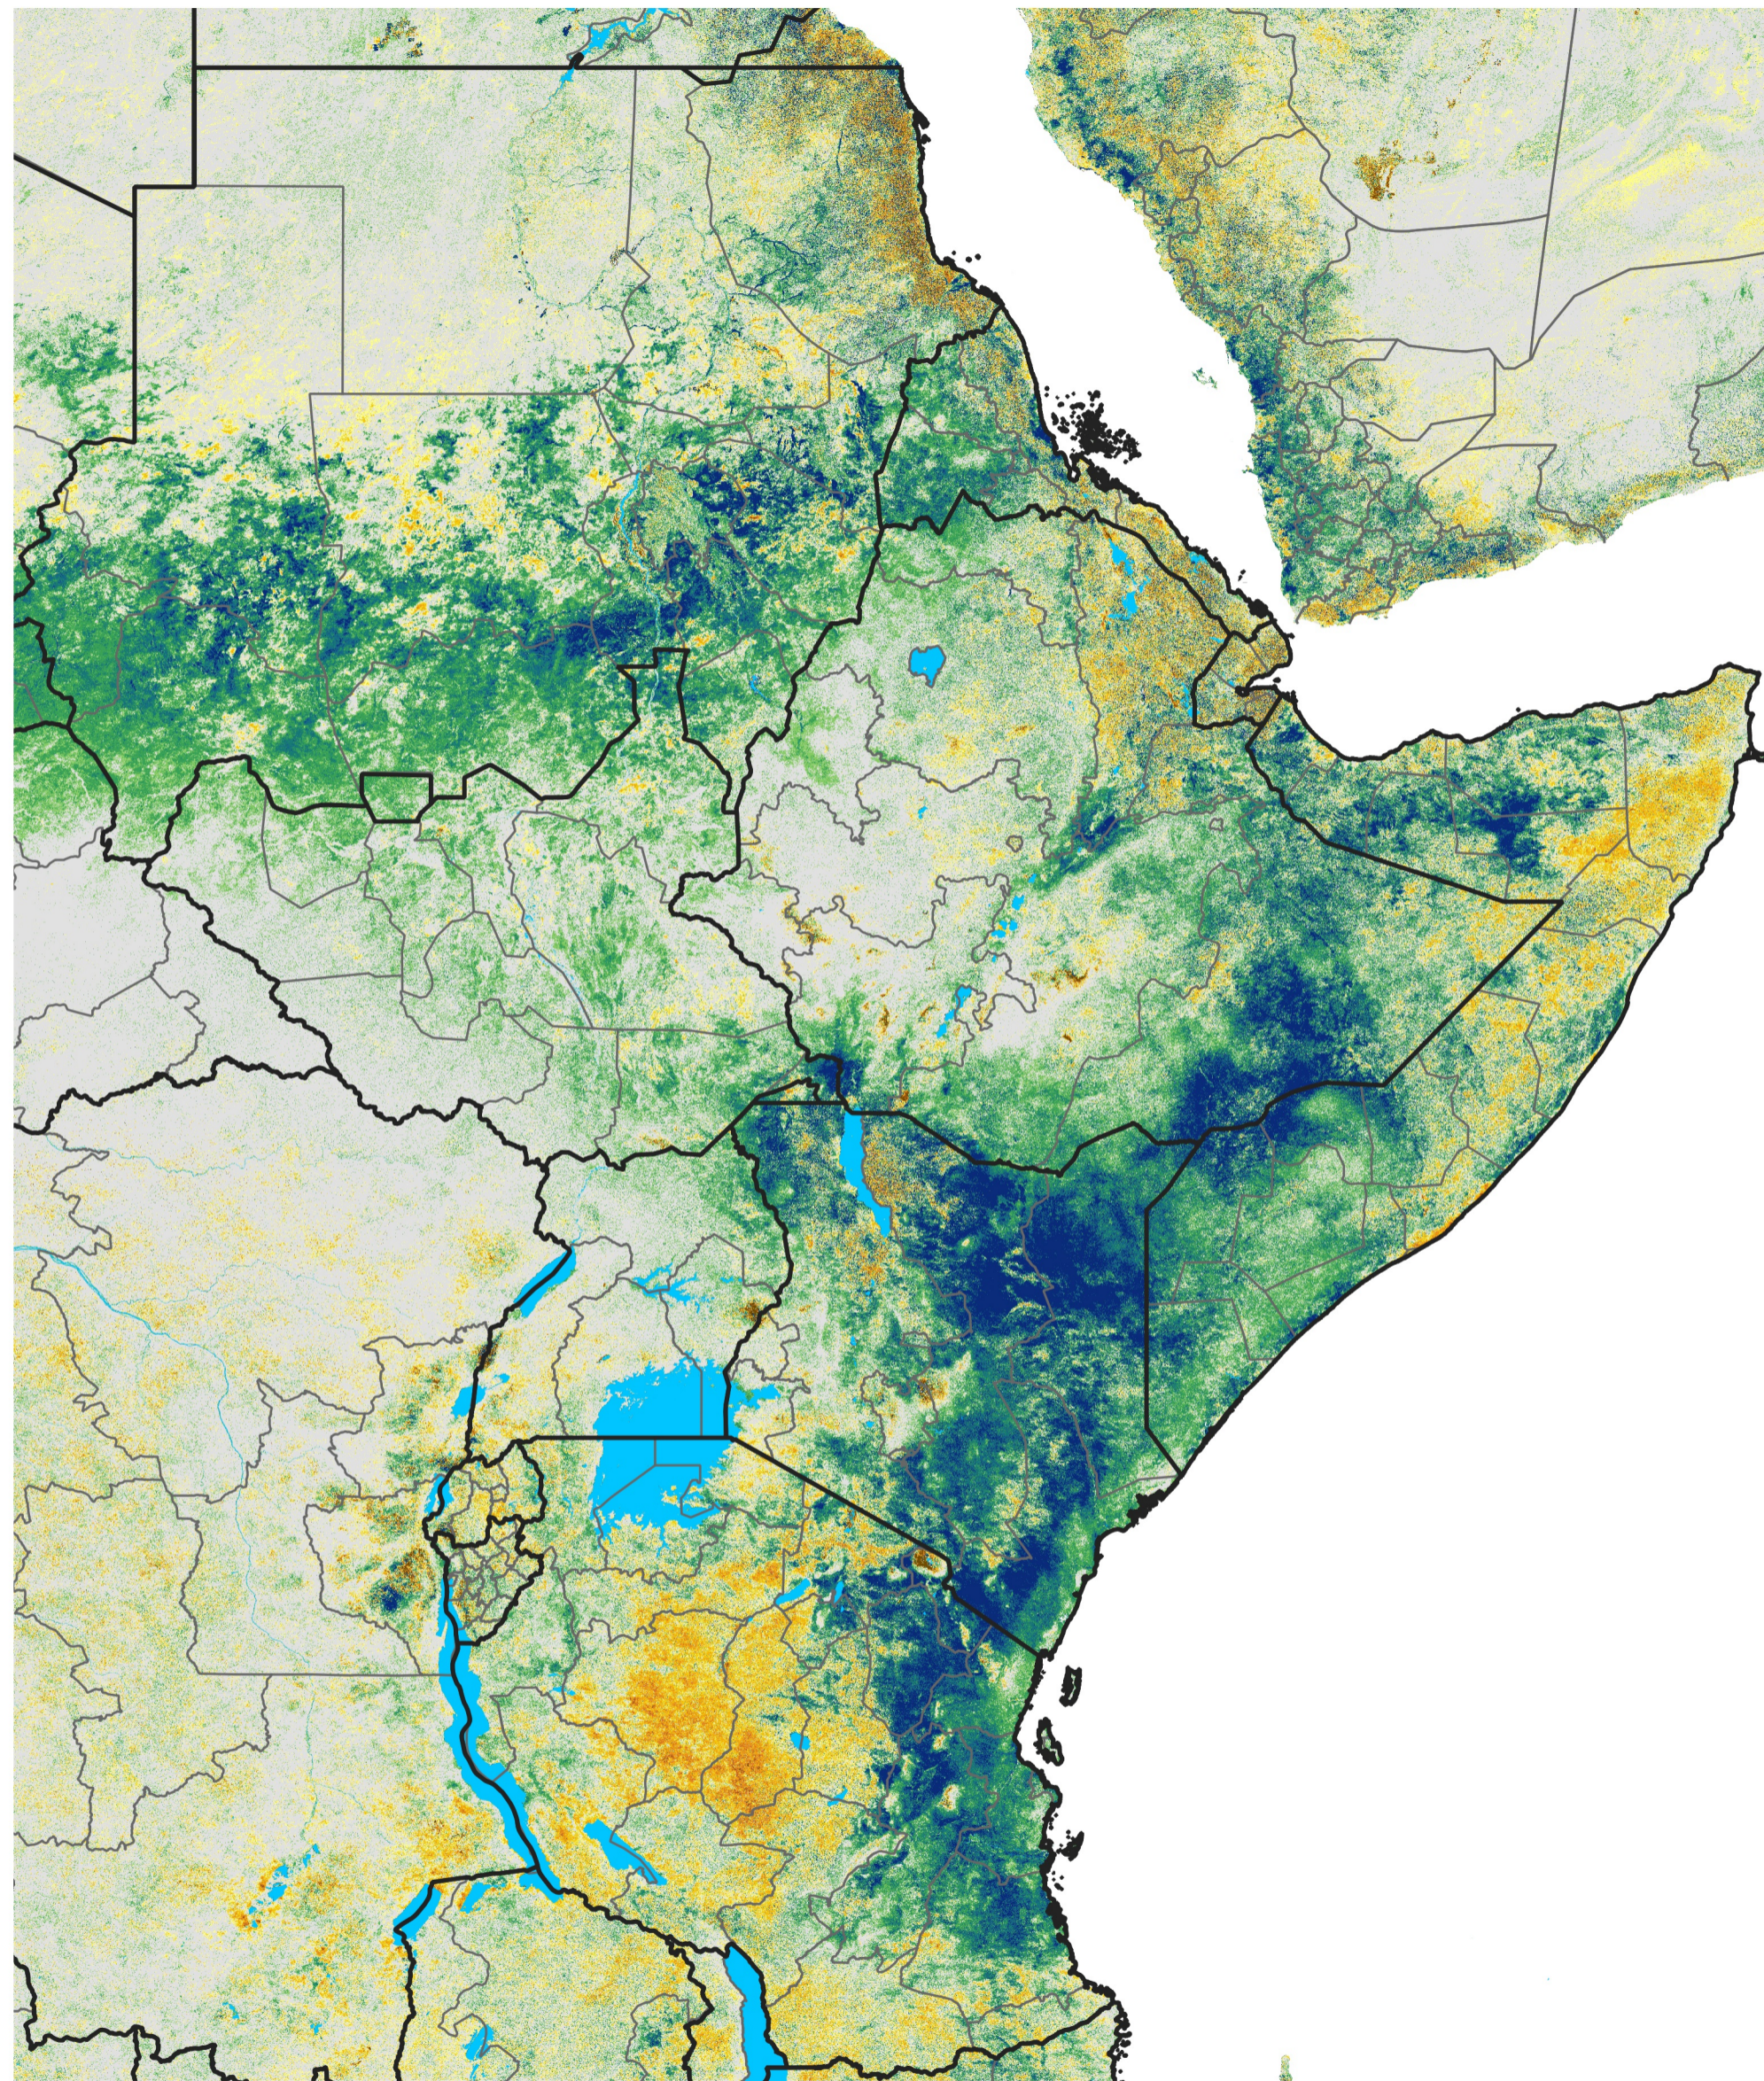

East Africa Percent of Mean NDVI

2019 / Mean (2012 - 2021)

Period 63 / Nov 06 - 15, 2019

Percent of Normal