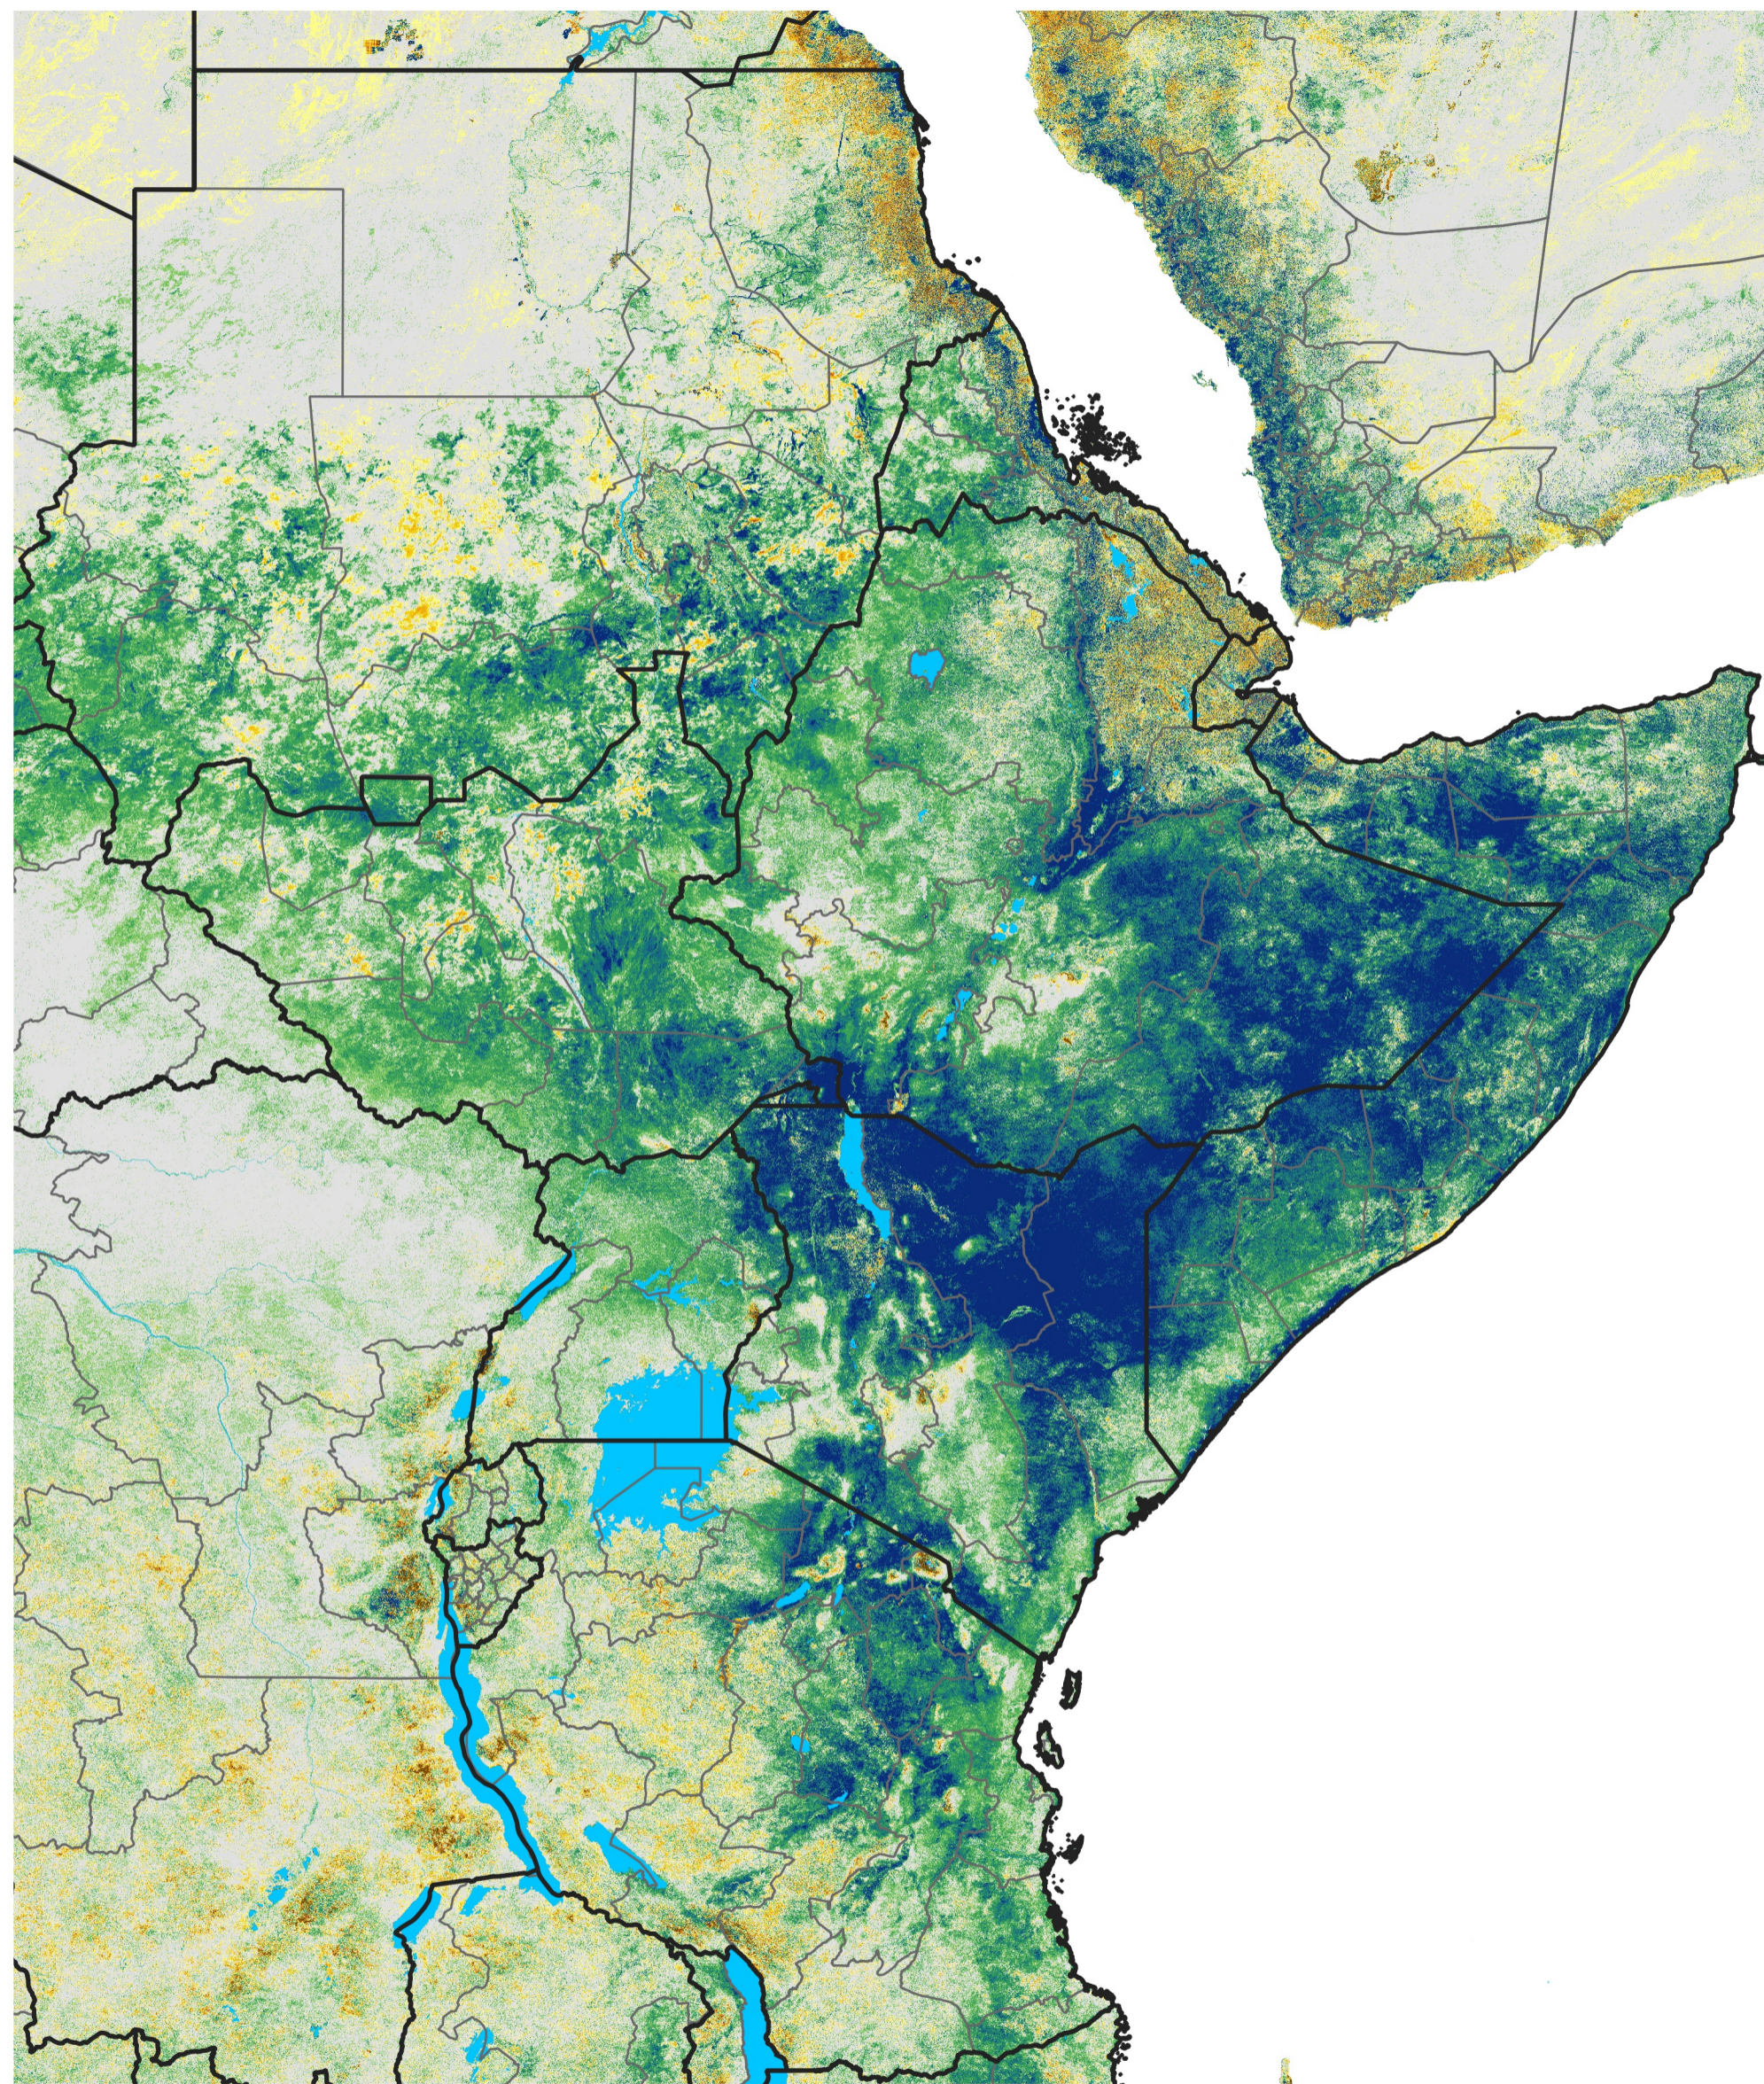

East Africa Percent of Mean NDVI

2019 / Mean (2012 - 2021)
Period 71 / Dec 16 - 25, 2019

Percent of Normal