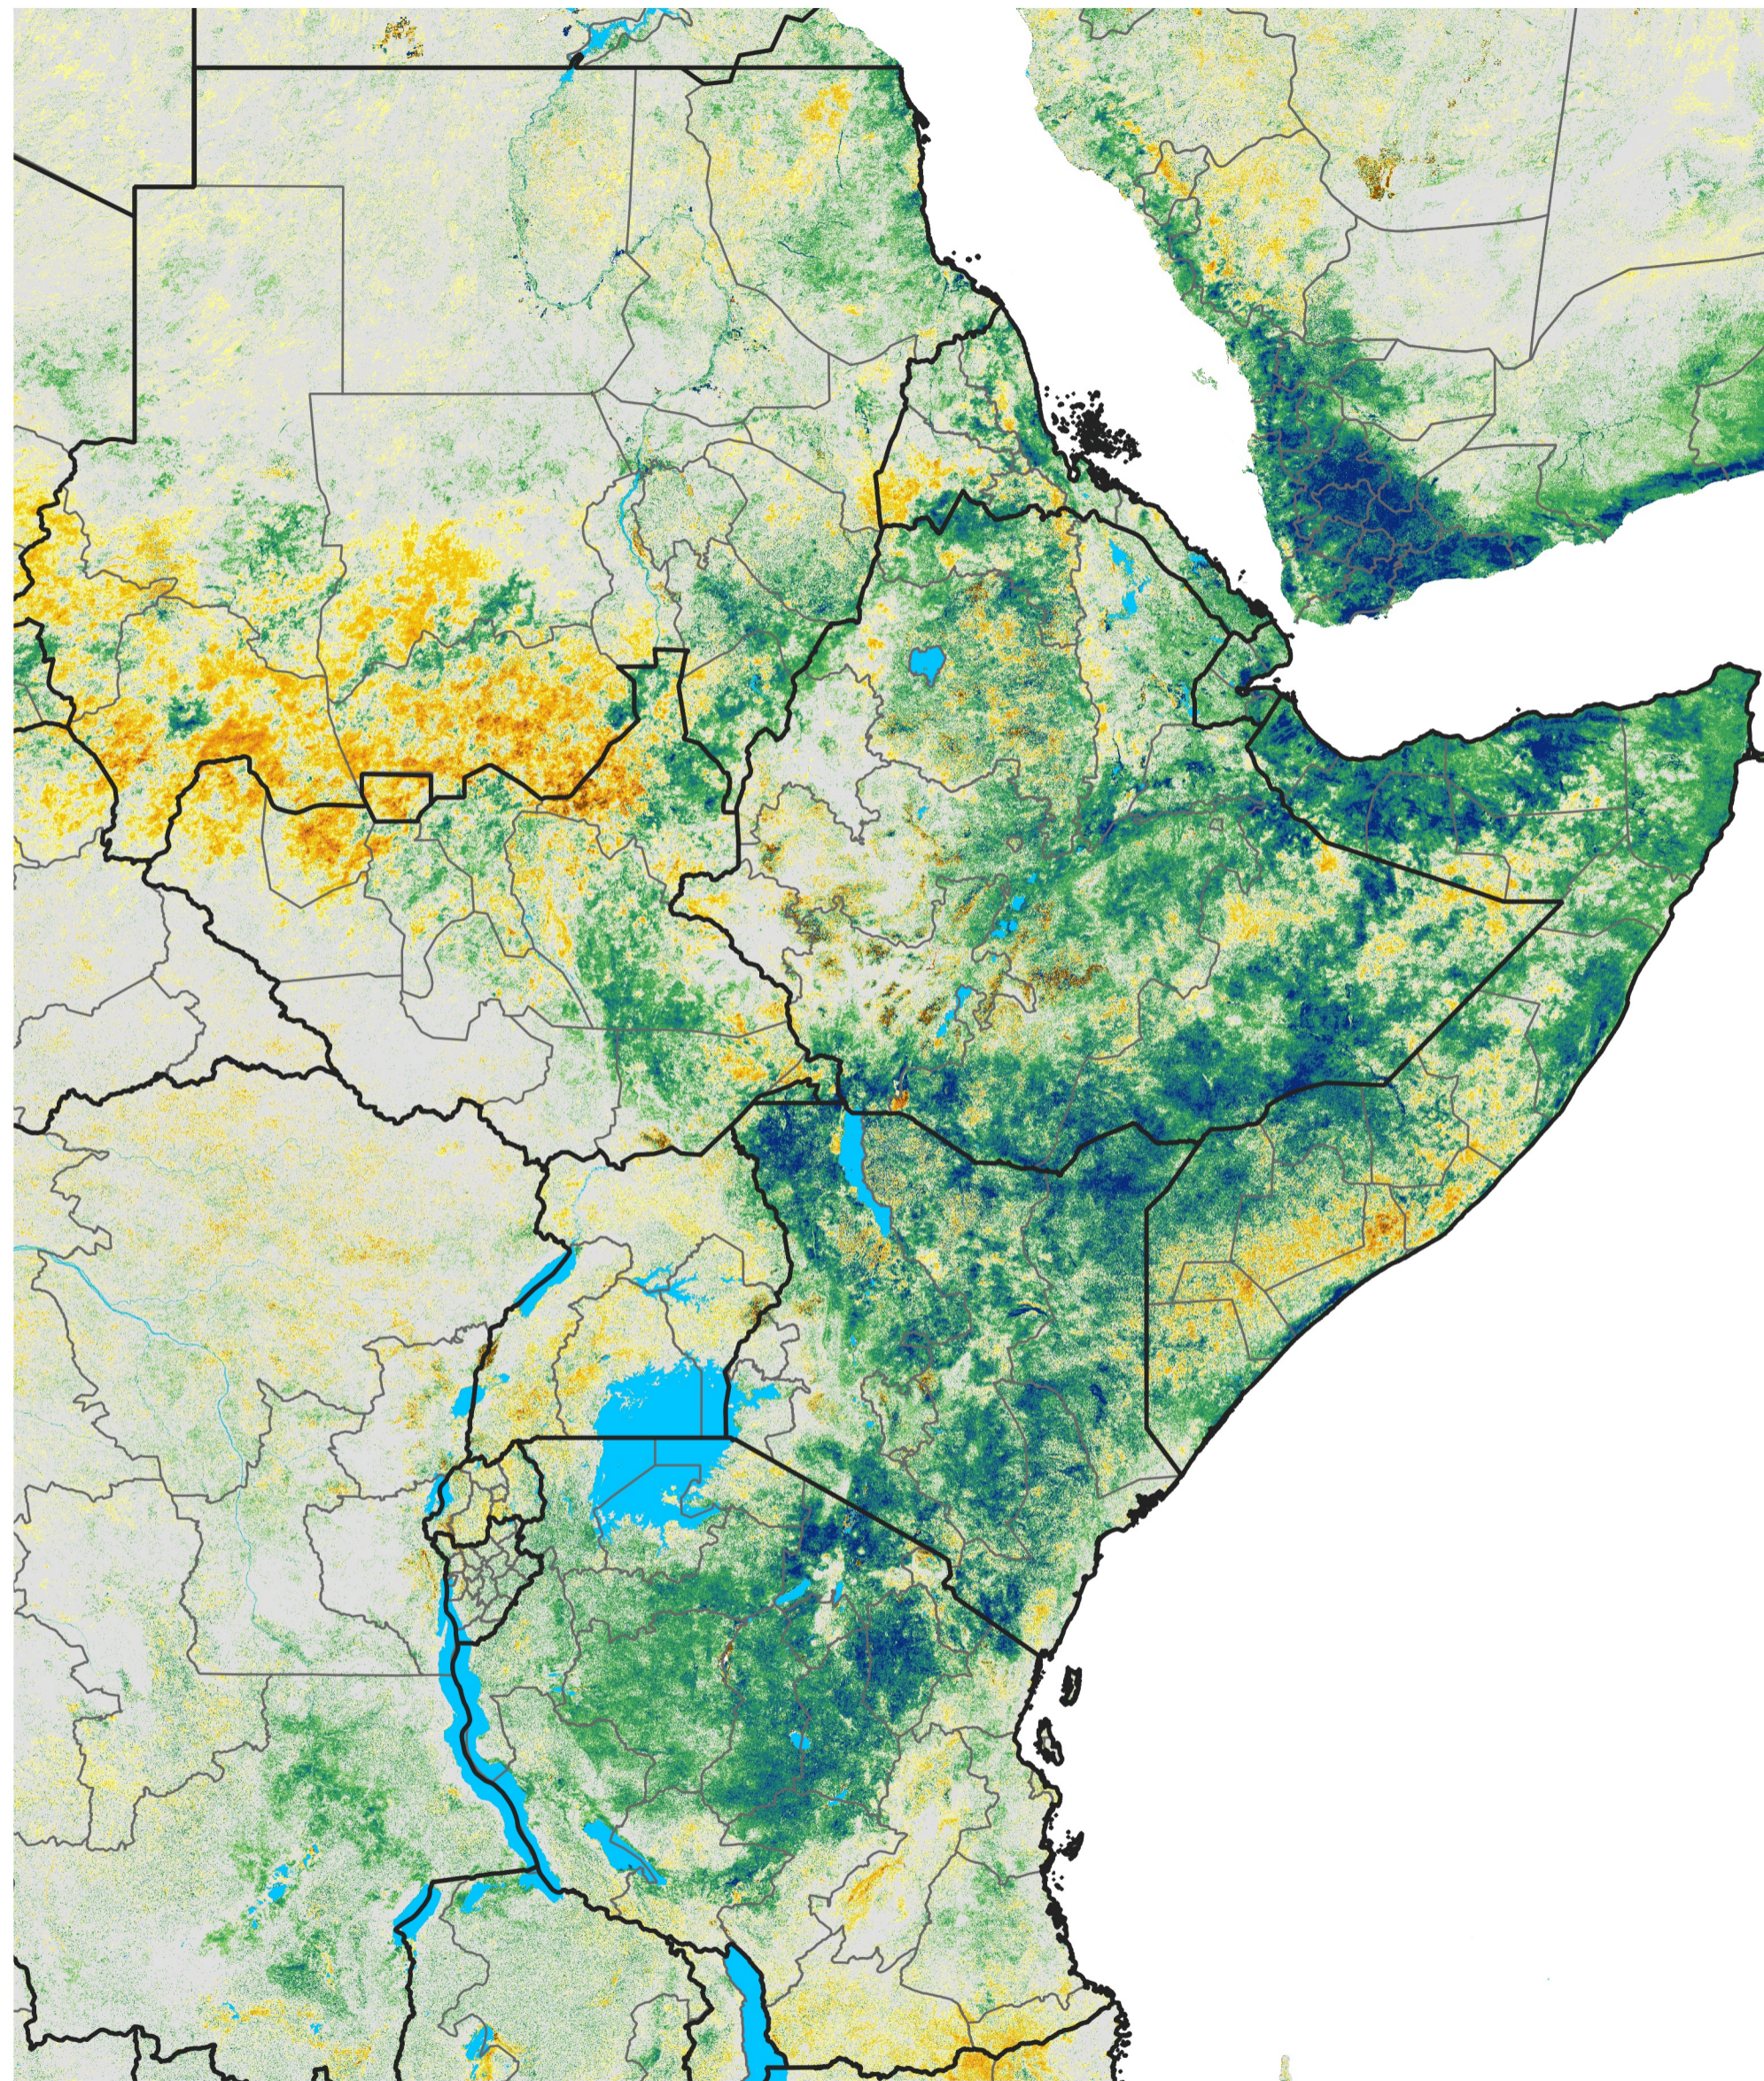

East Africa Percent of Mean NDVI

2020 / Mean (2012 - 2021)

Period 37 / Jun 26 - Jul 05, 2020

Percent of Normal