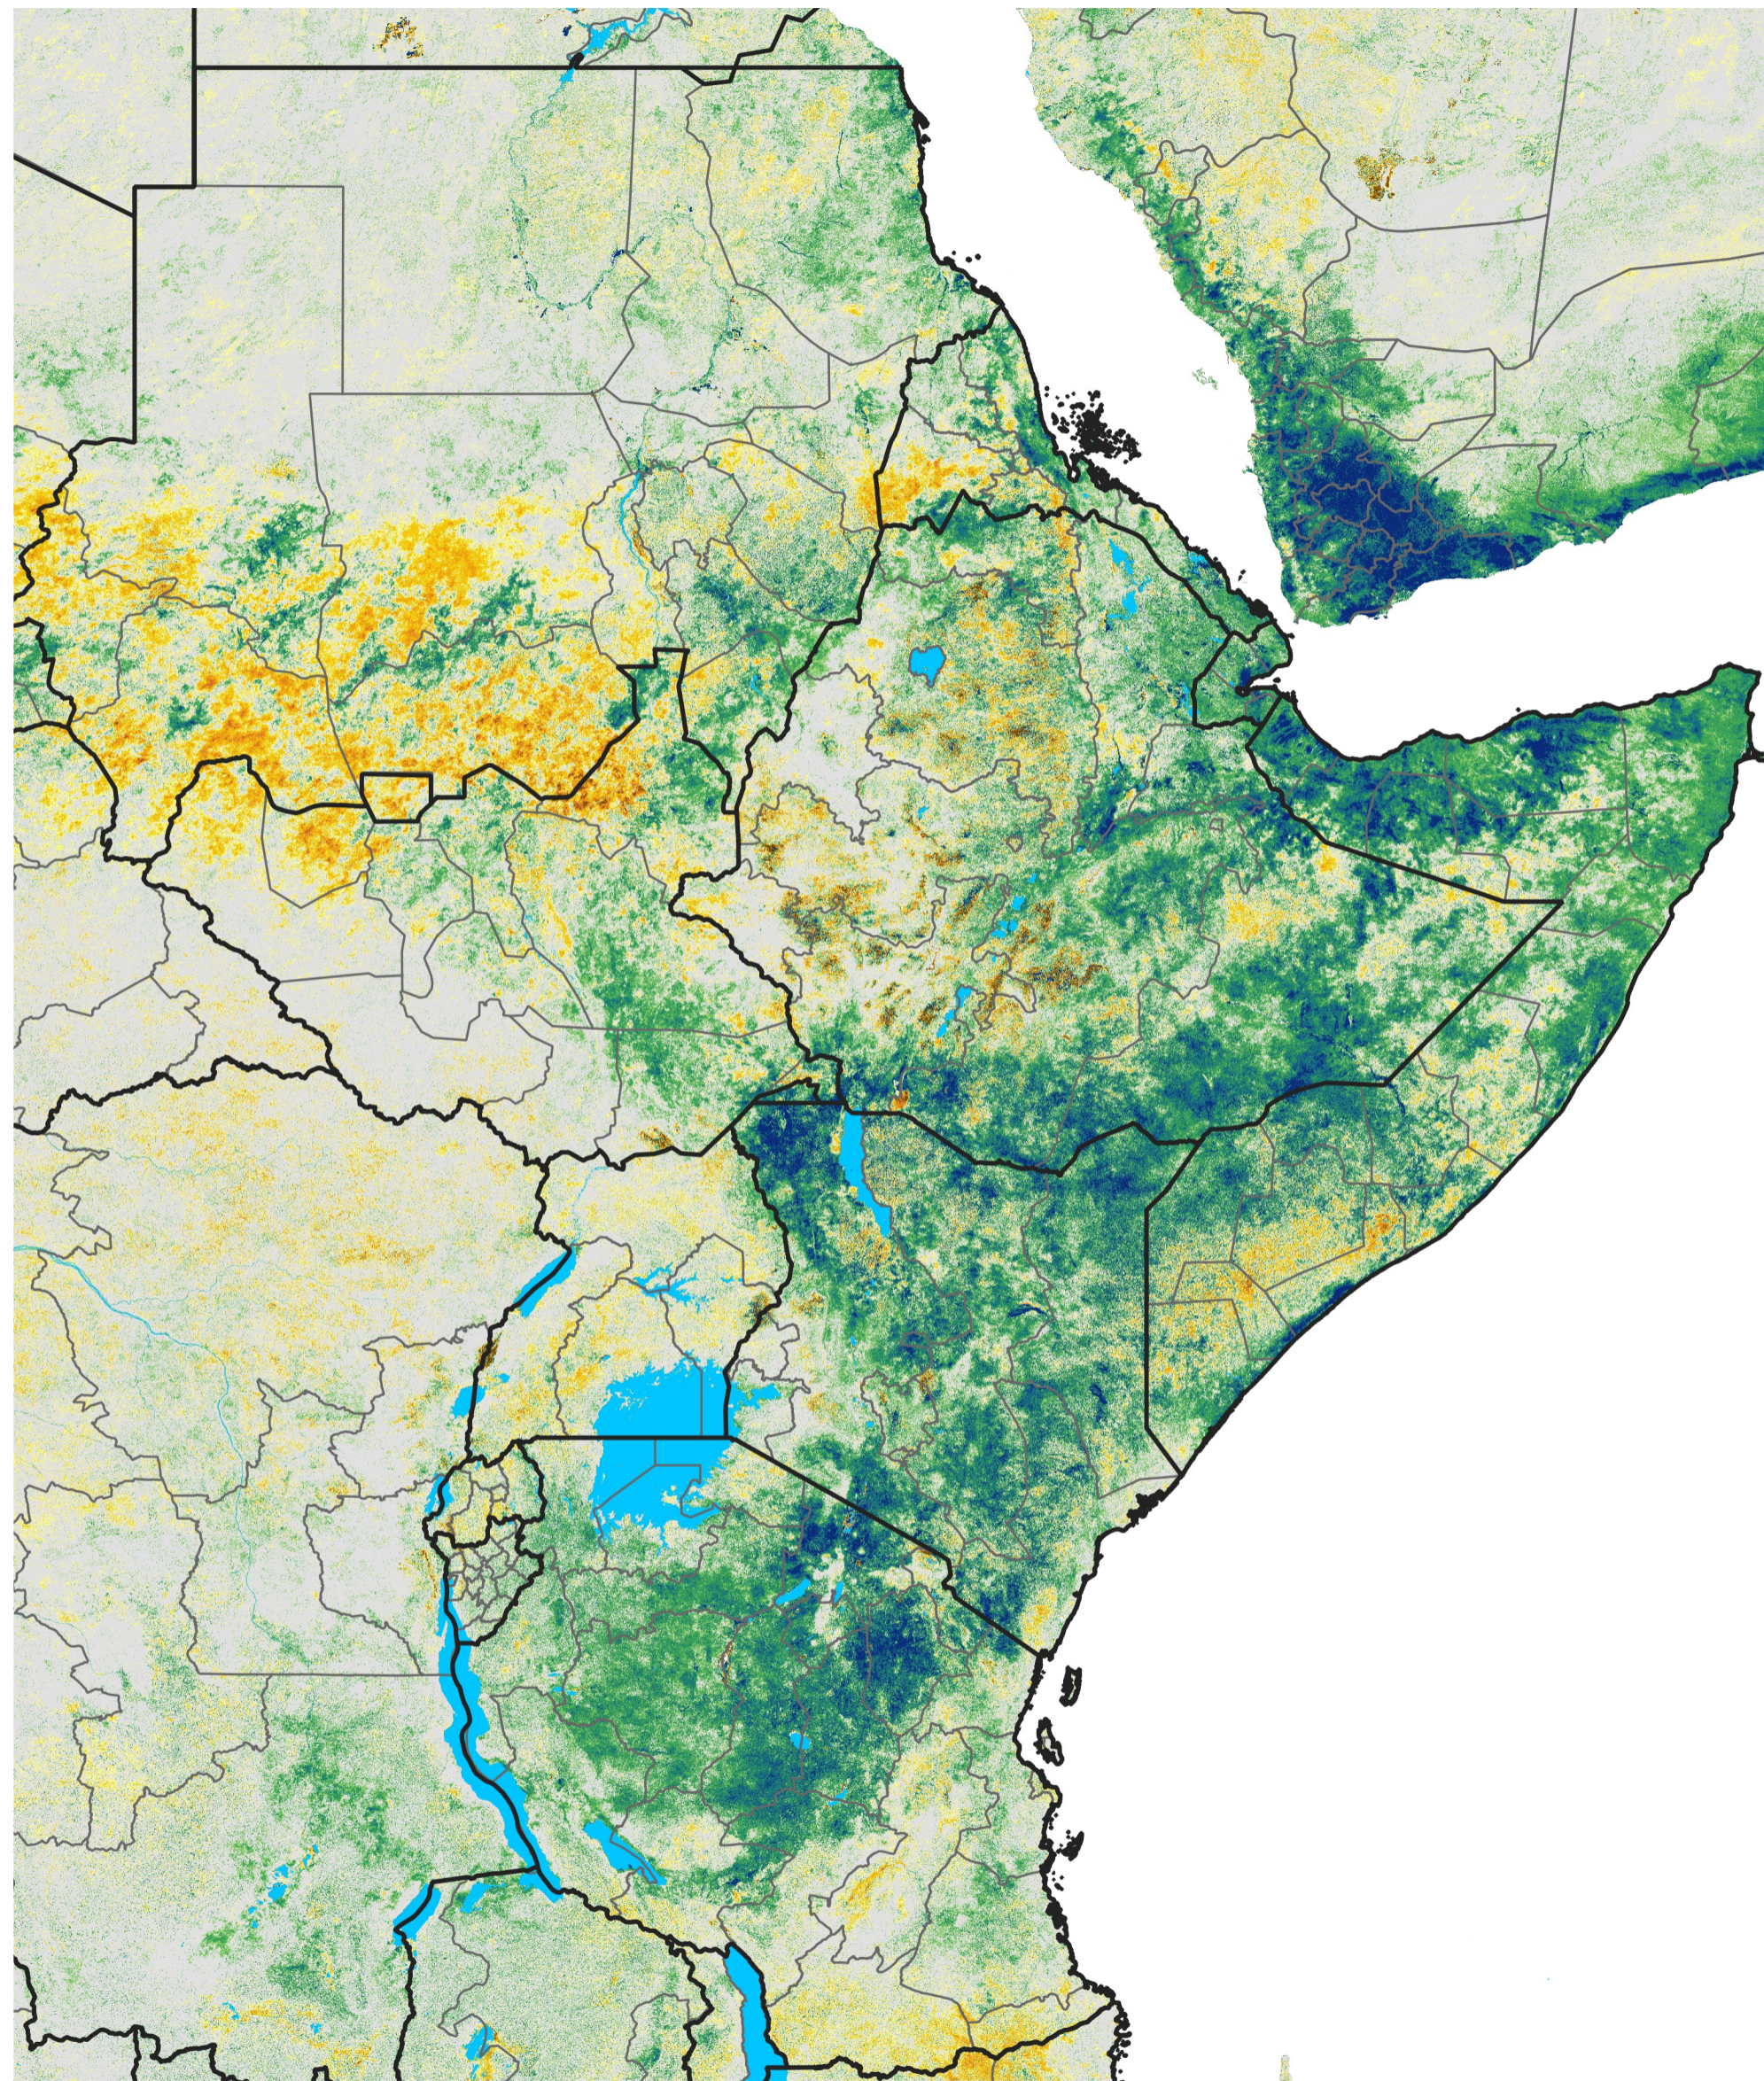

East Africa Percent of Mean NDVI

2020 / Mean (2012 - 2021)

Period 39 / Jul 06 - 15, 2020

Percent of Normal