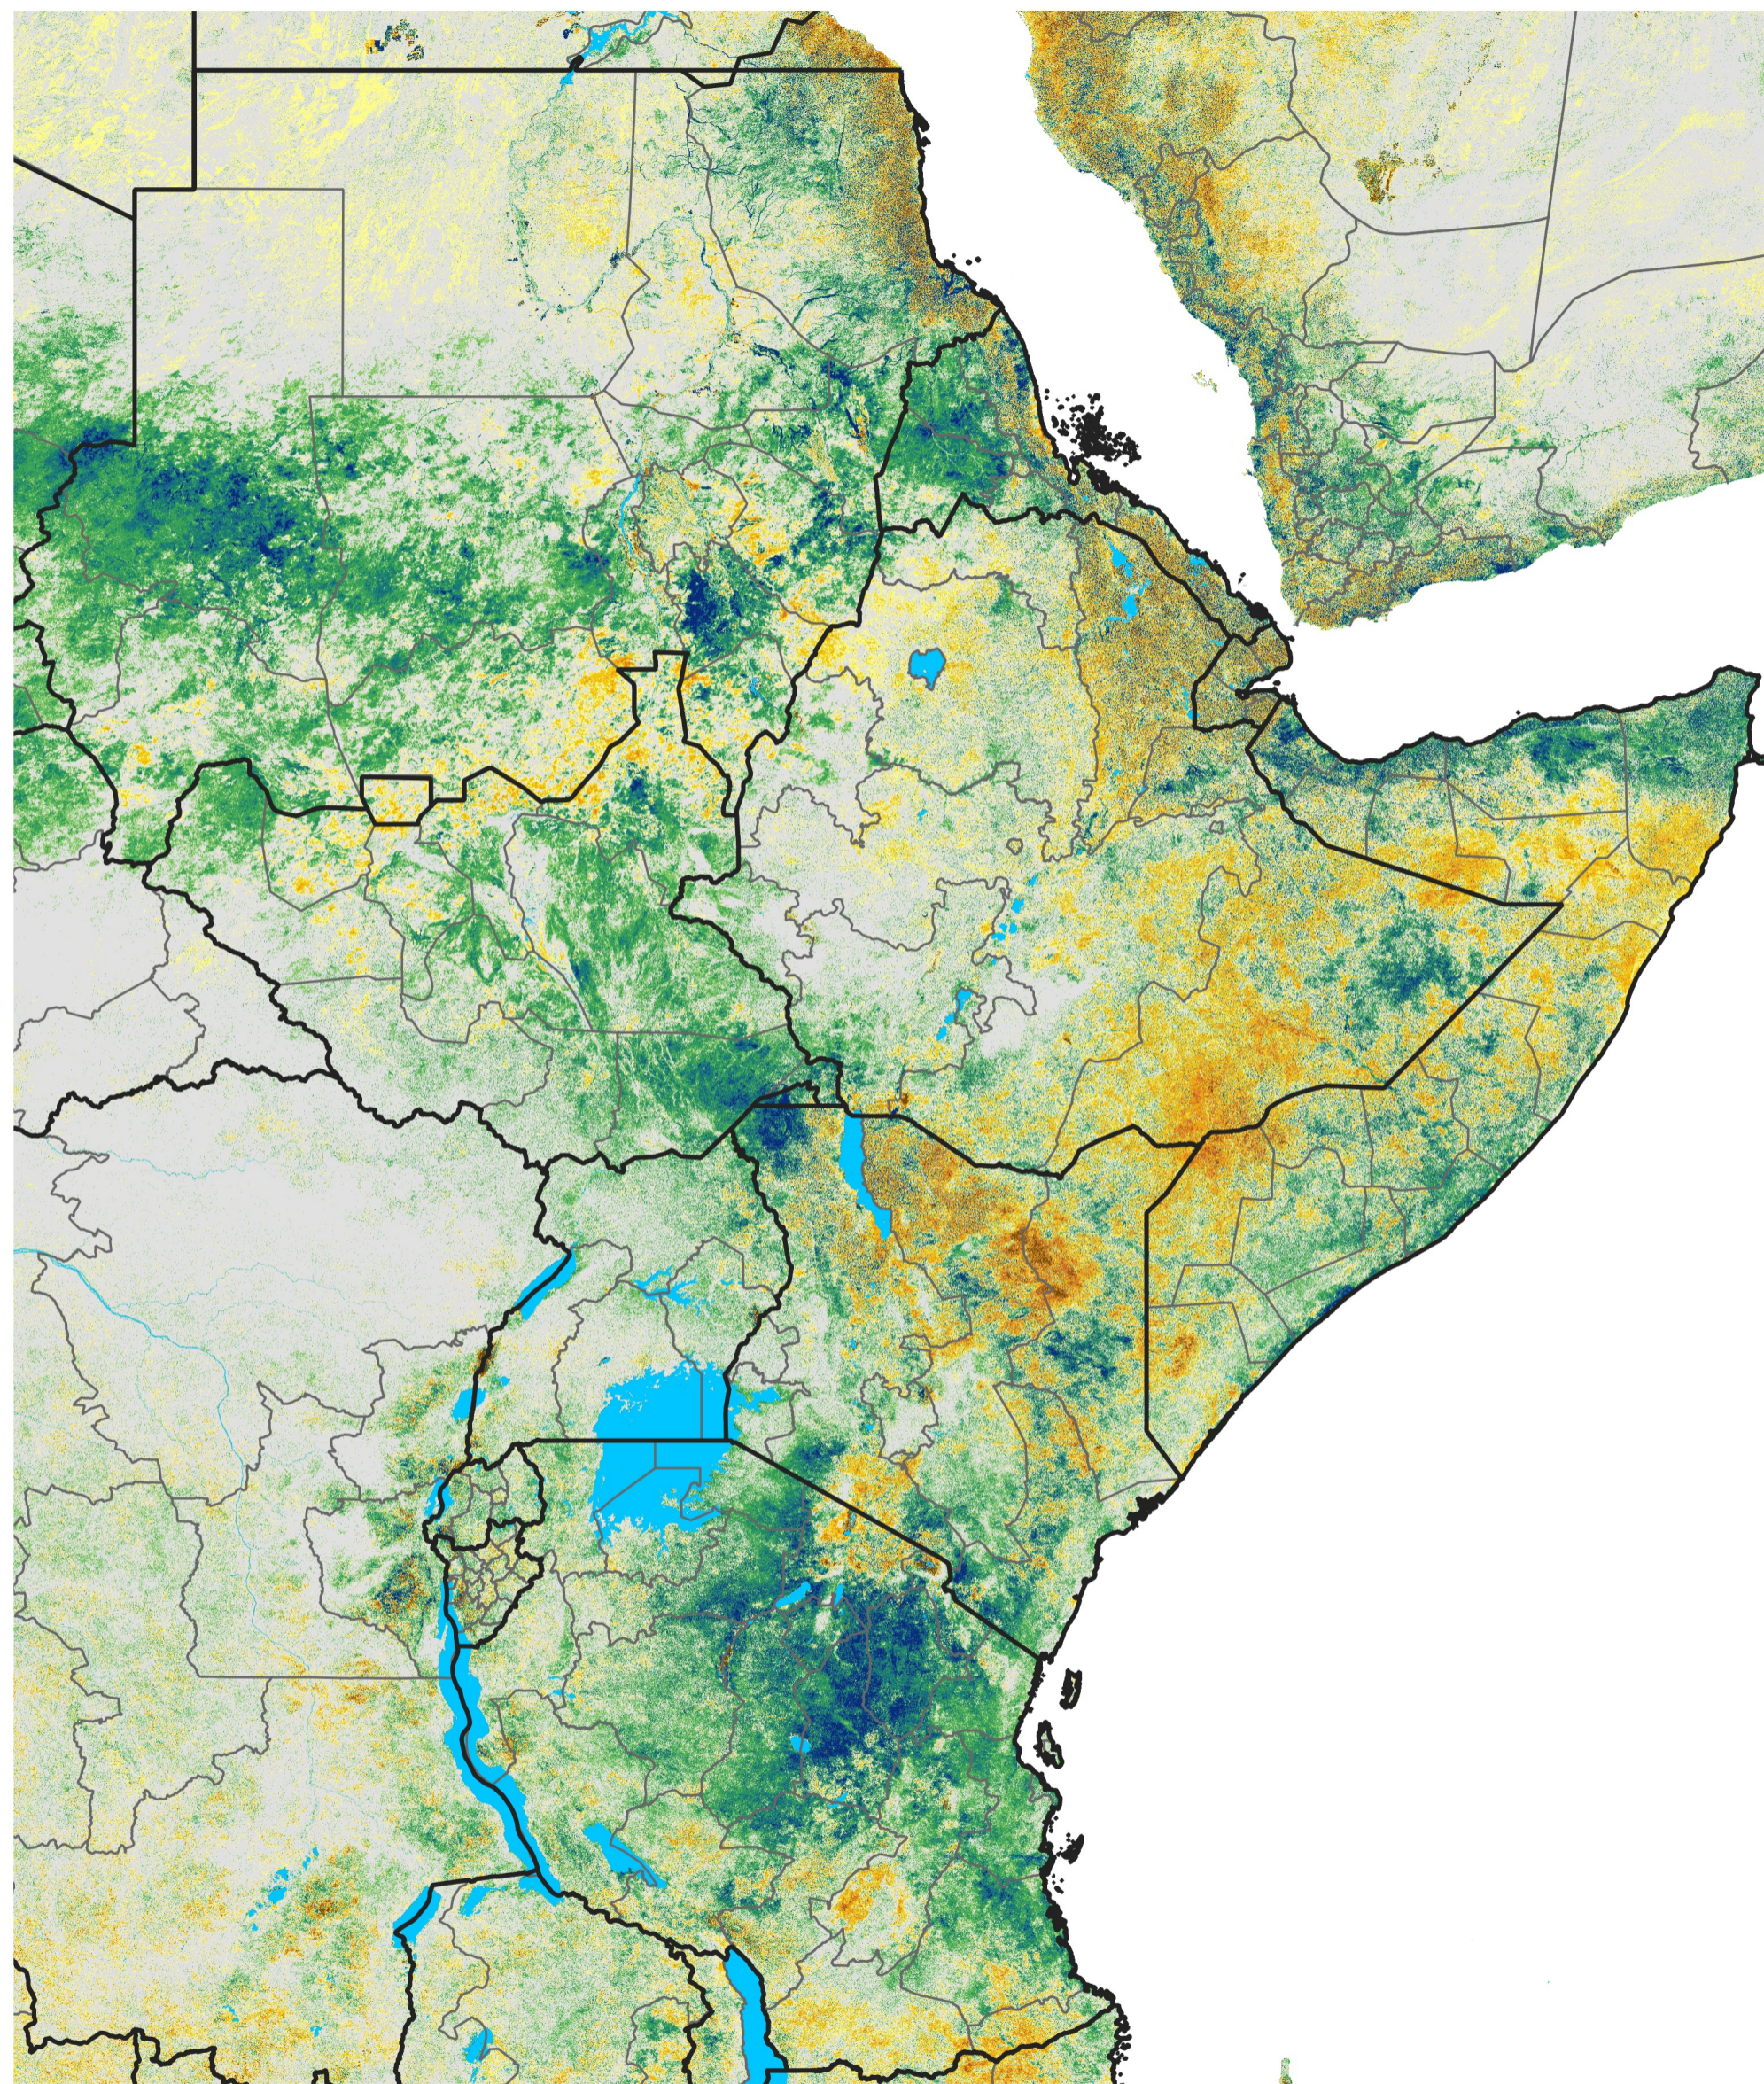

East Africa Percent of Mean NDVI

2020 / Mean (2012 - 2021)
Period 69 / Dec 06 - 15, 2020

Percent of Normal