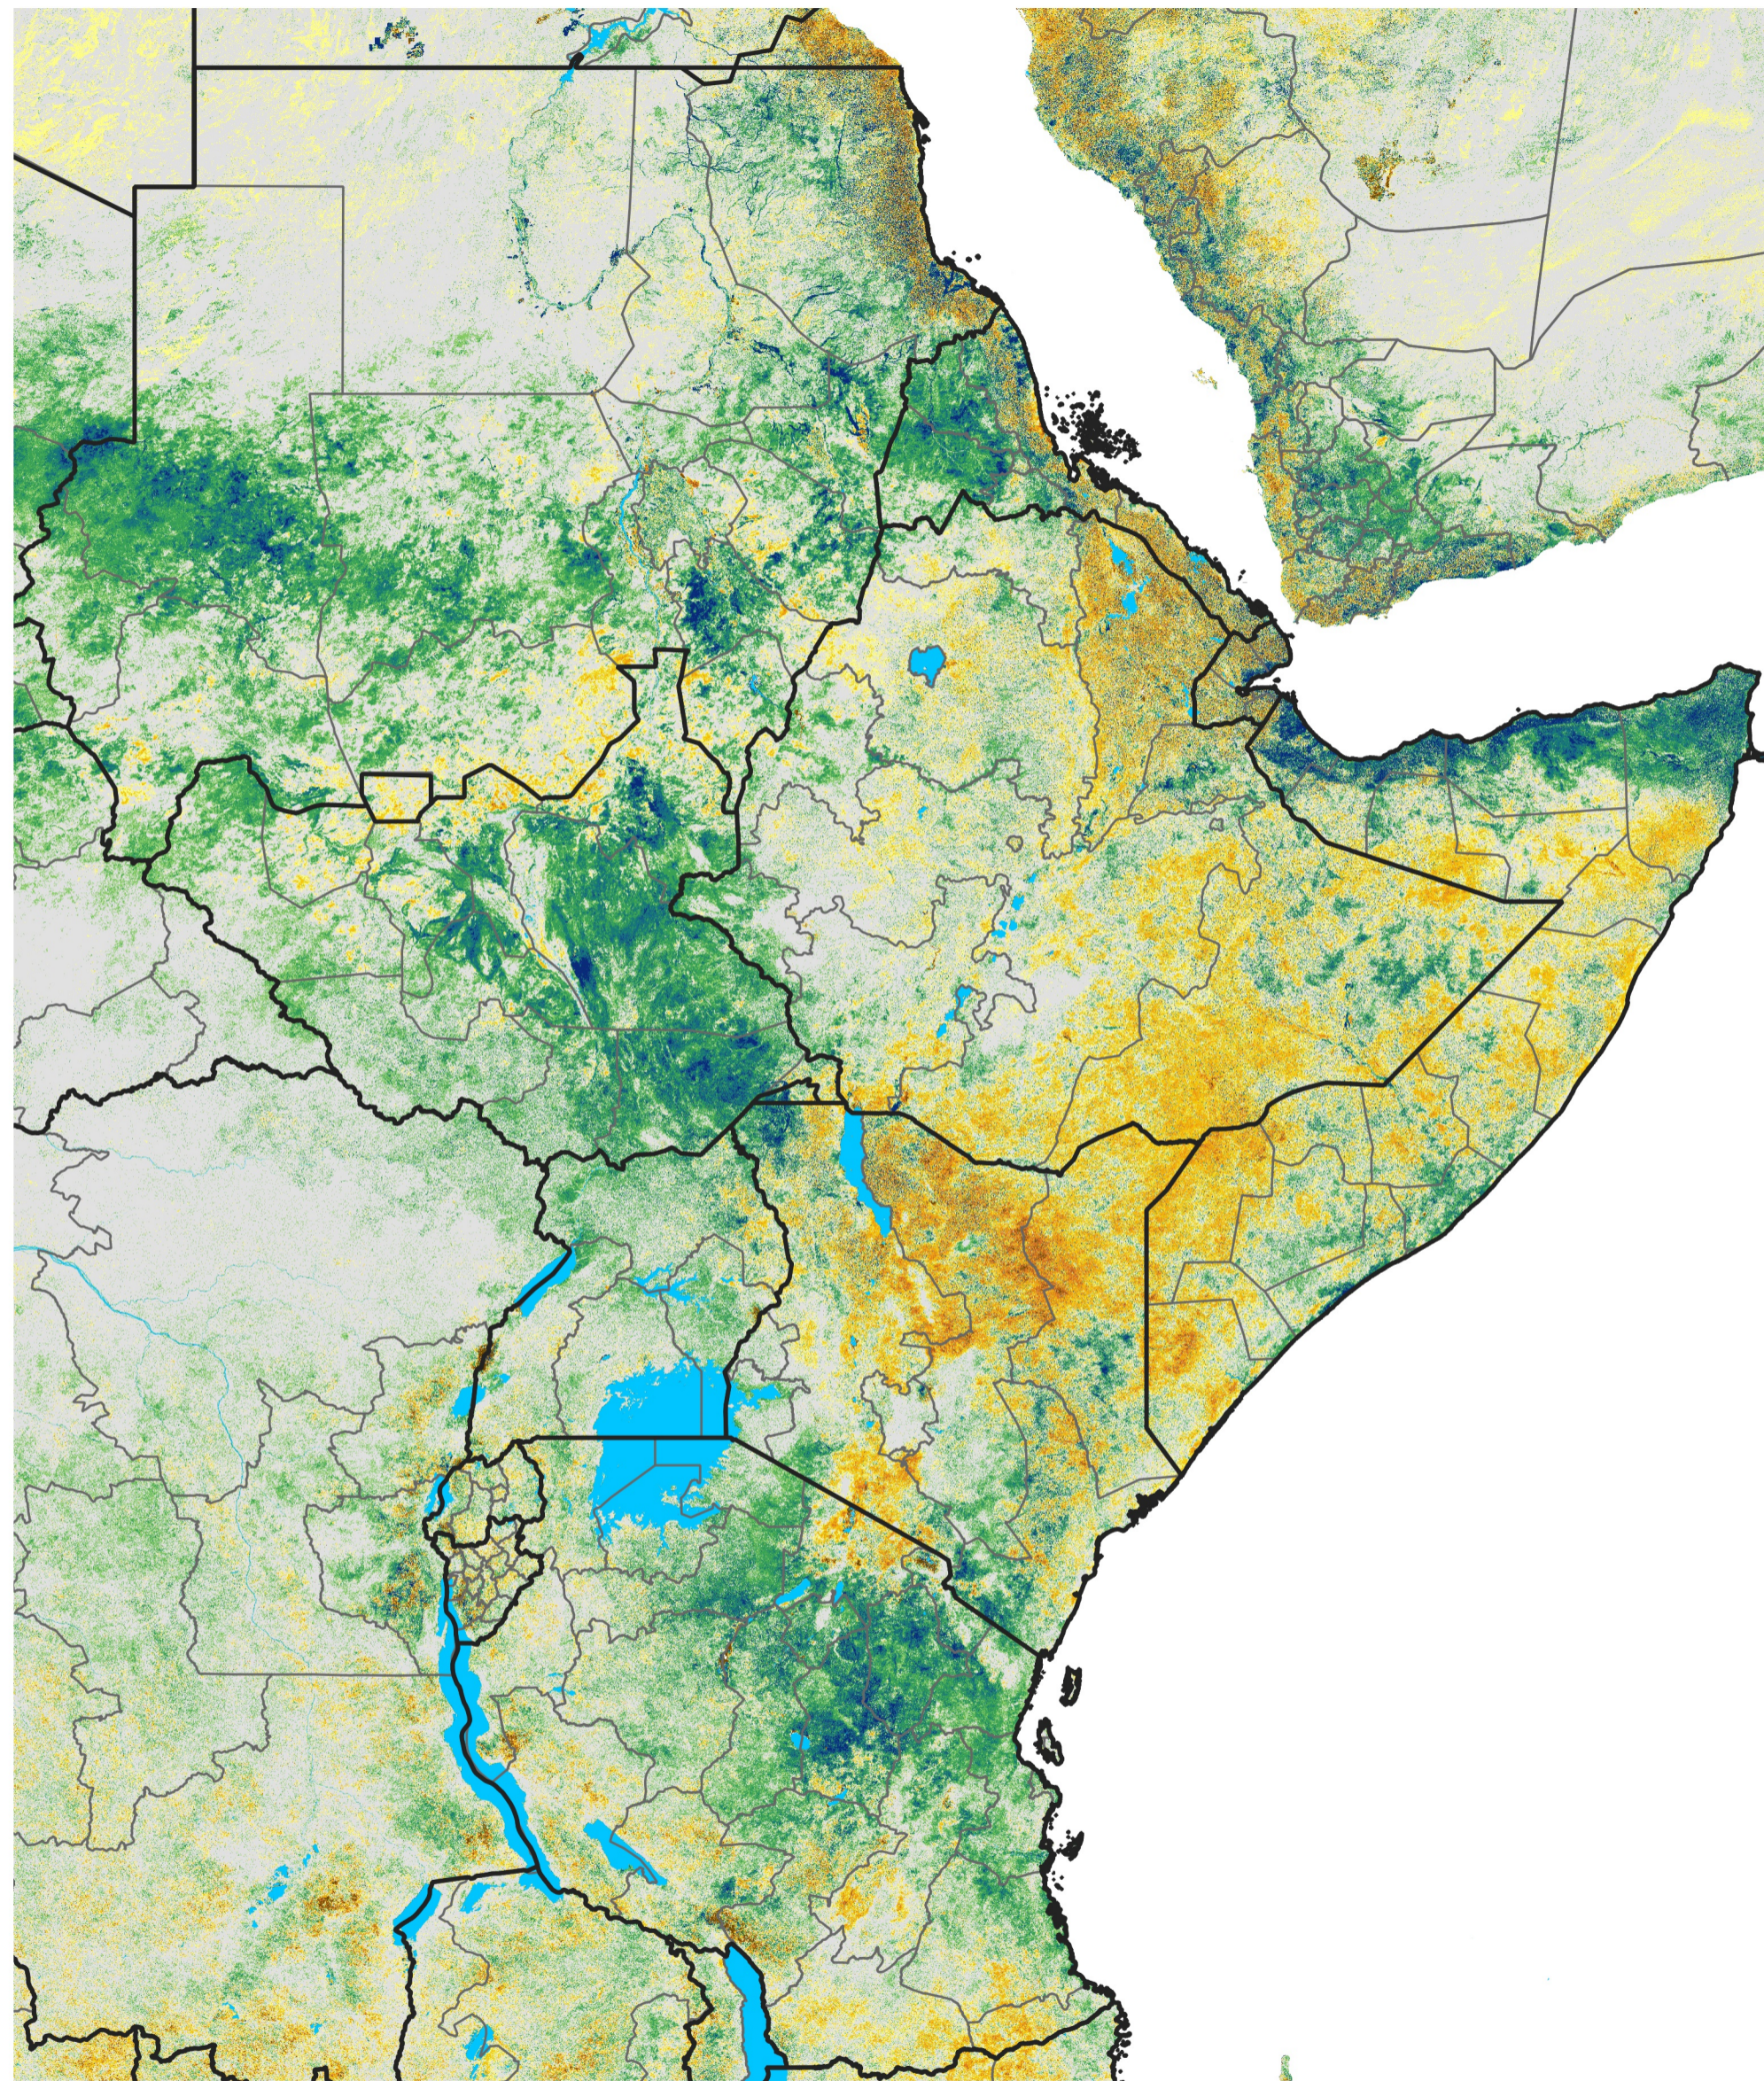

East Africa Percent of Mean NDVI

2021 / Mean (2012 - 2021)

Period 01 / Dec 26, 2020 - Jan 05, 2021

Percent of Normal