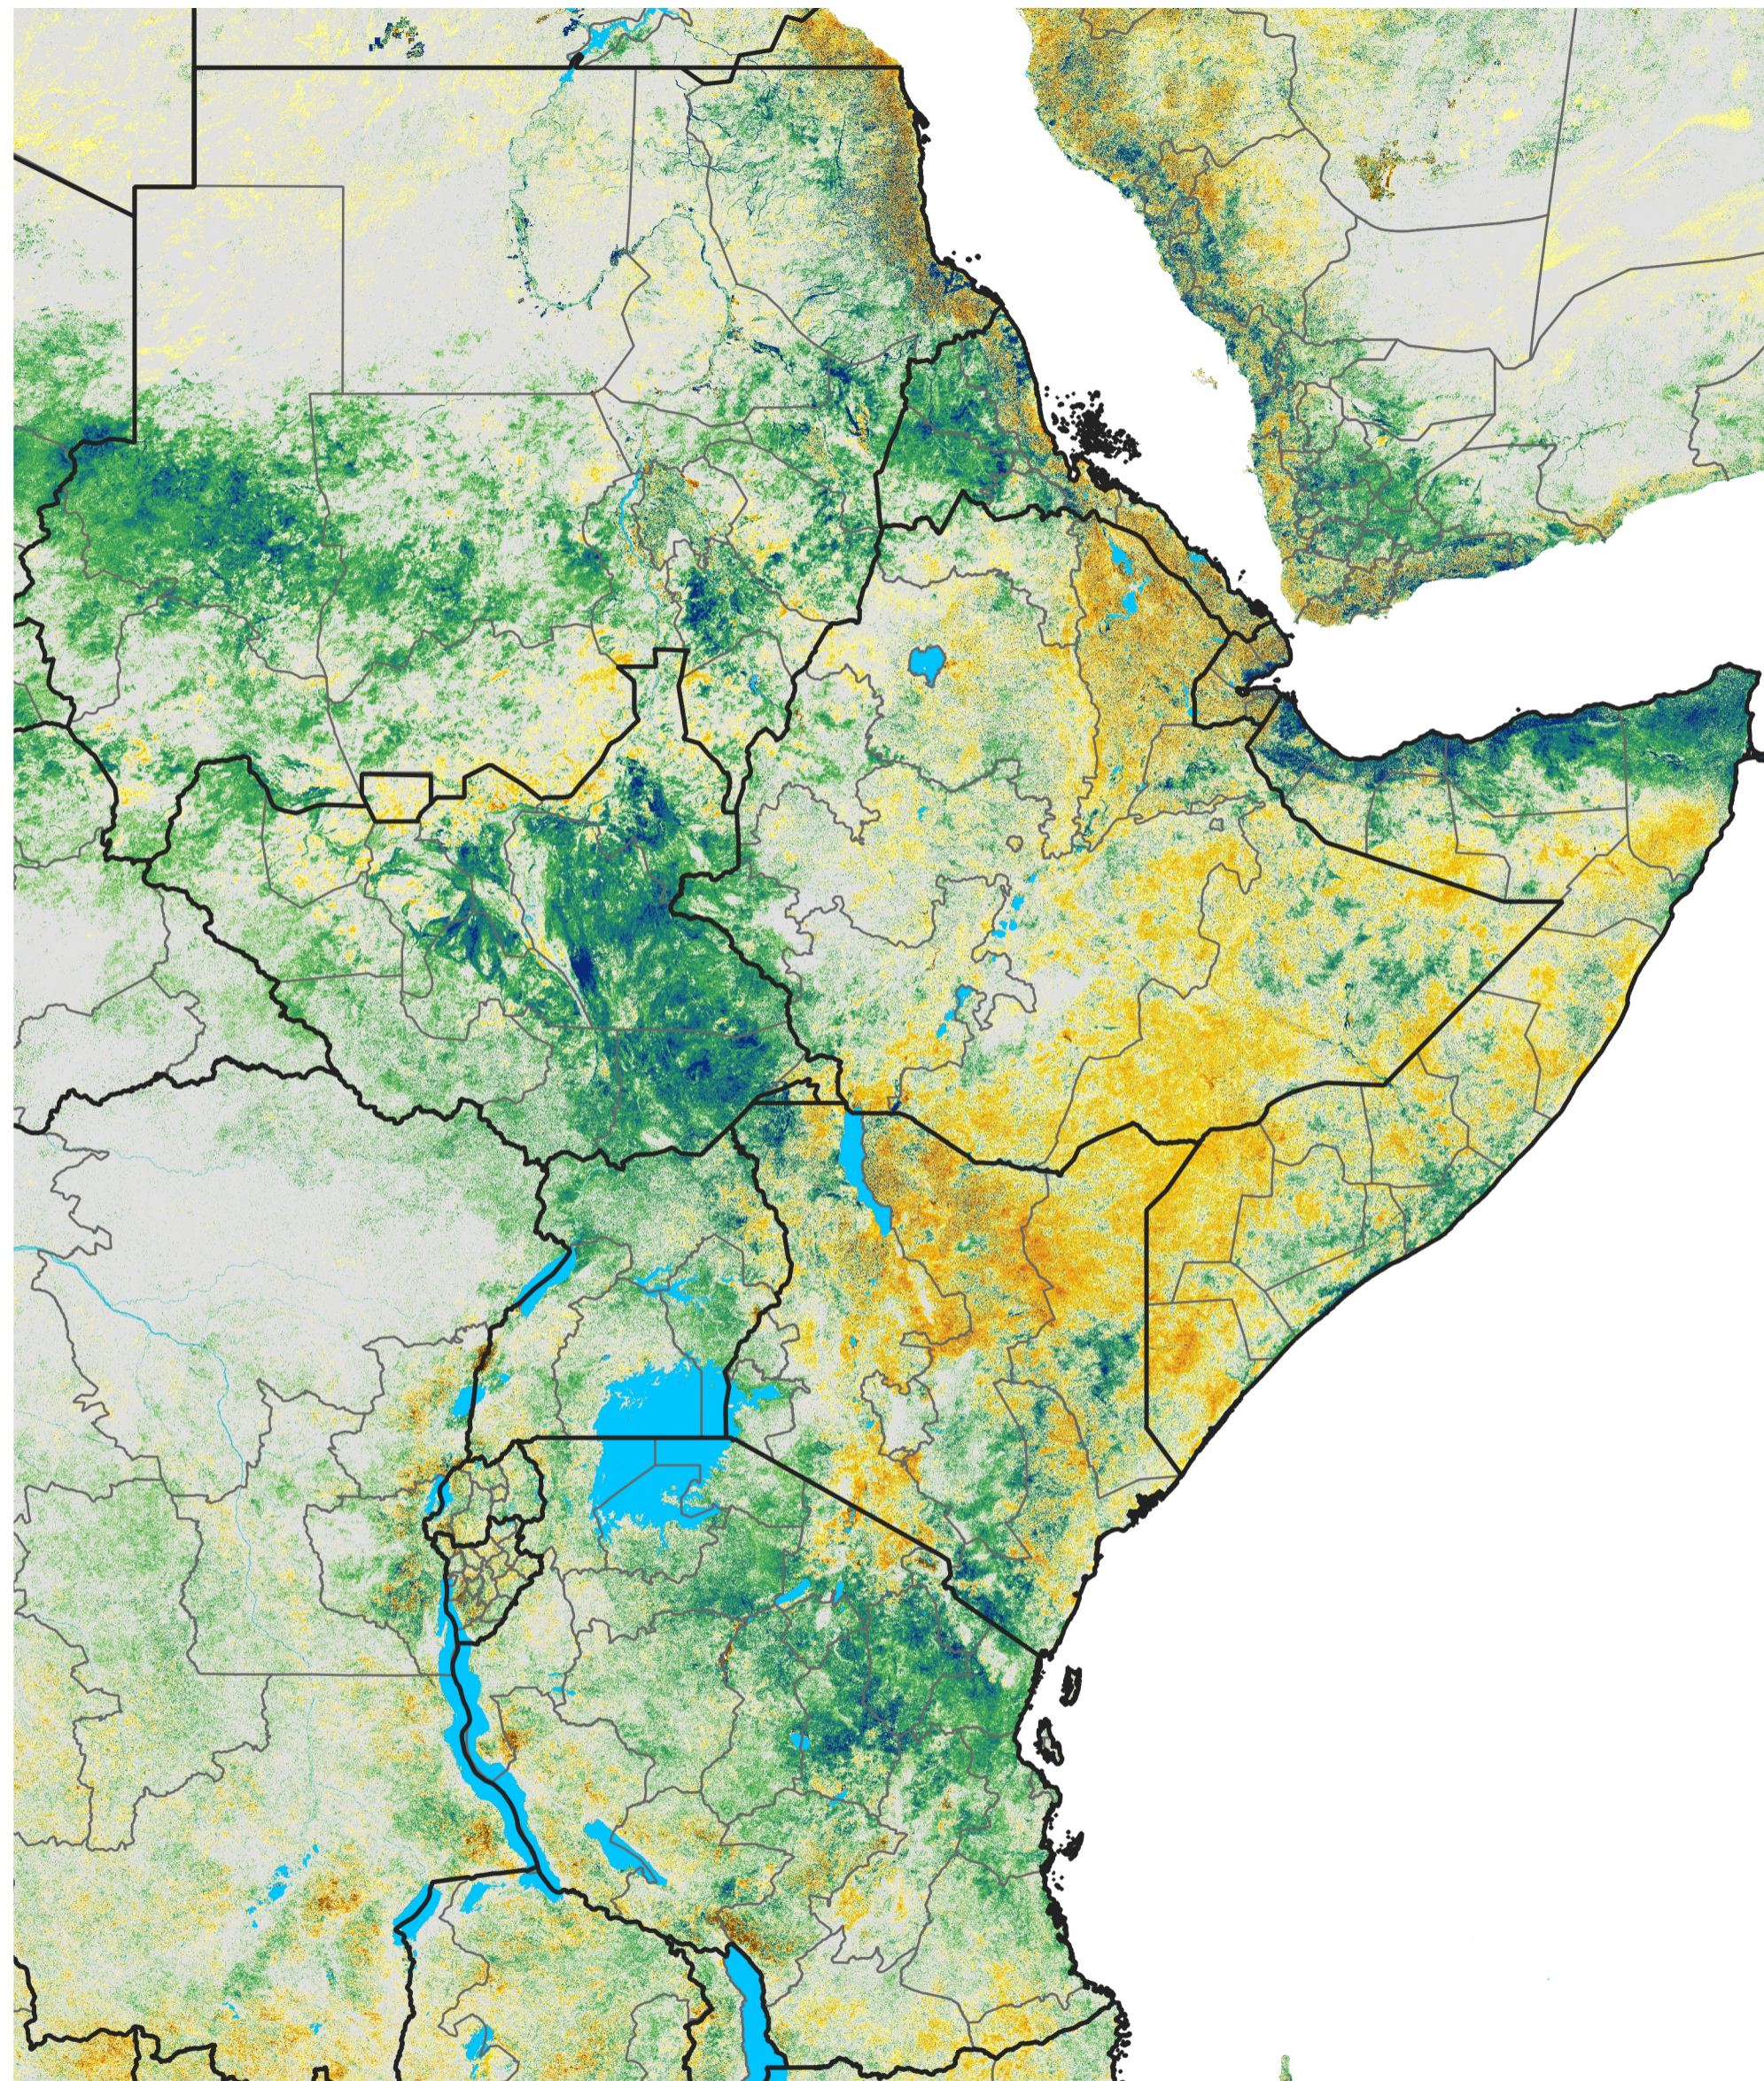

East Africa Percent of Mean NDVI

2021 / Mean (2012 - 2021)

Period 03 / Jan 06 - 15, 2021

Percent of Normal