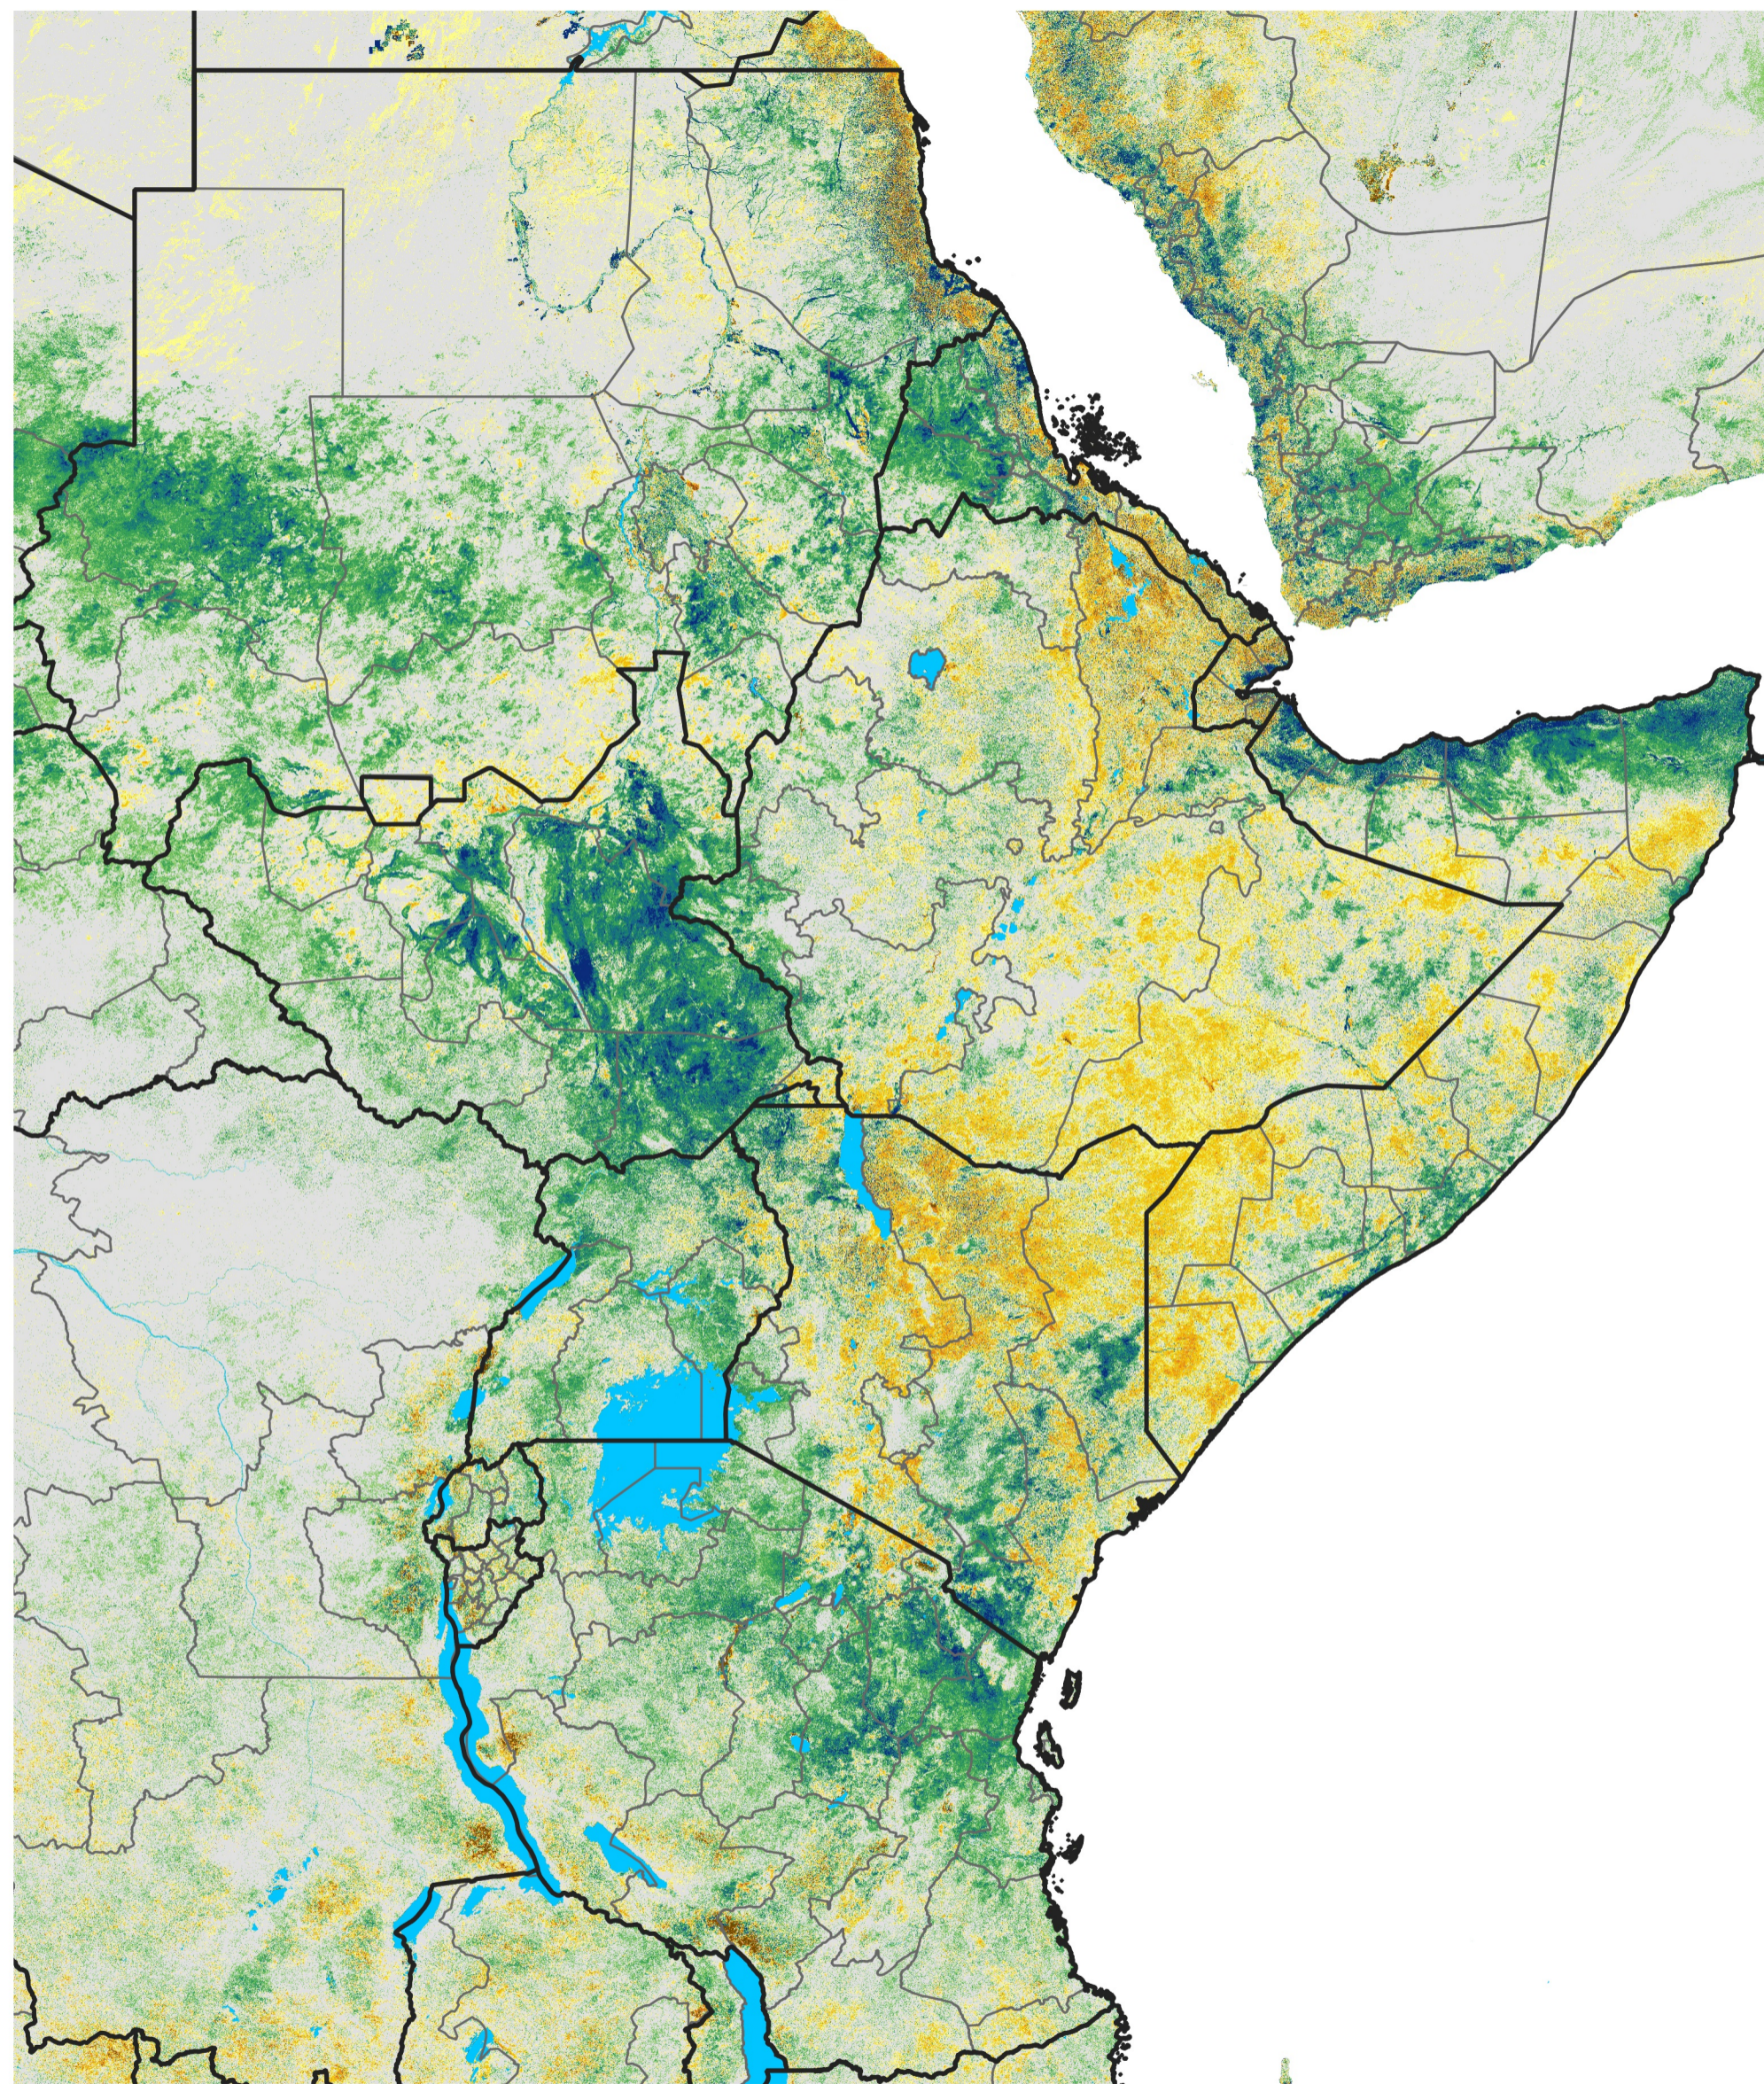

East Africa Percent of Mean NDVI

2021 / Mean (2012 - 2021)

Period 05 / Jan 16 - 25, 2021

Percent of Normal