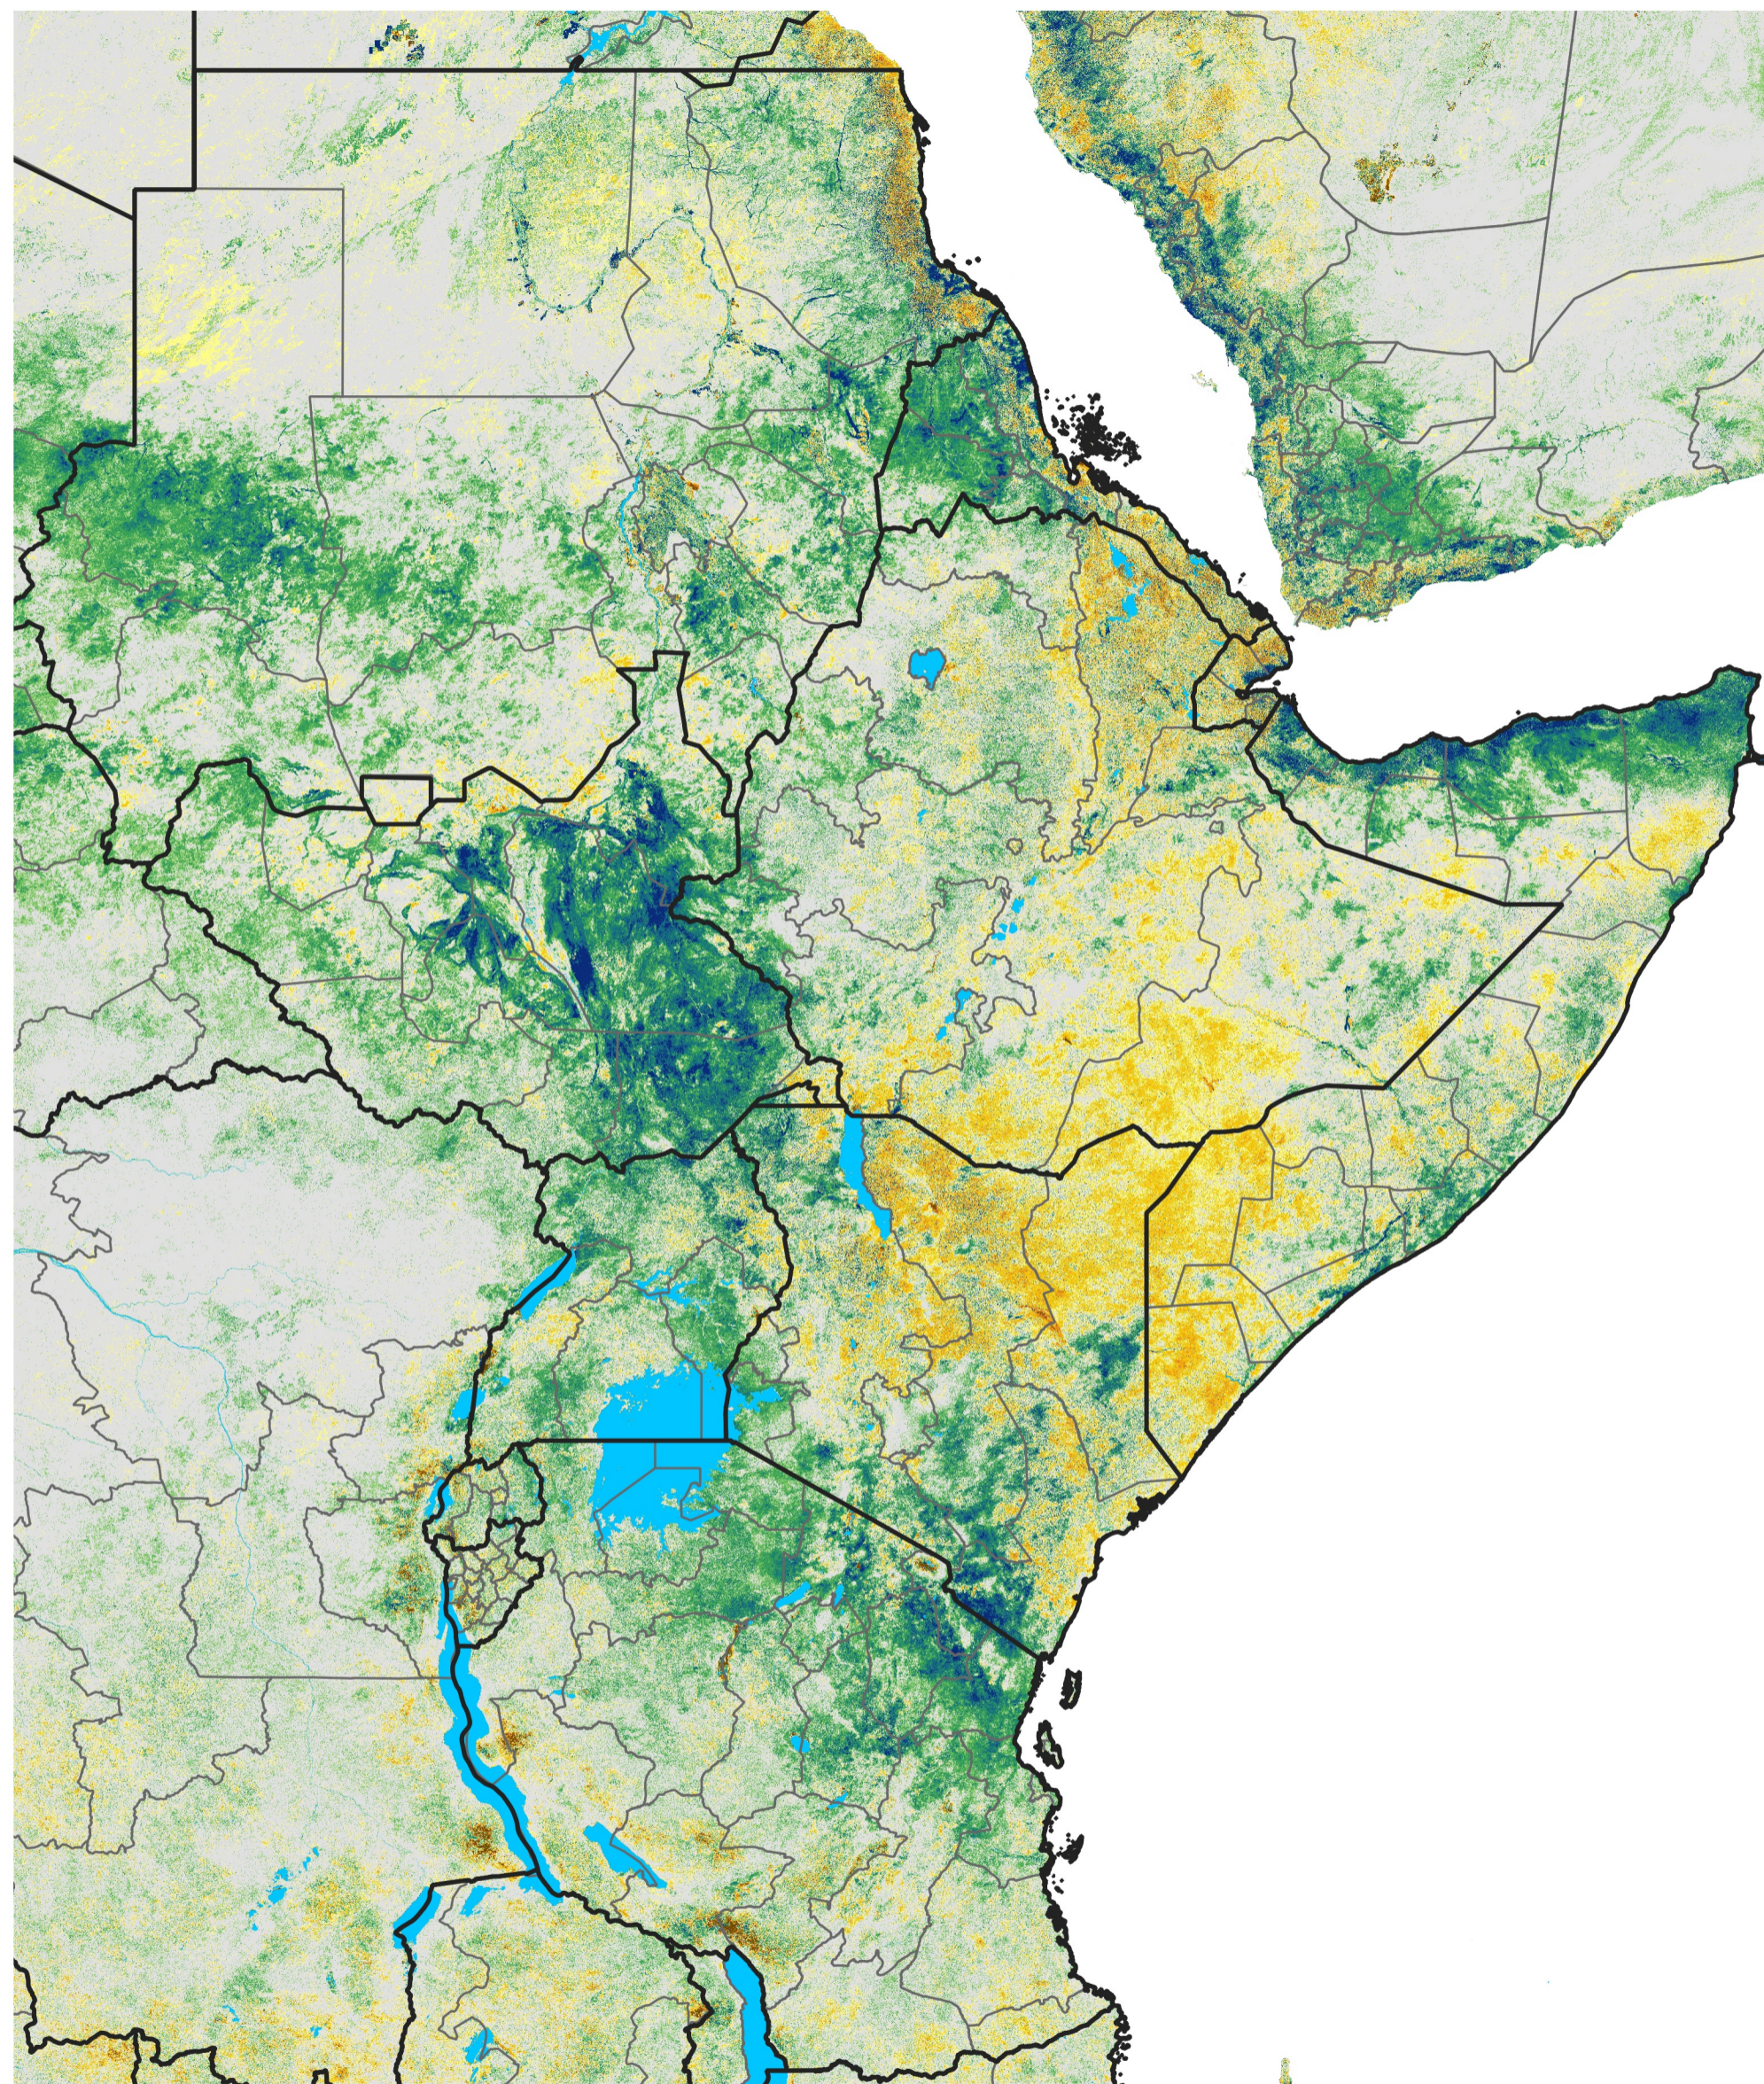

East Africa Percent of Mean NDVI

2021 / Mean (2012 - 2021)

Period 07 / Jan 26 - Feb 05, 2021

Percent of Normal