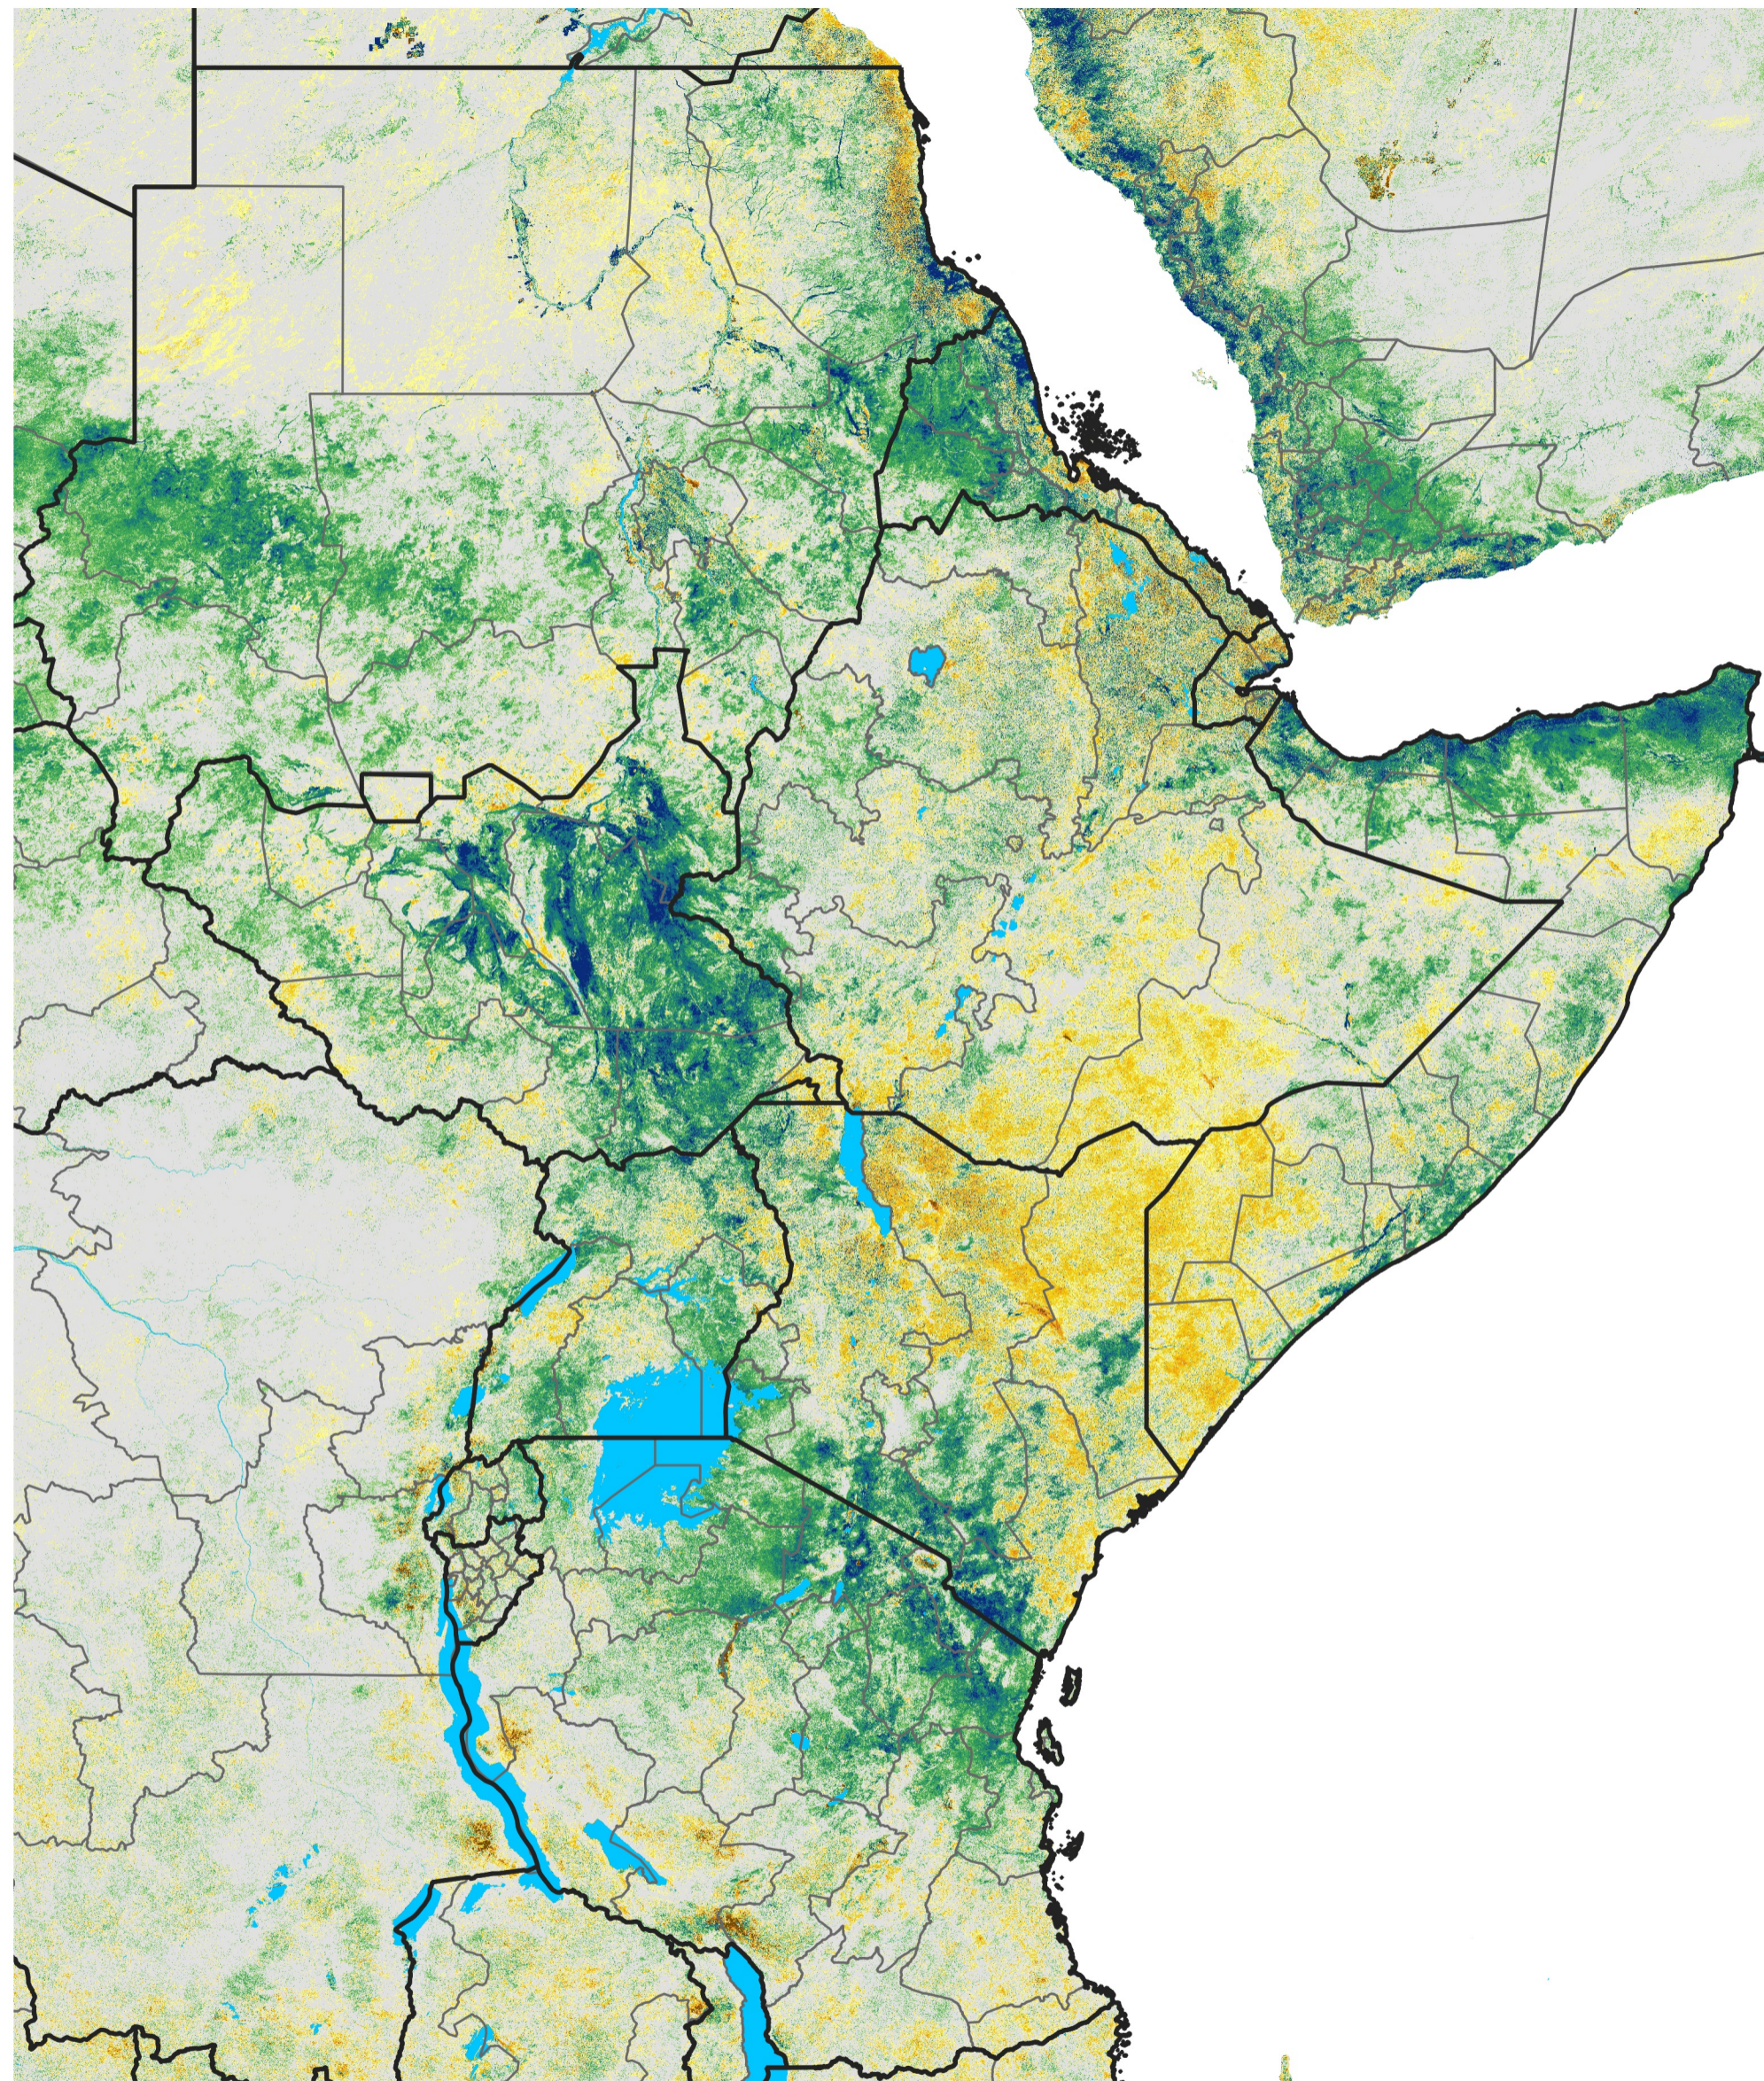

East Africa Percent of Mean NDVI

2021 / Mean (2012 - 2021)

Period 09 / Feb 06 - 15, 2021

Percent of Normal