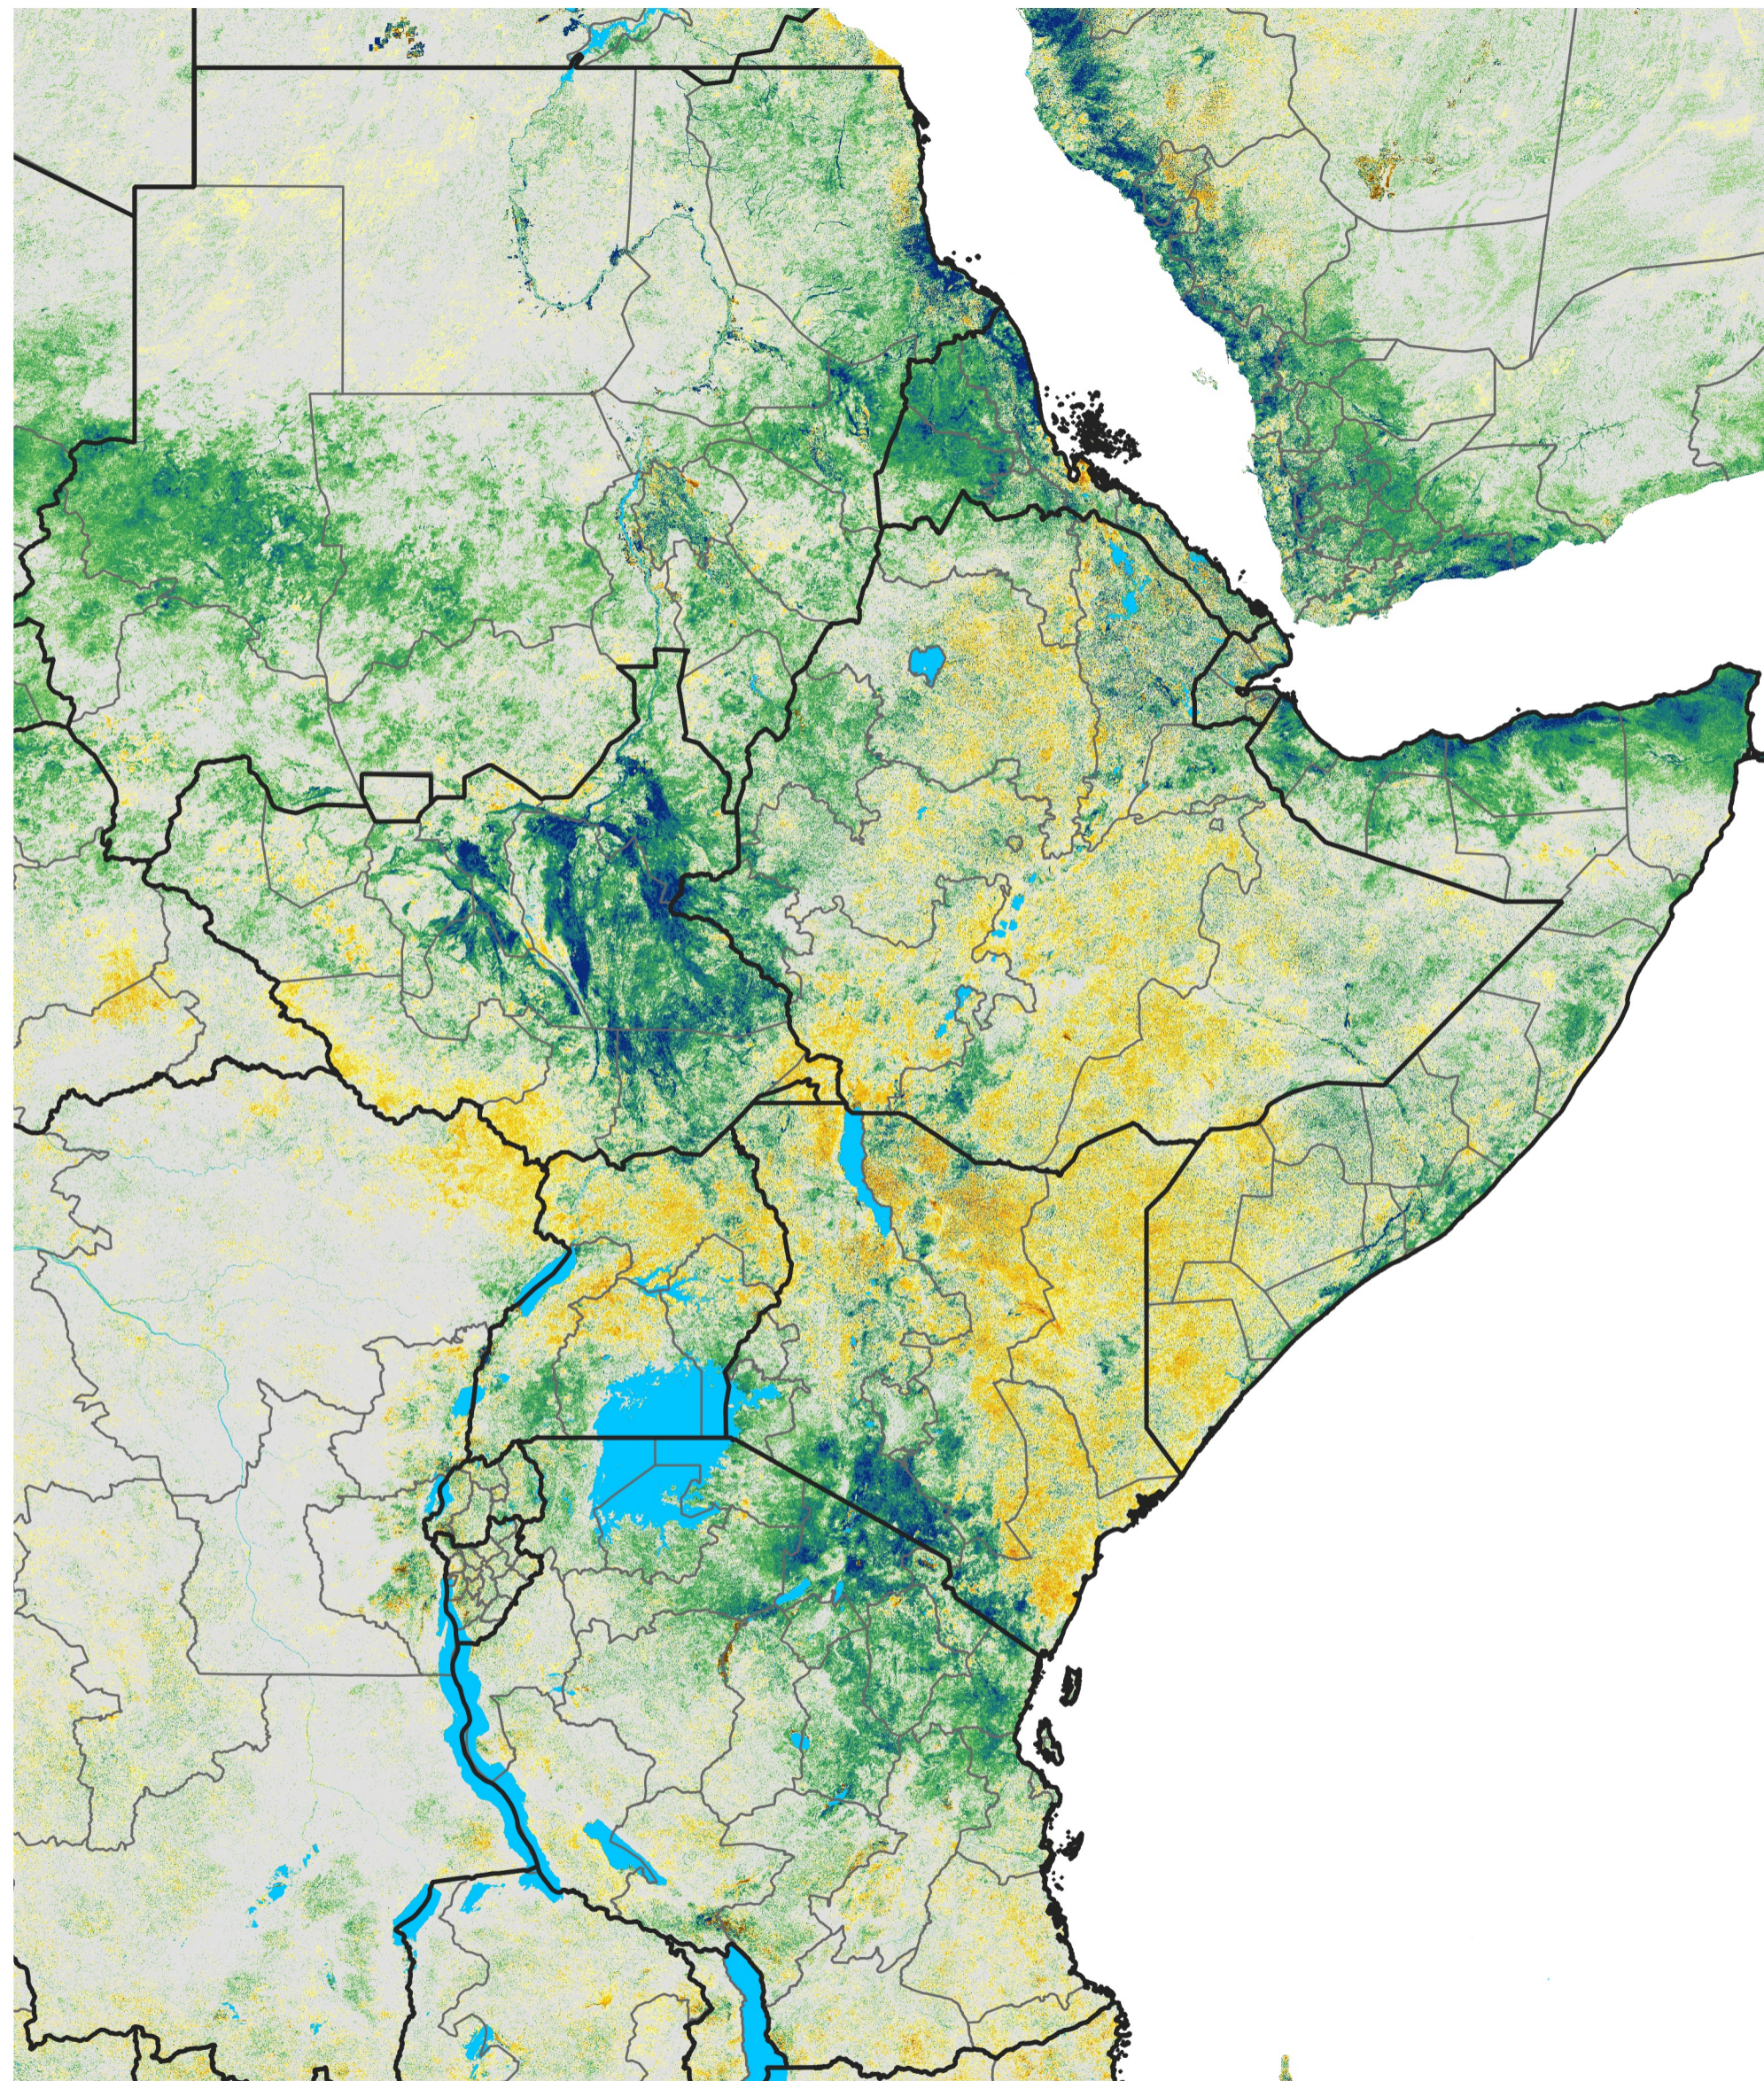

East Africa Percent of Mean NDVI

2021 / Mean (2012 - 2021)

Period 14 / Mar 01 - 10, 2021

Percent of Normal