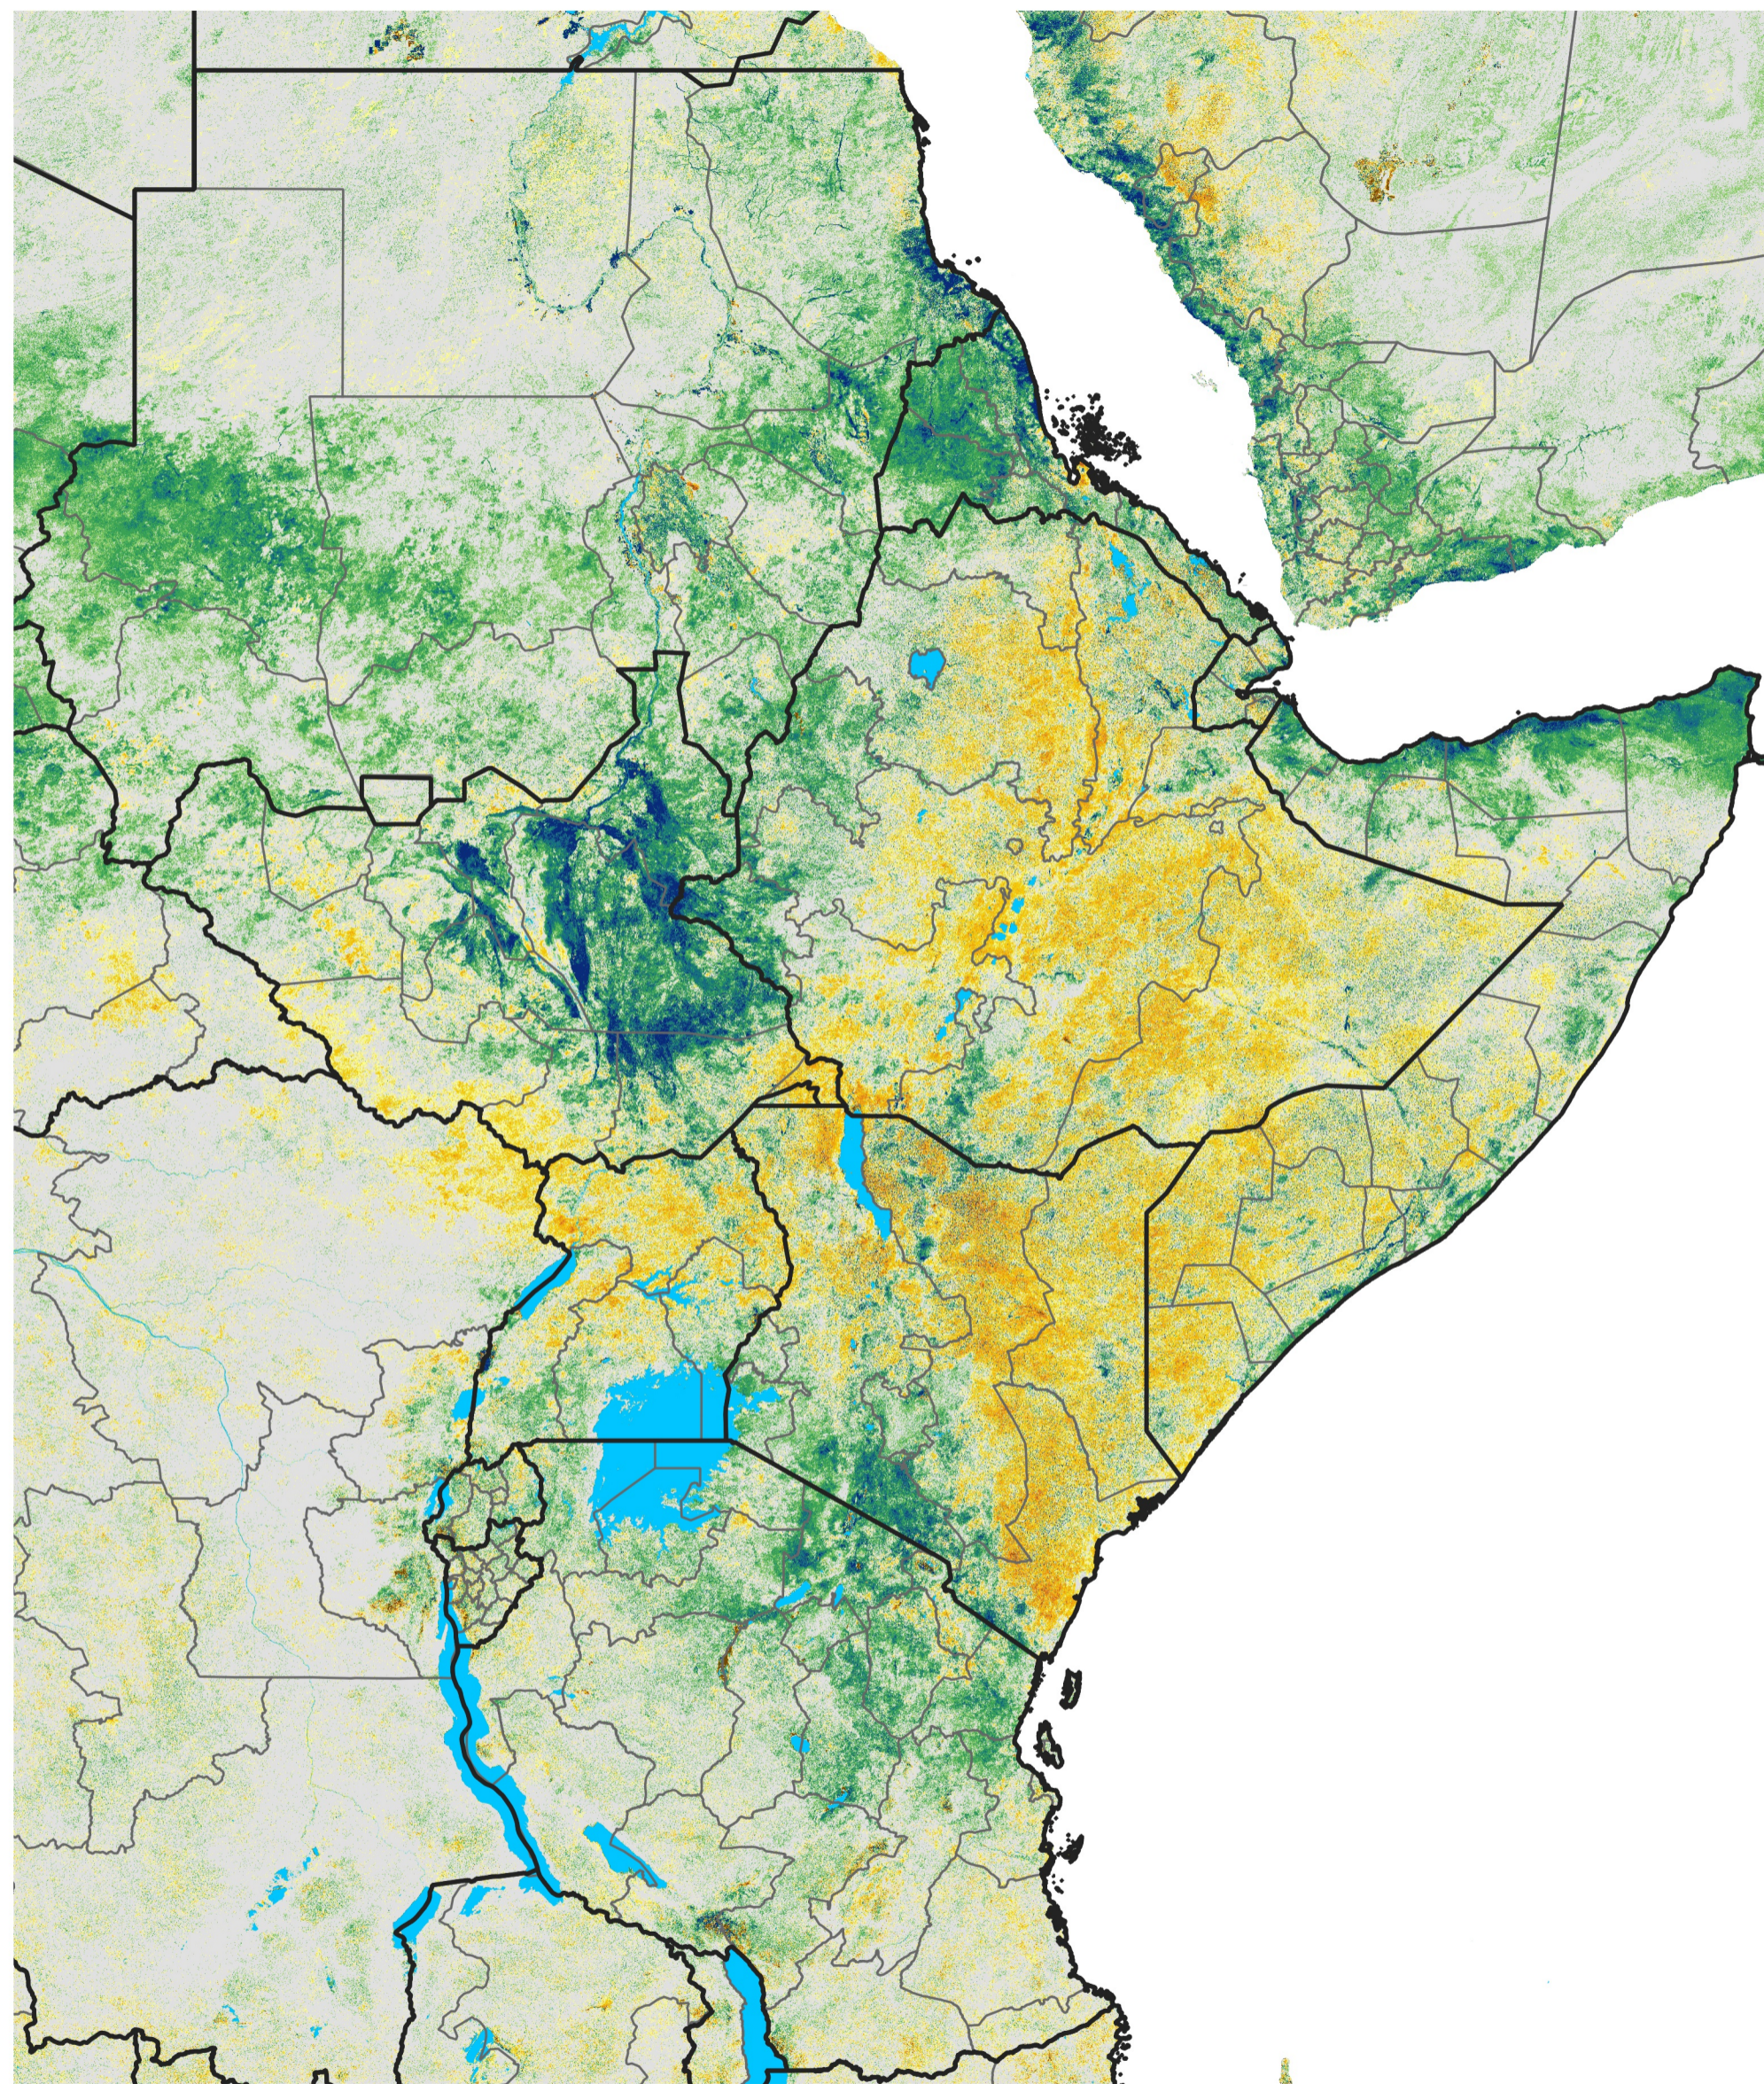

East Africa Percent of Mean NDVI

2021 / Mean (2012 - 2021)
Period 17 / Mar 16 - 25, 2021

Percent of Normal