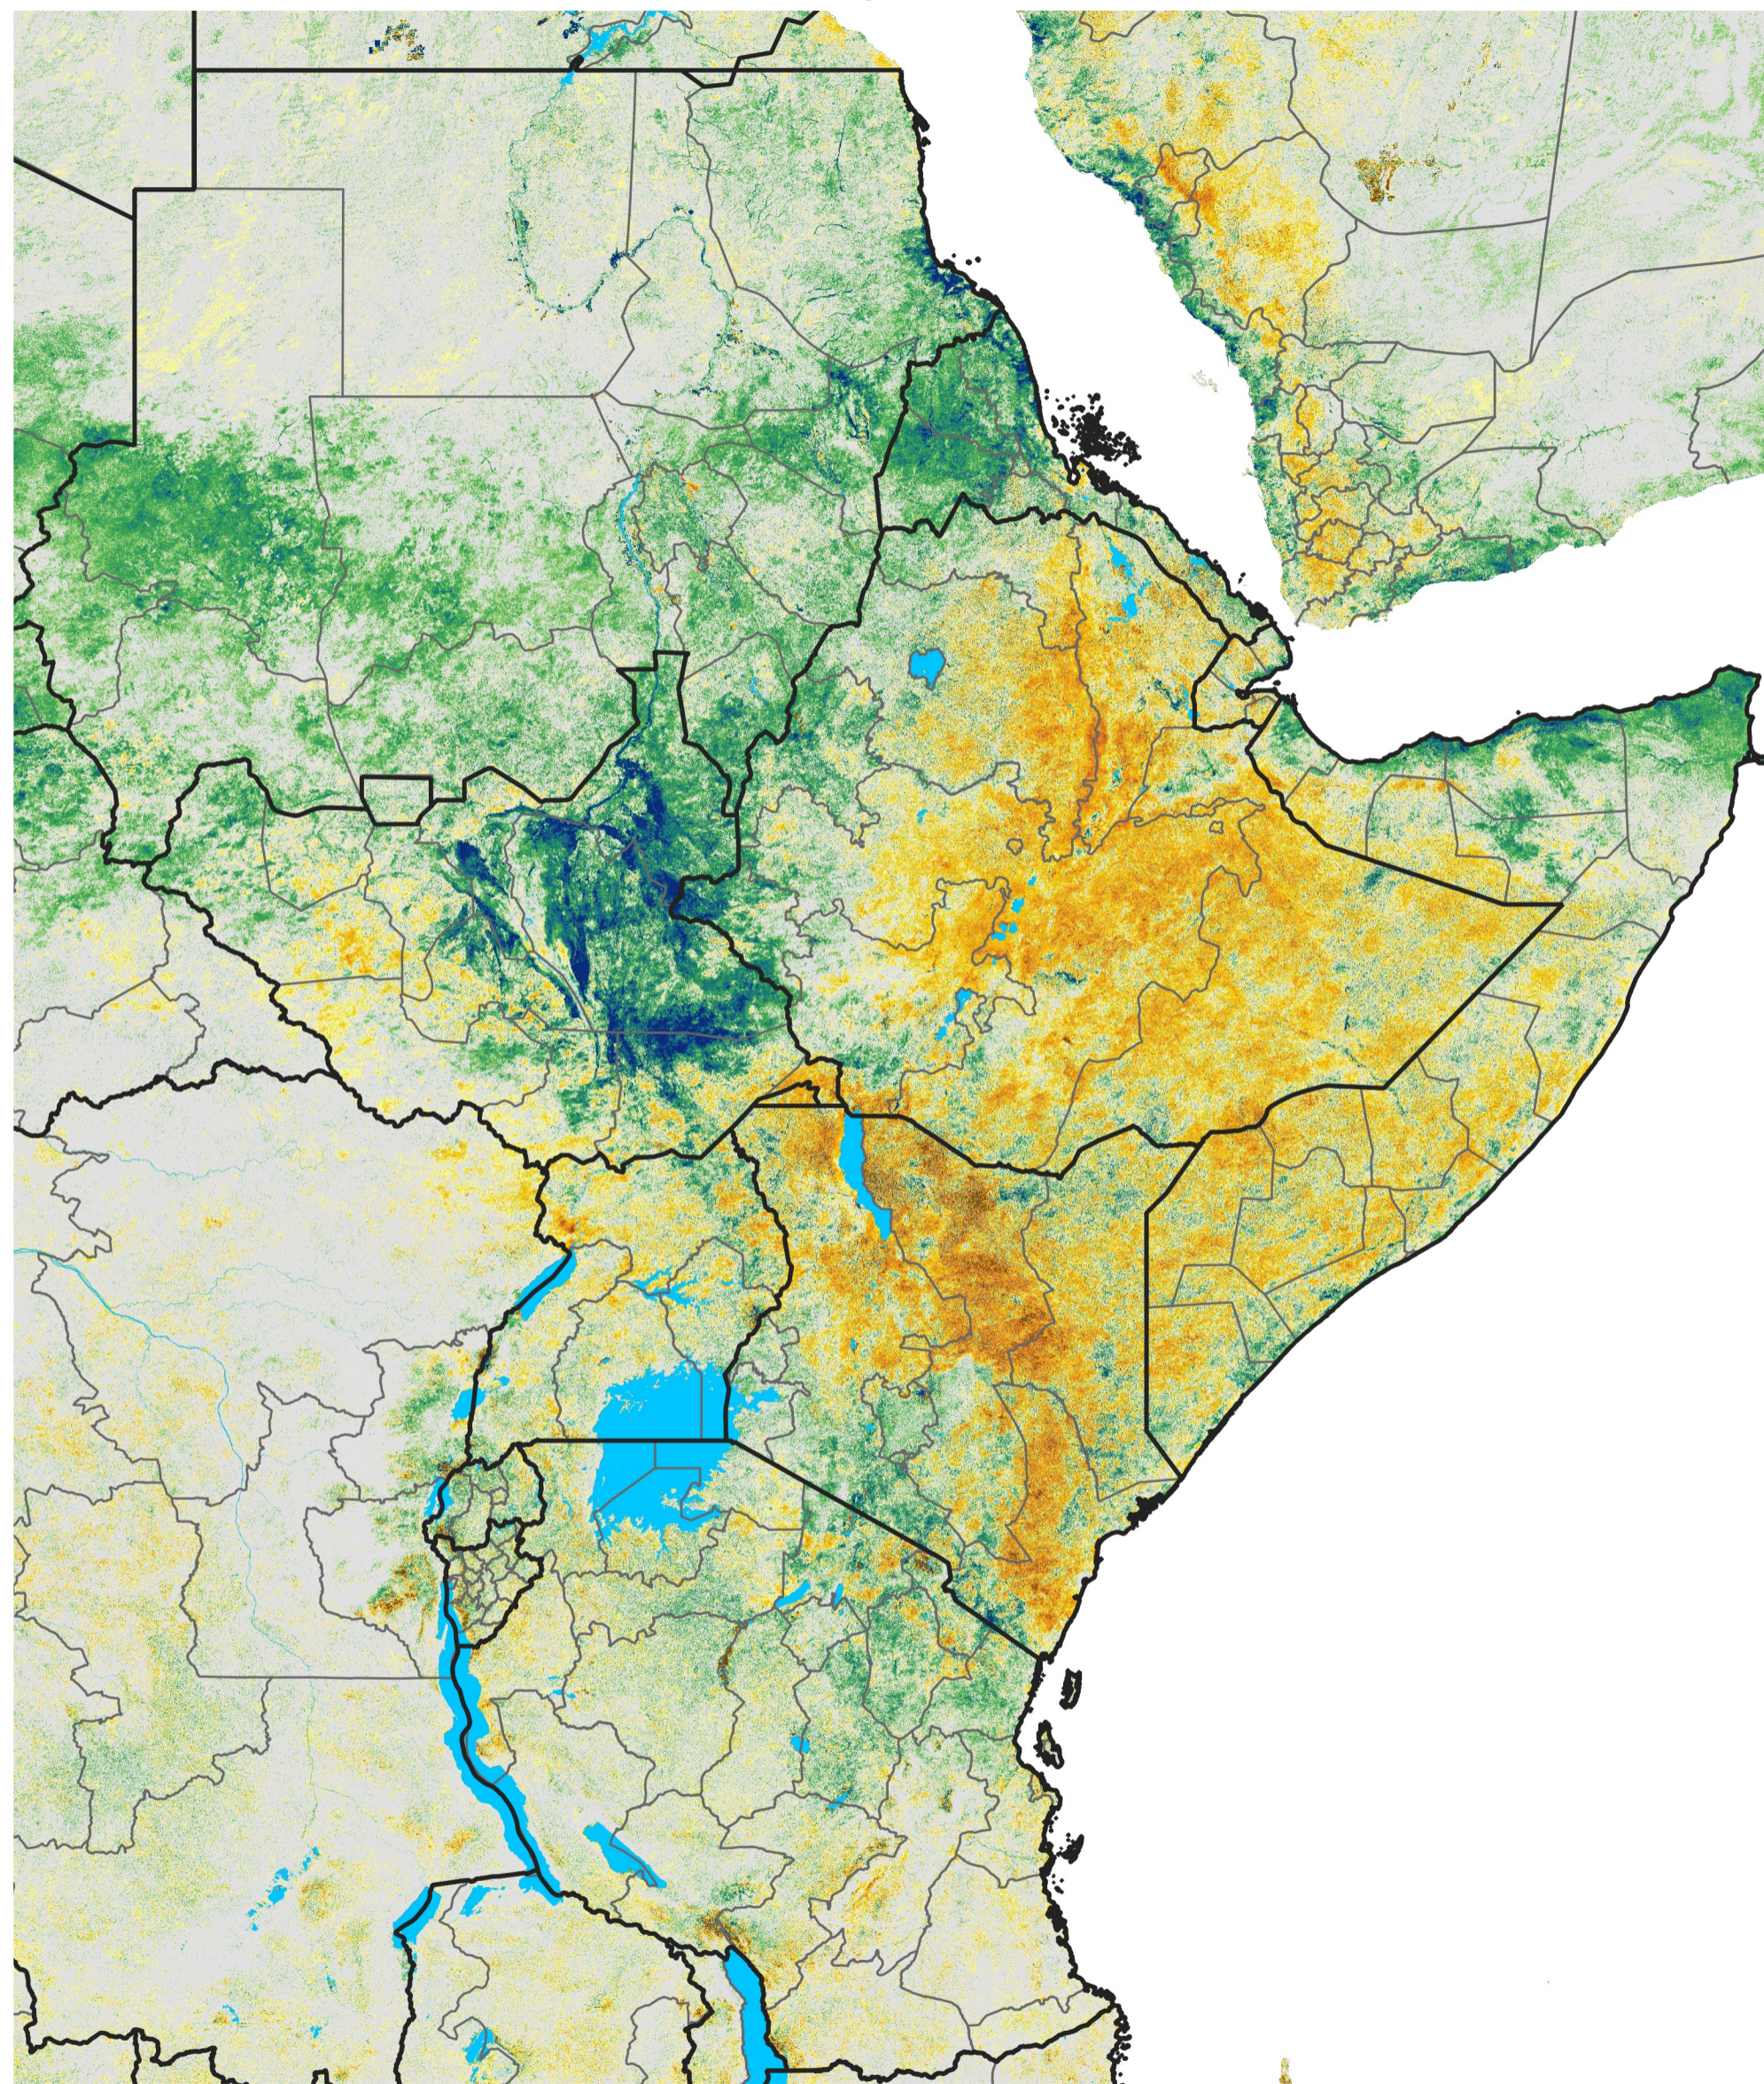

East Africa Percent of Mean NDVI

2021 / Mean (2012 - 2021)

Period 21 / Apr 06 - 15, 2021

Percent of Normal