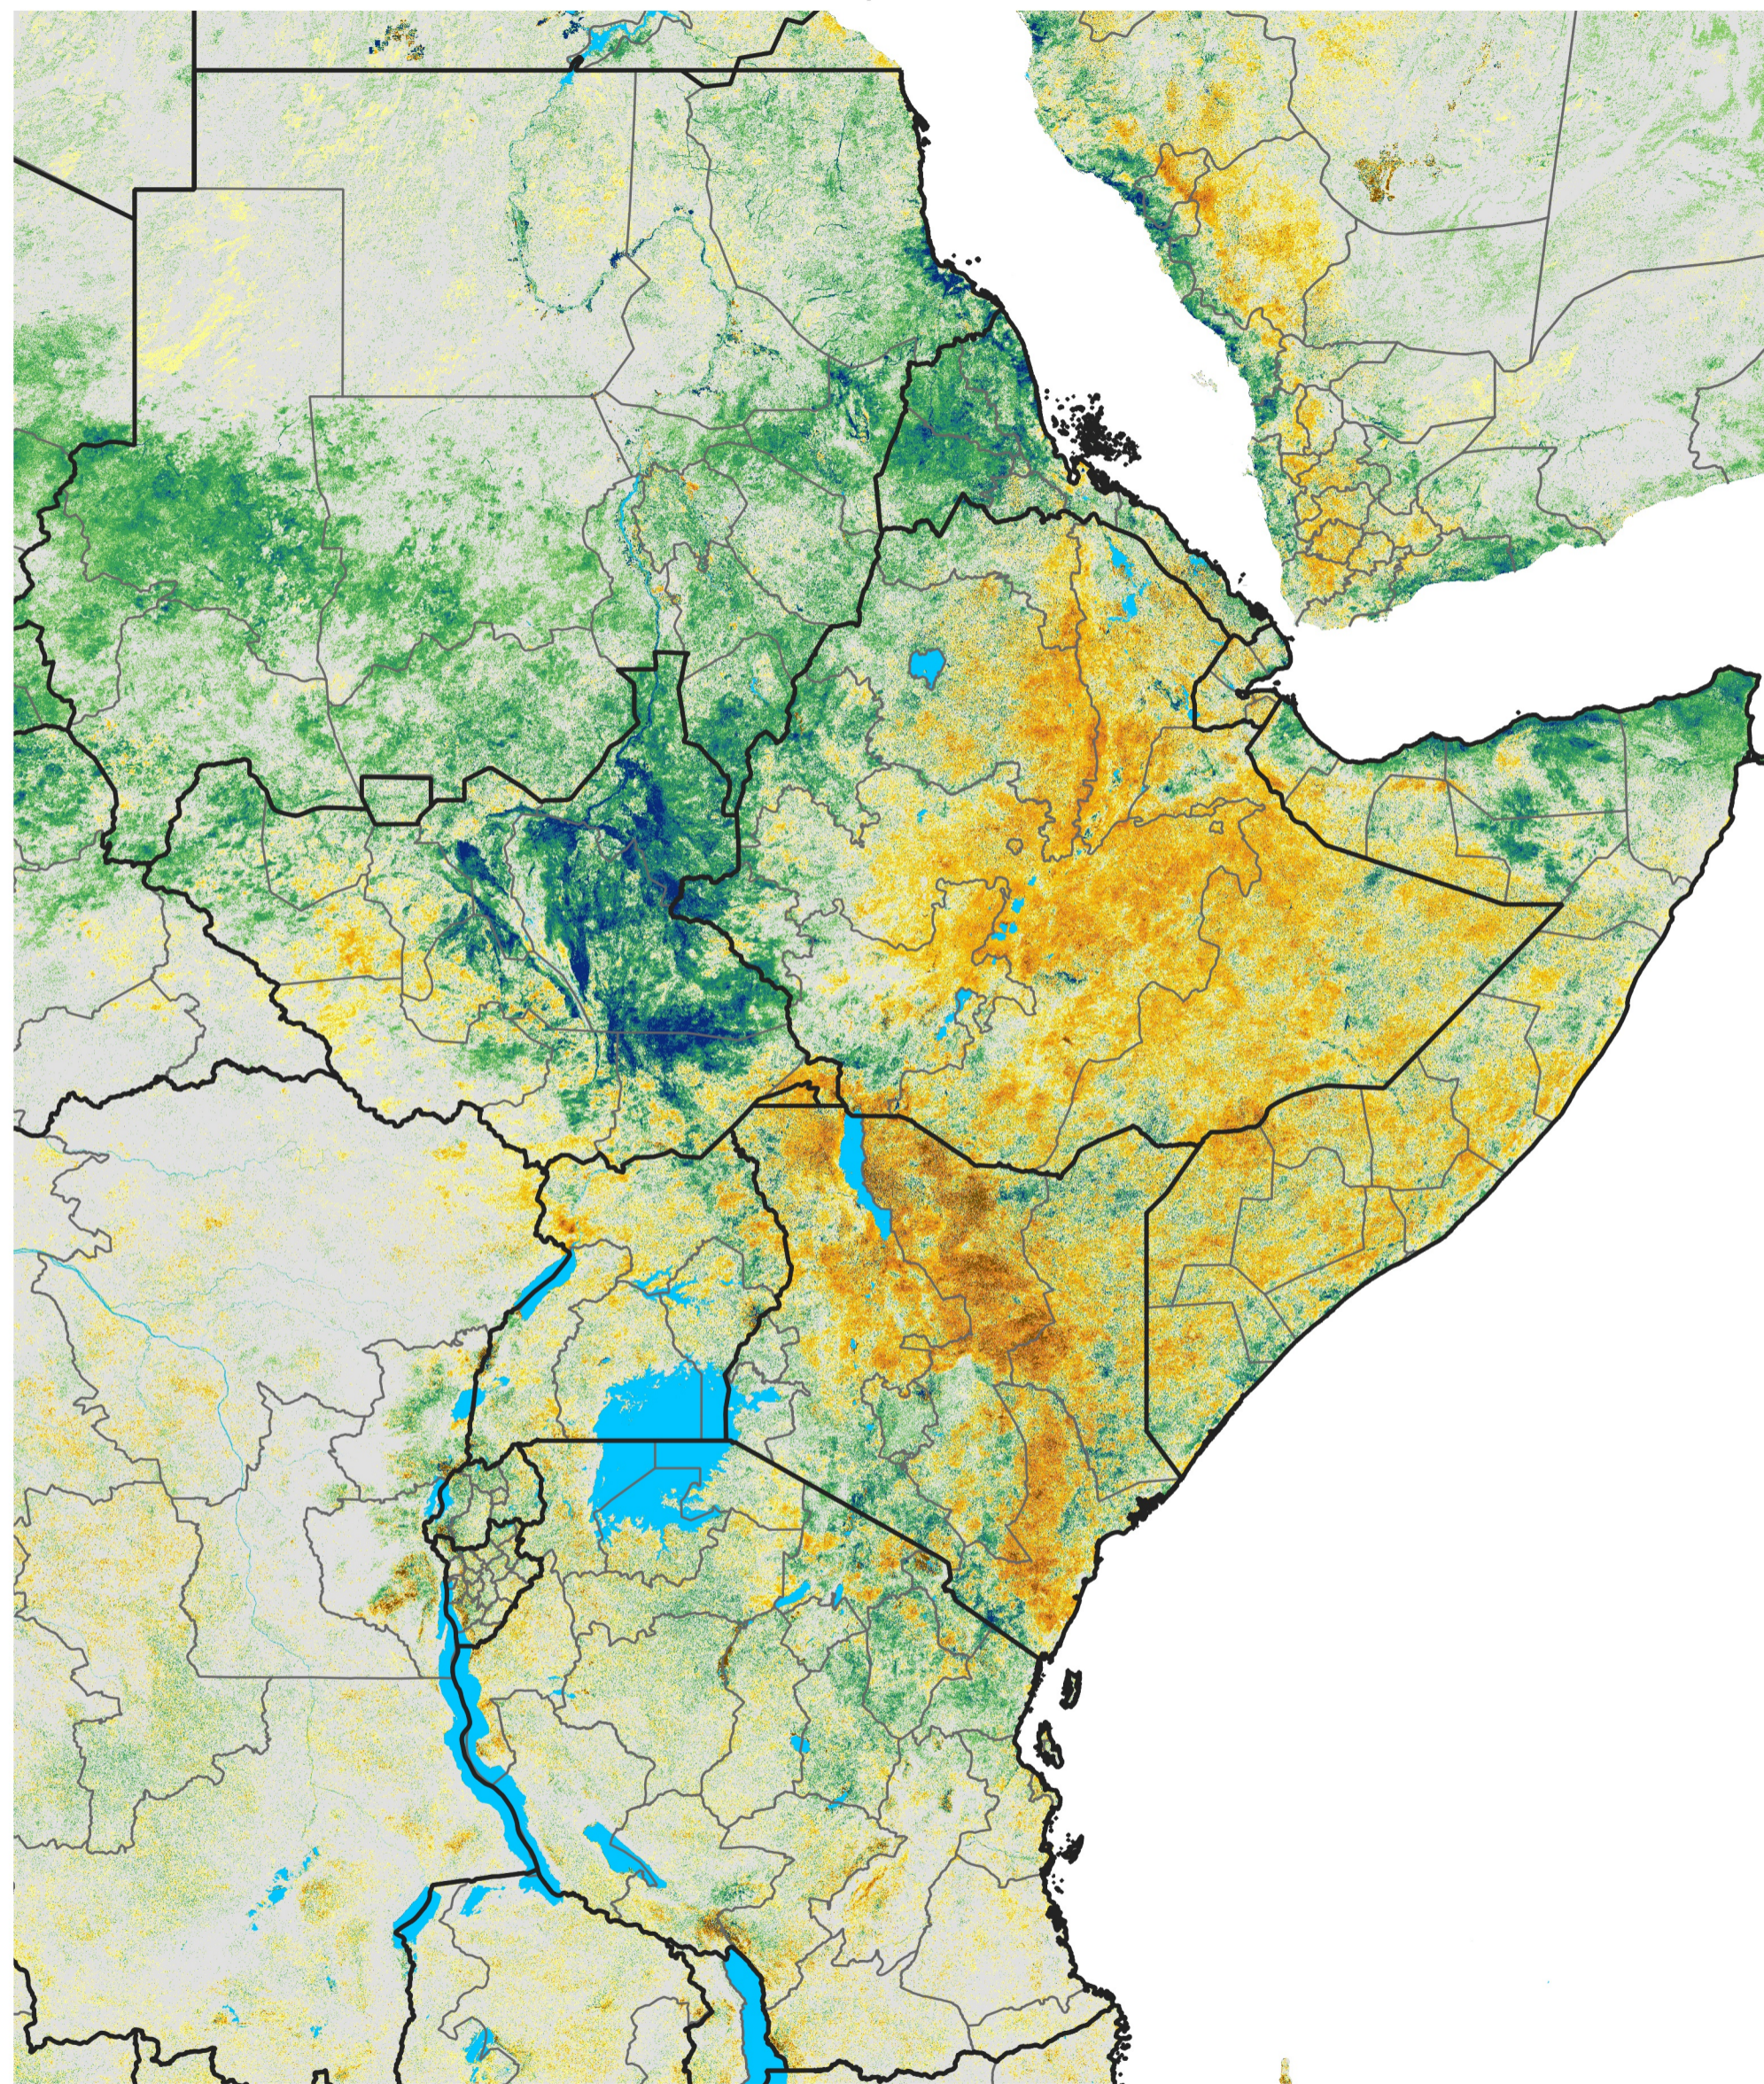

East Africa Percent of Mean NDVI

2021 / Mean (2012 - 2021)

Period 22 / Apr 11 - 20, 2021

Percent of Normal