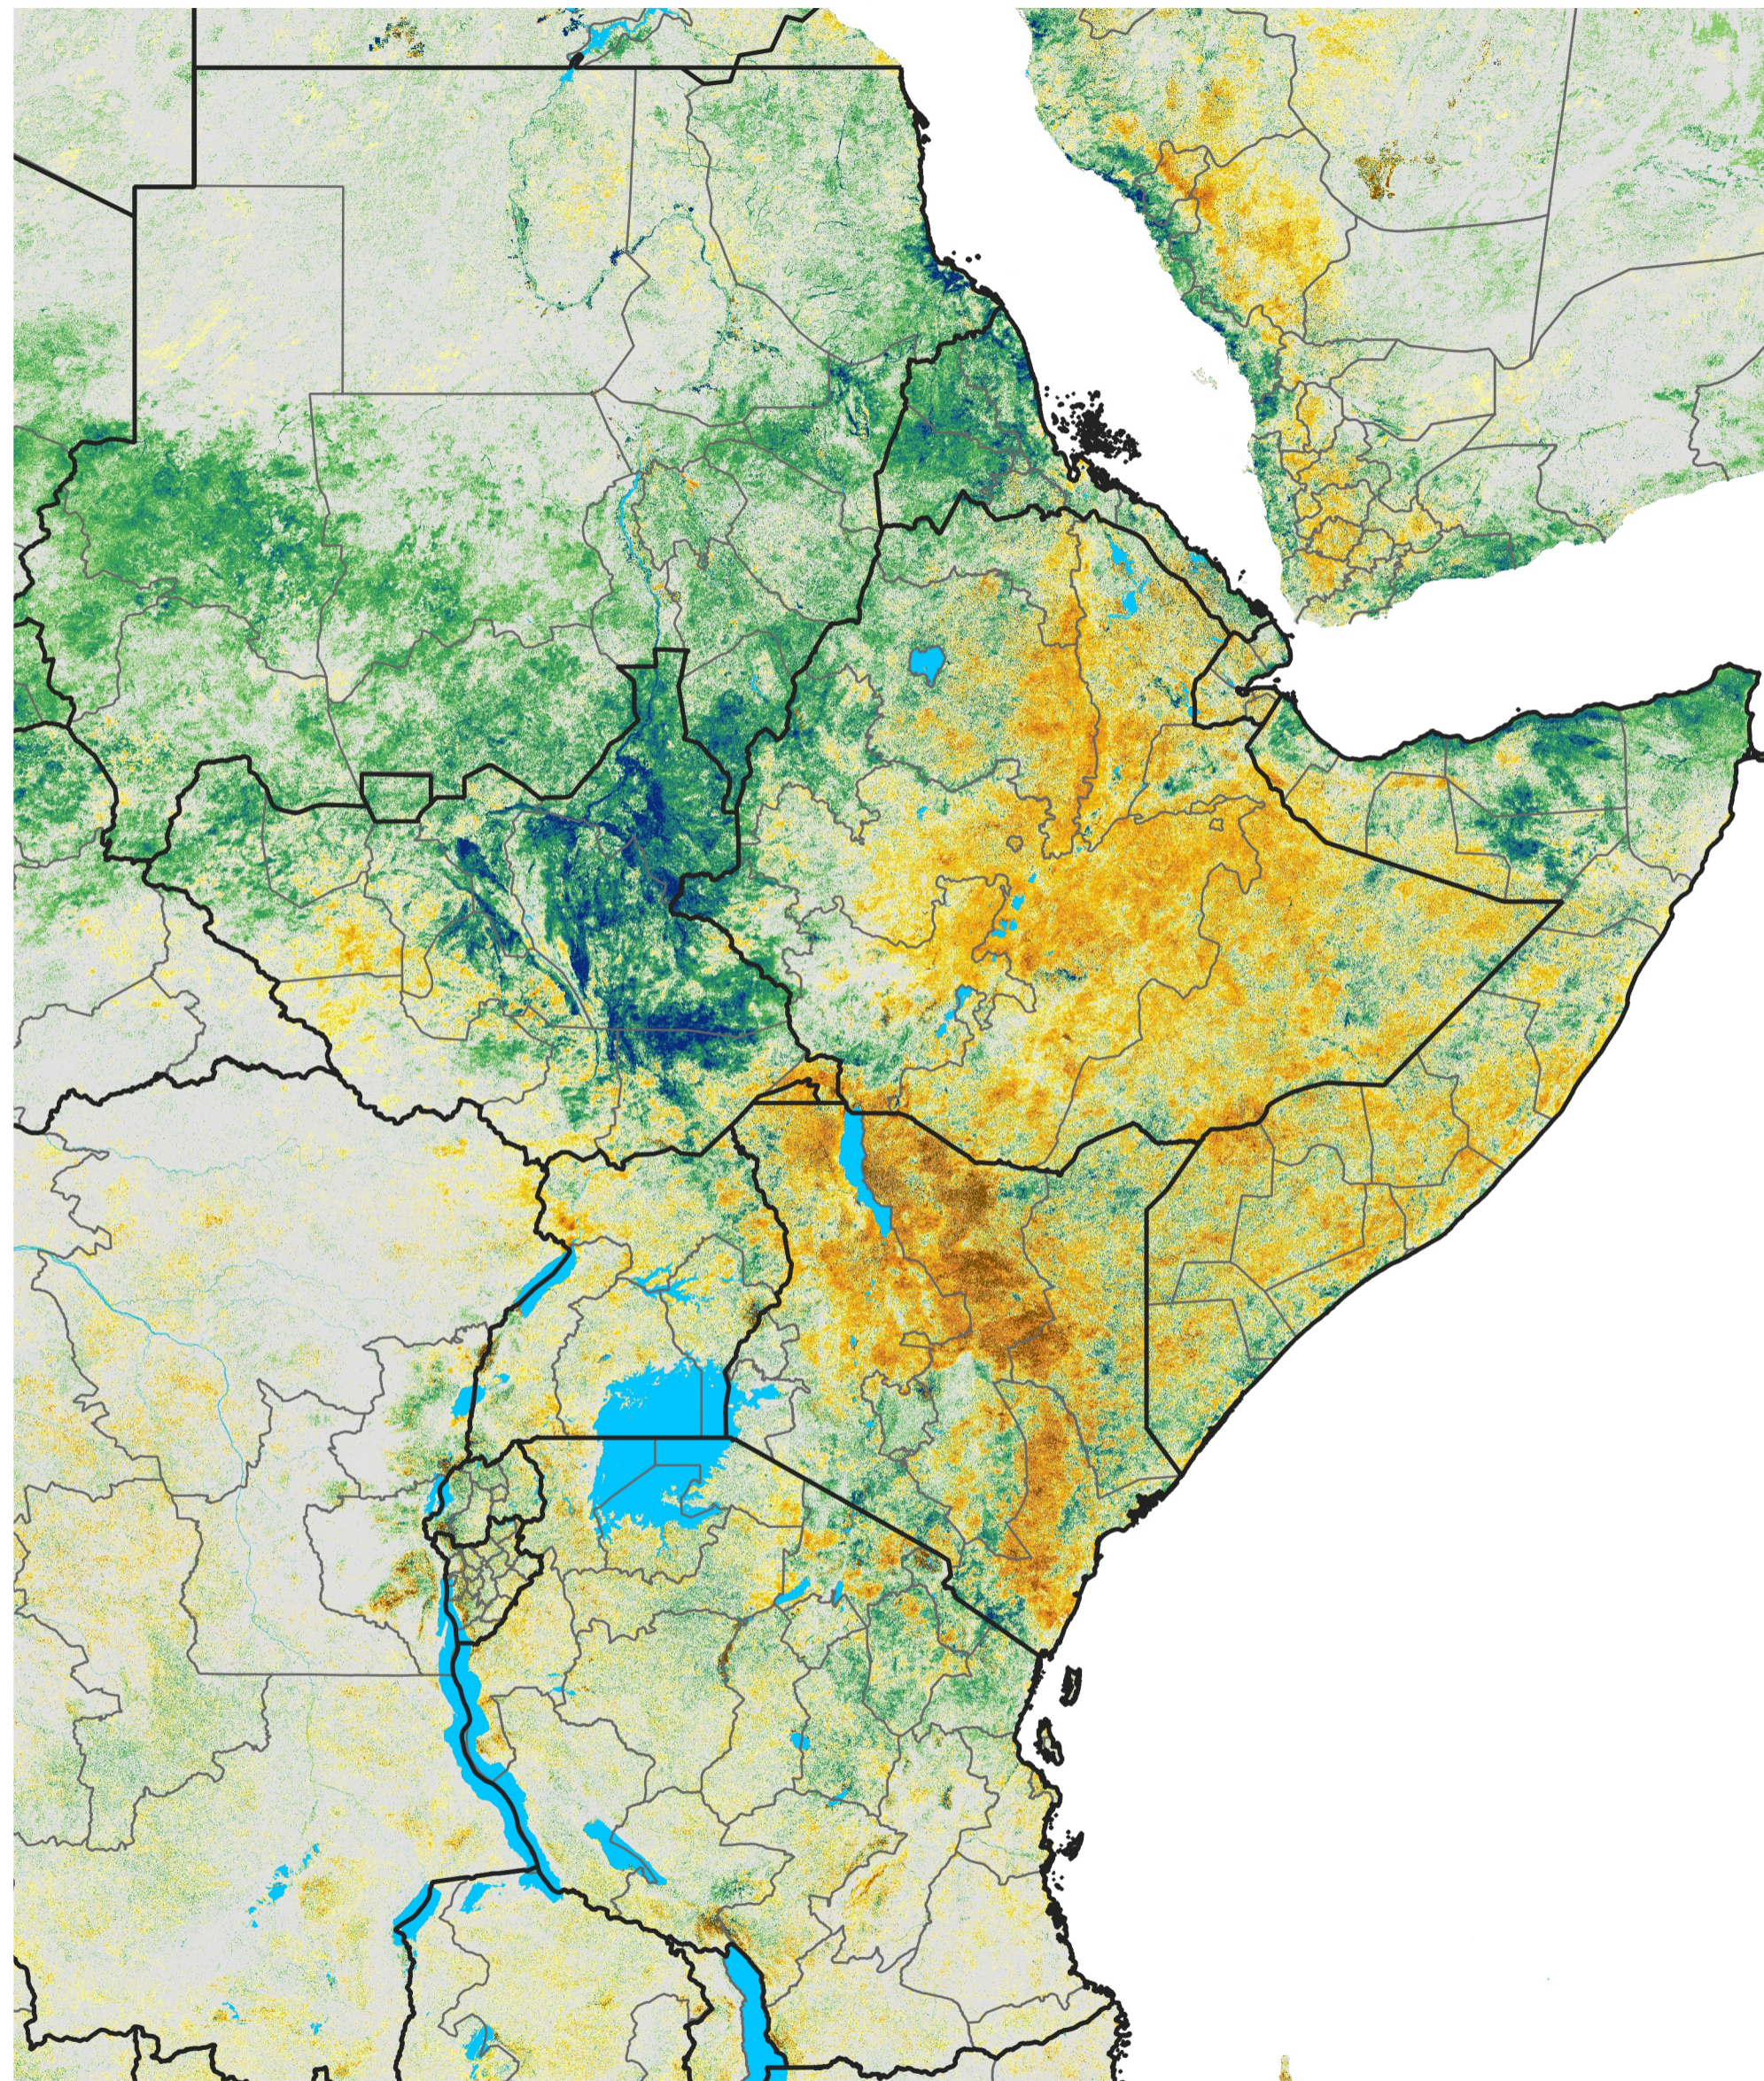

East Africa Percent of Mean NDVI

2021 / Mean (2012 - 2021)

Period 23 / Apr 16 - 25, 2021

Percent of Normal