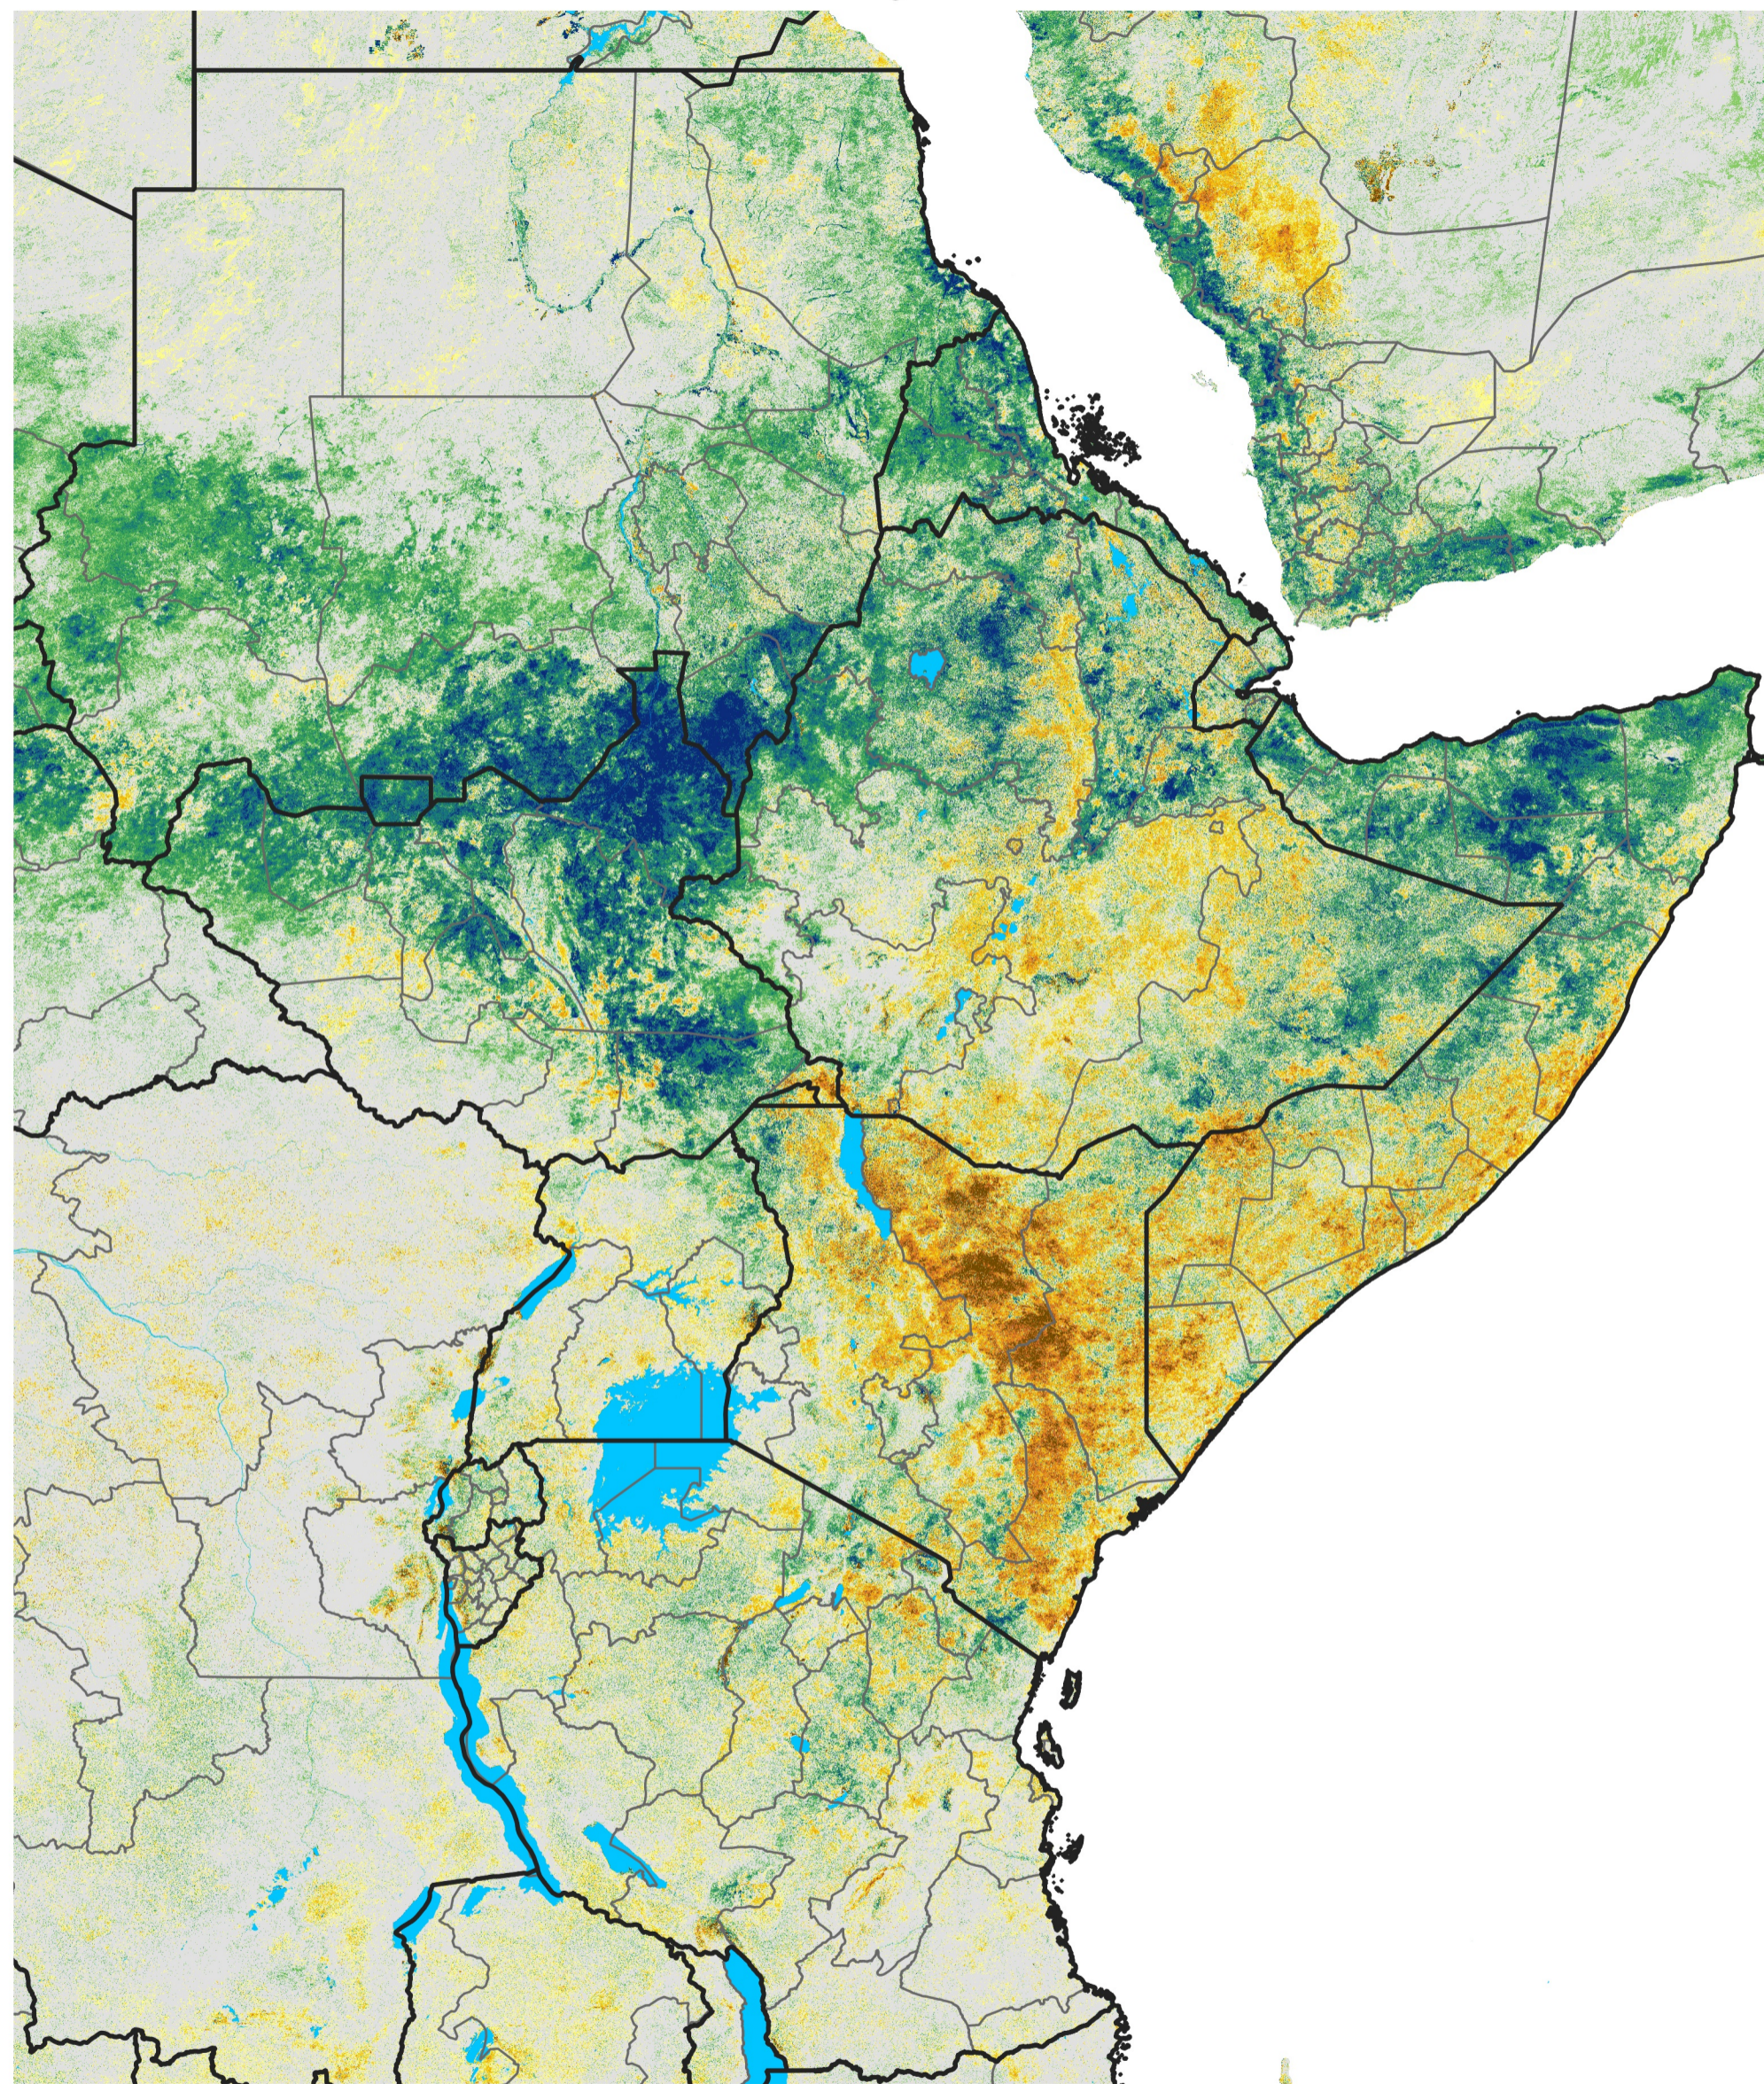

East Africa Percent of Mean NDVI

2021 / Mean (2012 - 2021)

Period 27 / May 06 - 15, 2021

Percent of Normal